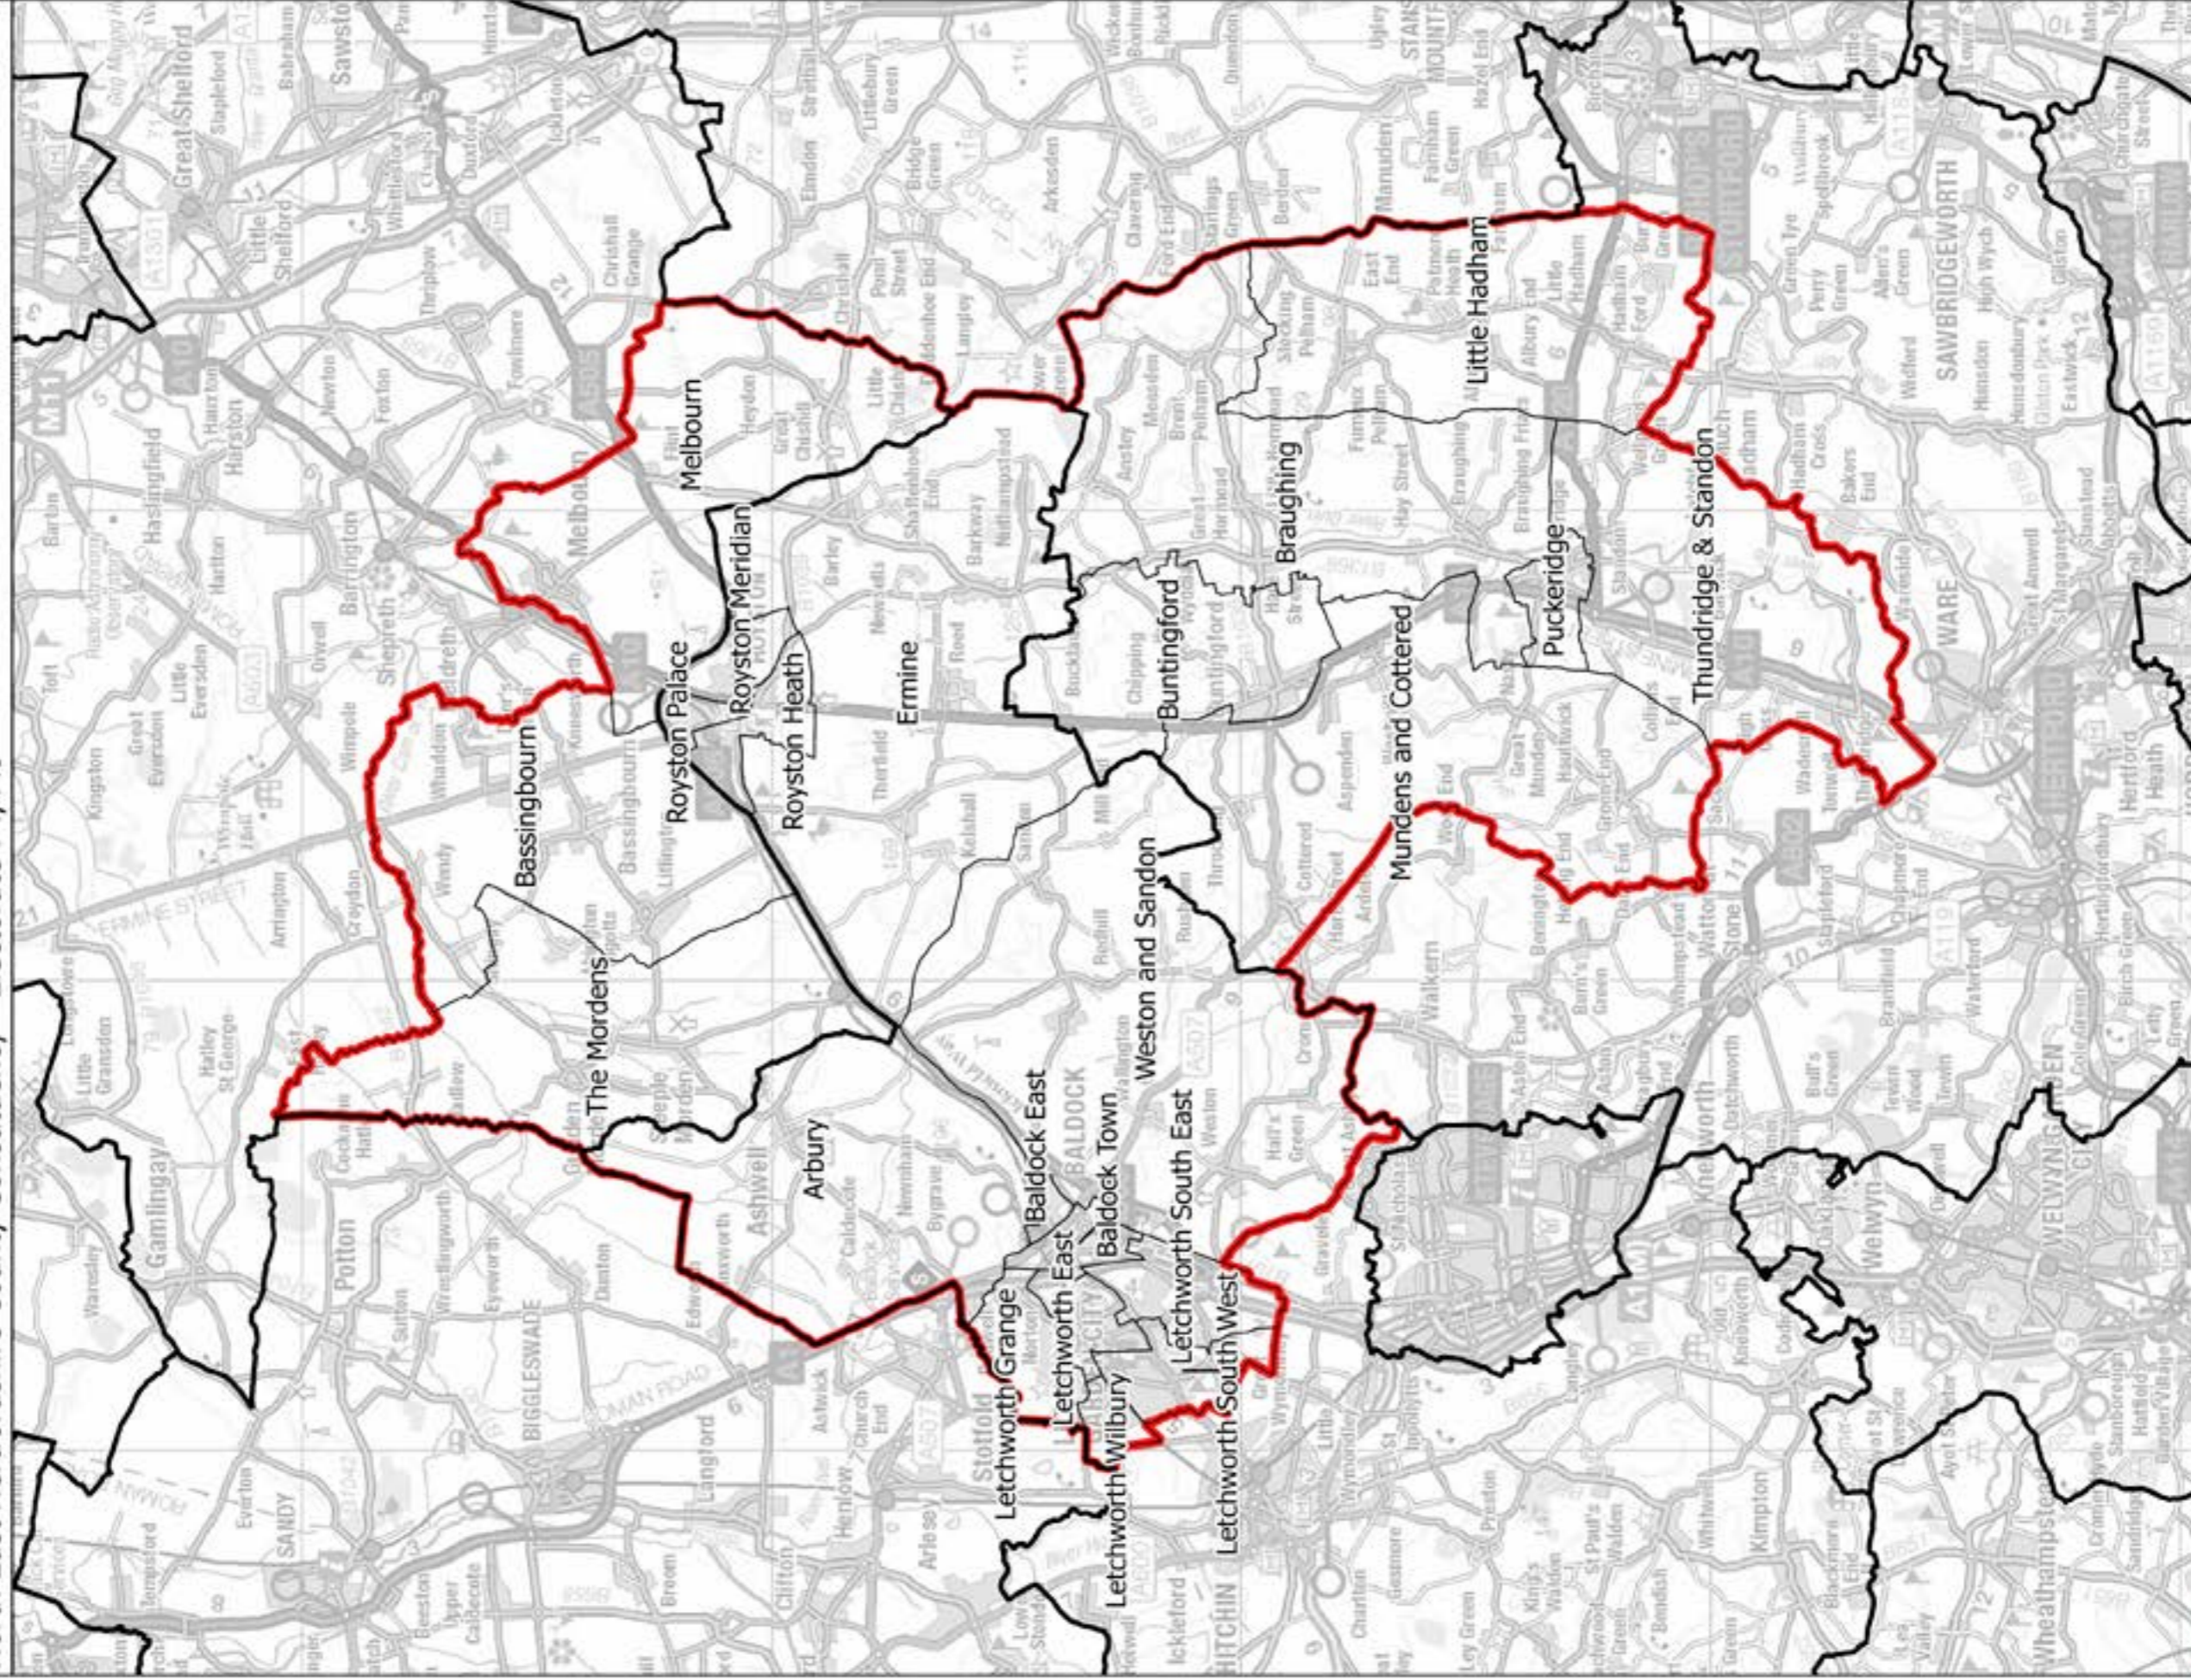

Boundary Commission for England - Initial Proposals for the Eastern Region
 North East Hertfordshire County Constituency - Electorate 74,449

— Constituency — Local authorities — Wards

This map is reproduced from Ordnance Survey material with the permission of Ordnance Survey on behalf of the controller of Her Majesty's Stationery Office (C) Crown Copyright 2016. All rights reserved. Unauthorised reproduction infringes Crown copyright and may lead to prosecution or civil proceedings. Boundary Commission for England 100018098, 2016.