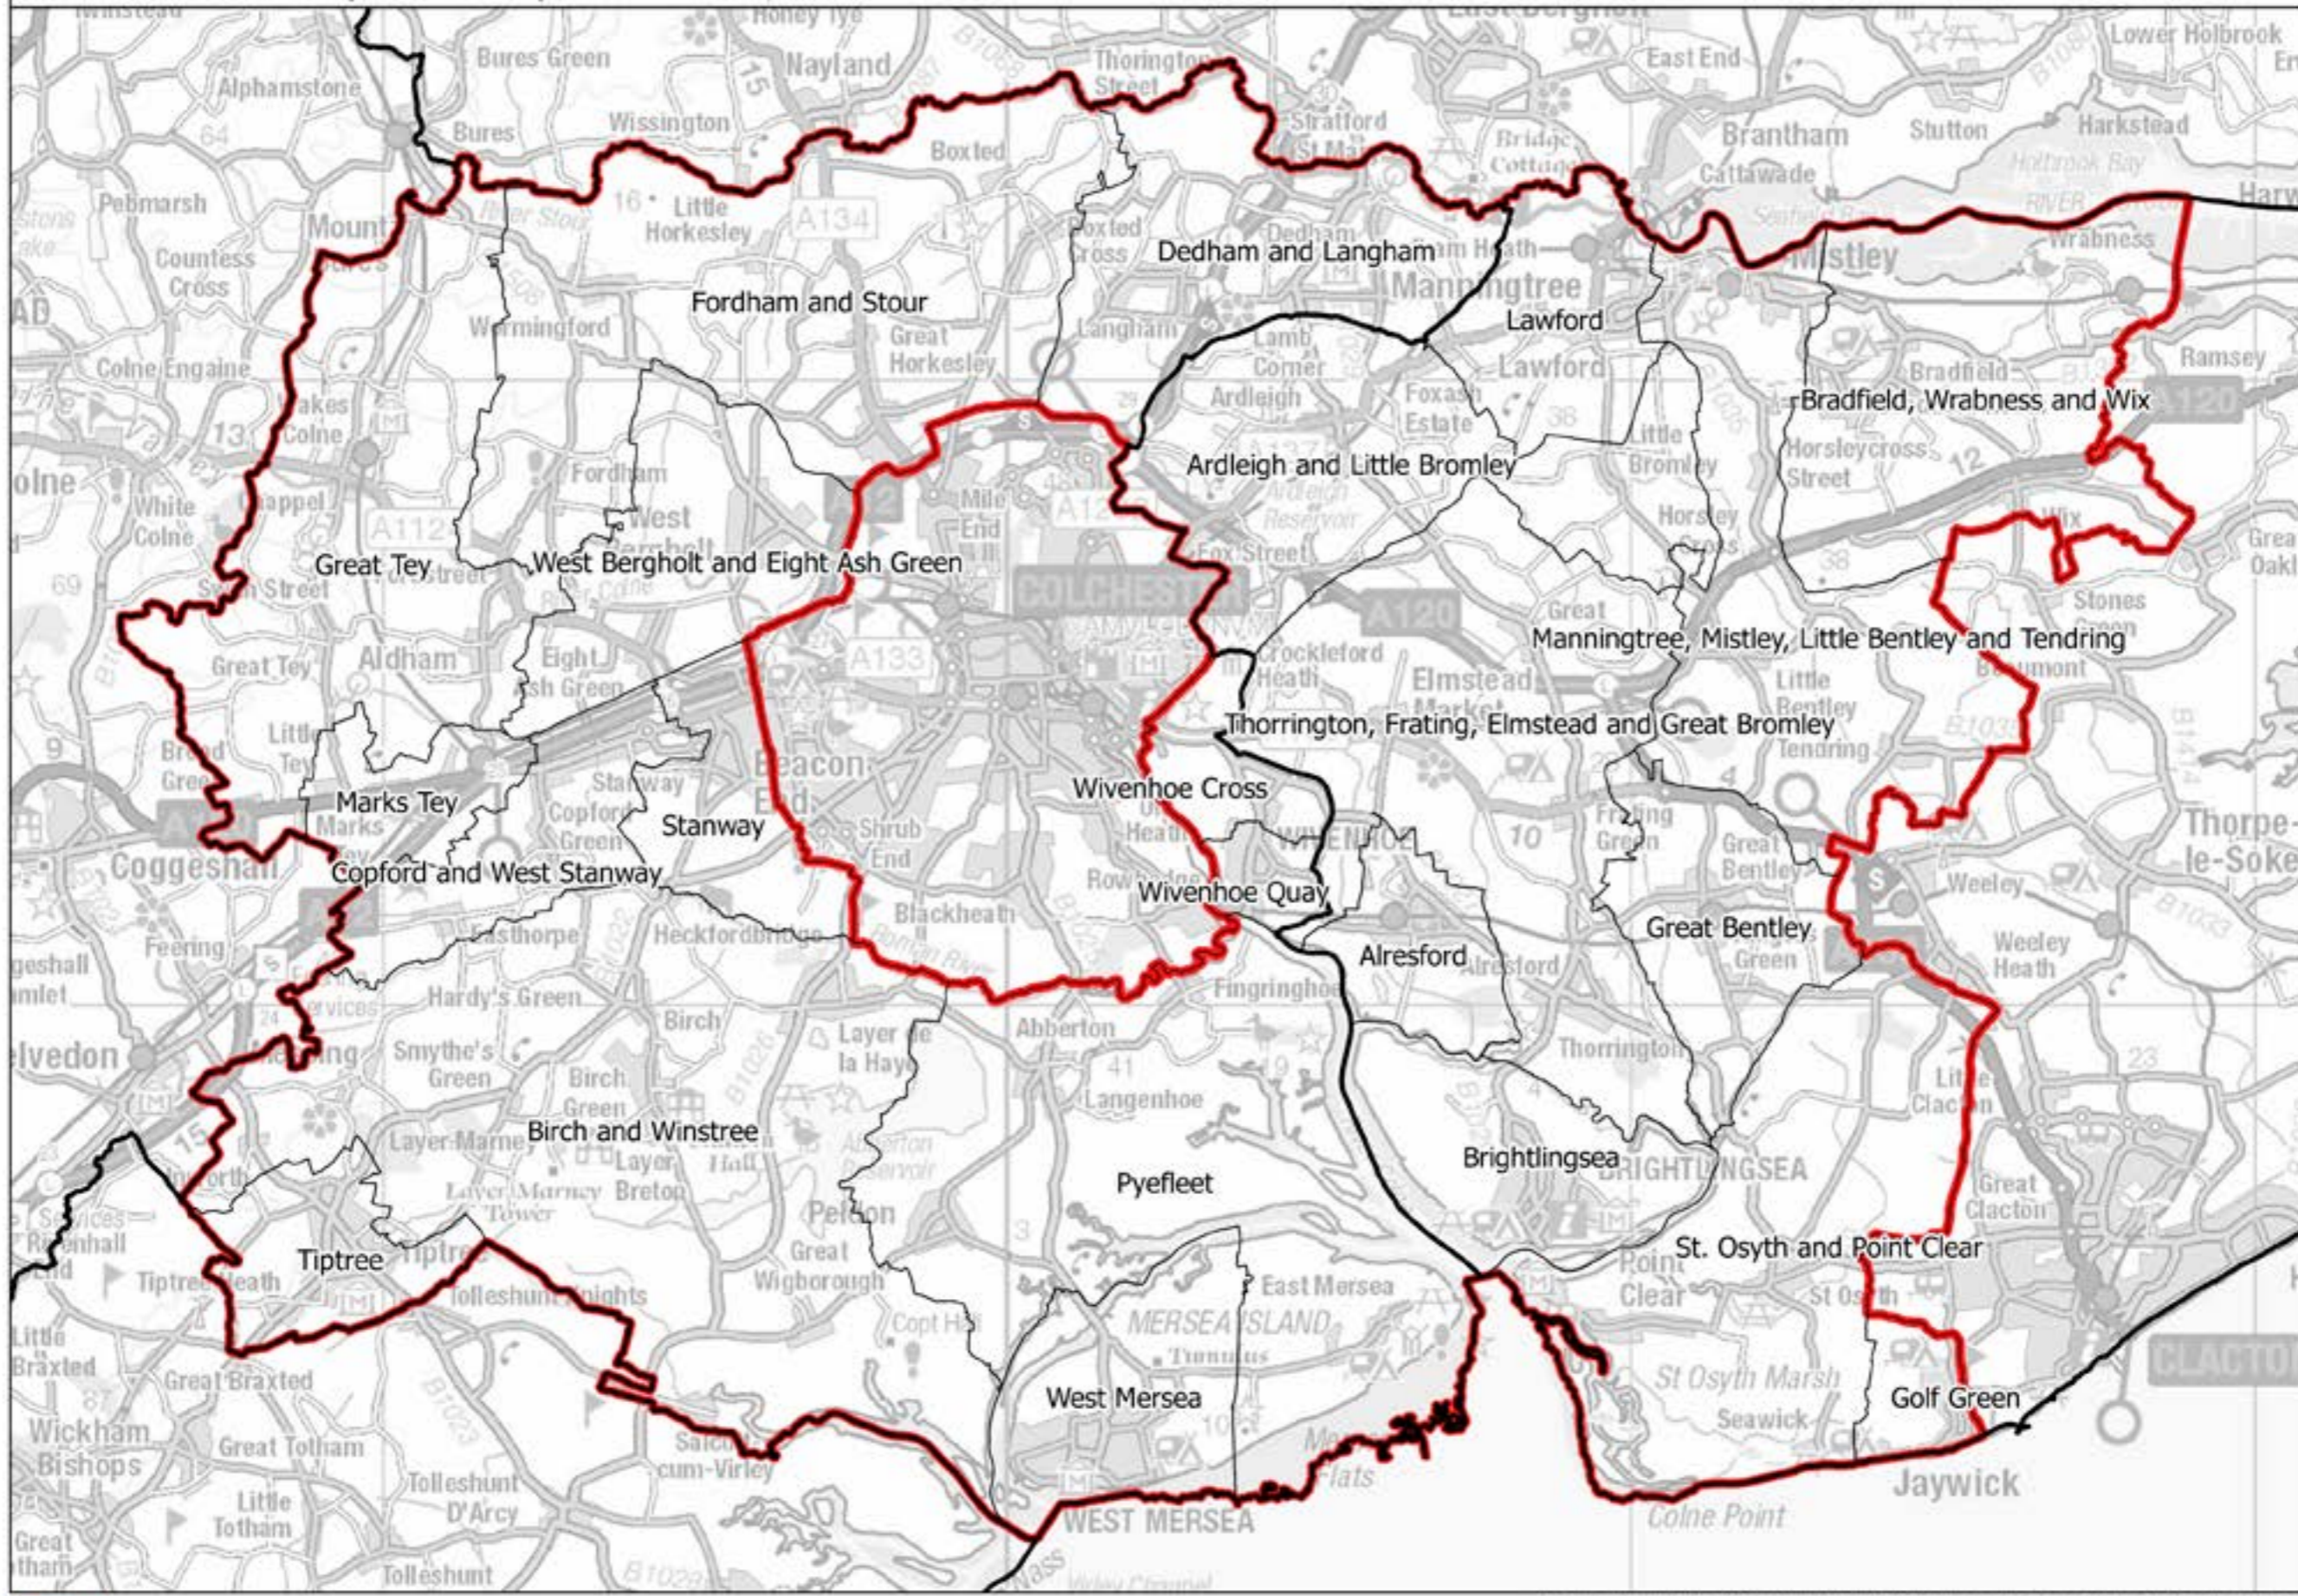

Boundary Commission for England - Initial Proposals for the Eastern Region
North East Essex County Constituency - Electorate 77,674

— Constituency
 Local authorities
 Wards

This map is reproduced from Ordnance Survey material with the permission of Ordnance Survey on behalf of the controller of Her Majesty's Stationery Office (C) Crown Copyright 2016. All rights reserved. Unauthorised reproduction infringes Crown copyright and may lead to prosecution or civil proceedings. Boundary Commission for England 100016289, 2016.

North East Essex CC