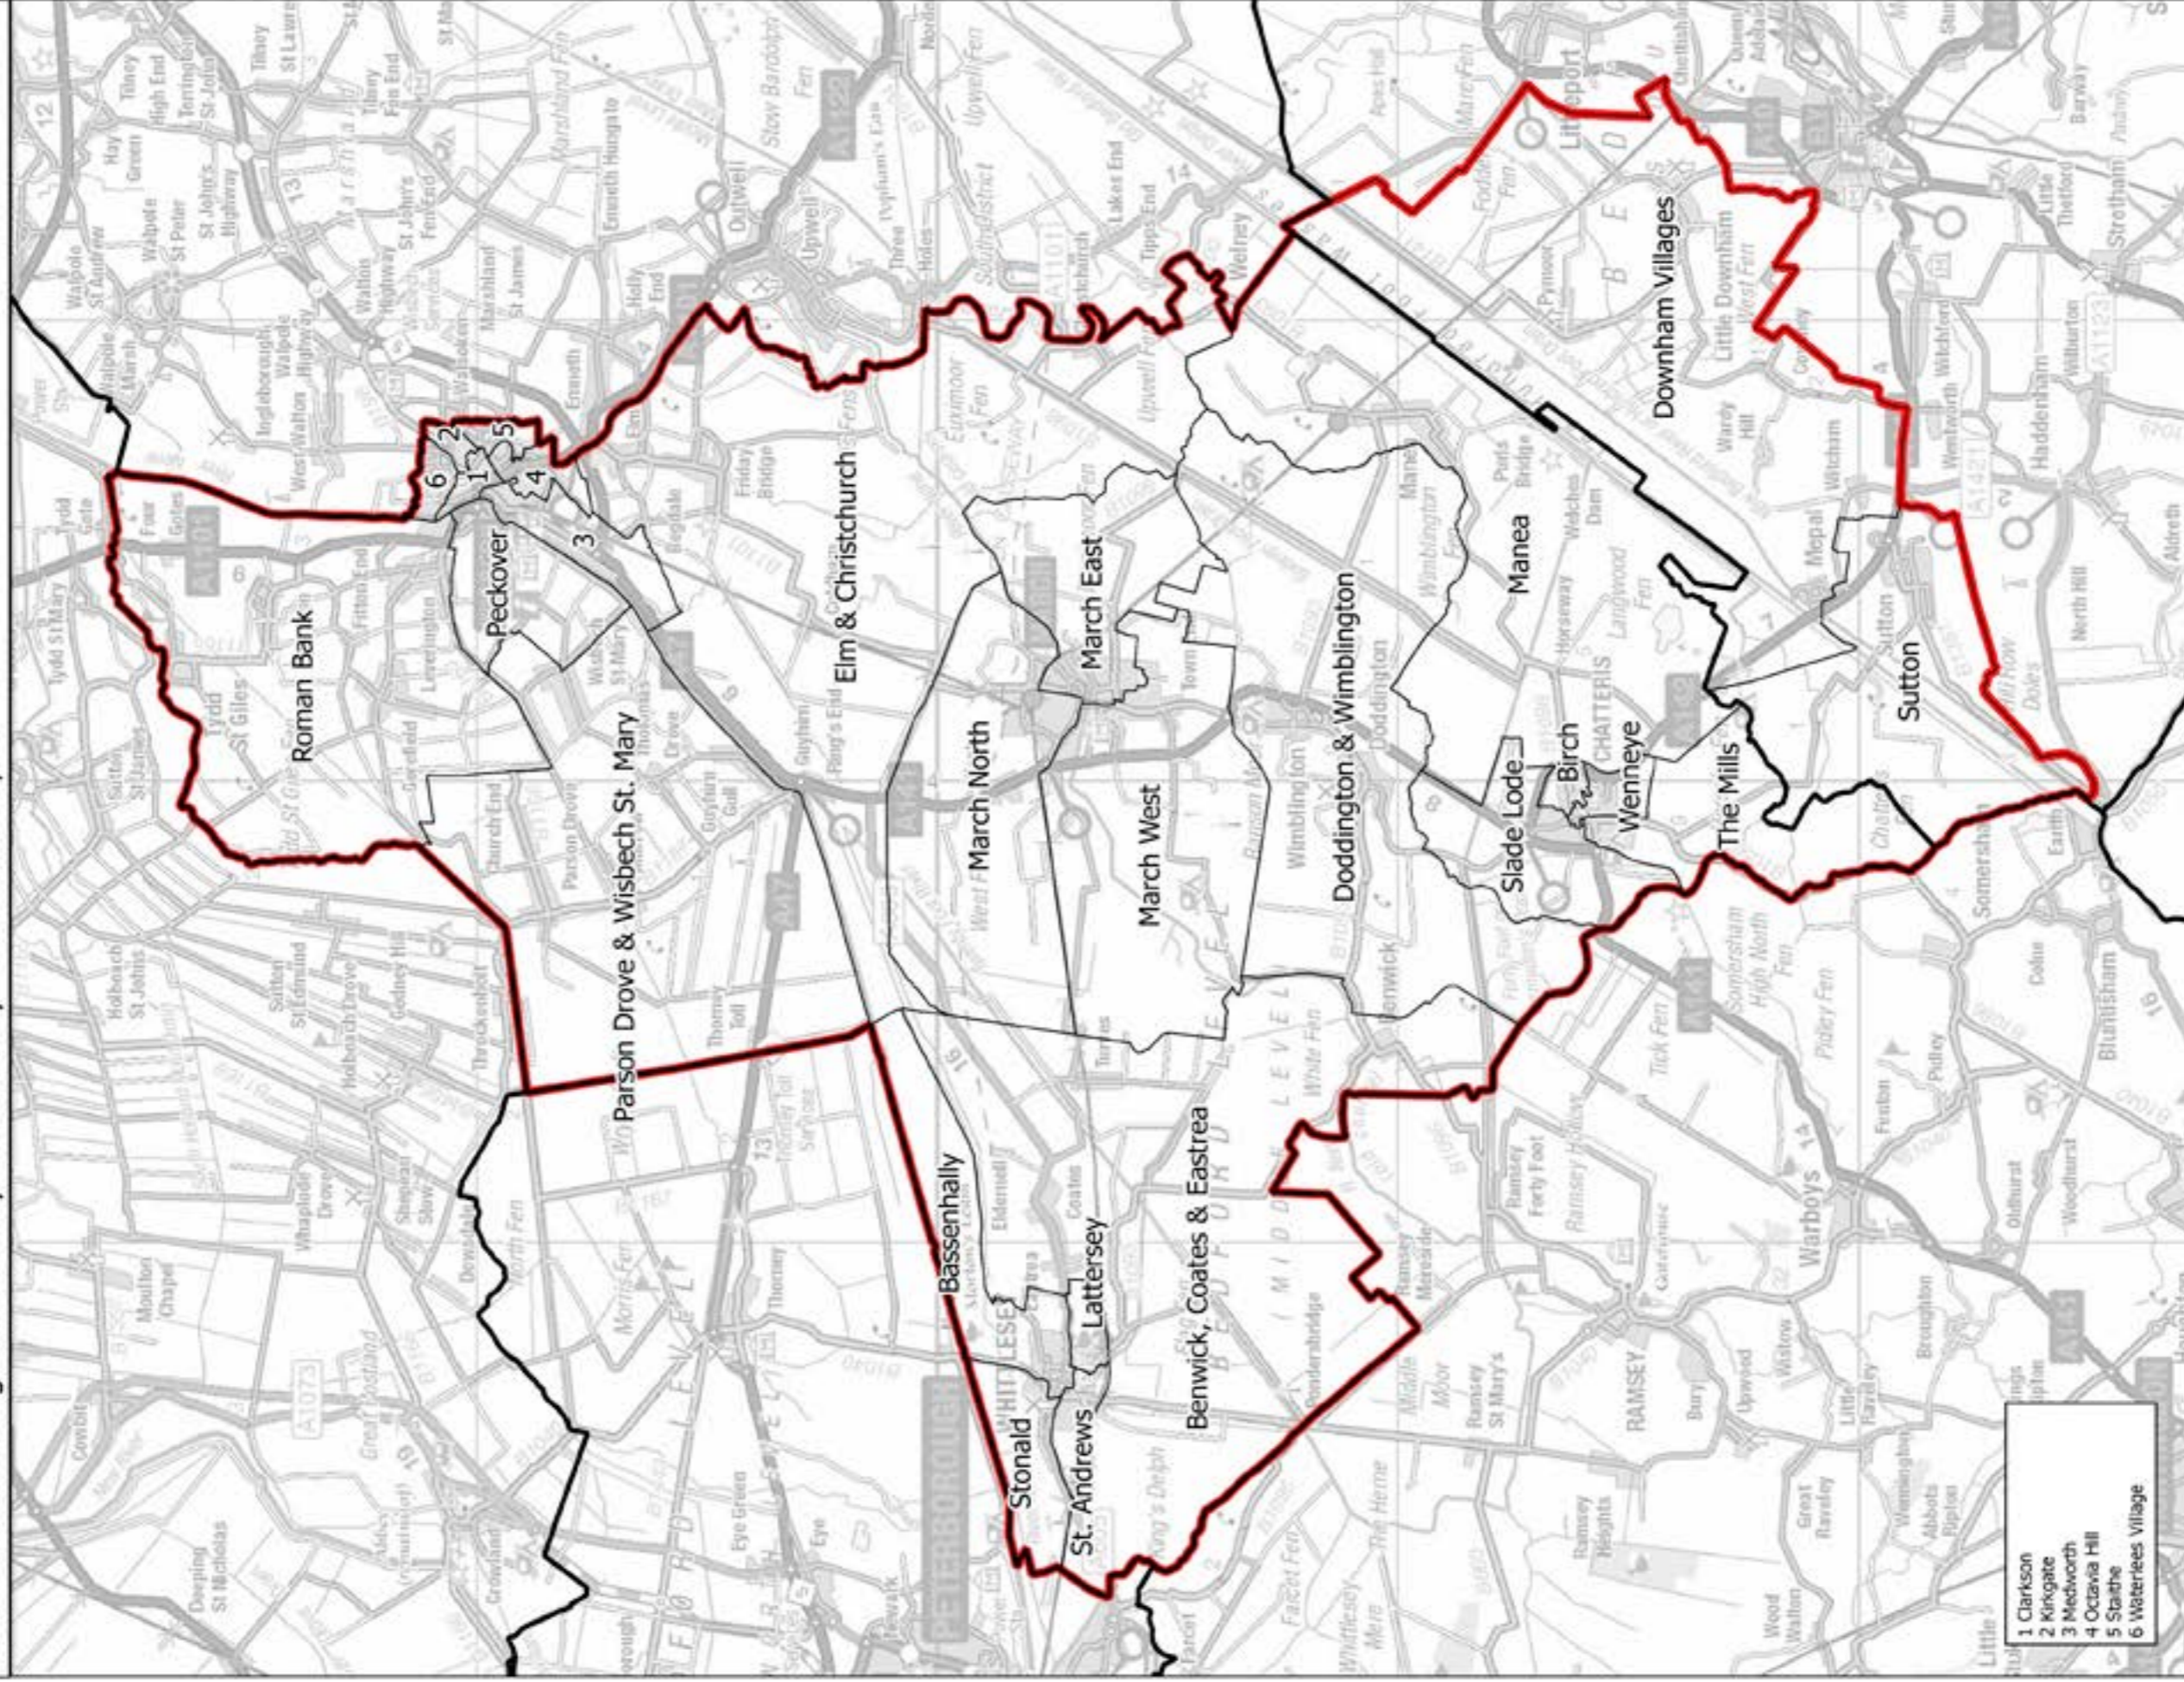

Boundary Commission for England - Initial Proposals for the Eastern Region  
 North East Cambridgeshire County Constituency - Electorate 75,727

- 1 Clarkson
- 2 Kirkgate
- 3 Medworth
- 4 Occavia Hill
- 5 Stalthe
- 6 Waternees Village

— Constituency — Local authorities — Wards

This map is reproduced from Ordnance Survey material with the permission of Ordnance Survey on behalf of the controller of Her Majesty's Stationery Office (C) Crown Copyright 2016. All rights reserved. Unauthorised reproduction infringes Crown copyright and may lead to prosecution or civil proceedings. Boundary Commission for England 100018098, 2016.