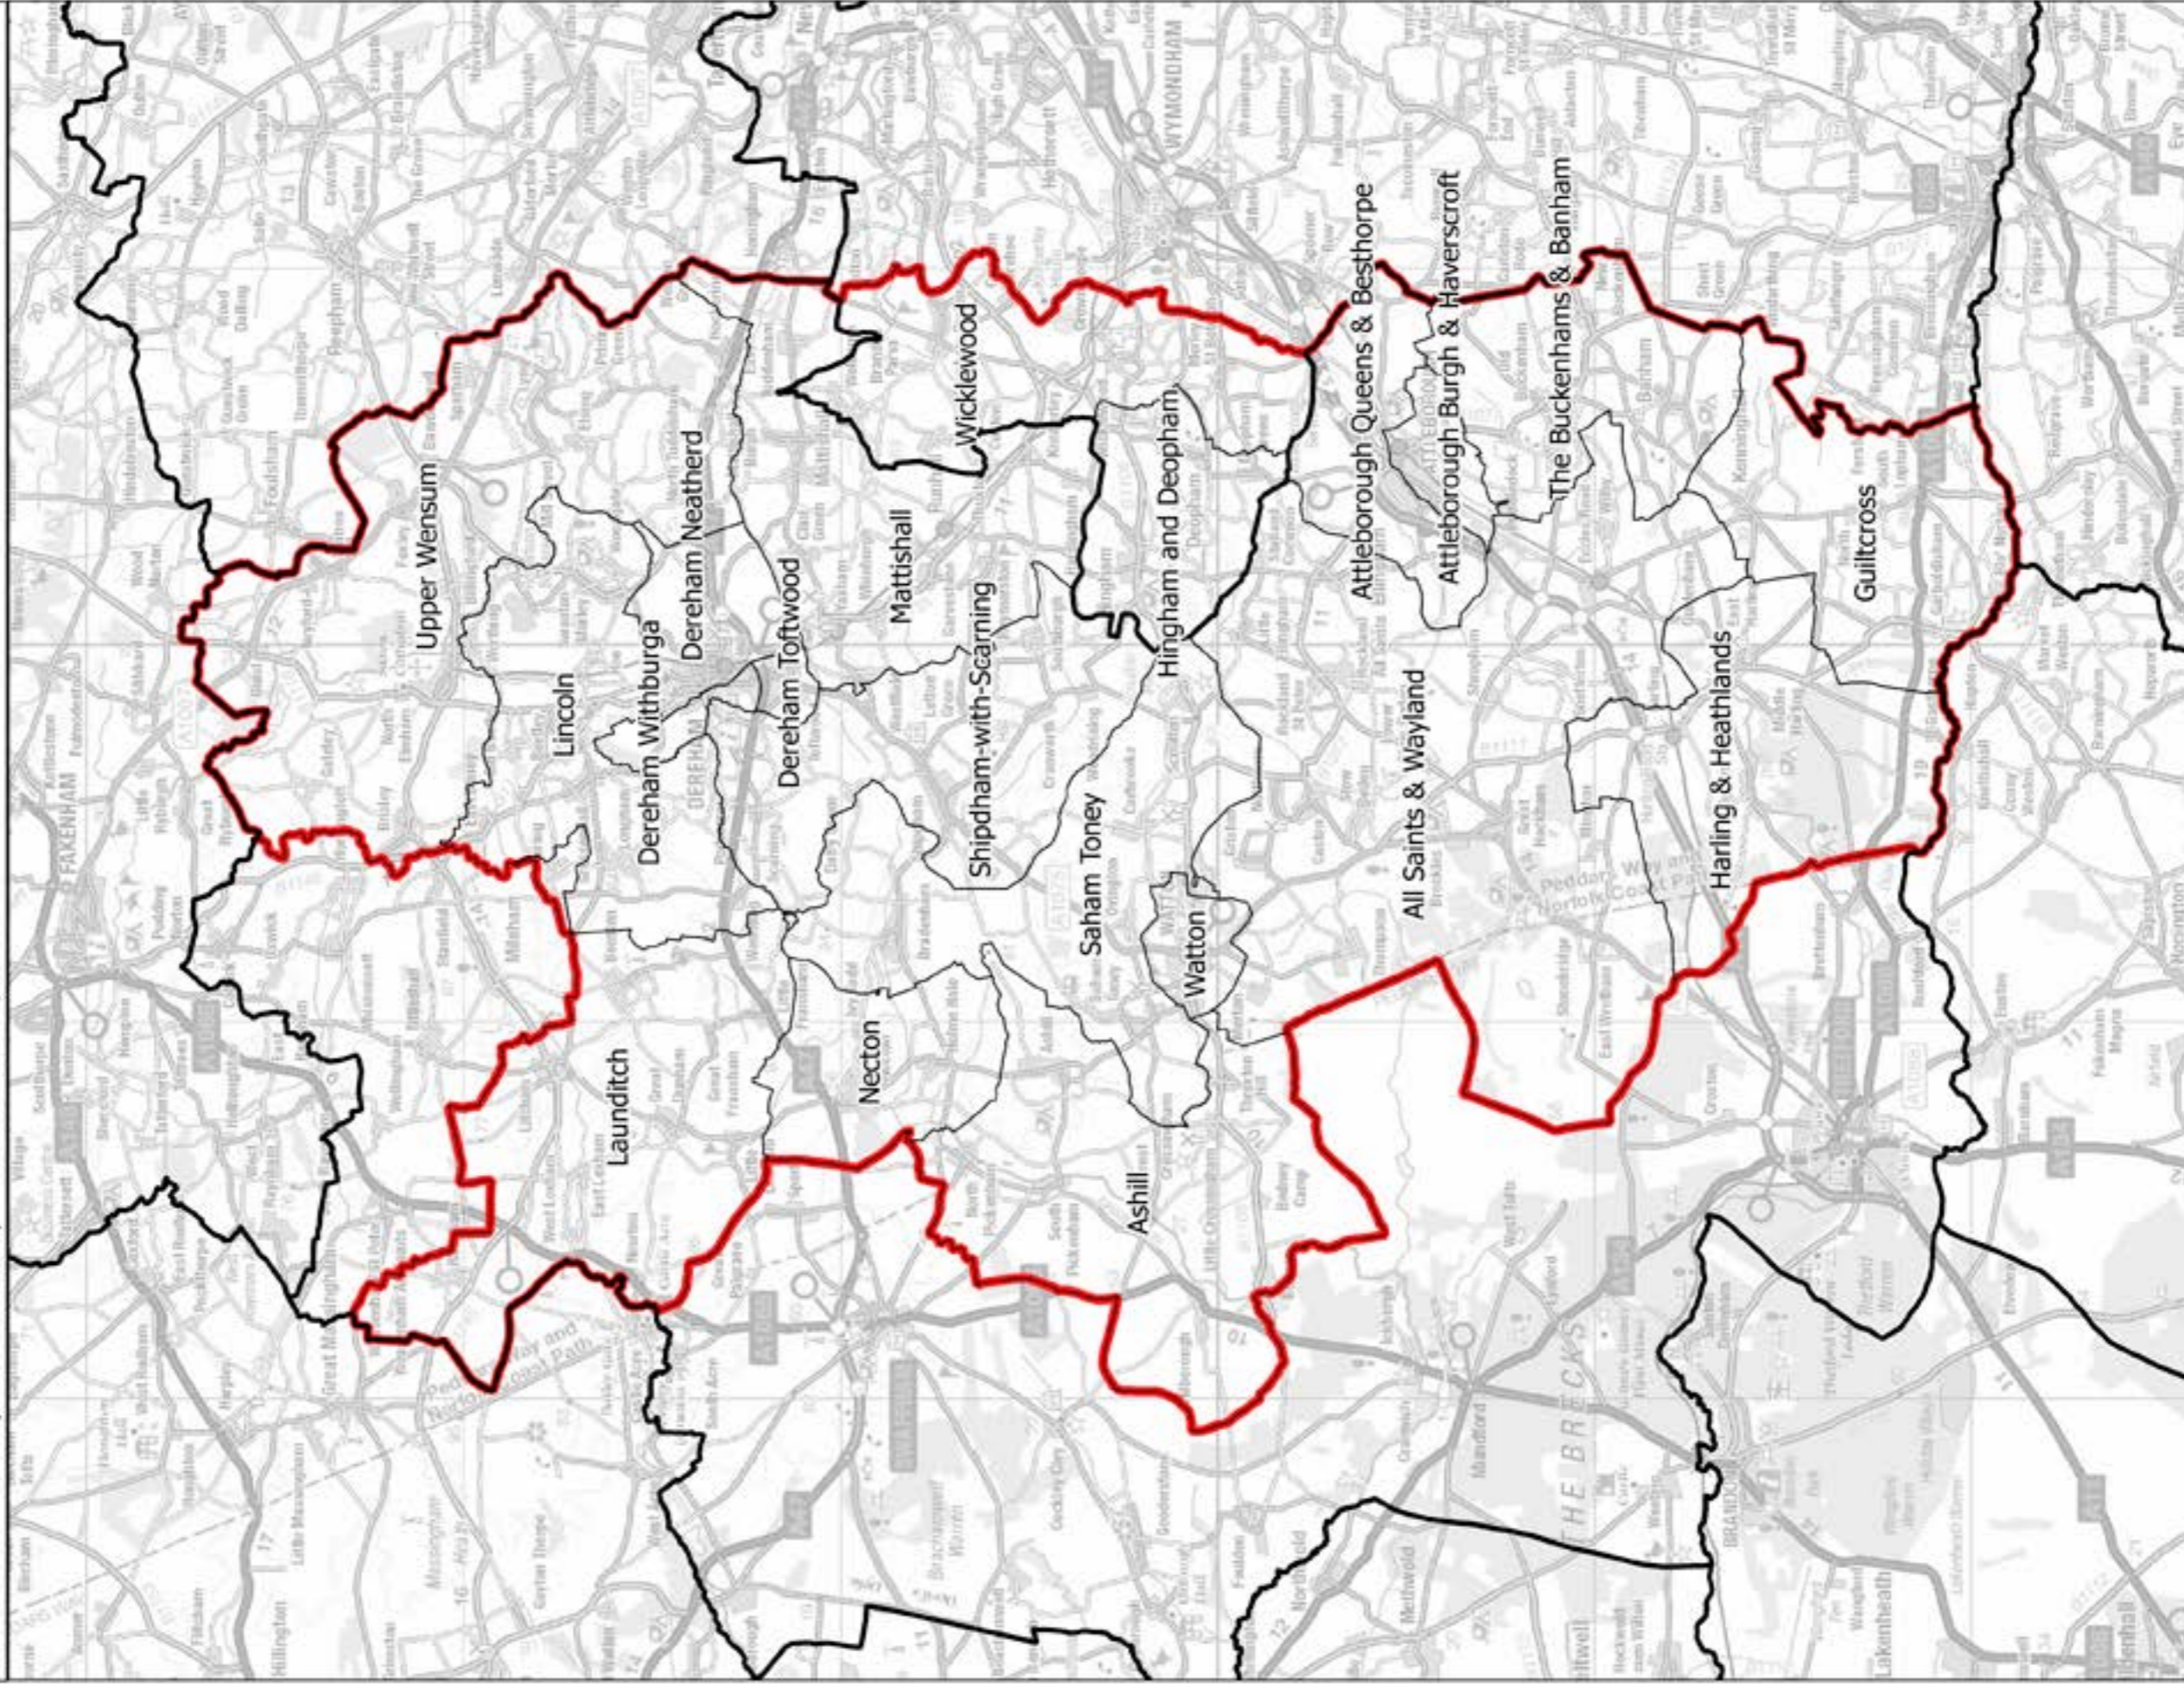

Boundary Commission for England - Initial Proposals for the Eastern Region
Mid Norfolk County Constituency - Electorate 72,791

This map is reproduced from Ordnance Survey material with the permission of Ordnance Survey on behalf of the controller of Her Majesty's Stationery Office (C) Crown Copyright 2016. All rights reserved. Unauthorised reproduction infringes Crown copyright and may lead to prosecution or civil proceedings. Boundary Commission for England 100018098, 2016.

— Constituency — Local authorities — Wards