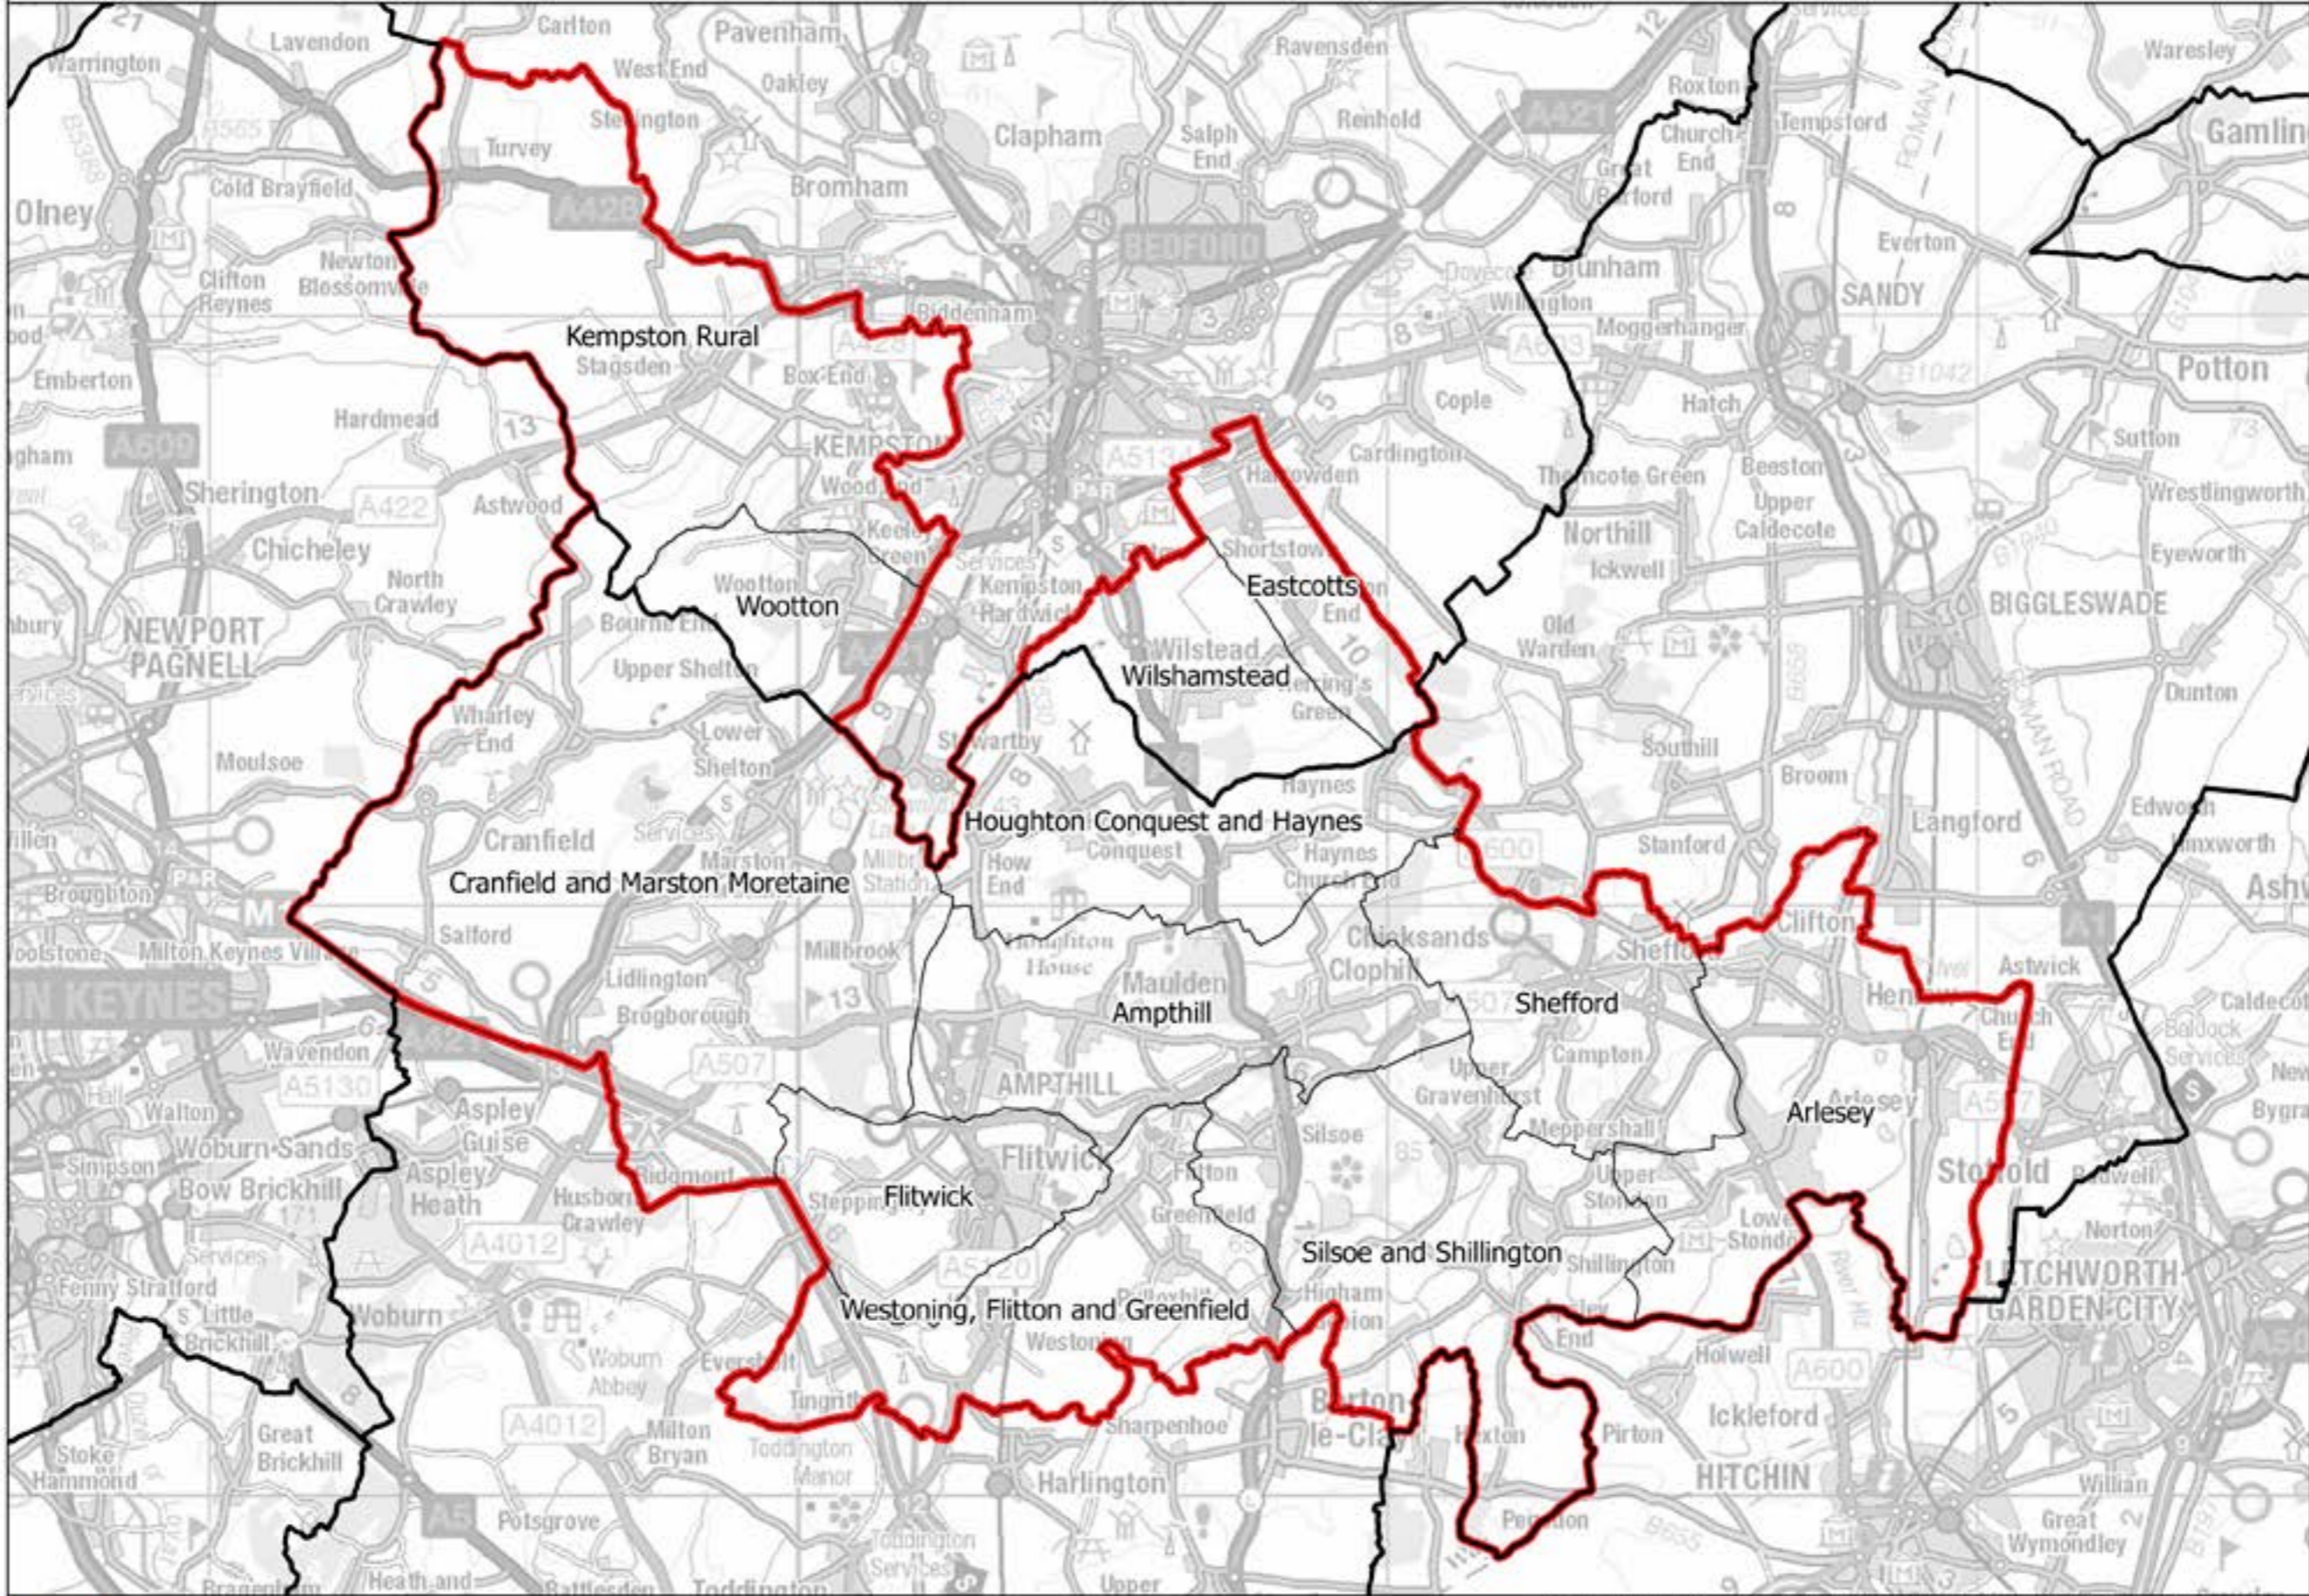

Boundary Commission for England - Initial Proposals for the Eastern Region  
Mid Bedfordshire County Constituency - Electorate 71,365

— Constituency   
  Local authorities   
  Wards

This map is reproduced from Ordnance Survey material with the permission of Ordnance Survey on behalf of the controller of Her Majesty's Stationery Office (C) Crown Copyright 2016. All rights reserved. Unauthorised reproduction infringes Crown copyright and may lead to prosecution or civil proceedings. Boundary Commission for England 100016289, 2016.