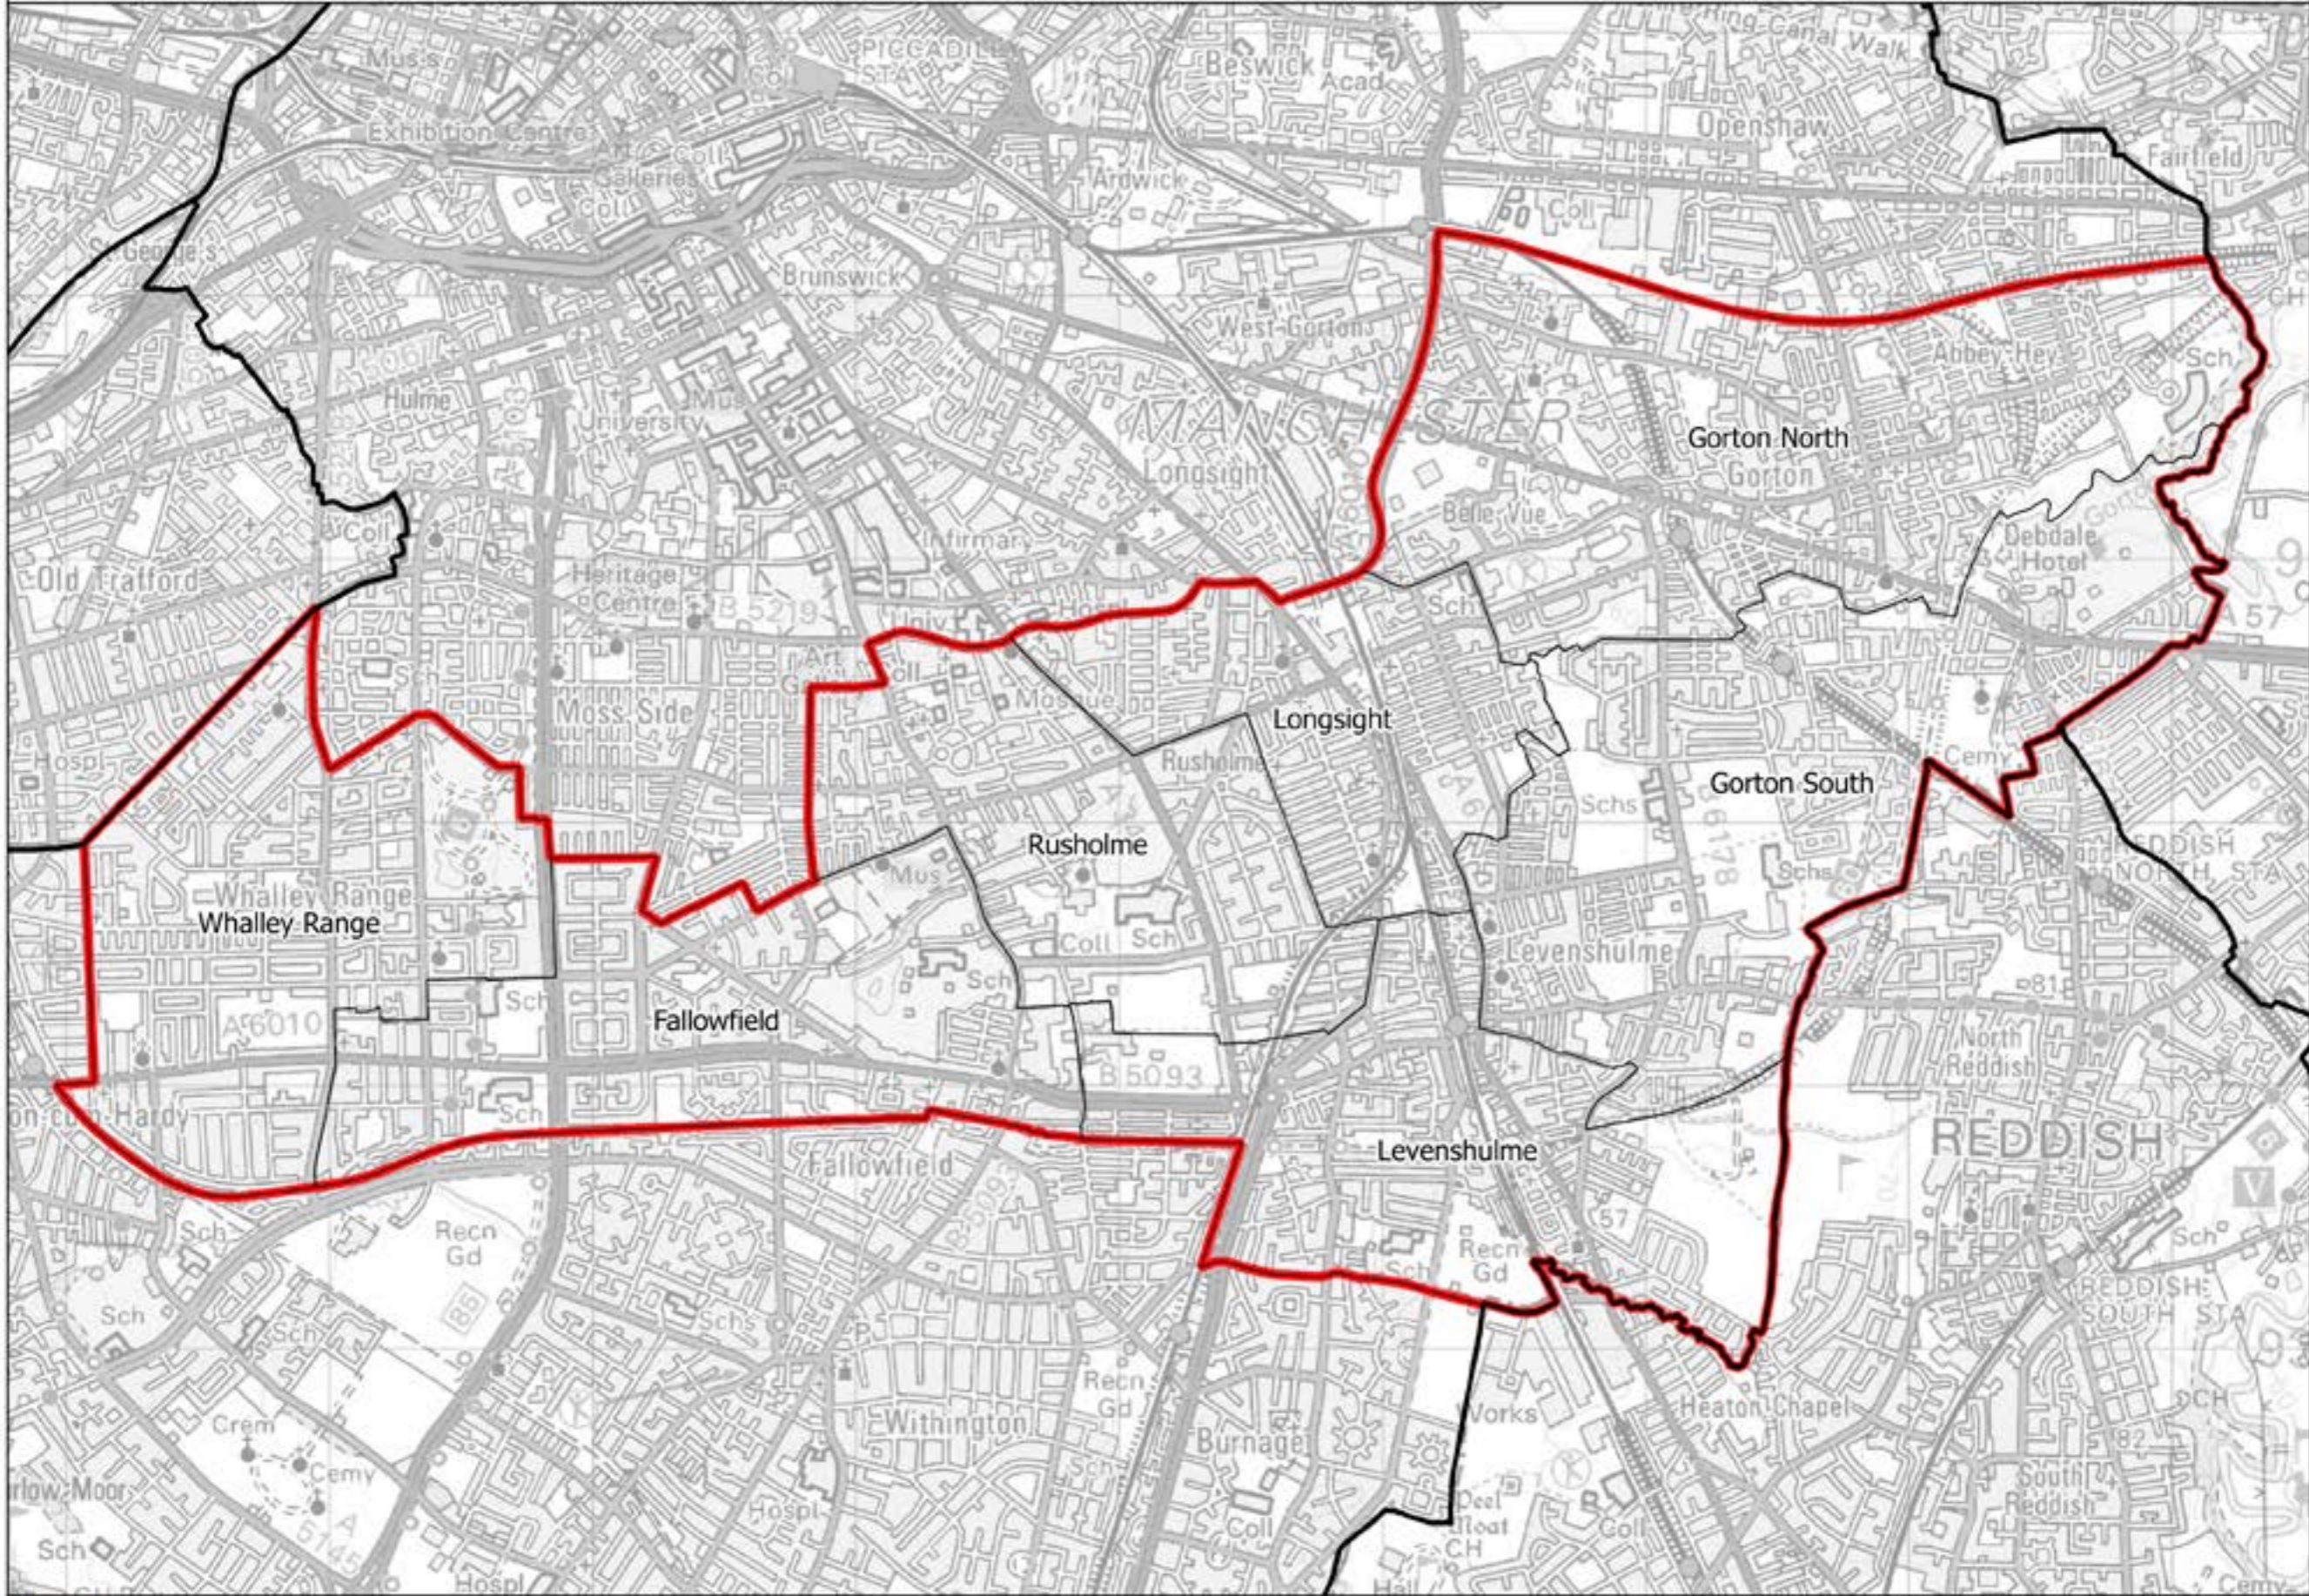

Boundary Commission for England - Initial Proposals for the North West Region
Manchester Gorton Borough Constituency - Electorate 74,227

— Constituency
 Local authorities
 Wards

This map is reproduced from Ordnance Survey material with the permission of Ordnance Survey on behalf of the controller of Her Majesty's Stationery Office (C) Crown Copyright 2016. All rights reserved. Unauthorised reproduction infringes Crown copyright and may lead to prosecution or civil proceedings. Boundary Commission for England 100016289, 2016.