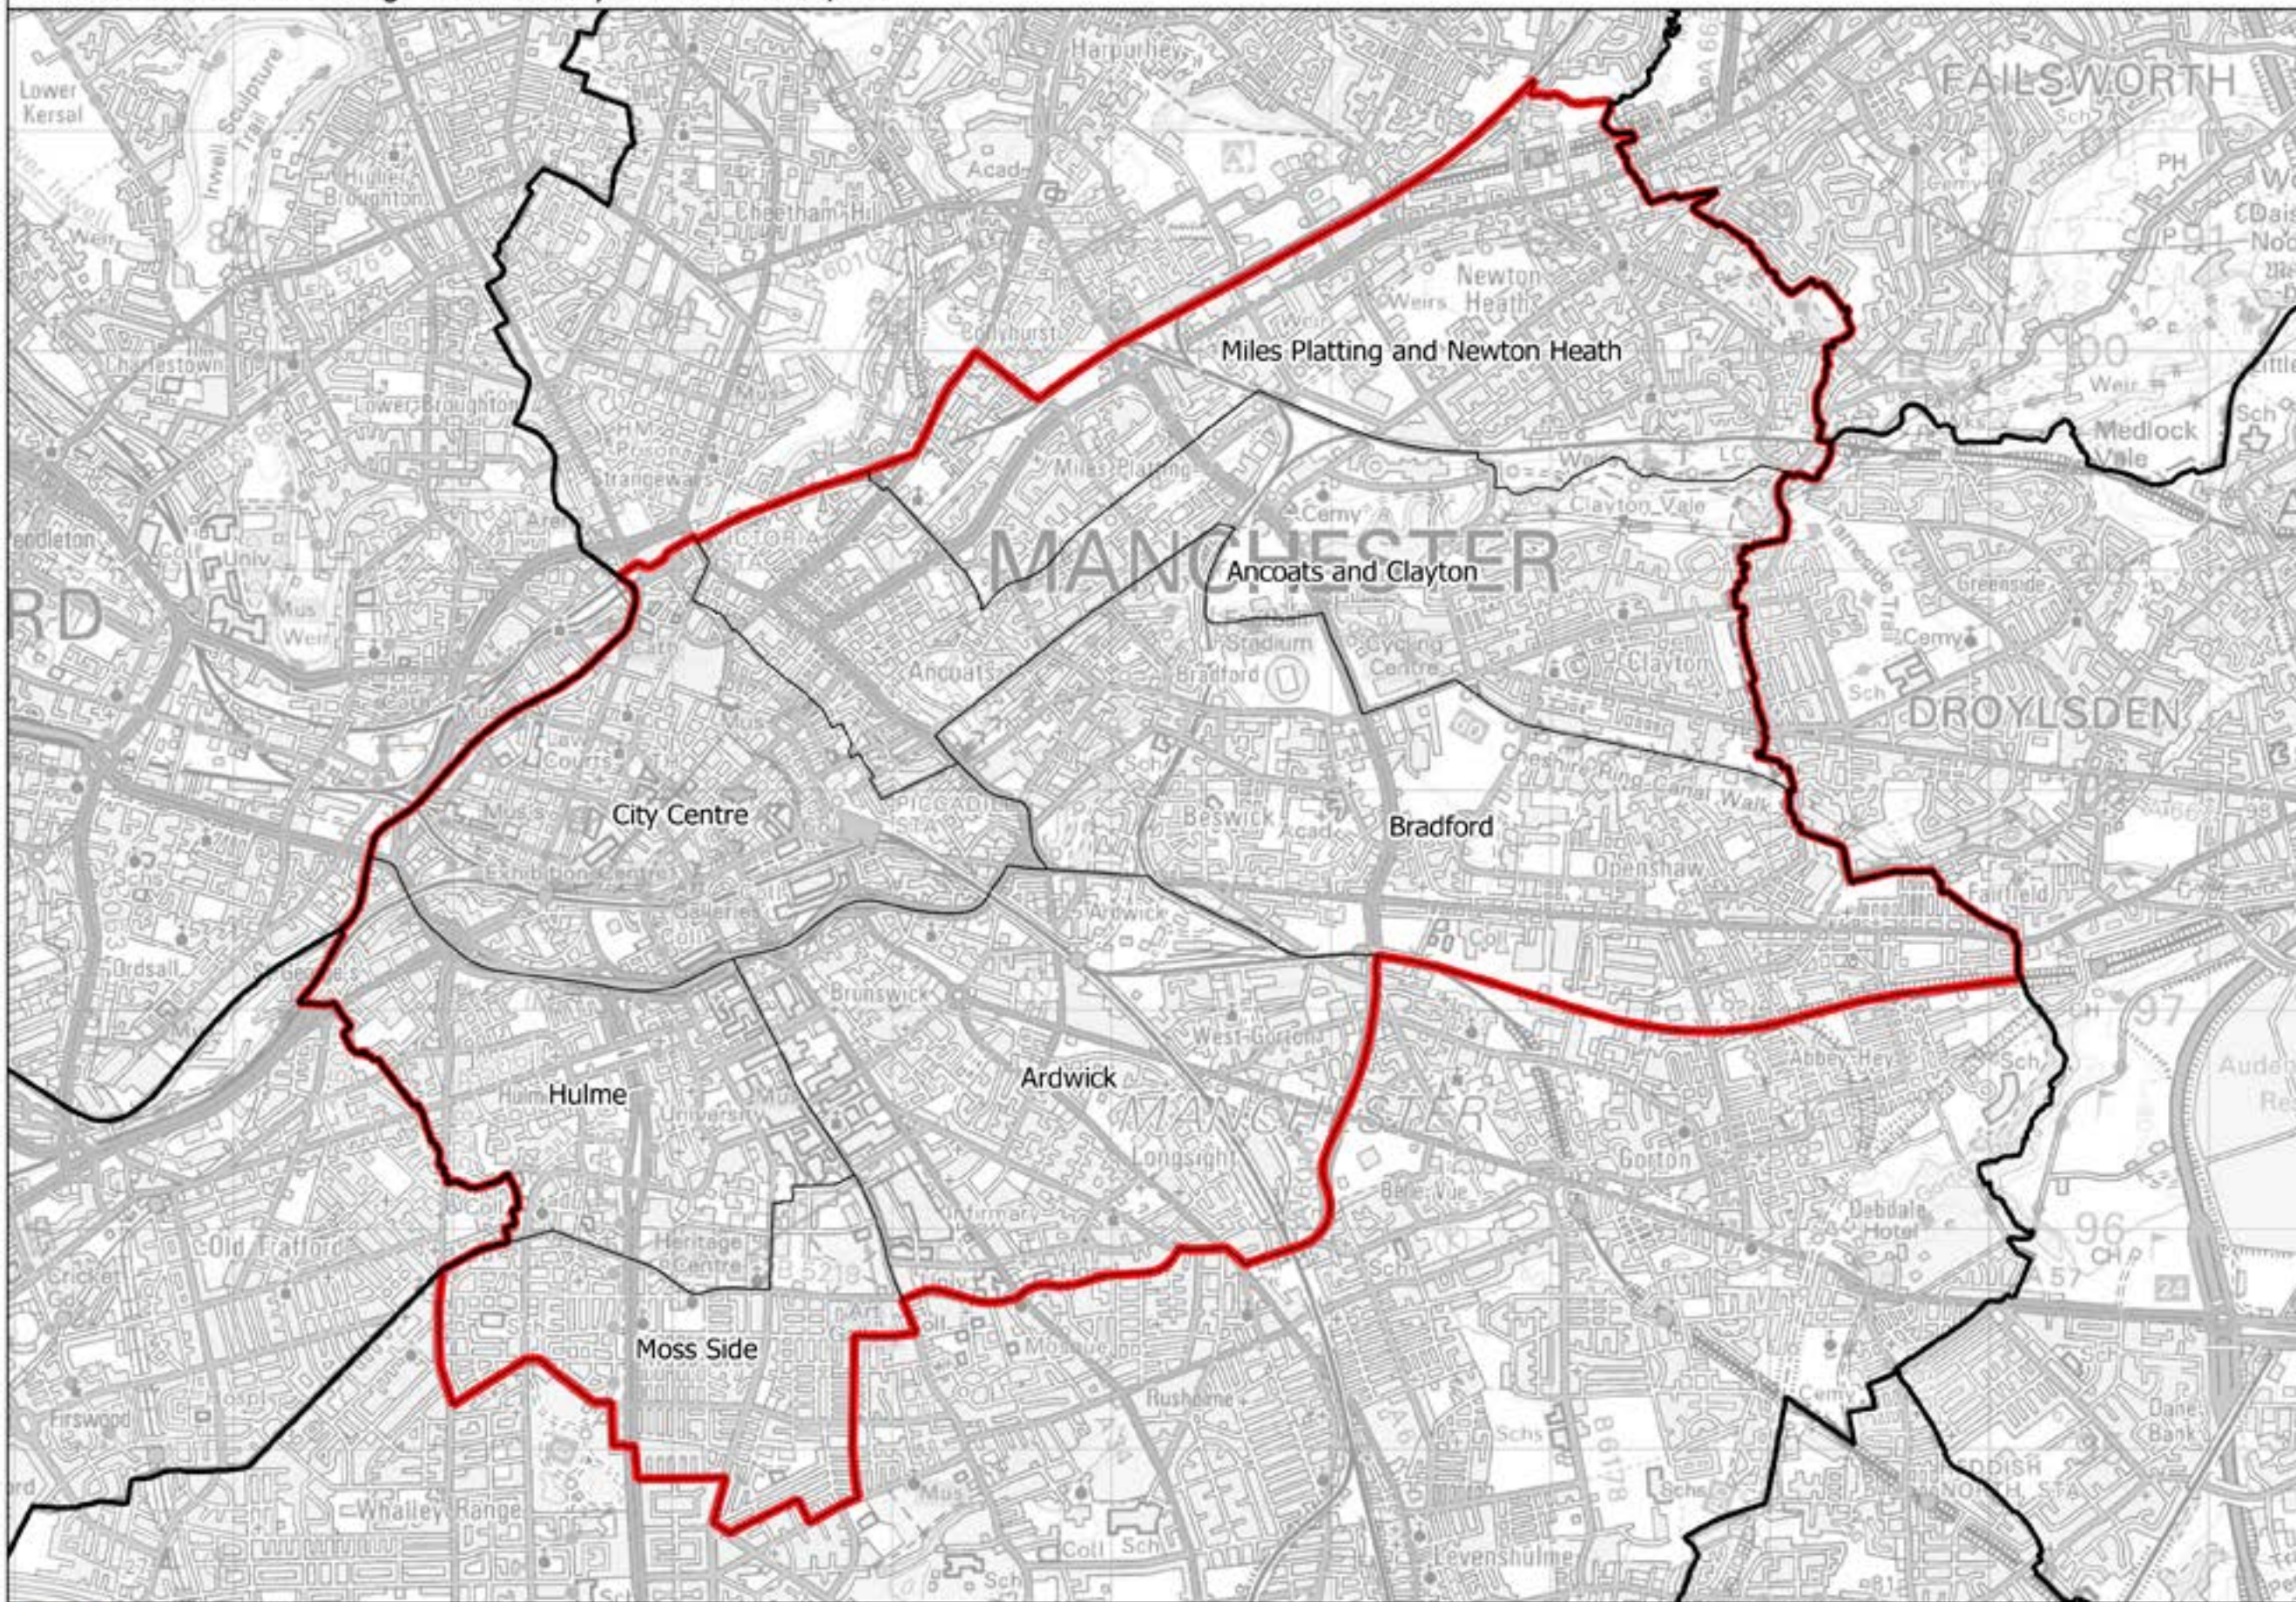

Boundary Commission for England - Initial Proposals for the North West Region
Manchester Central Borough Constituency - Electorate 76,173

— Constituency
 Local authorities
 Wards

This map is reproduced from Ordnance Survey material with the permission of Ordnance Survey on behalf of the controller of Her Majesty's Stationery Office (C) Crown Copyright 2016. All rights reserved. Unauthorised reproduction infringes Crown copyright and may lead to prosecution or civil proceedings. Boundary Commission for England 100016289, 2016.