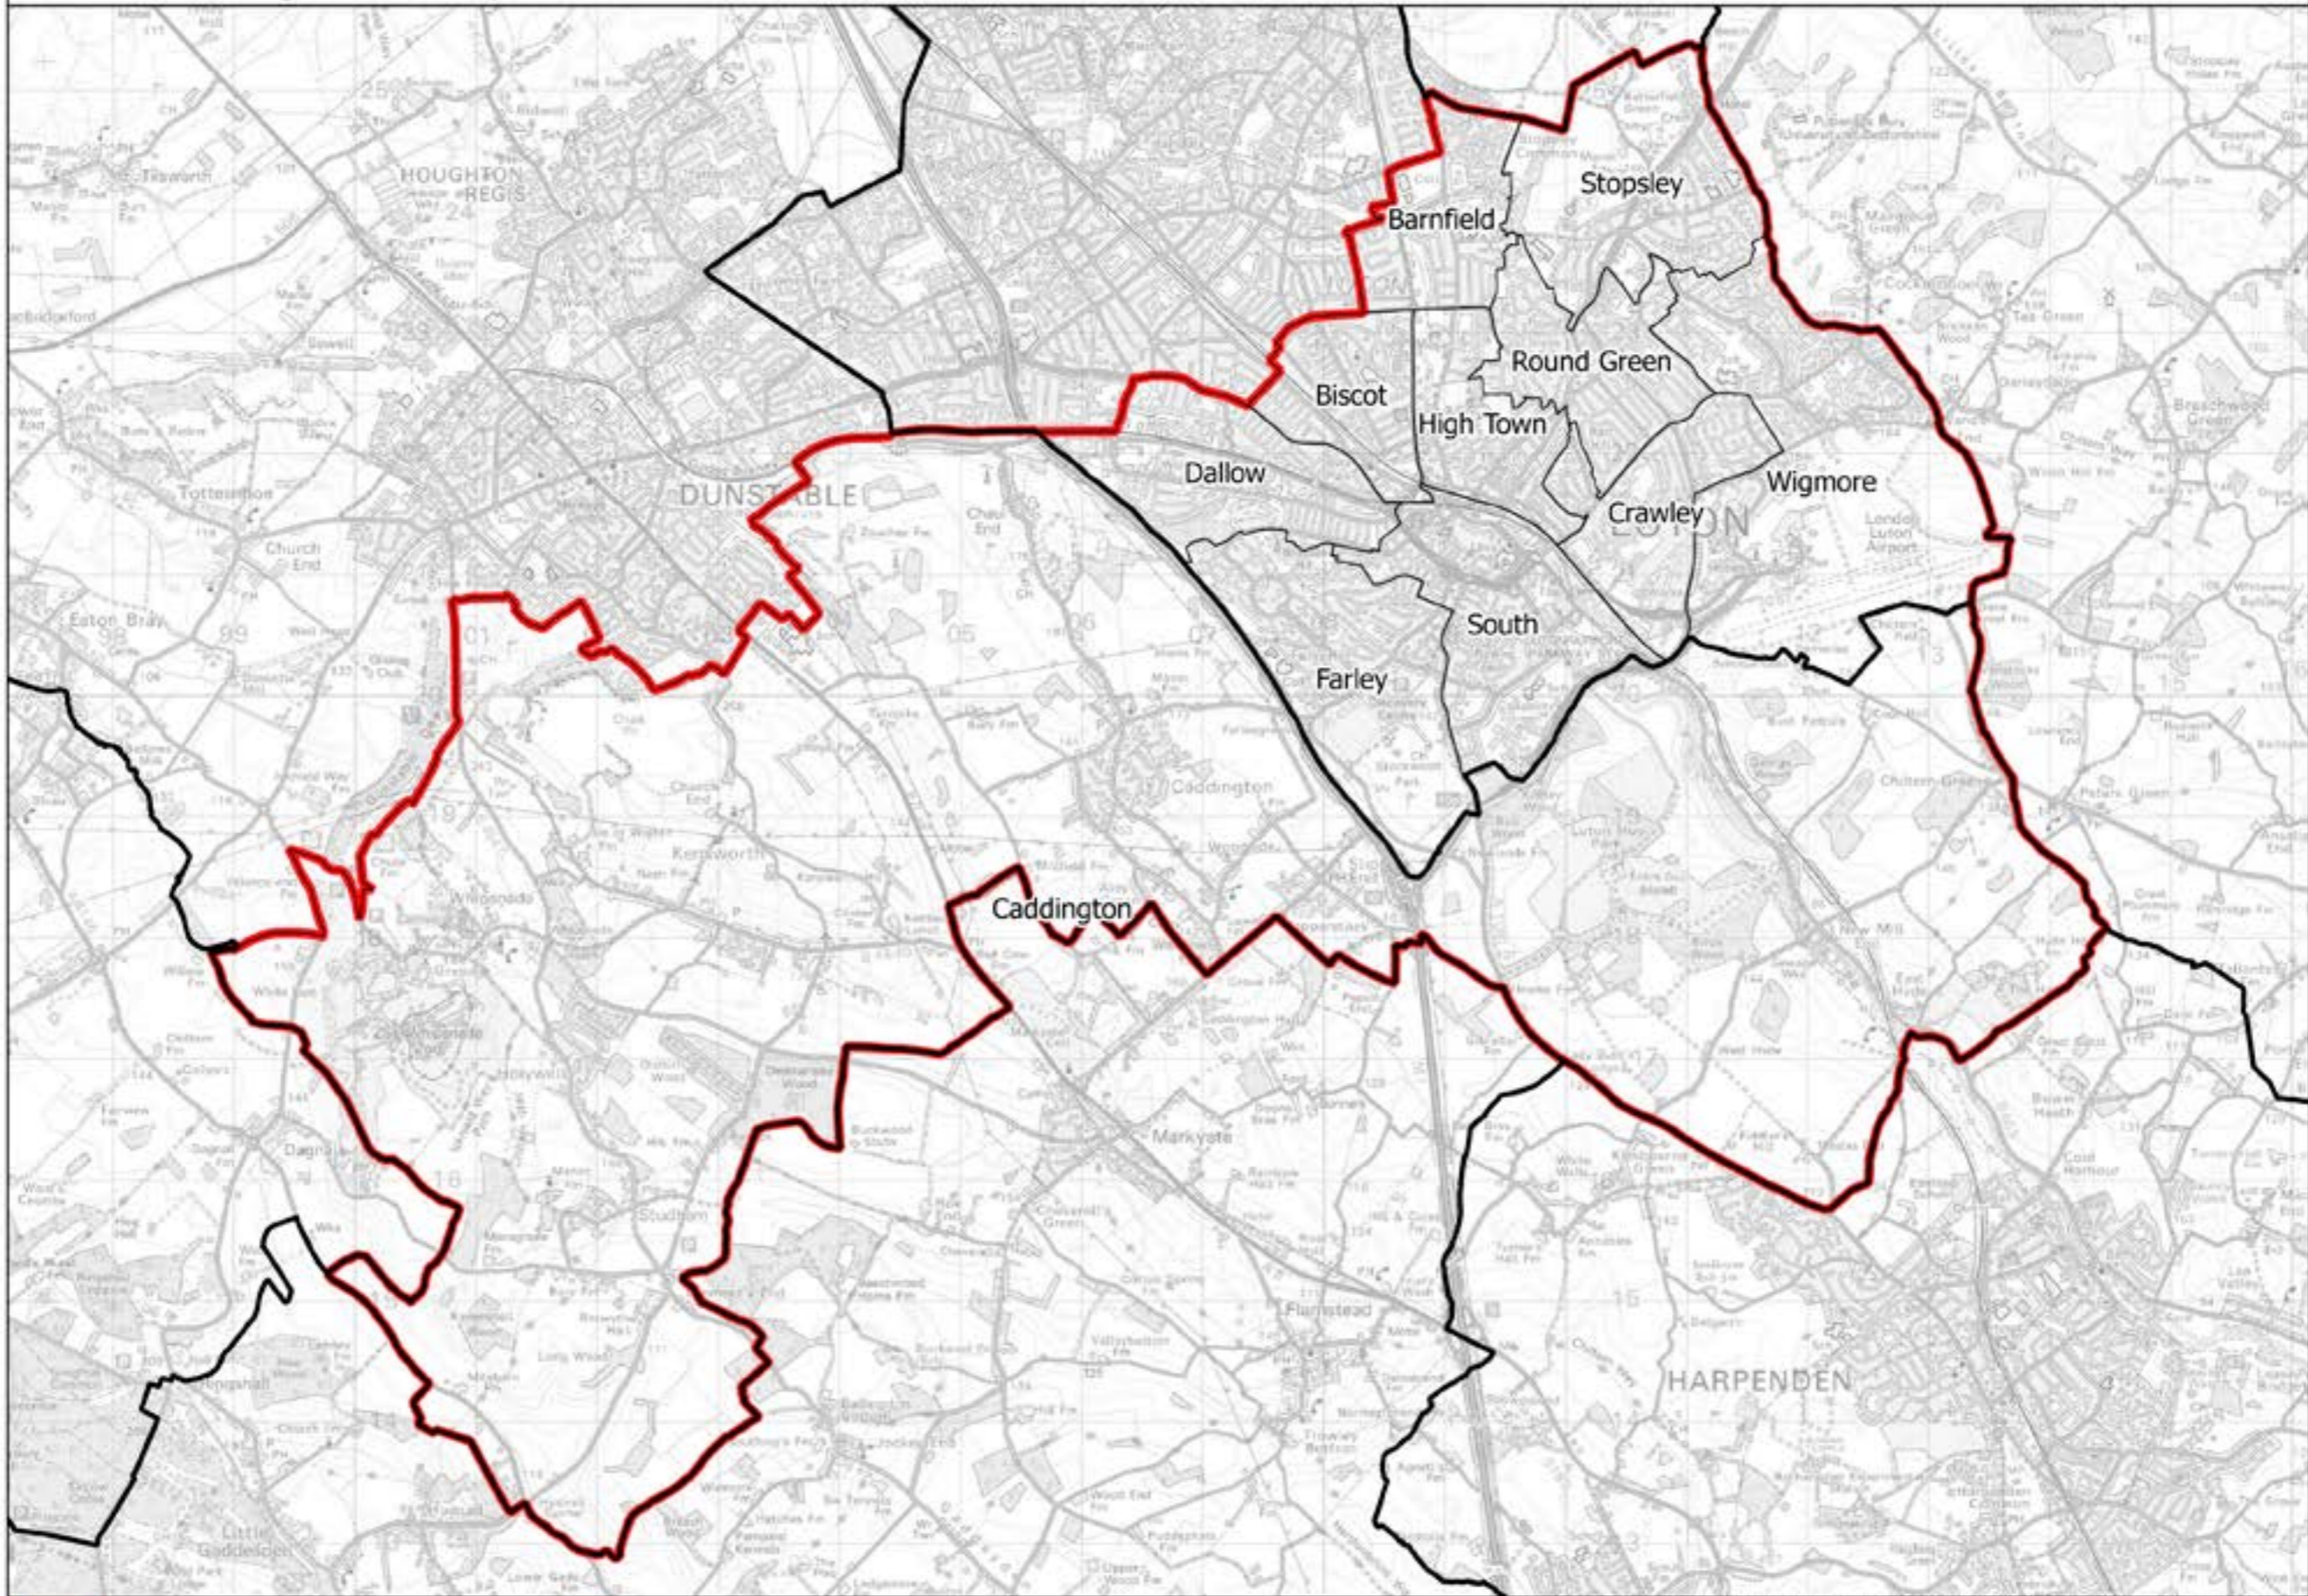

Boundary Commission for England - Initial Proposals for the Eastern Region  
Luton South Borough Constituency - Electorate 71,881

— Constituency — Local authorities — Wards

This map is reproduced from Ordnance Survey material with the permission of Ordnance Survey on behalf of the controller of Her Majesty's Stationery Office (C) Crown Copyright 2016. All rights reserved. Unauthorised reproduction infringes Crown copyright and may lead to prosecution or civil proceedings. Boundary Commission for England 100016289, 2016.