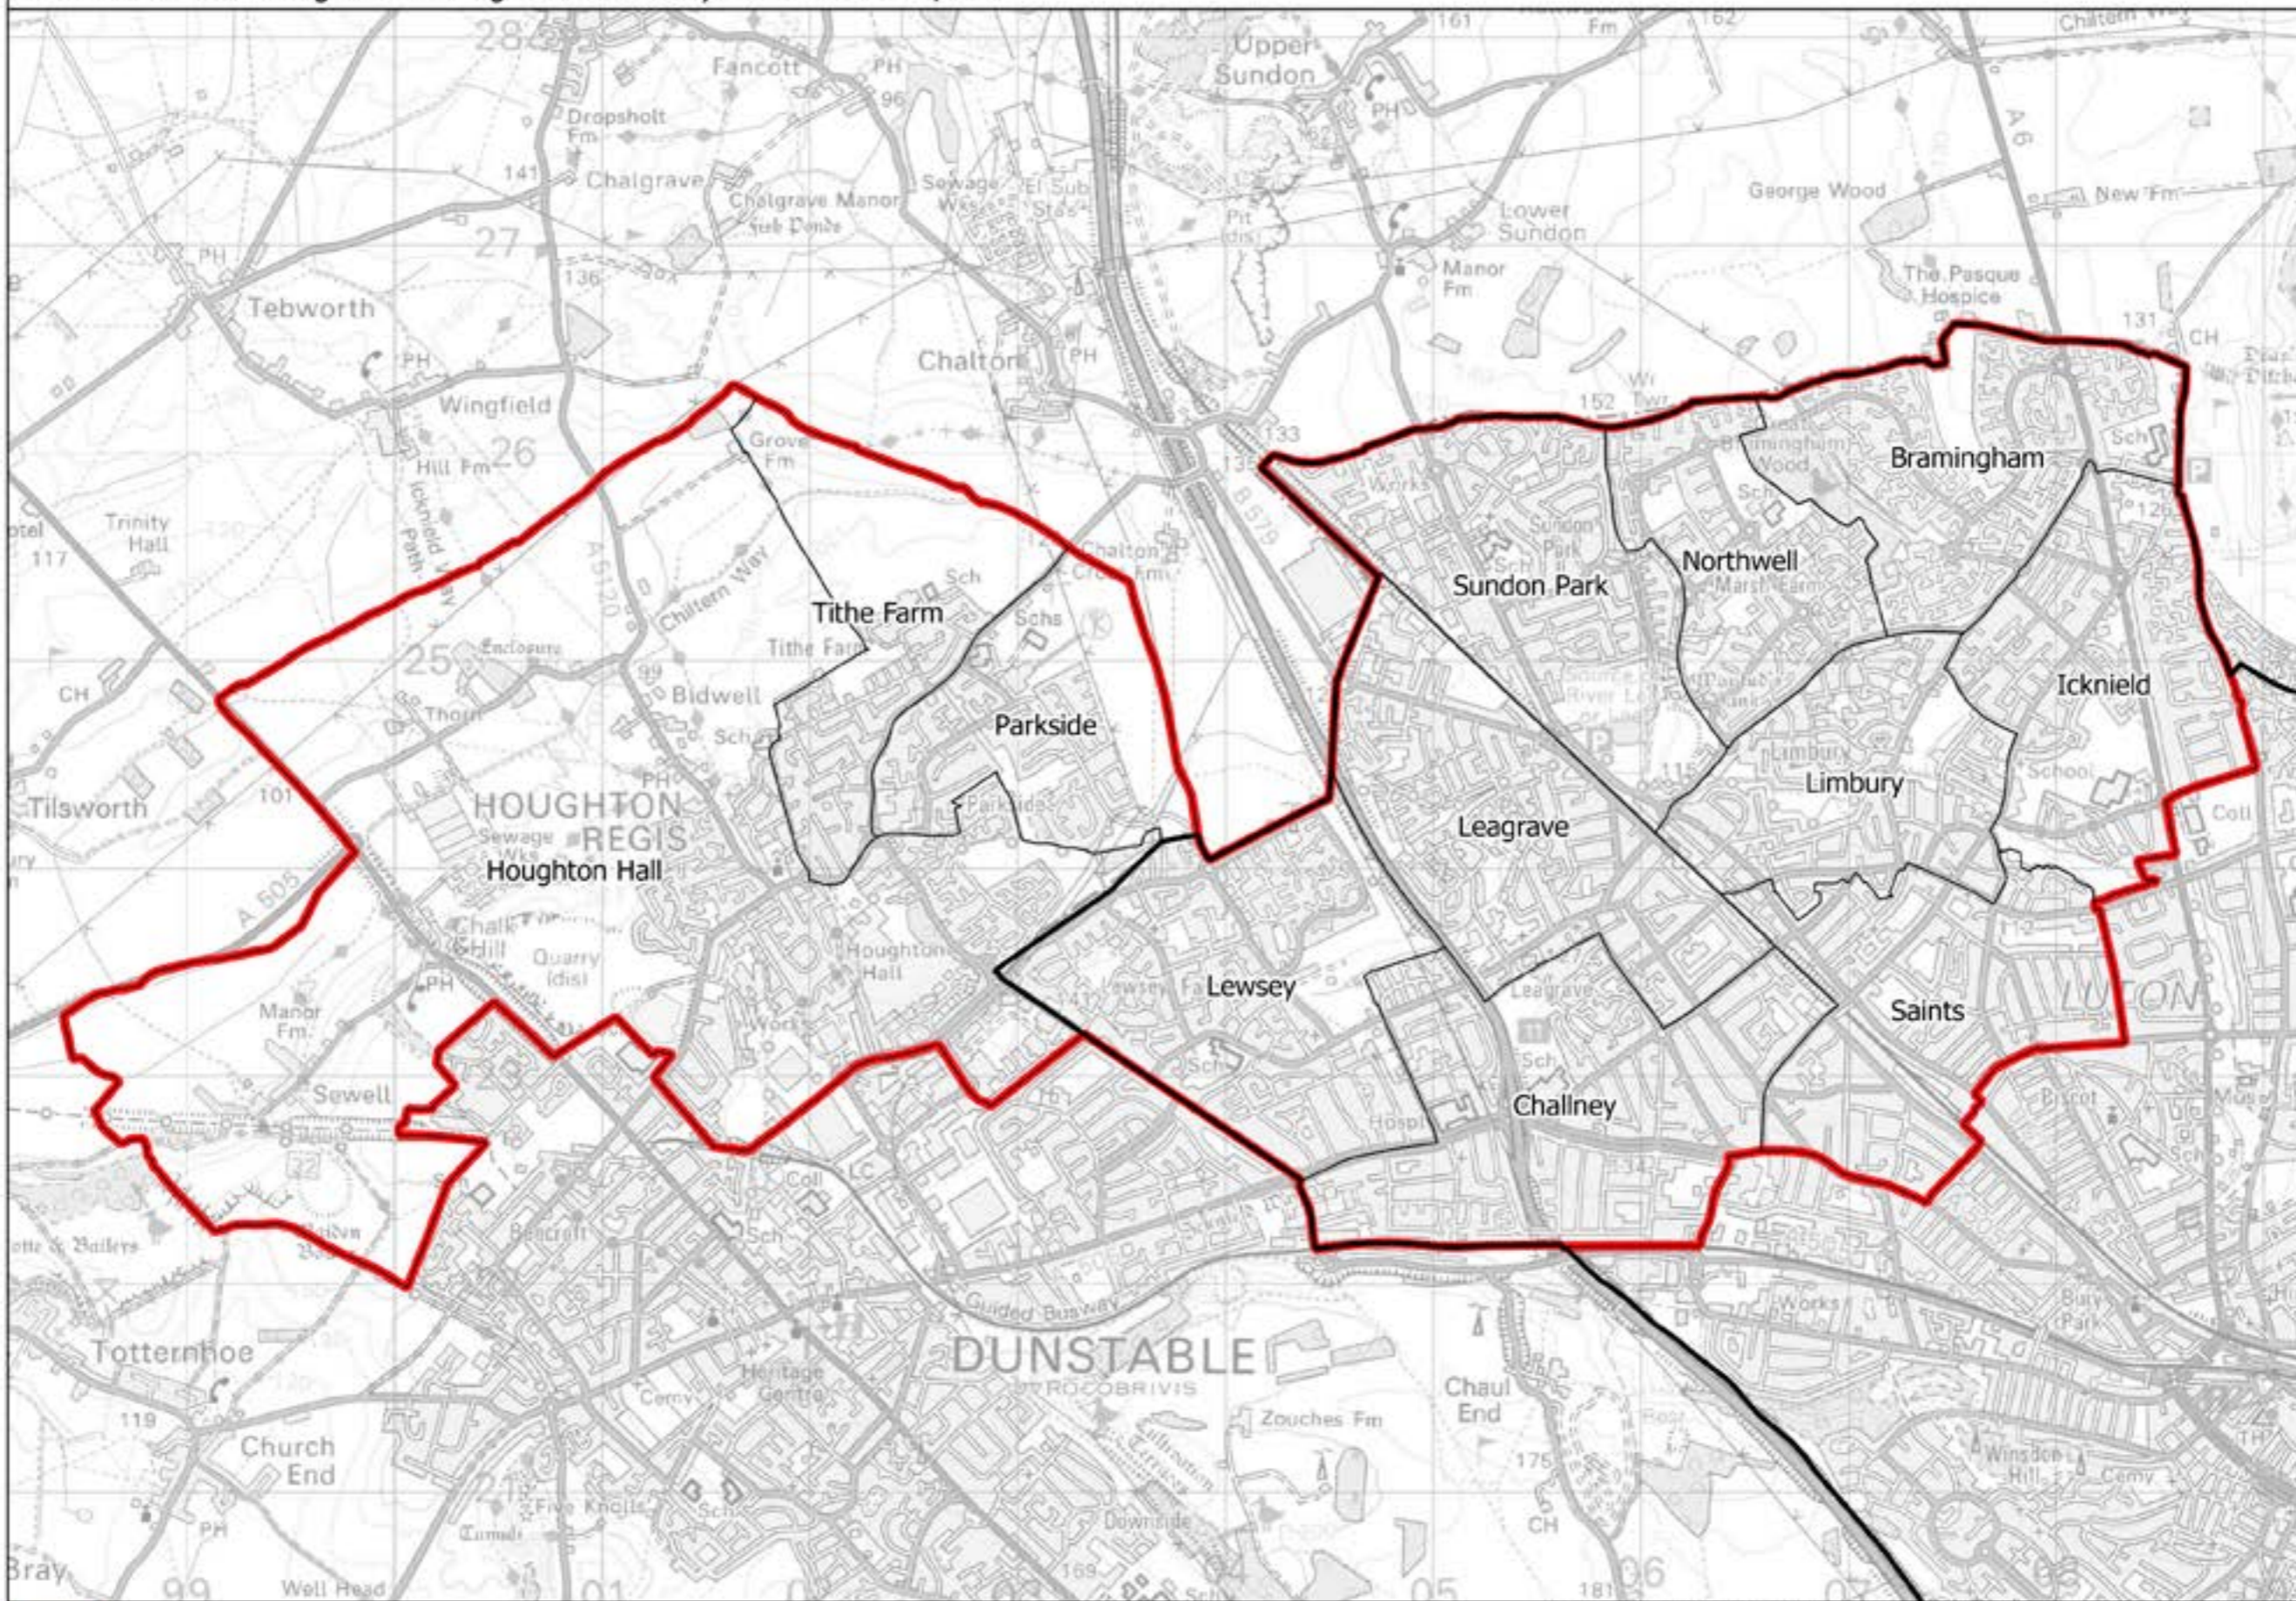

Boundary Commission for England - Initial Proposals for the Eastern Region
Luton North and Houghton Borough Constituency - Electorate 71,188

— Constituency
 — Local authorities
 — Wards

This map is reproduced from Ordnance Survey material with the permission of Ordnance Survey on behalf of the controller of Her Majesty's Stationery Office (C) Crown Copyright 2016. All rights reserved. Unauthorised reproduction infringes Crown copyright and may lead to prosecution or civil proceedings. Boundary Commission for England 100016289, 2016.