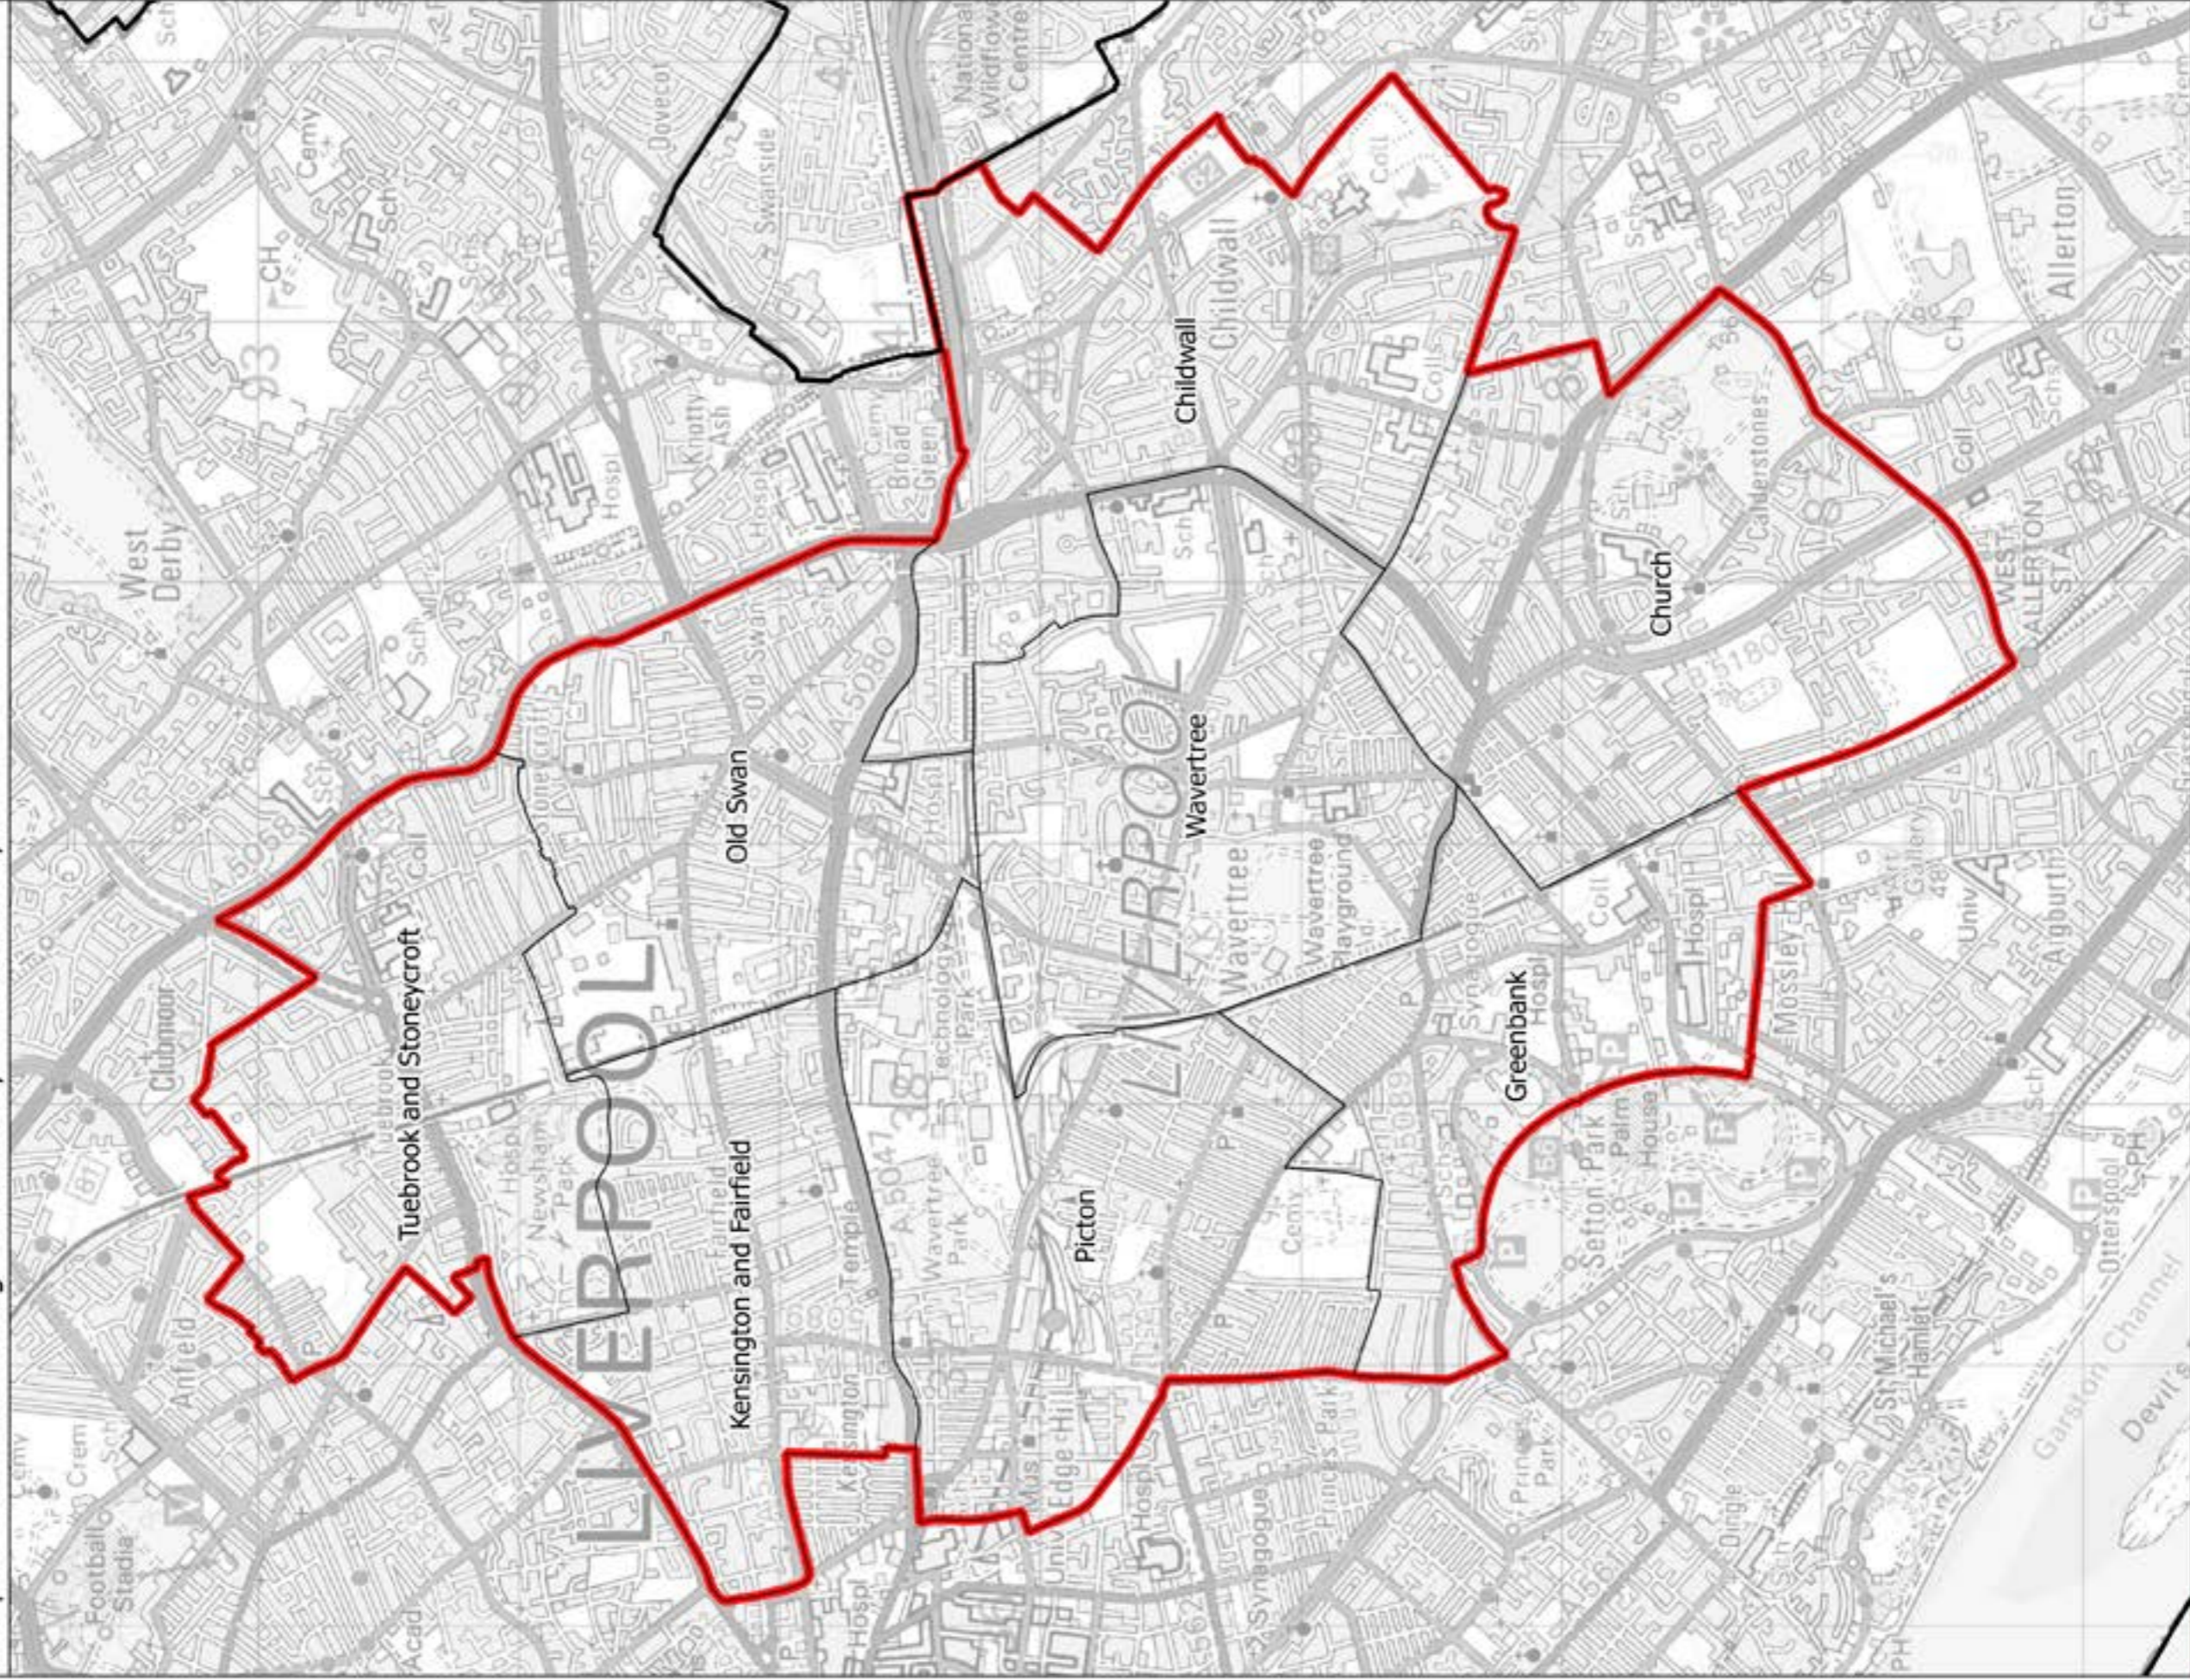

Boundary Commission for England - Initial Proposals for the North West Region
Liverpool Wavertree Borough Constituency - Electorate 76,261

This map is reproduced from Ordnance Survey material with the permission of Ordnance Survey on behalf of the controller of Her Majesty's Stationery Office (C) Crown Copyright 2016. All rights reserved. Unauthorised reproduction infringes Crown copyright and may lead to prosecution or civil proceedings. Boundary Commission for England 100018298, 2016.