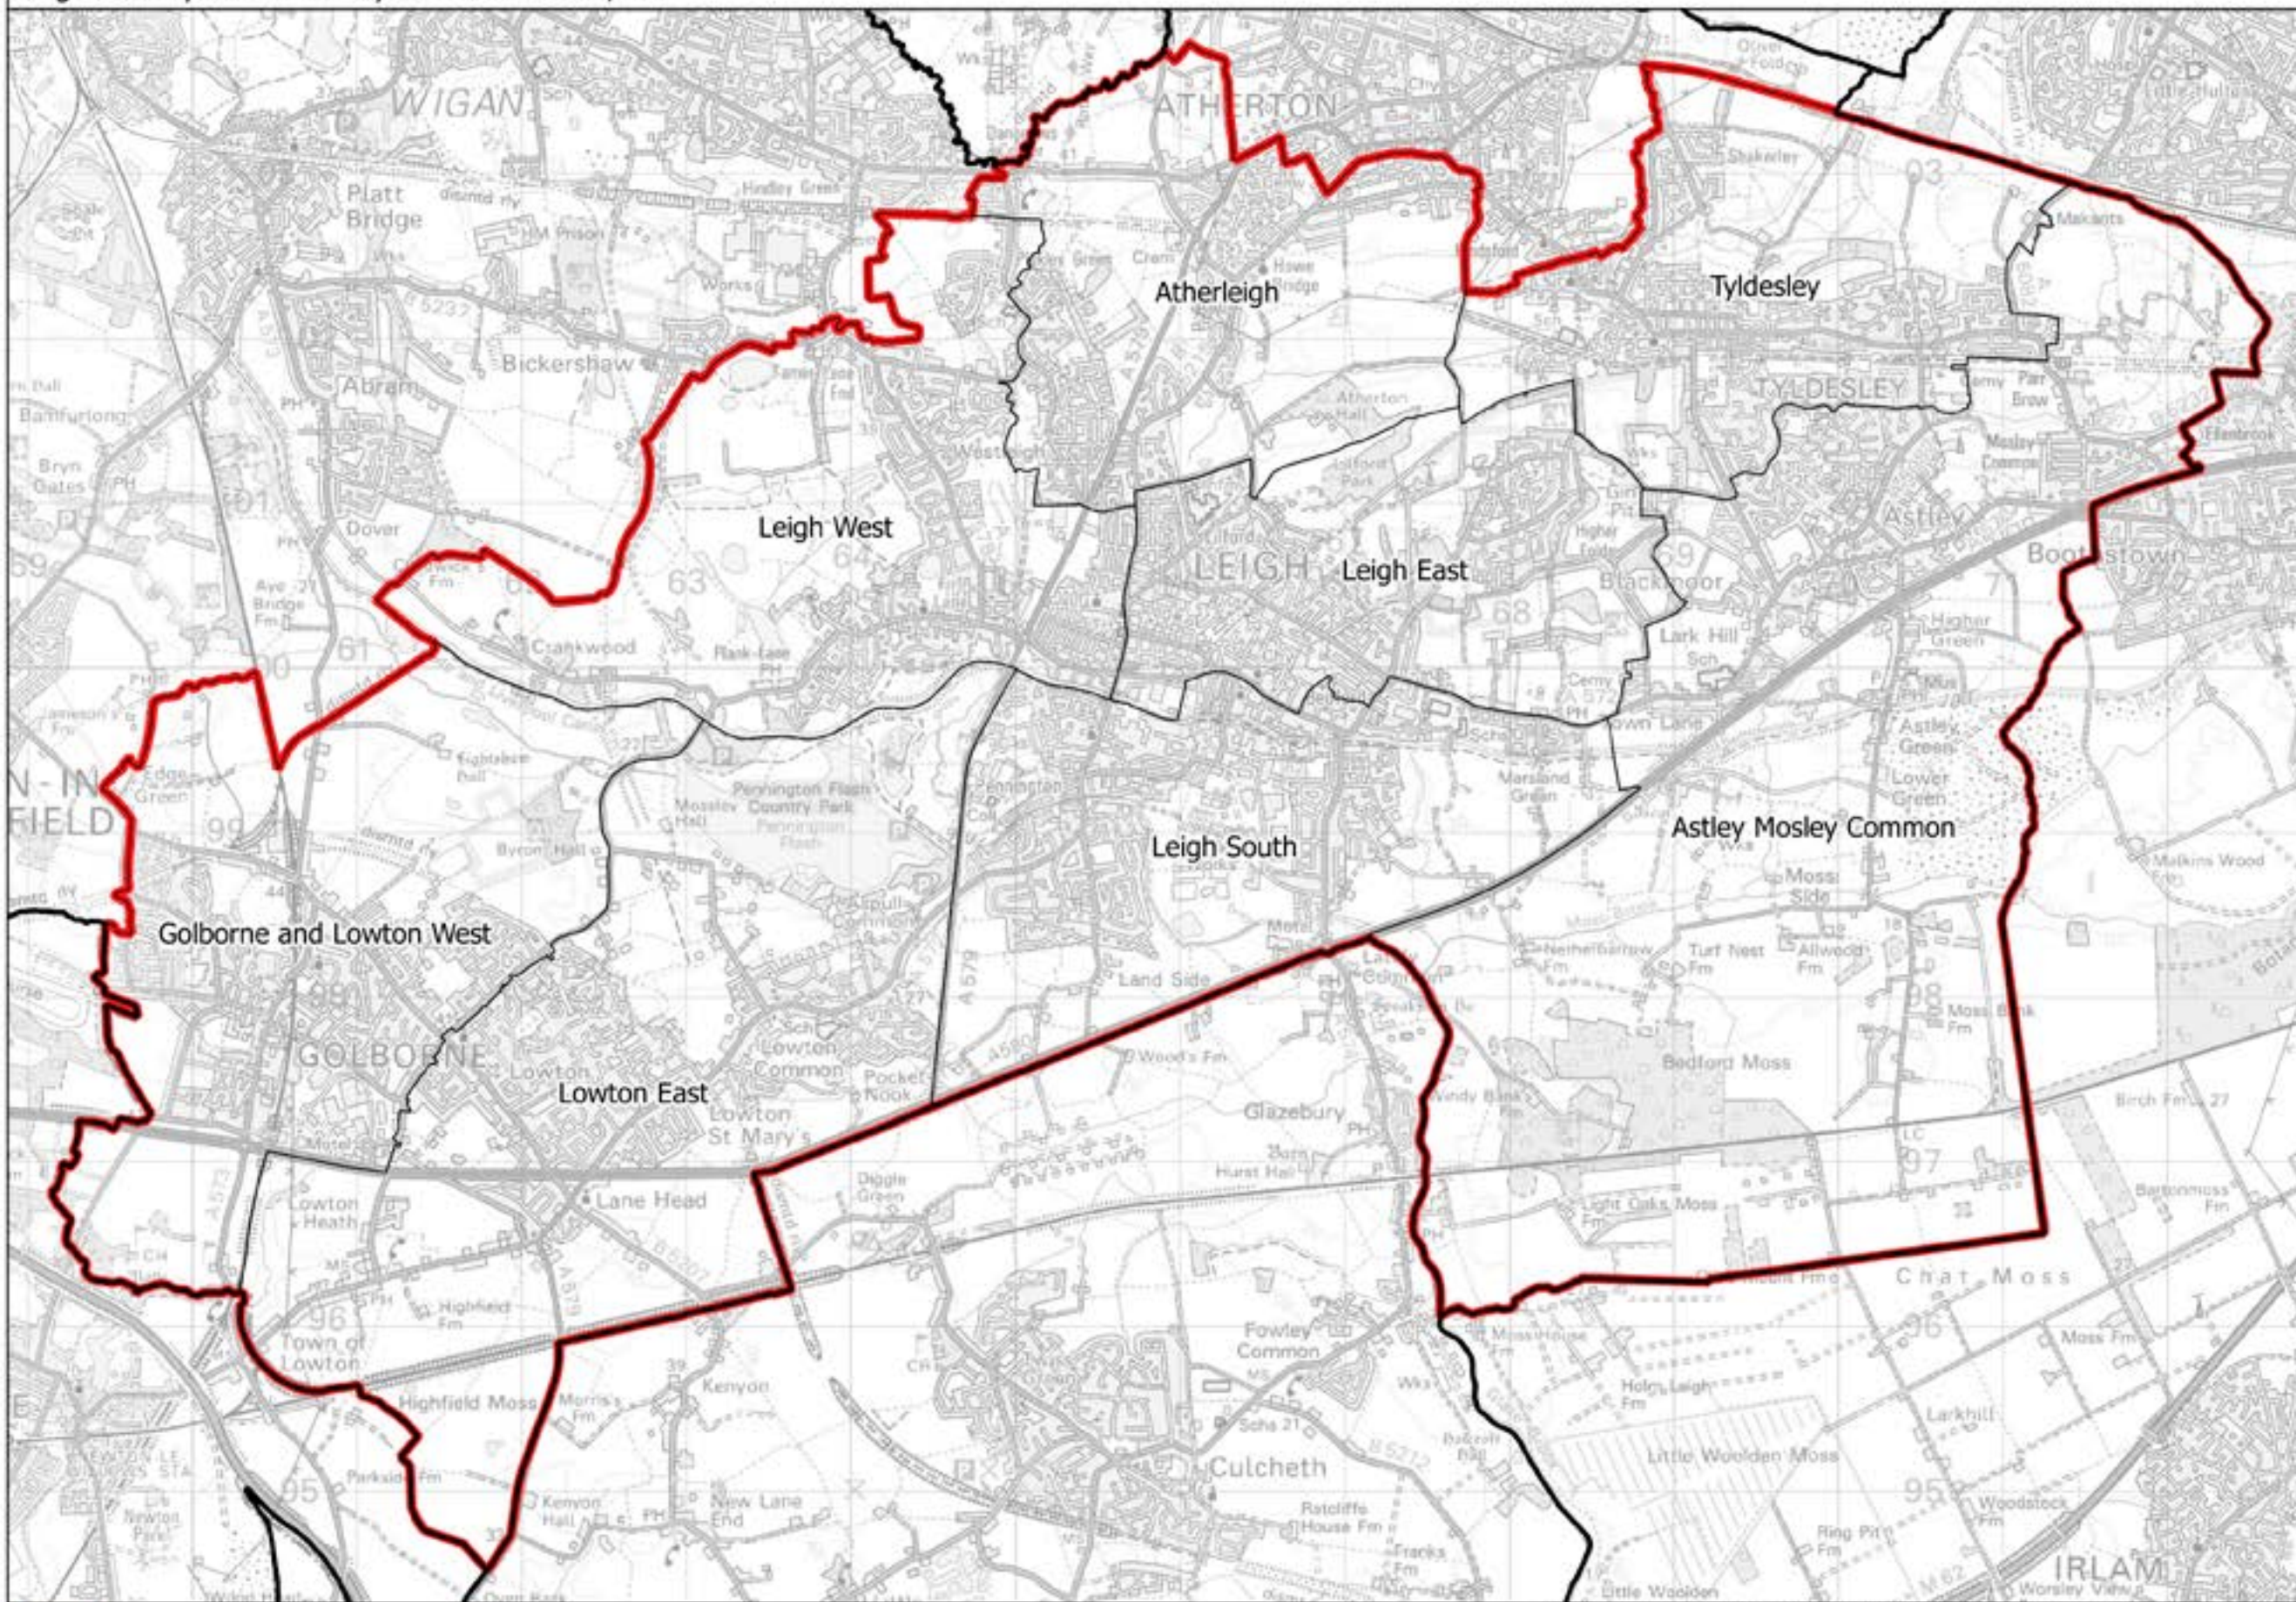

Boundary Commission for England - Initial Proposals for the North West Region  
Leigh County Constituency - Electorate 73,070

— Constituency   
  Local authorities   
  Wards

This map is reproduced from Ordnance Survey material with the permission of Ordnance Survey on behalf of the controller of Her Majesty's Stationery Office (C) Crown Copyright 2016. All rights reserved. Unauthorised reproduction infringes Crown copyright and may lead to prosecution or civil proceedings. Boundary Commission for England 100016289, 2016.