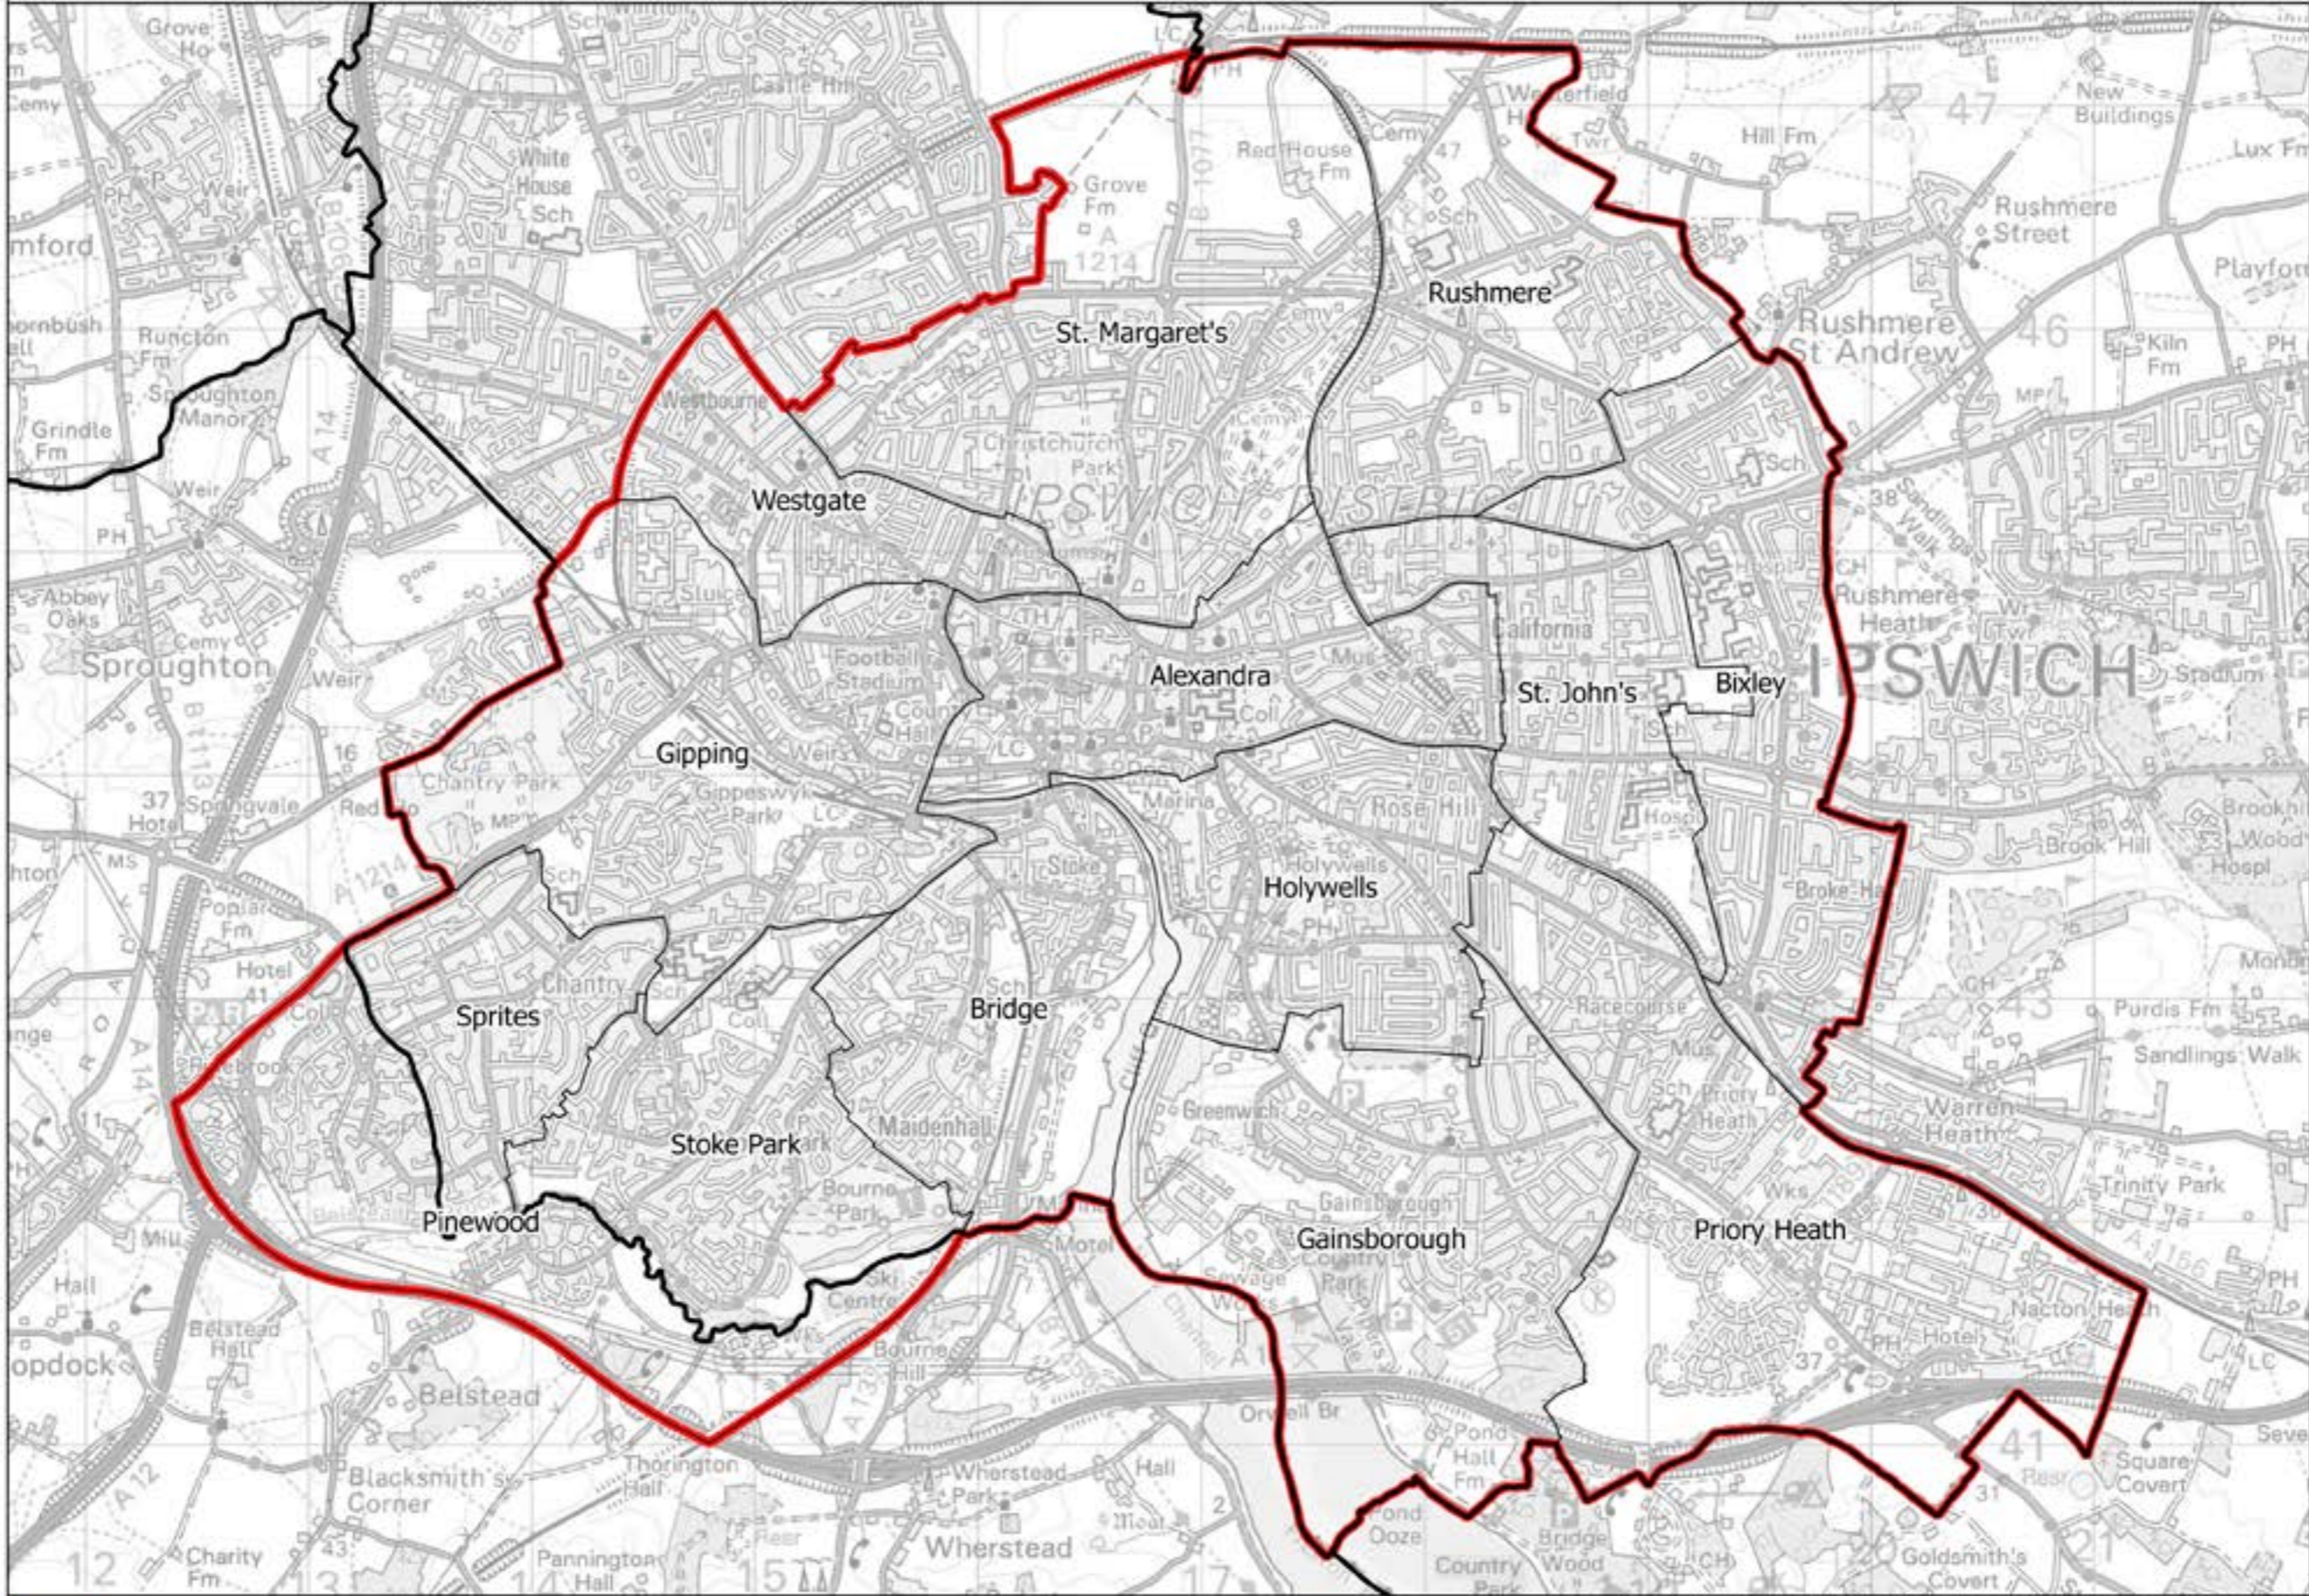

Boundary Commission for England - Initial Proposals for the Eastern Region Ipswich Borough Constituency - Electorate 73,837

— Constituency — Local authorities — Wards

This map is reproduced from Ordnance Survey material with the permission of Ordnance Survey on behalf of the controller of Her Majesty's Stationery Office (C) Crown Copyright 2016. All rights reserved. Unauthorised reproduction infringes Crown copyright and may lead to prosecution or civil proceedings. Boundary Commission for England 100016289, 2016.