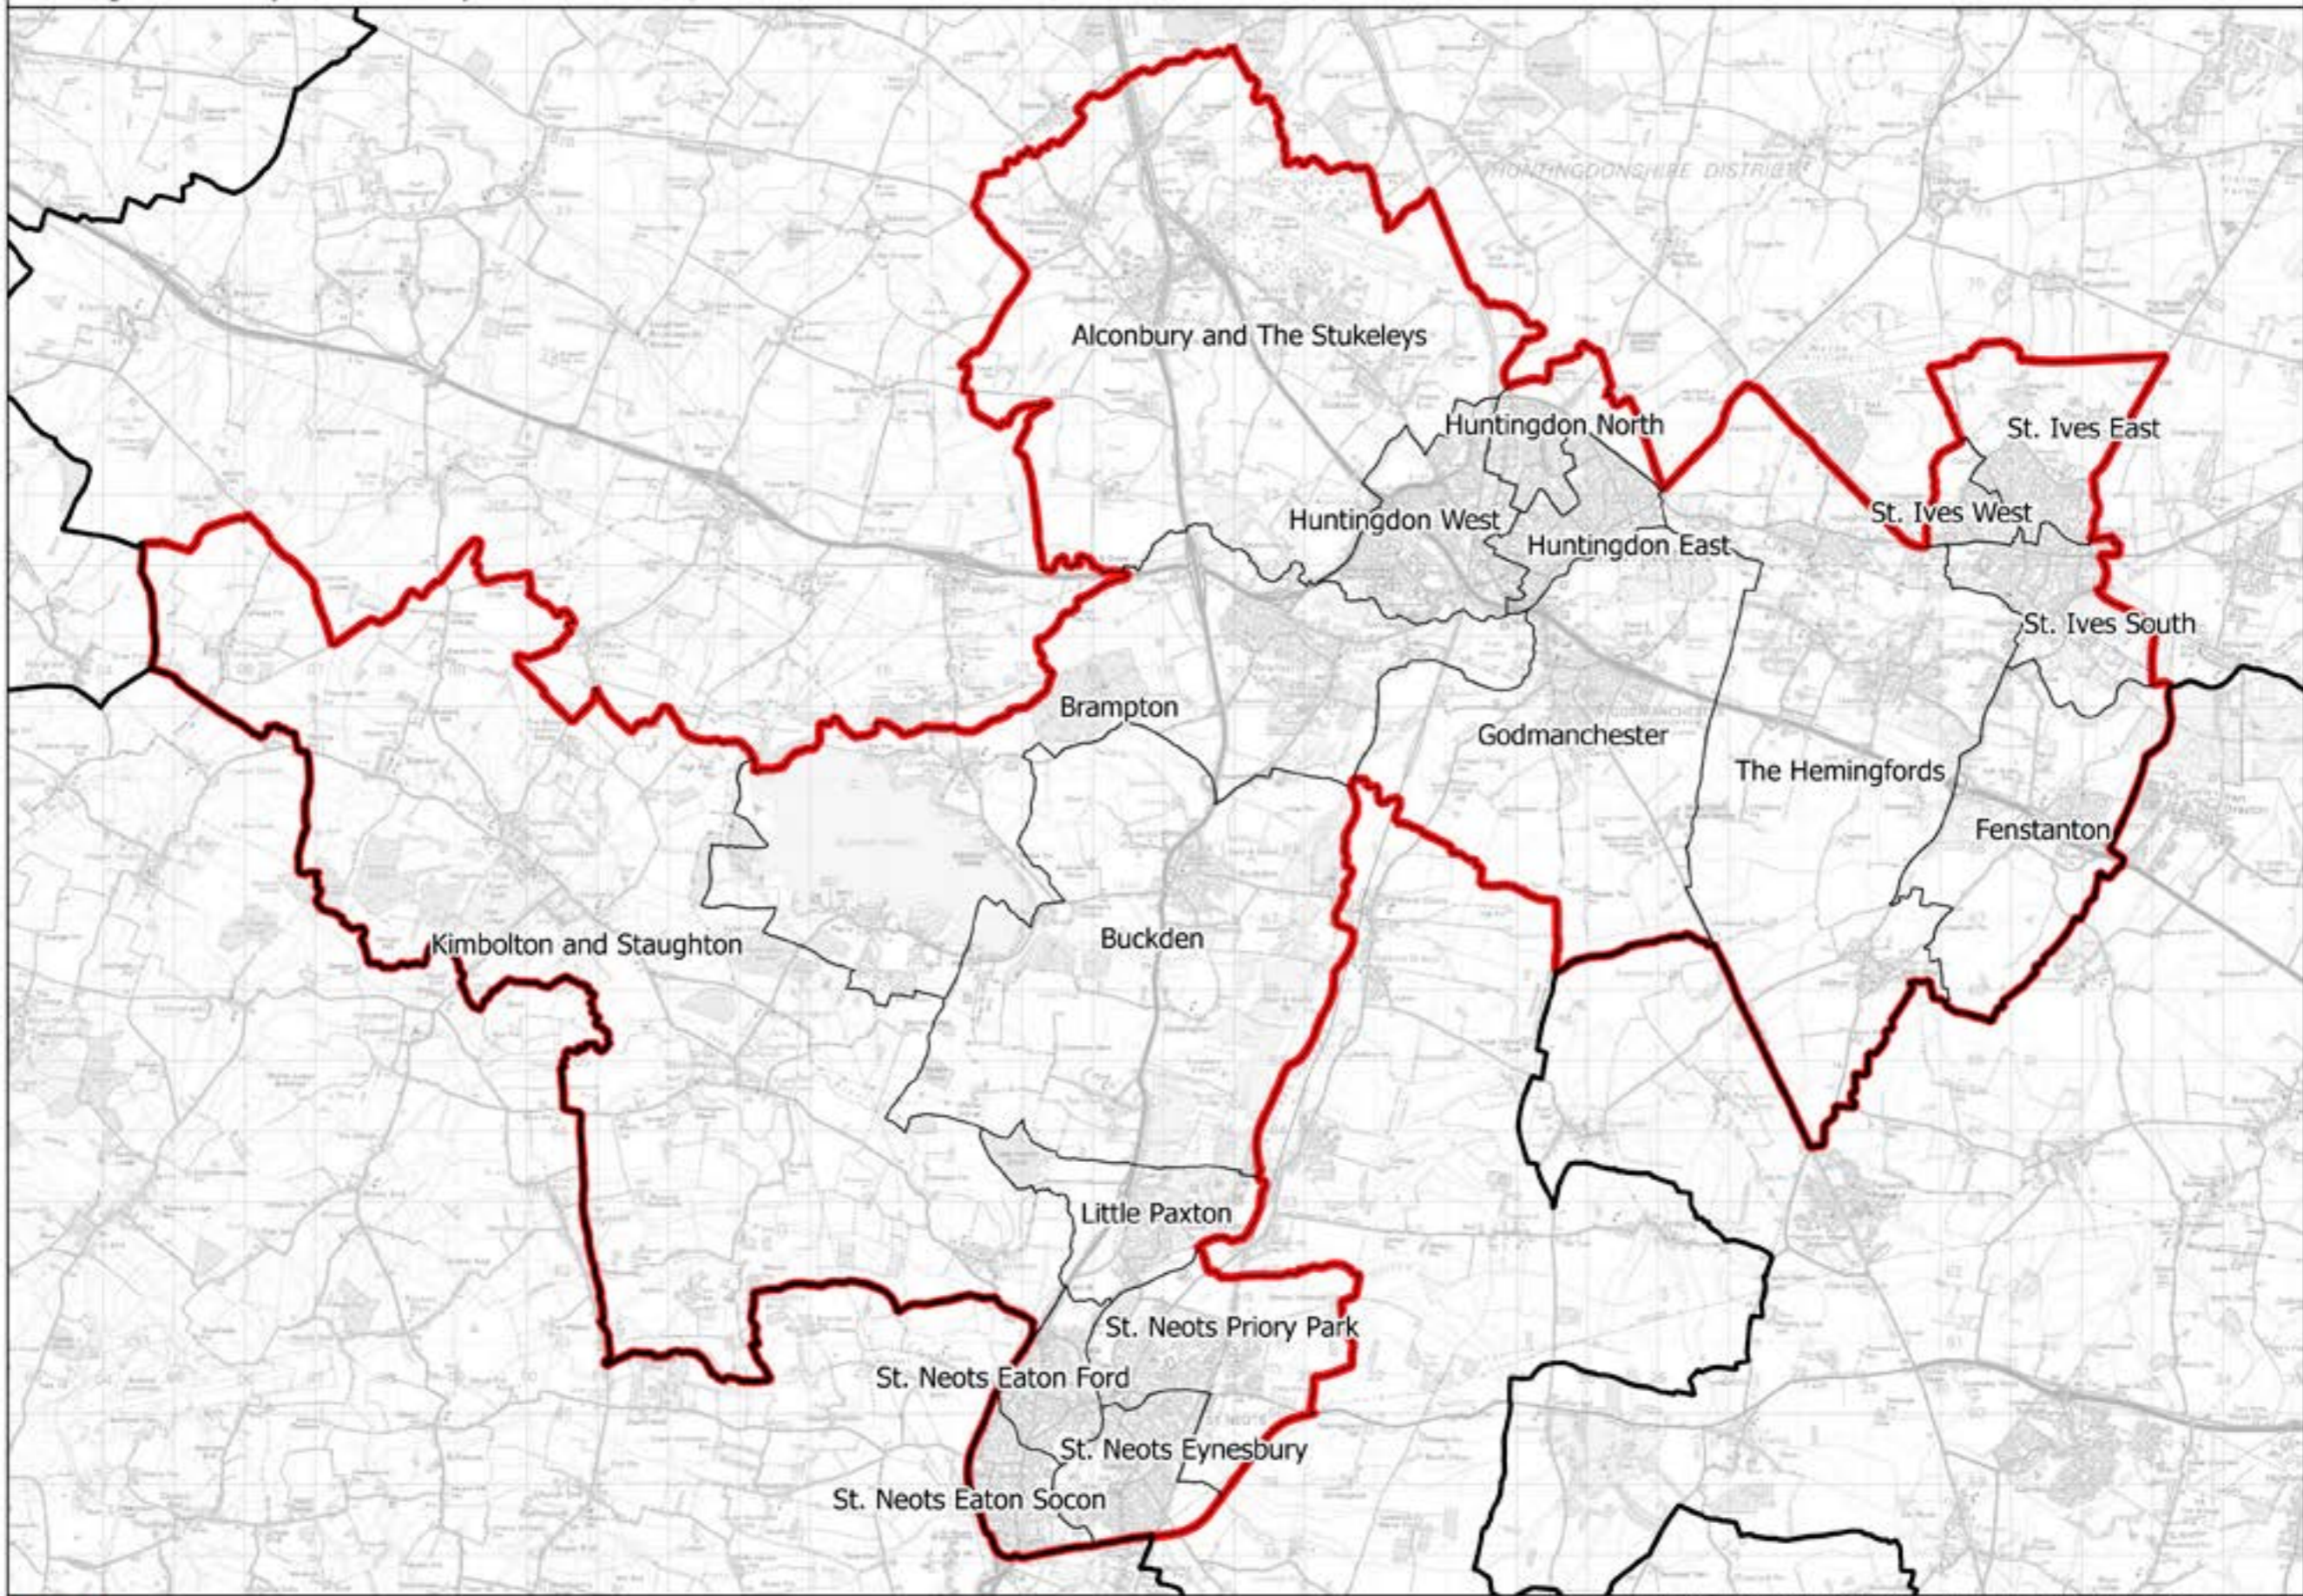

Boundary Commission for England - Initial Proposals for the Eastern Region
Huntingdon County Constituency - Electorate 77,715

— Constituency — Local authorities — Wards

This map is reproduced from Ordnance Survey material with the permission of Ordnance Survey on behalf of the controller of Her Majesty's Stationery Office (C) Crown Copyright 2016. All rights reserved. Unauthorised reproduction infringes Crown copyright and may lead to prosecution or civil proceedings. Boundary Commission for England 100016289, 2016.