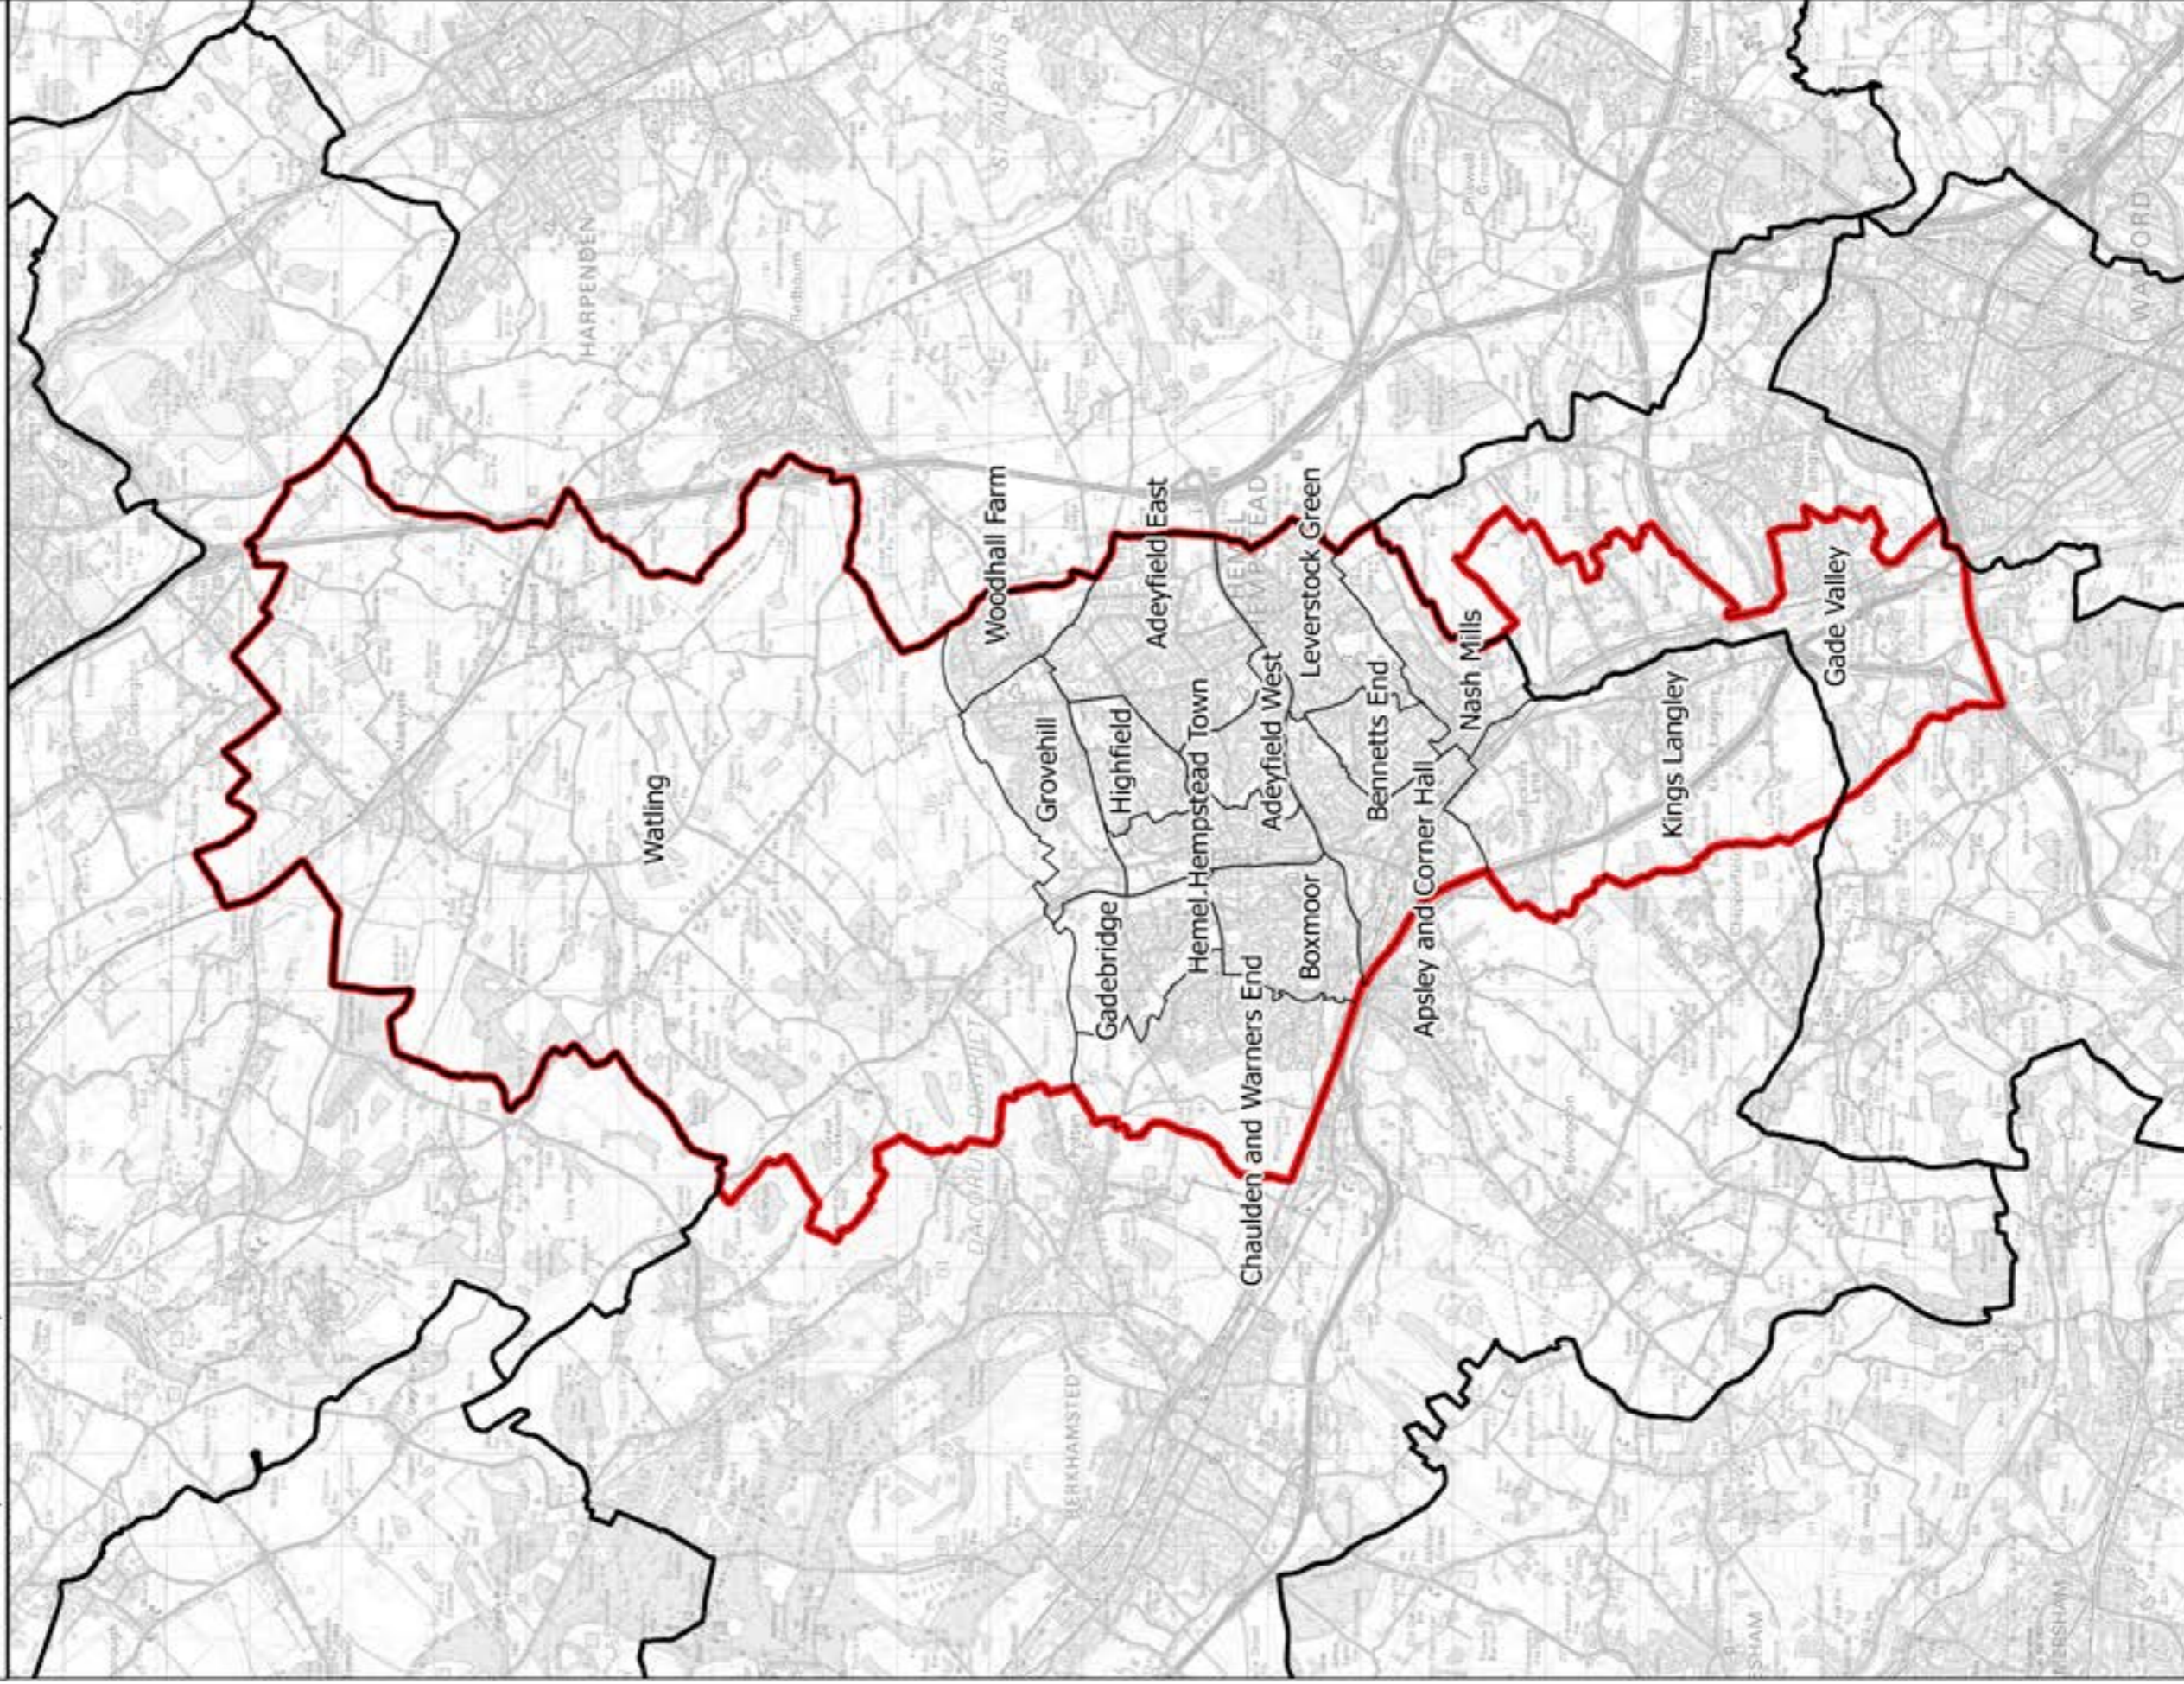

Boundary Commission for England - Initial Proposals for the Eastern Region
 Hemel Hempstead County Constituency - Electorate 73,526

This map is reproduced from Ordnance Survey material with the permission of Ordnance Survey on behalf of the controller of Her Majesty's Stationery Office (C) Crown Copyright 2016. All rights reserved. Unauthorised reproduction infringes Crown copyright and may lead to prosecution or civil proceedings. Boundary Commission for England 100018298, 2016.

— Constituency — Local authorities — Wards