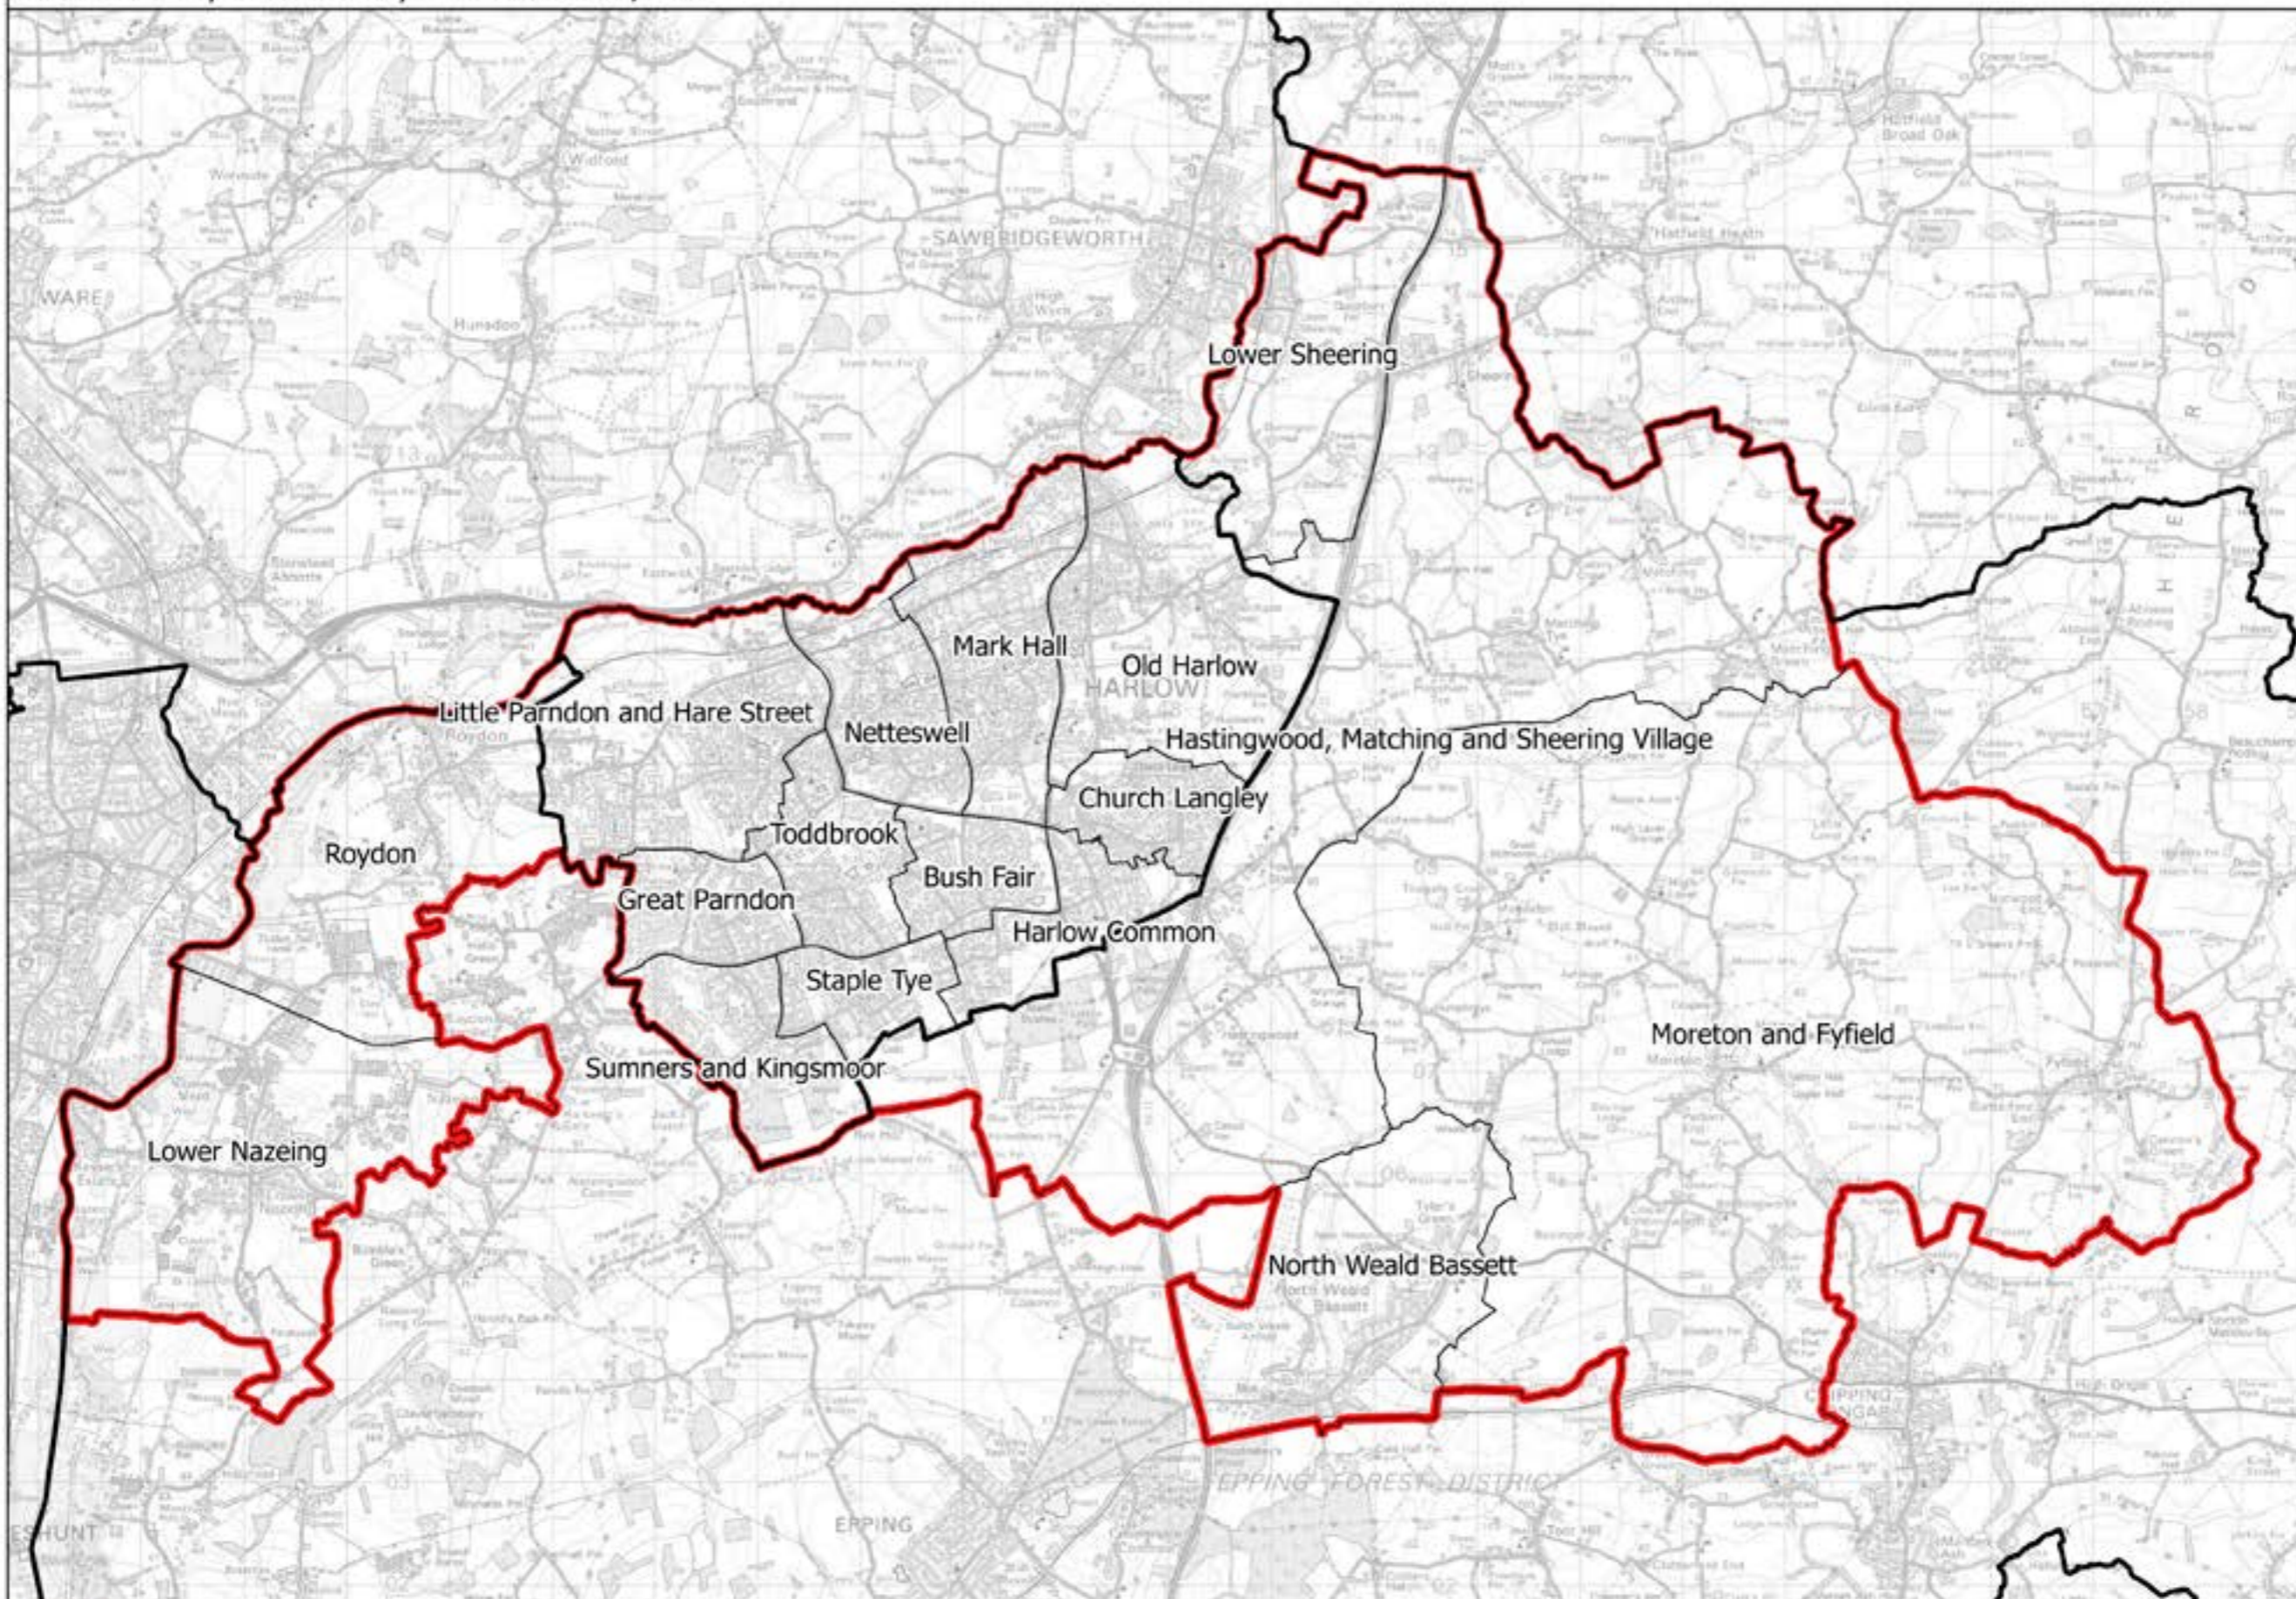

# Boundary Commission for England - Initial Proposals for the Eastern Region Harlow County Constituency - Electorate 71,459

— Constituency   
  Local authorities   
  Wards

This map is reproduced from Ordnance Survey material with the permission of Ordnance Survey on behalf of the controller of Her Majesty's Stationery Office (C) Crown Copyright 2016. All rights reserved. Unauthorised reproduction infringes Crown copyright and may lead to prosecution or civil proceedings. Boundary Commission for England 100016289, 2016.