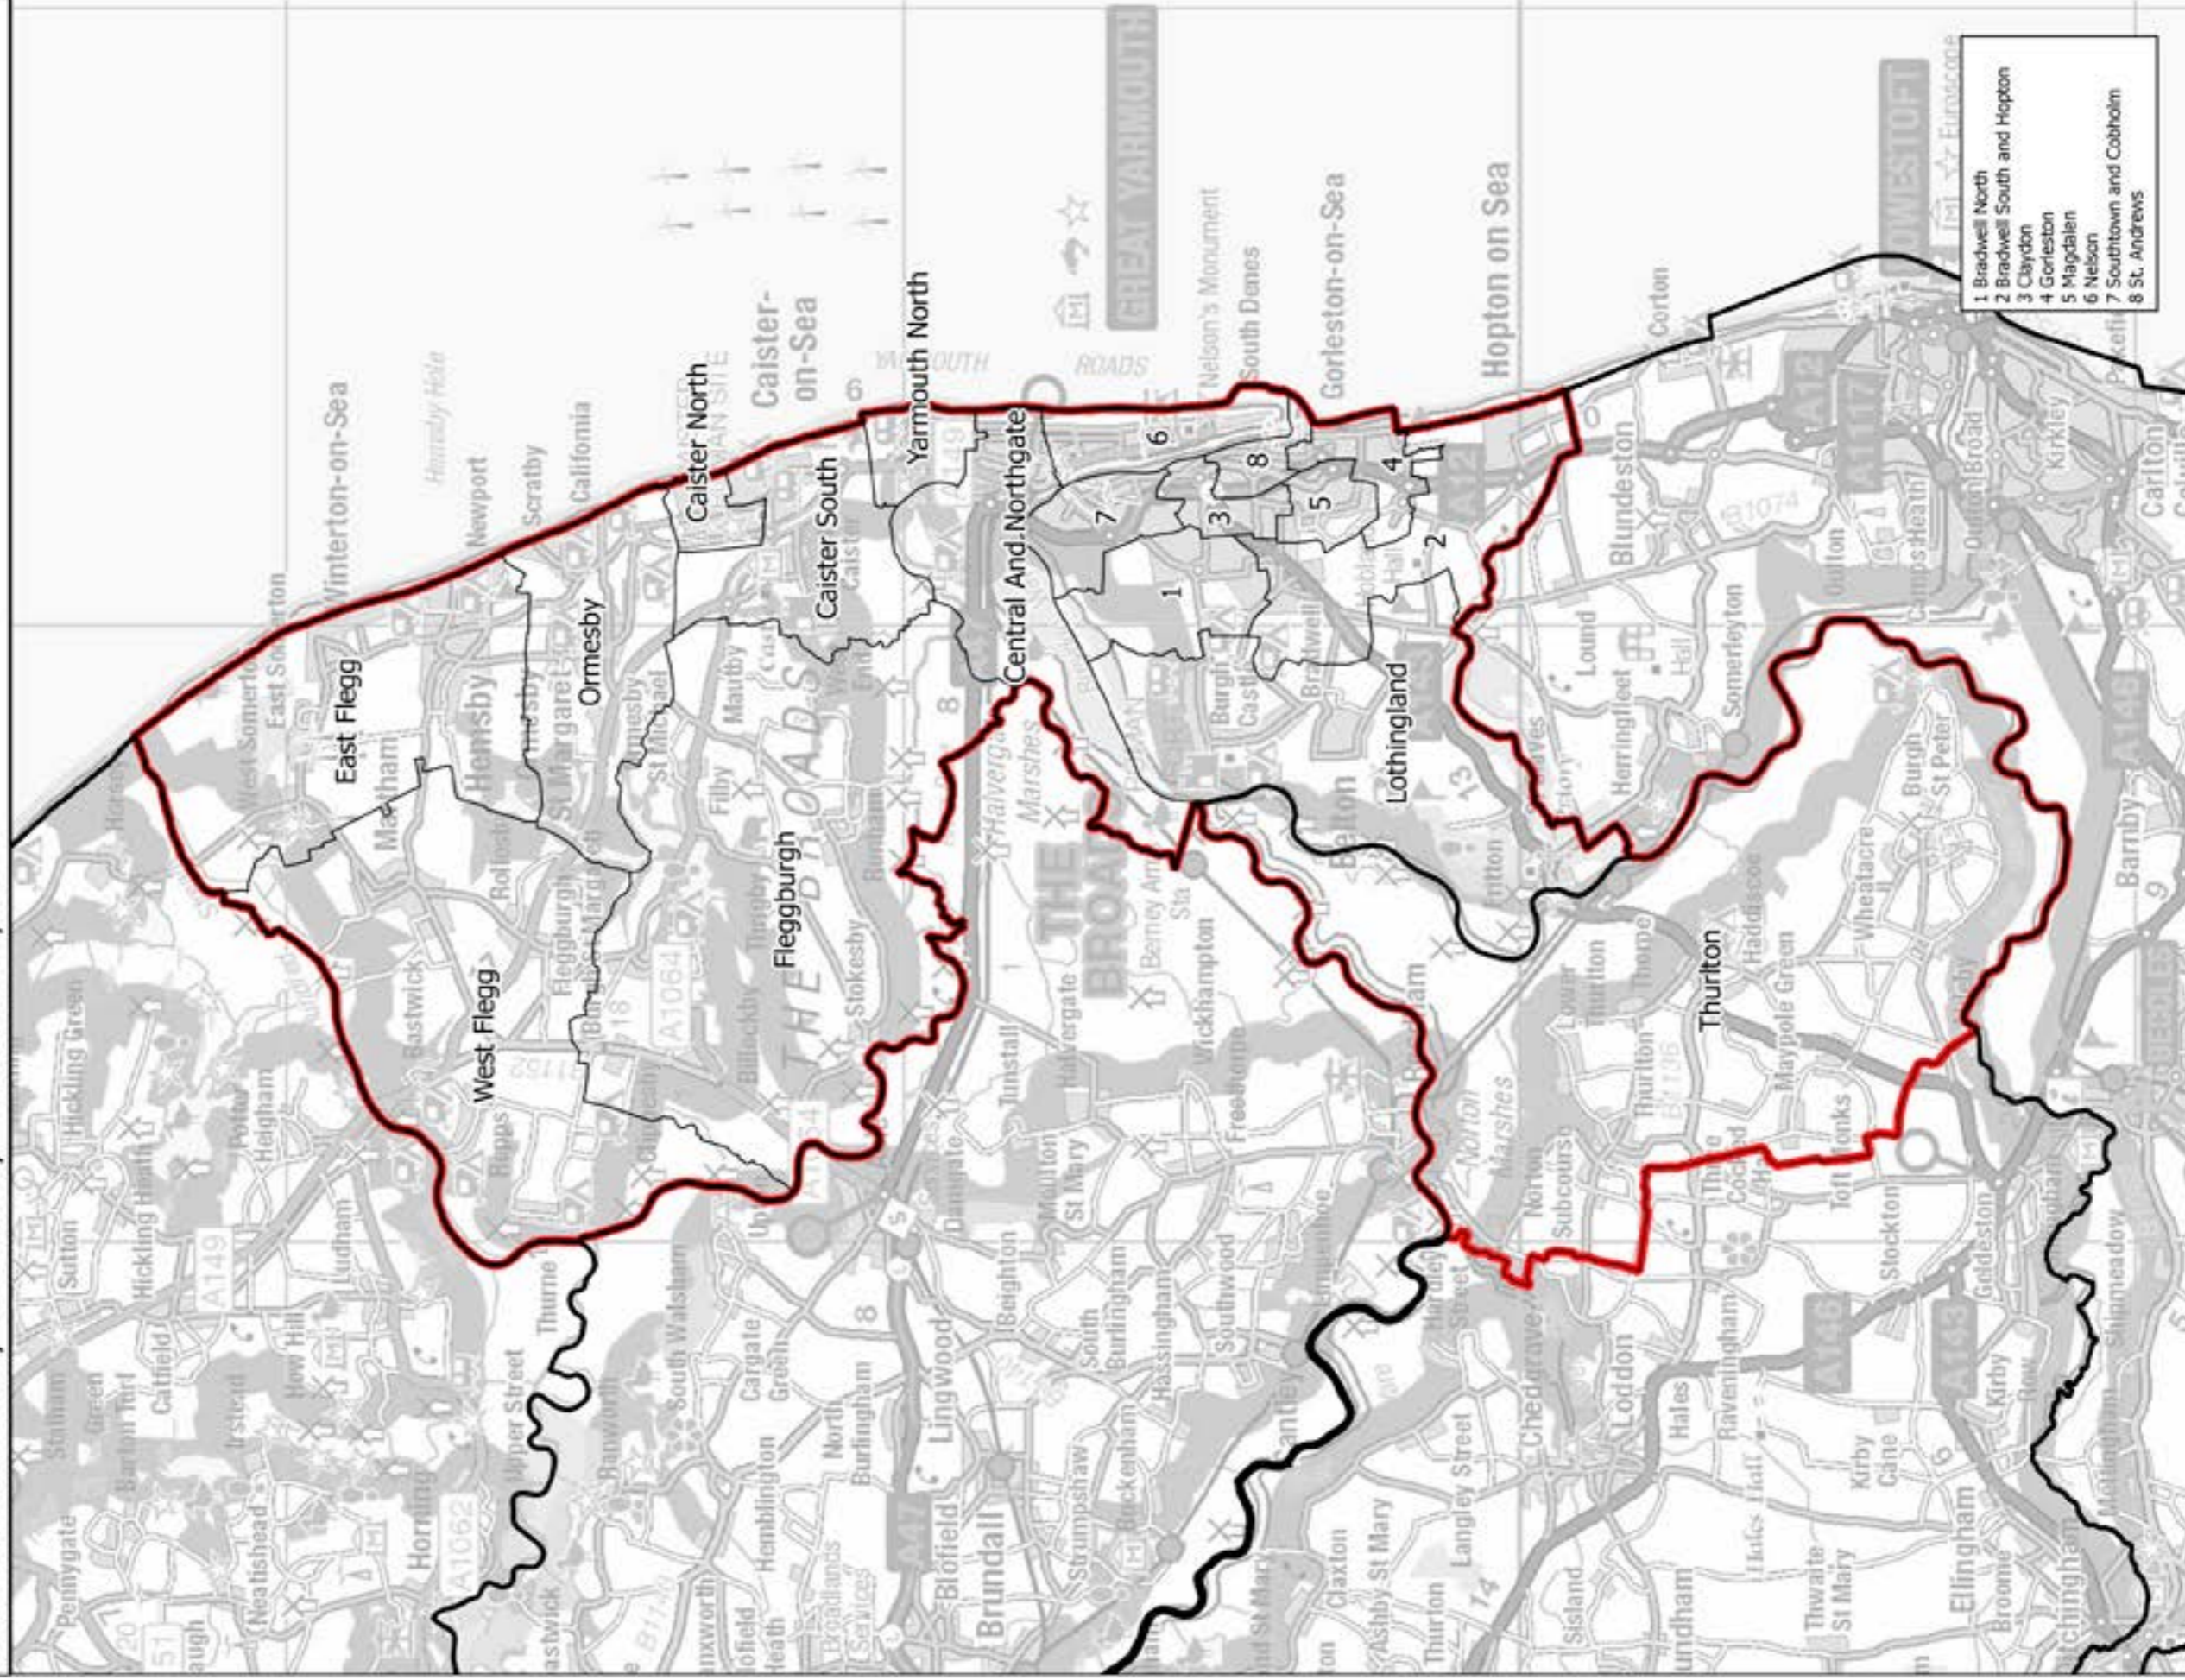

Boundary Commission for England - Initial Proposals for the Eastern Region
 Great Yarmouth County Constituency - Electorate 71,907

This map is reproduced from Ordnance Survey material with the permission of Ordnance Survey on behalf of the controller of Her Majesty's Stationery Office (C) Crown Copyright 2016. All rights reserved. Unauthorised reproduction infringes Crown copyright and may lead to prosecution or civil proceedings. Boundary Commission for England 100018298, 2016.