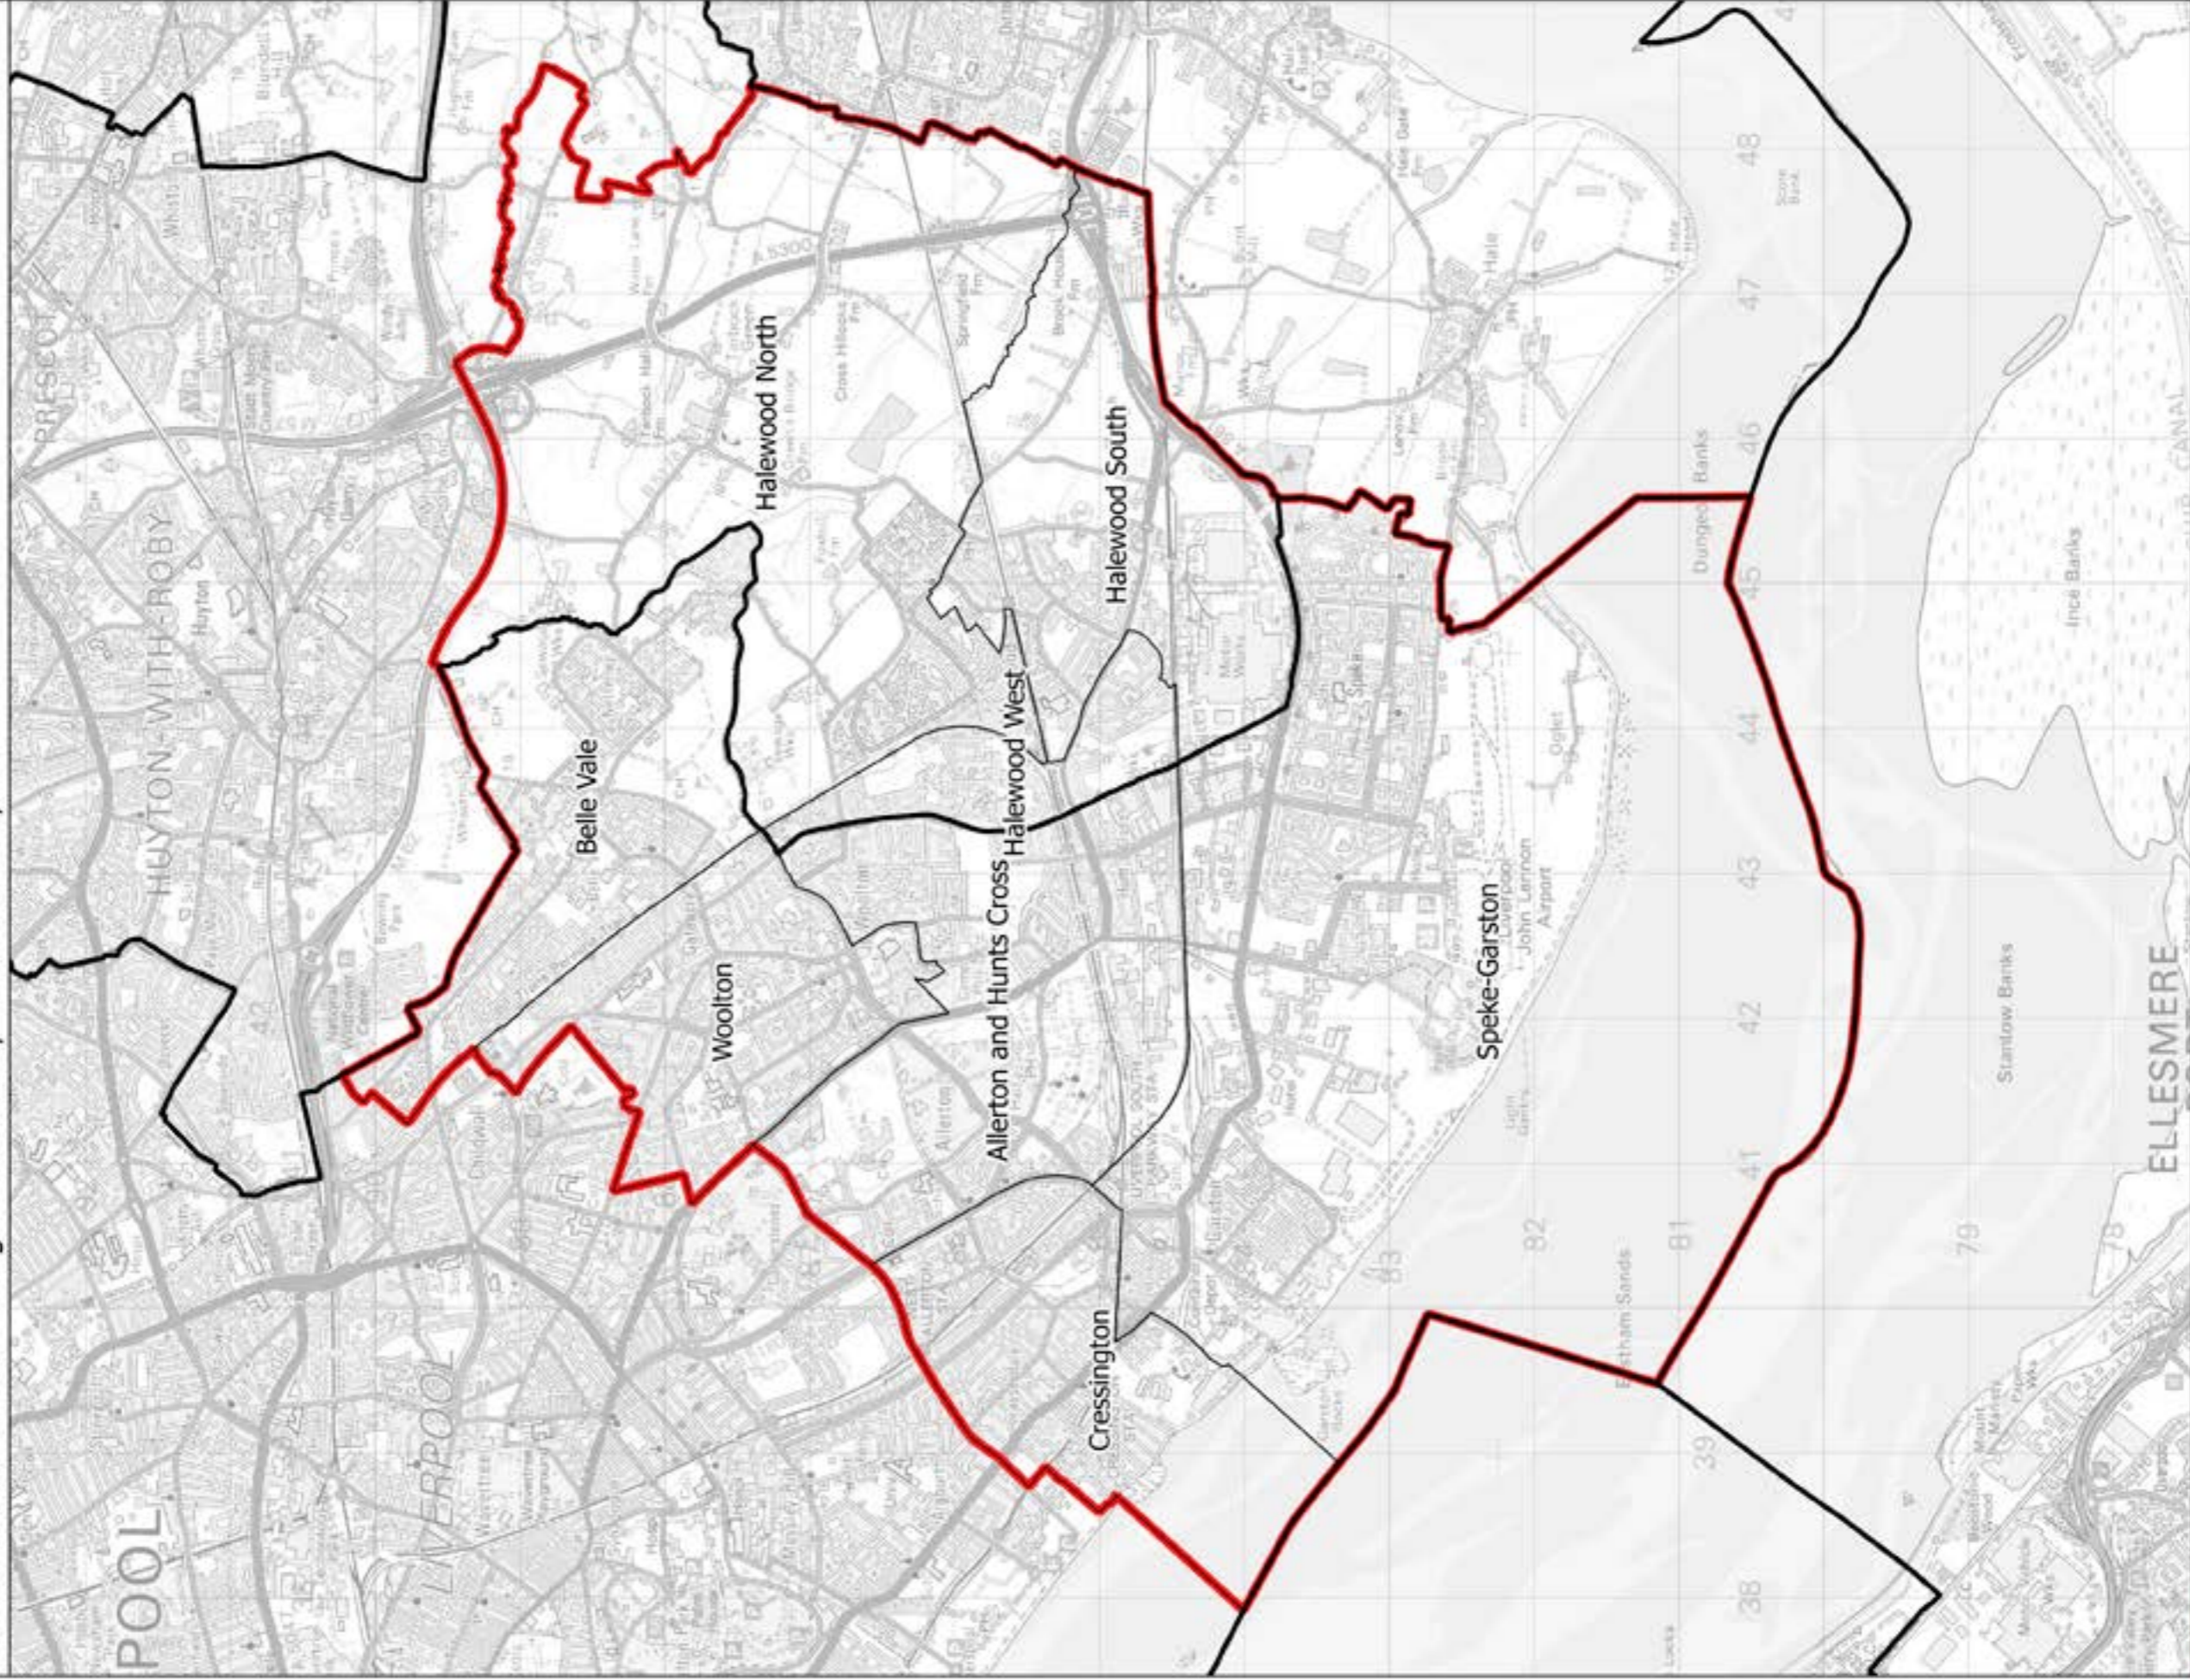

Boundary Commission for England - Initial Proposals for the North West Region  
 Garston and Halewood Borough Constituency - Electorate 71,942

— Constituency — Local authorities — Wards

This map is reproduced from Ordnance Survey material with the permission of Ordnance Survey on behalf of the controller of Her Majesty's Stationery Office (C) Crown Copyright 2016. All rights reserved. Unauthorised reproduction infringes Crown copyright and may lead to prosecution or civil proceedings. Boundary Commission for England 100018298, 2016.