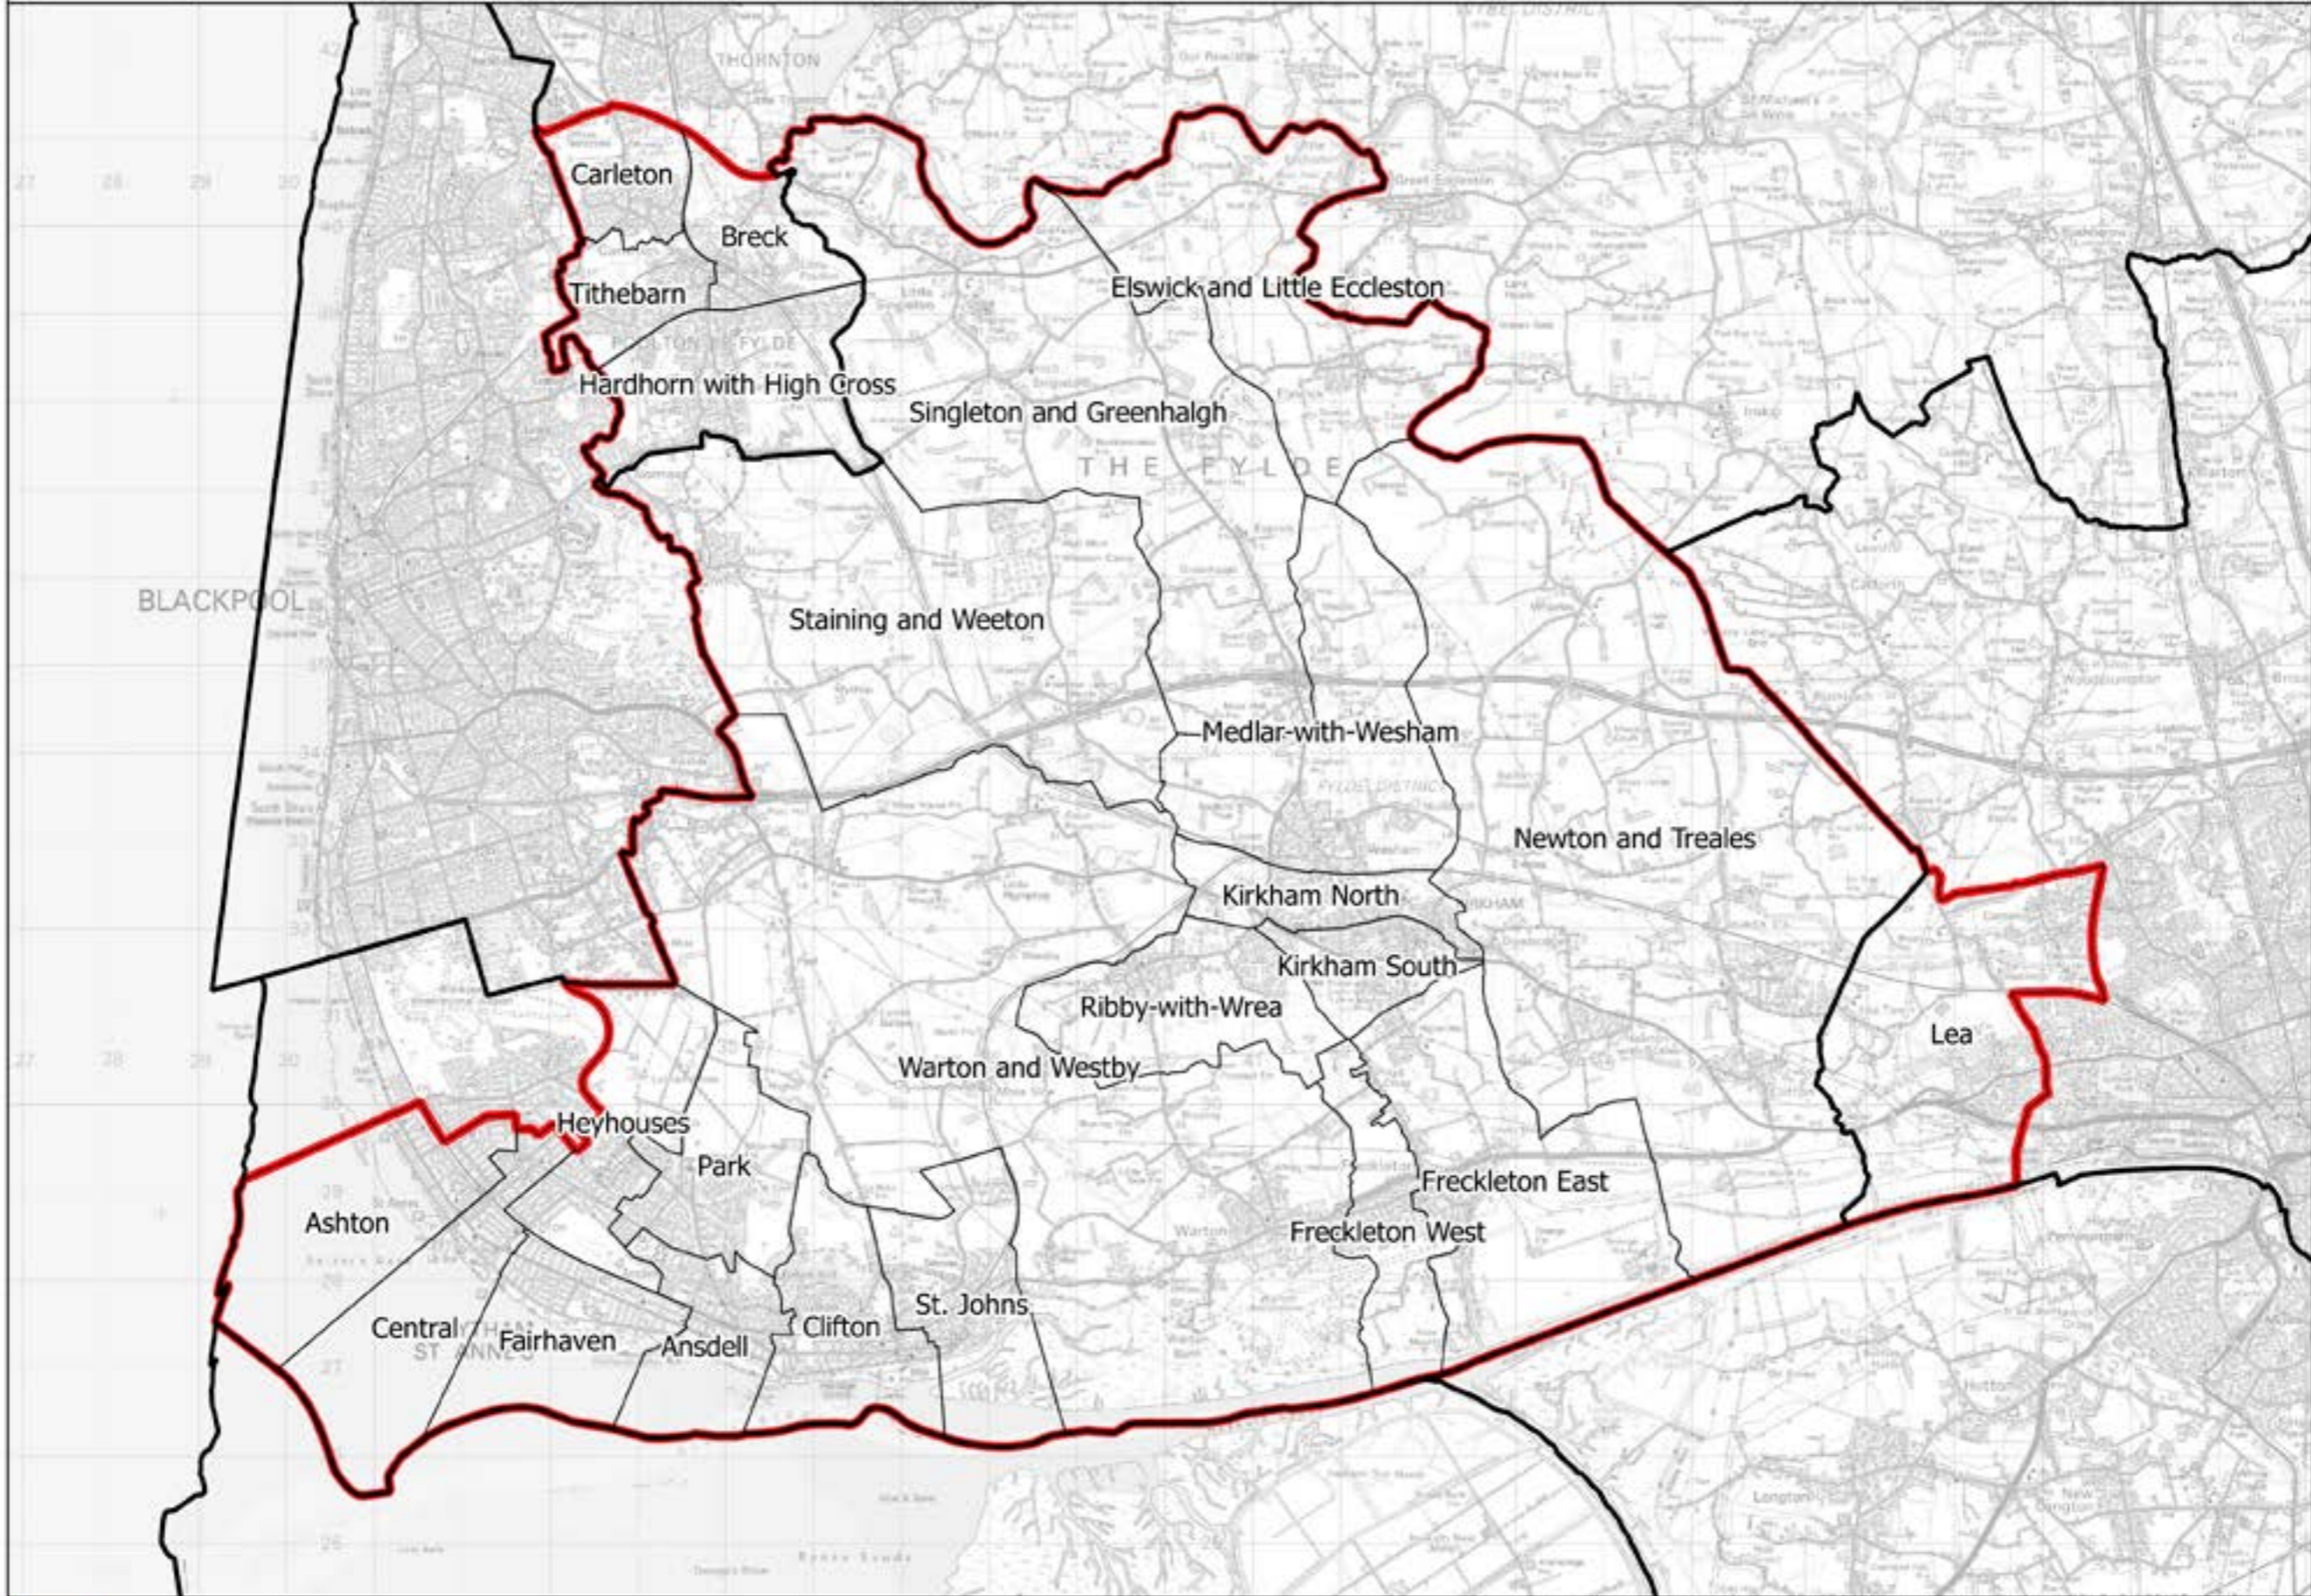

Boundary Commission for England - Initial Proposals for the North West Region  
Fylde County Constituency - Electorate 72,103

— Constituency   
  Local authorities   
  Wards

This map is reproduced from Ordnance Survey material with the permission of Ordnance Survey on behalf of the controller of Her Majesty's Stationery Office (C) Crown Copyright 2016. All rights reserved. Unauthorised reproduction infringes Crown copyright and may lead to prosecution or civil proceedings. Boundary Commission for England 100016289, 2016.