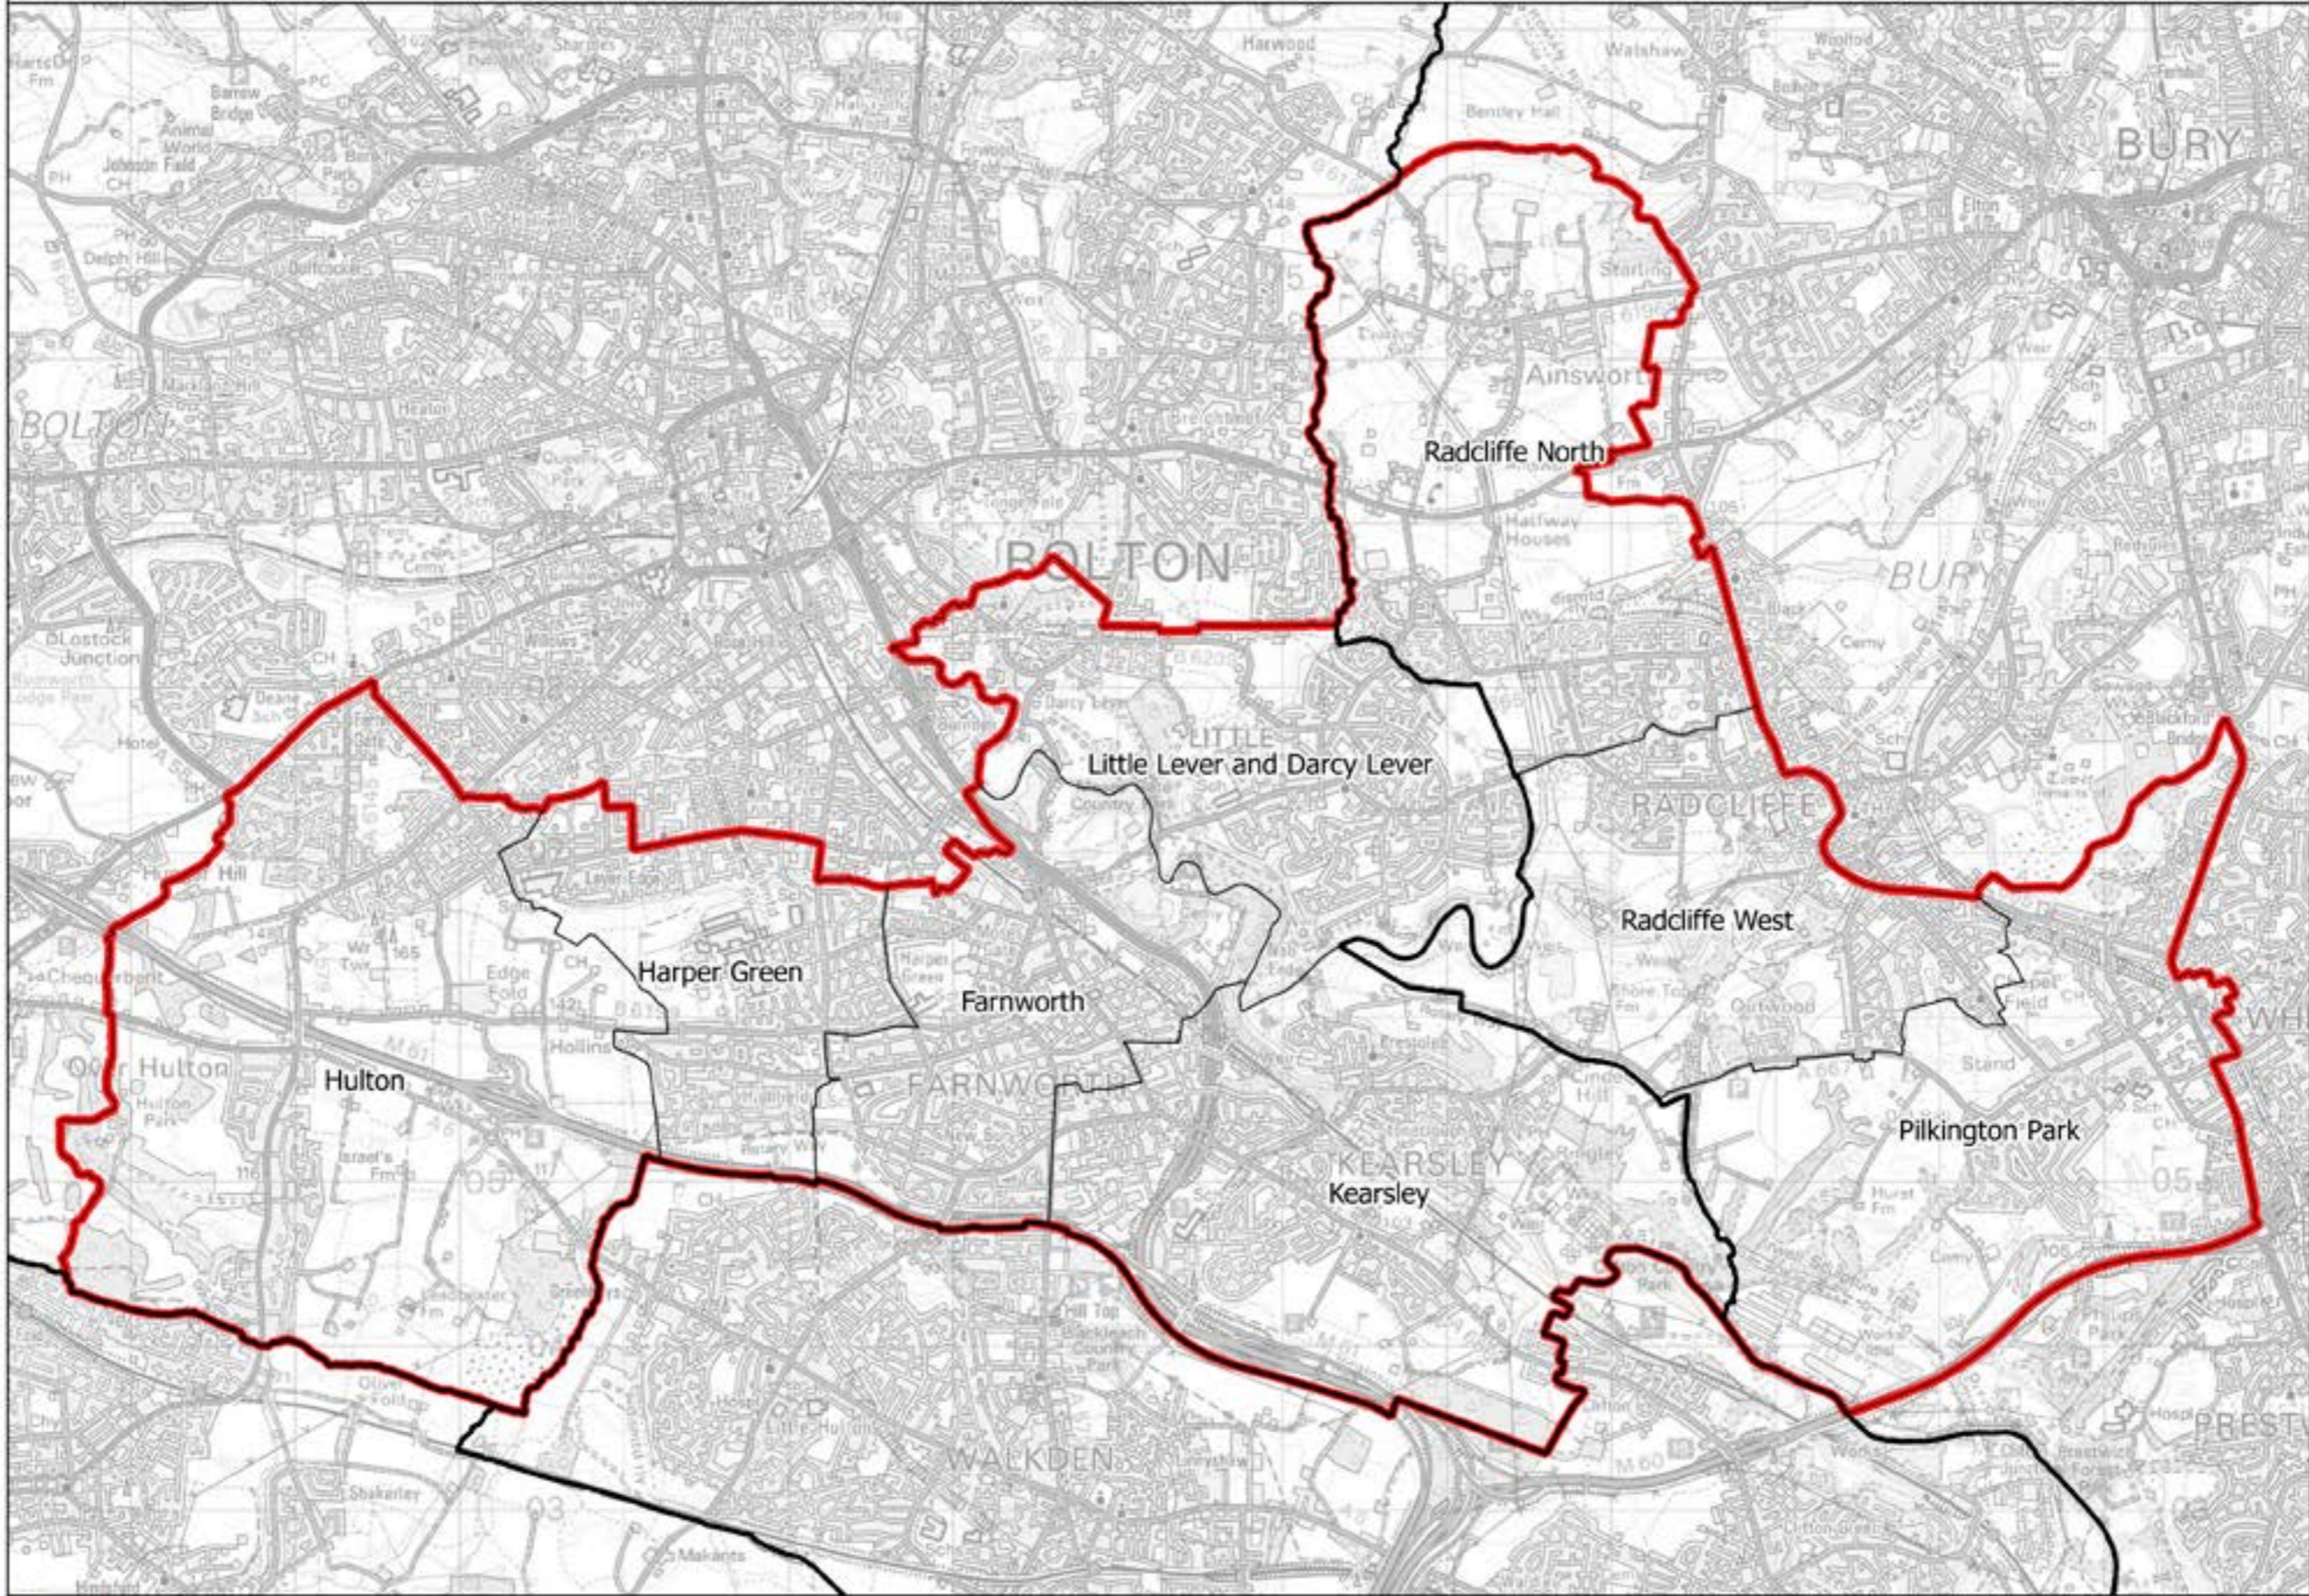

Boundary Commission for England - Initial Proposals for the North West Region
Farnworth Borough Constituency - Electorate 71,142

— Constituency — Local authorities — Wards

This map is reproduced from Ordnance Survey material with the permission of Ordnance Survey on behalf of the controller of Her Majesty's Stationery Office (C) Crown Copyright 2016. All rights reserved. Unauthorised reproduction infringes Crown copyright and may lead to prosecution or civil proceedings. Boundary Commission for England 100016289, 2016.