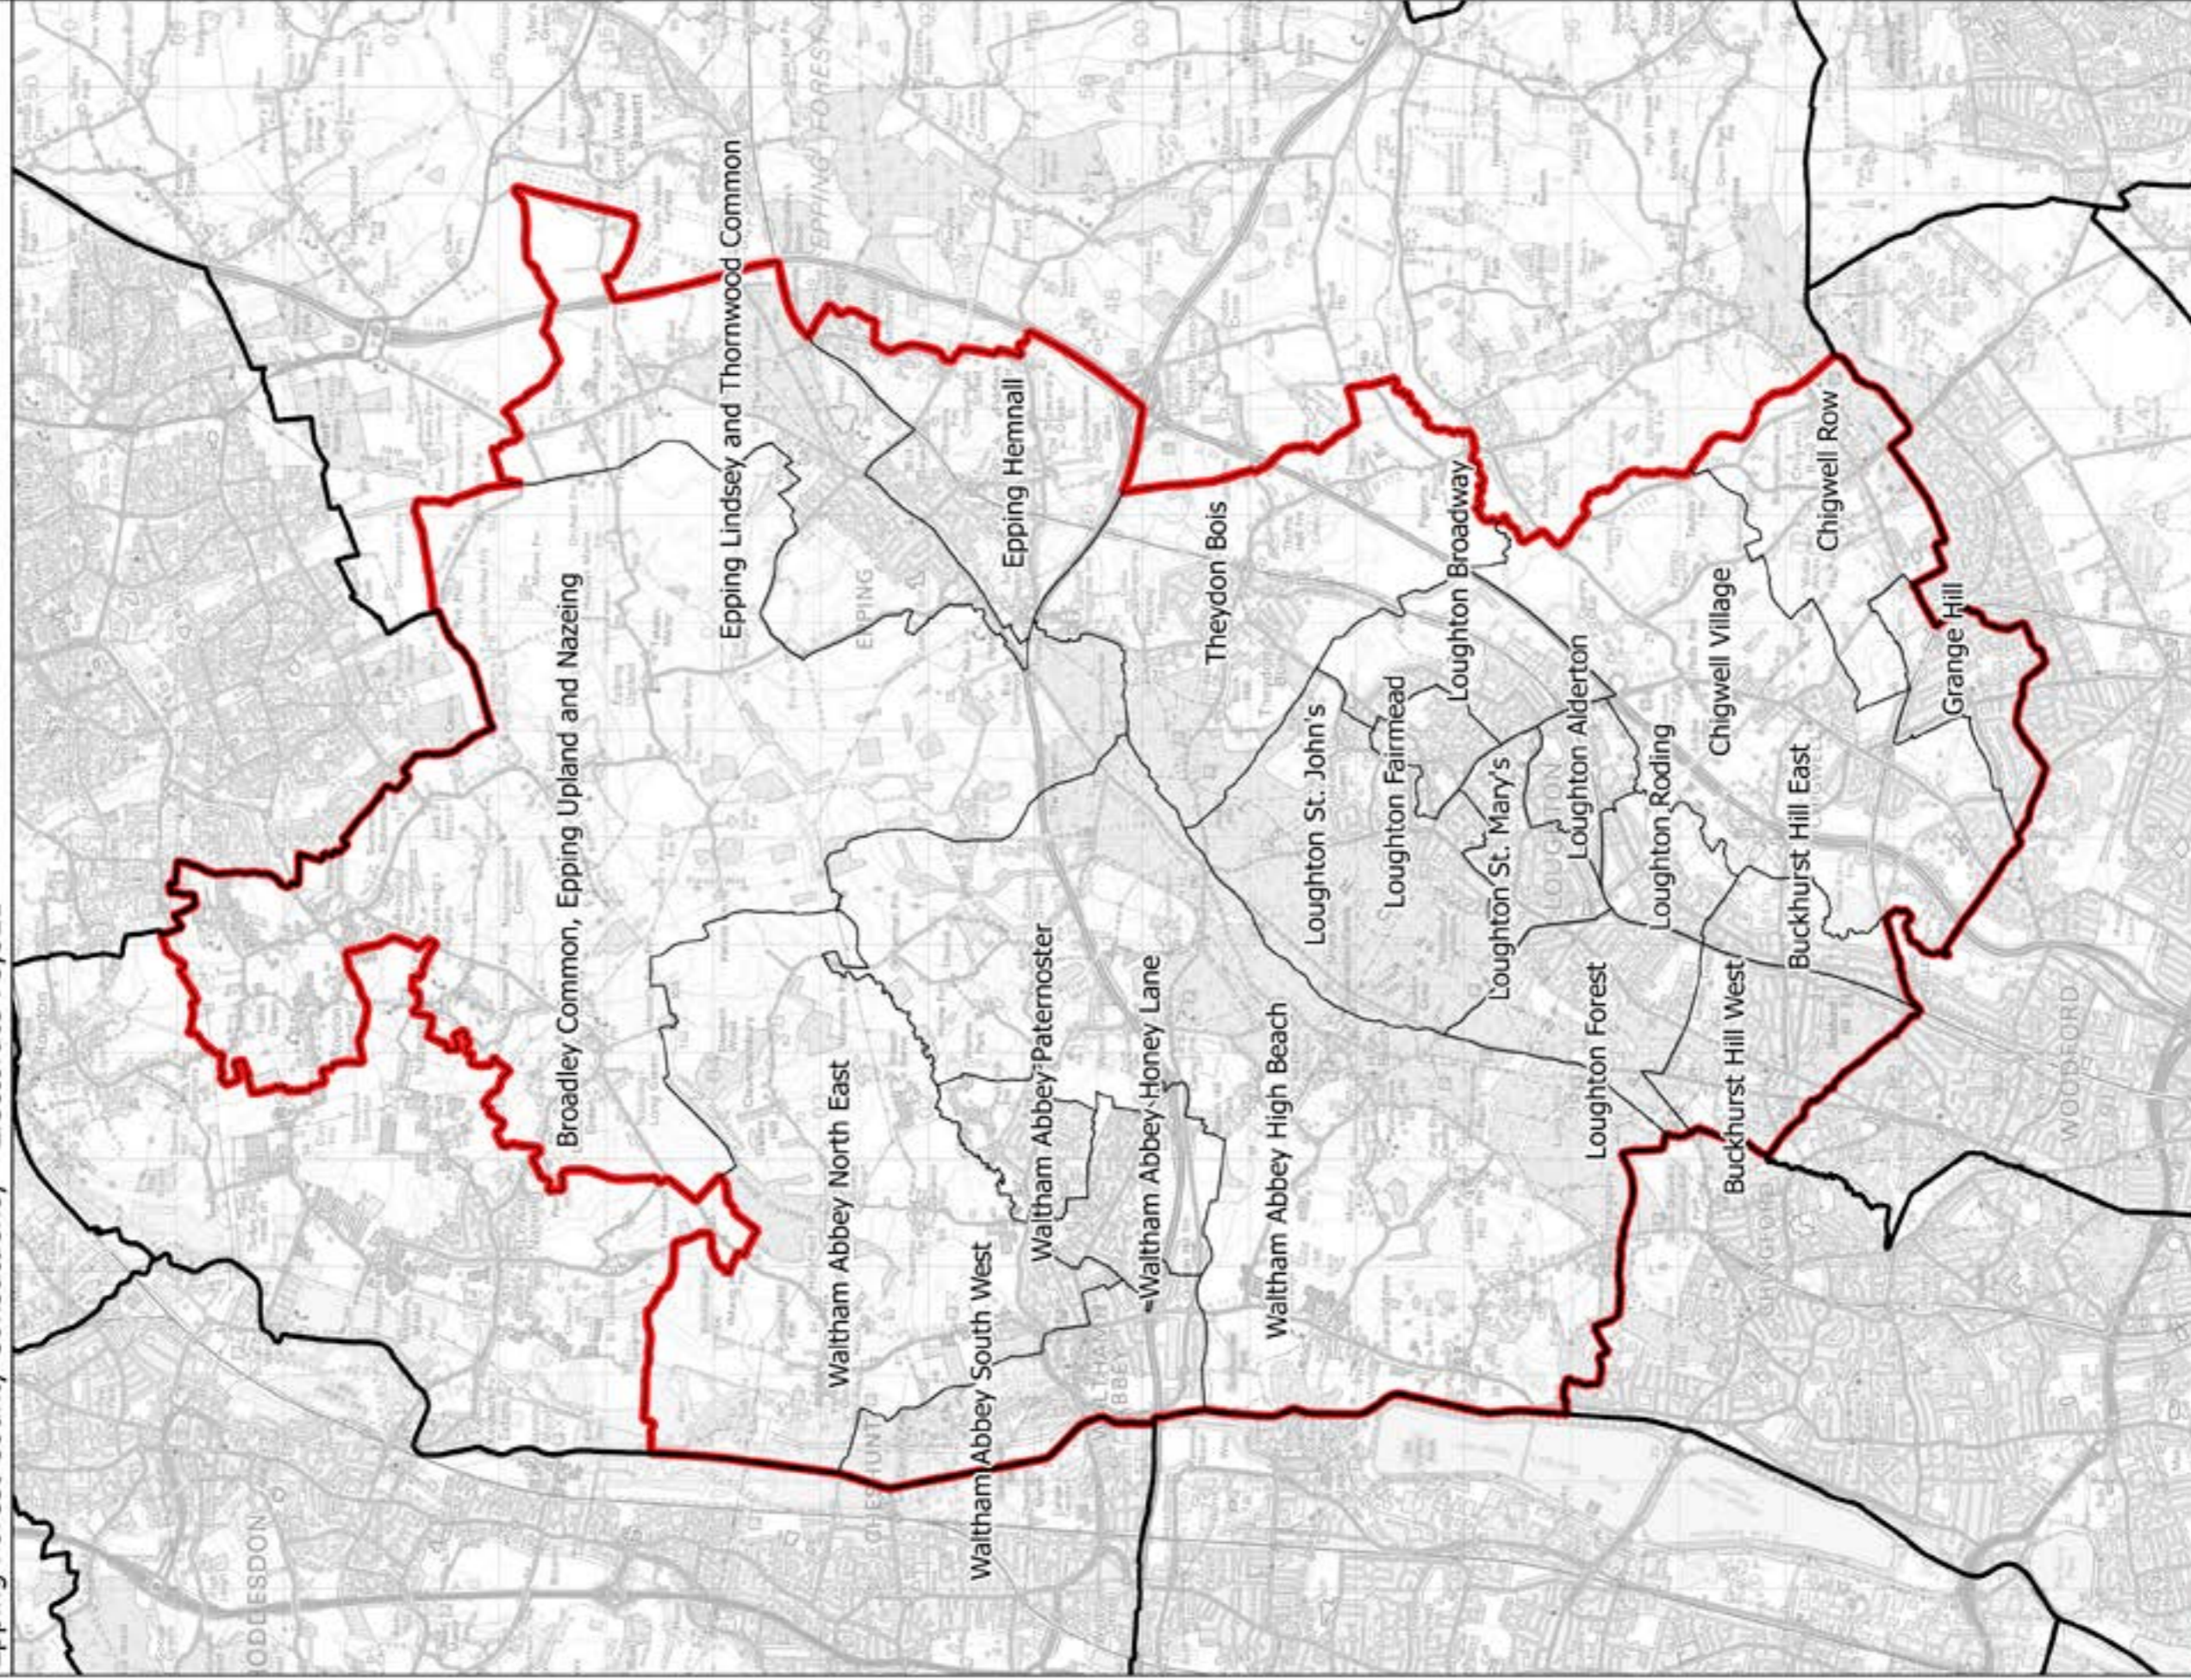

Boundary Commission for England - Initial Proposals for the Eastern Region
 Epping Forest County Constituency - Electorate 73,521

— Constituency — Local authorities — Wards

This map is reproduced from Ordnance Survey material with the permission of Ordnance Survey on behalf of the controller of Her Majesty's Stationery Office (C) Crown Copyright 2016. All rights reserved. Unauthorised reproduction infringes Crown copyright and may lead to prosecution or civil proceedings. Boundary Commission for England 100018298, 2016.