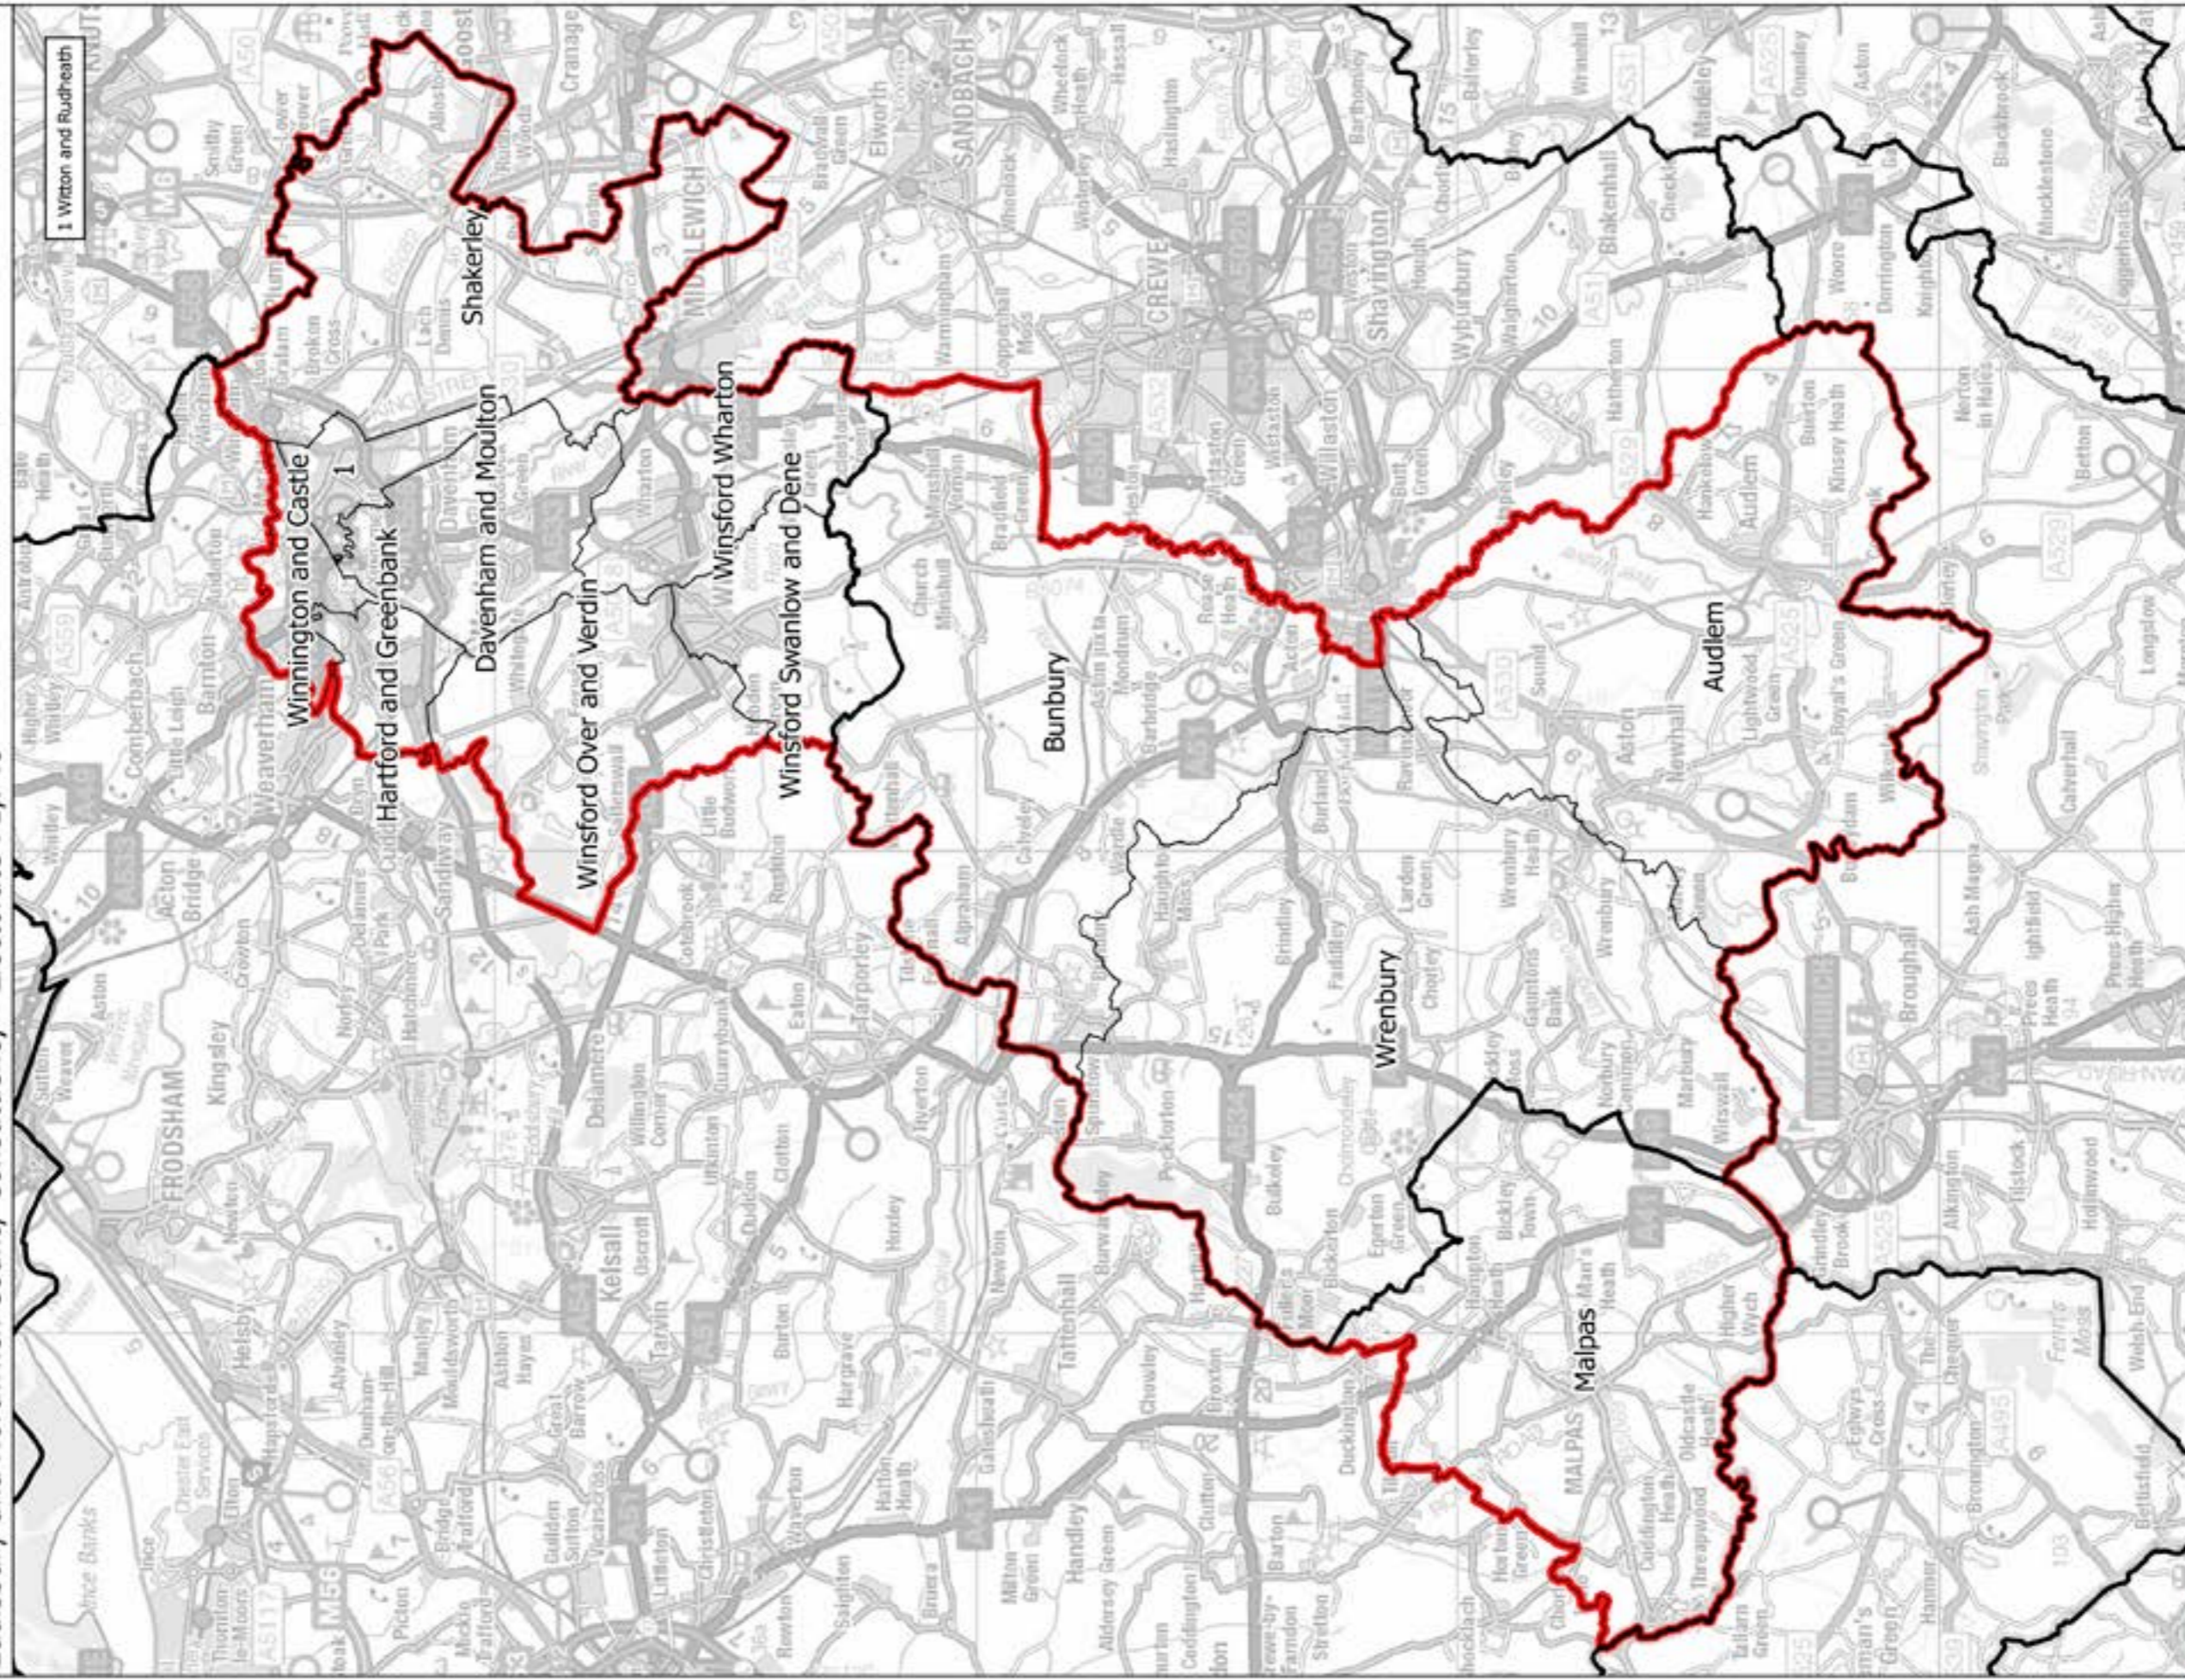

Boundary Commission for England - Initial Proposals for the North West Region
 Eddisbury and Northwich County Constituency - Electorate 71,748

This map is reproduced from Ordnance Survey material with the permission of Ordnance Survey on behalf of the controller of Her Majesty's Stationery Office (C) Crown Copyright 2016. All rights reserved. Unauthorised reproduction infringes Crown copyright and may lead to prosecution or civil proceedings. Boundary Commission for England 100018098, 2016.