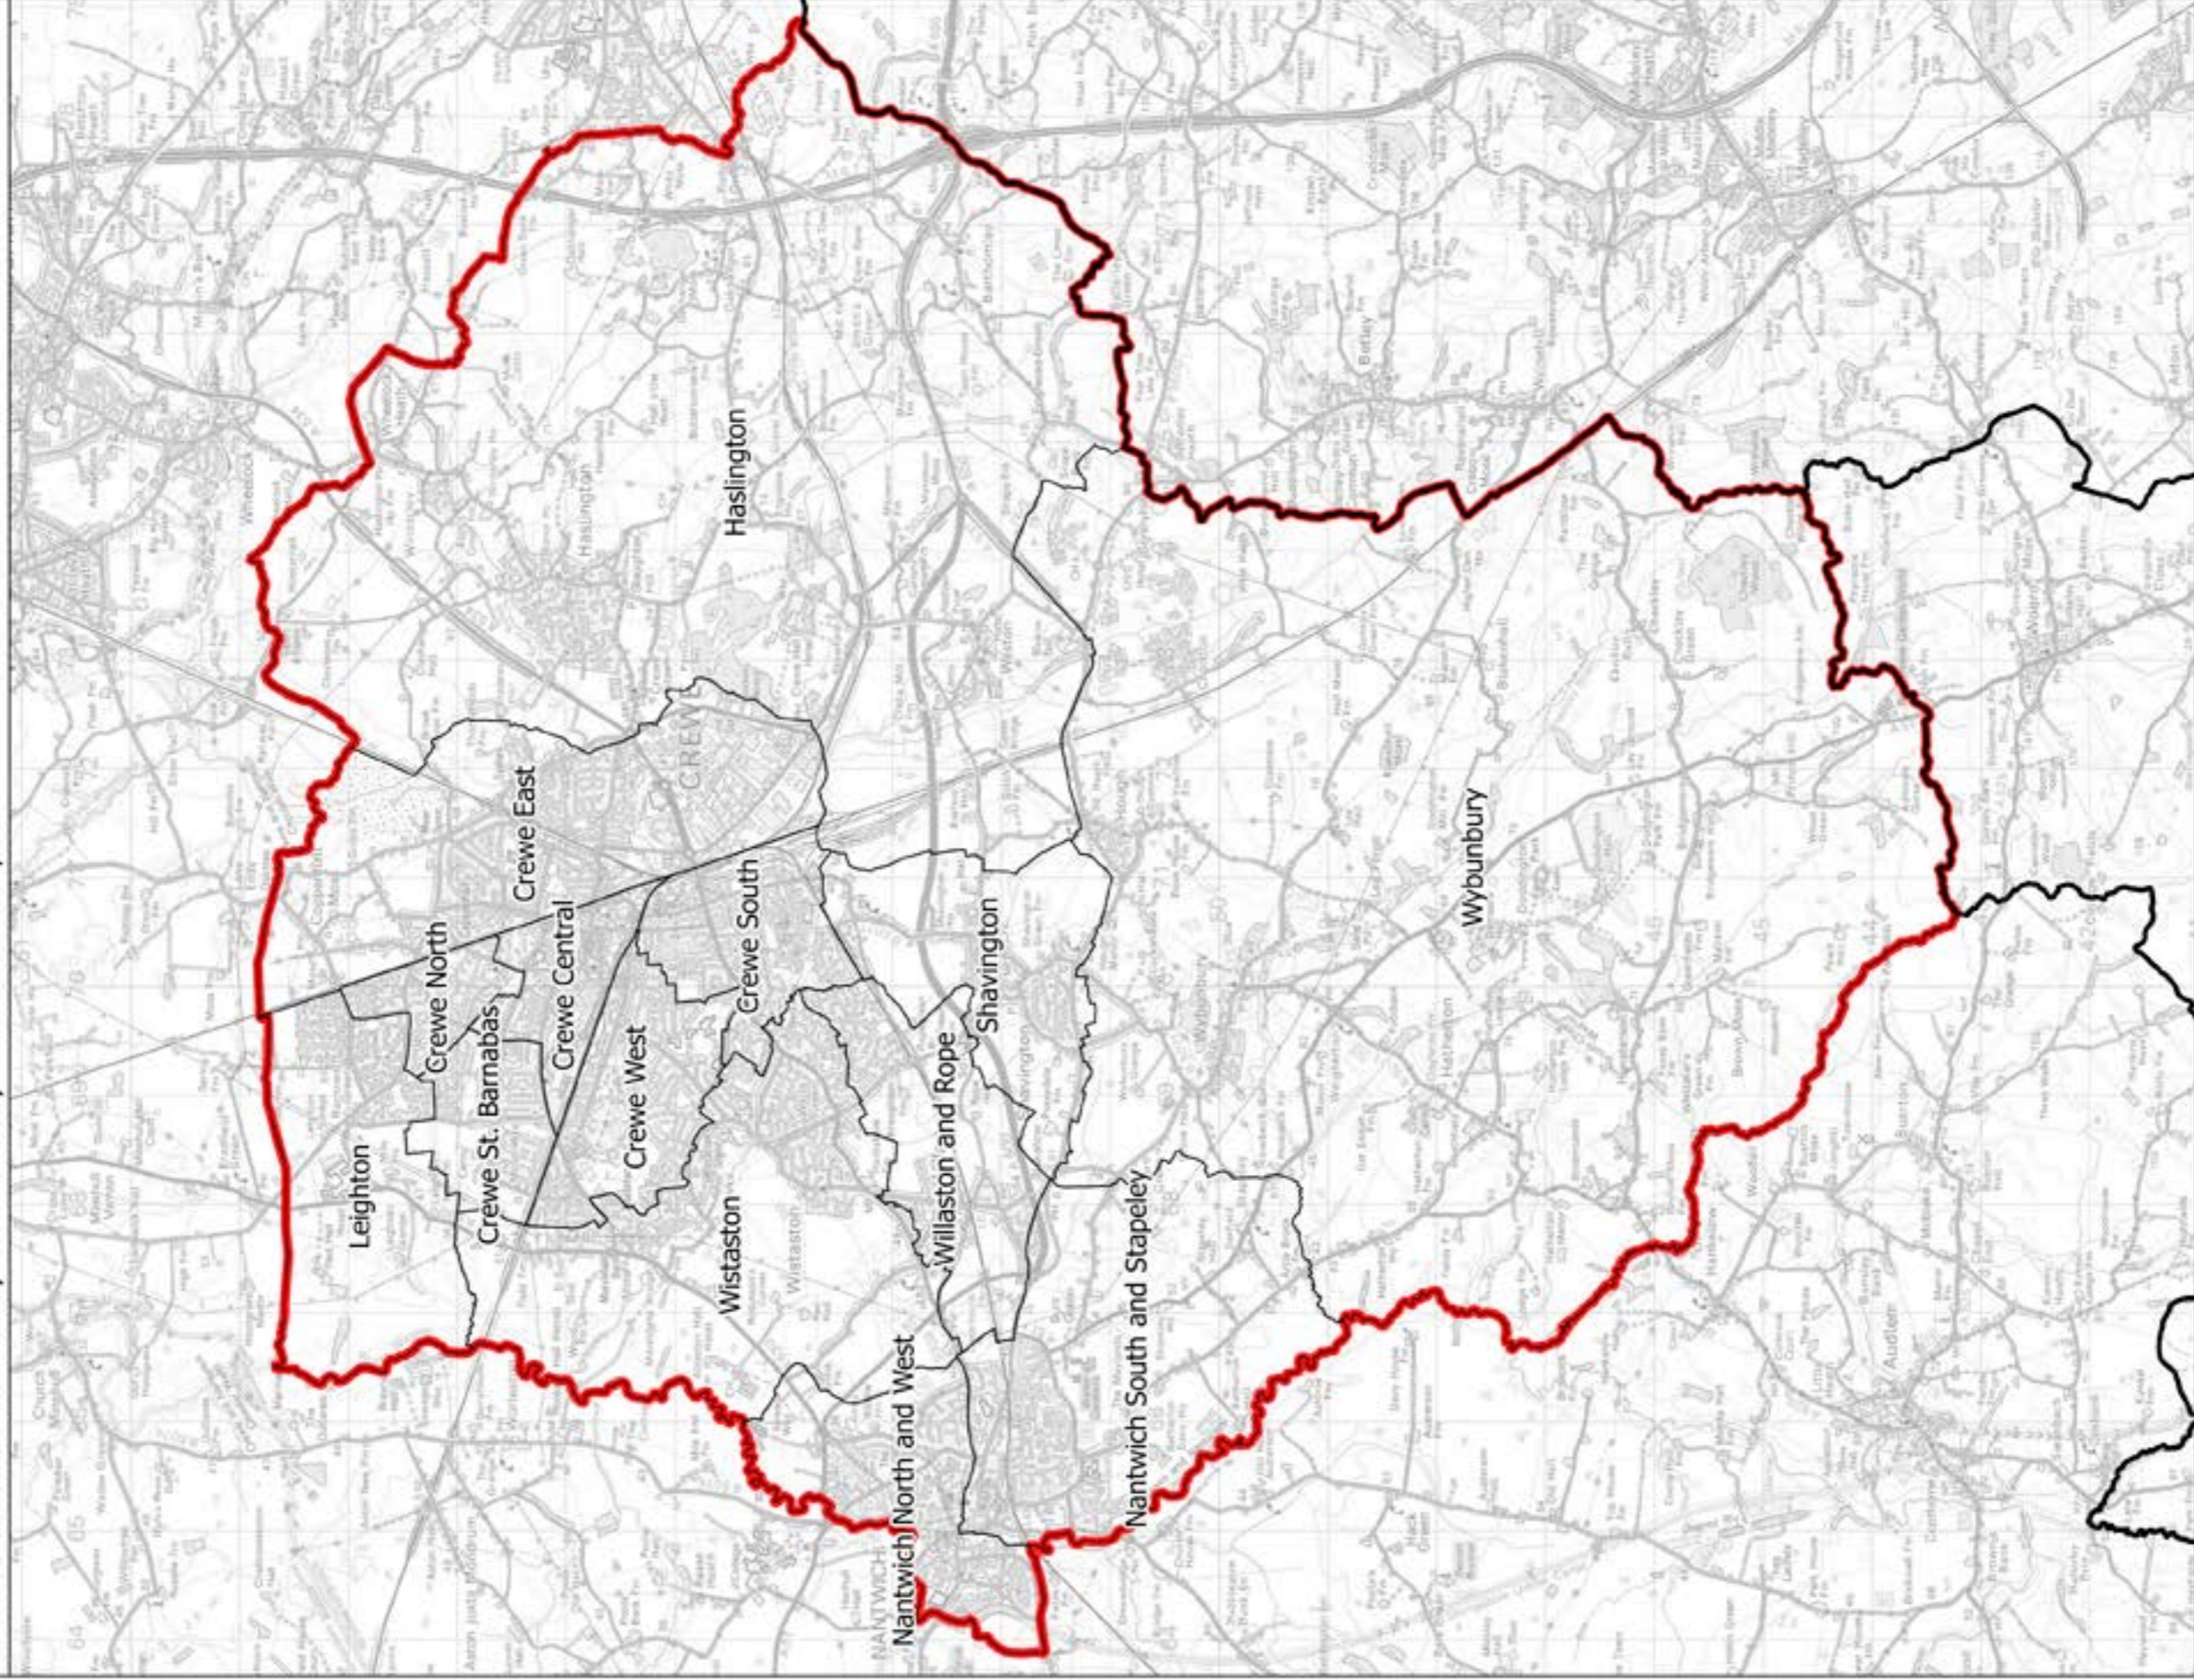

Boundary Commission for England - Initial Proposals for the North West Region
Crewe and Nantwich County Constituency - Electorate 72,326

This map is reproduced from Ordnance Survey material with the permission of Ordnance Survey on behalf of the controller of Her Majesty's Stationery Office (C) Crown Copyright 2016. All rights reserved. Unauthorised reproduction infringes Crown copyright and may lead to prosecution or civil proceedings. Boundary Commission for England 100018298, 2016.