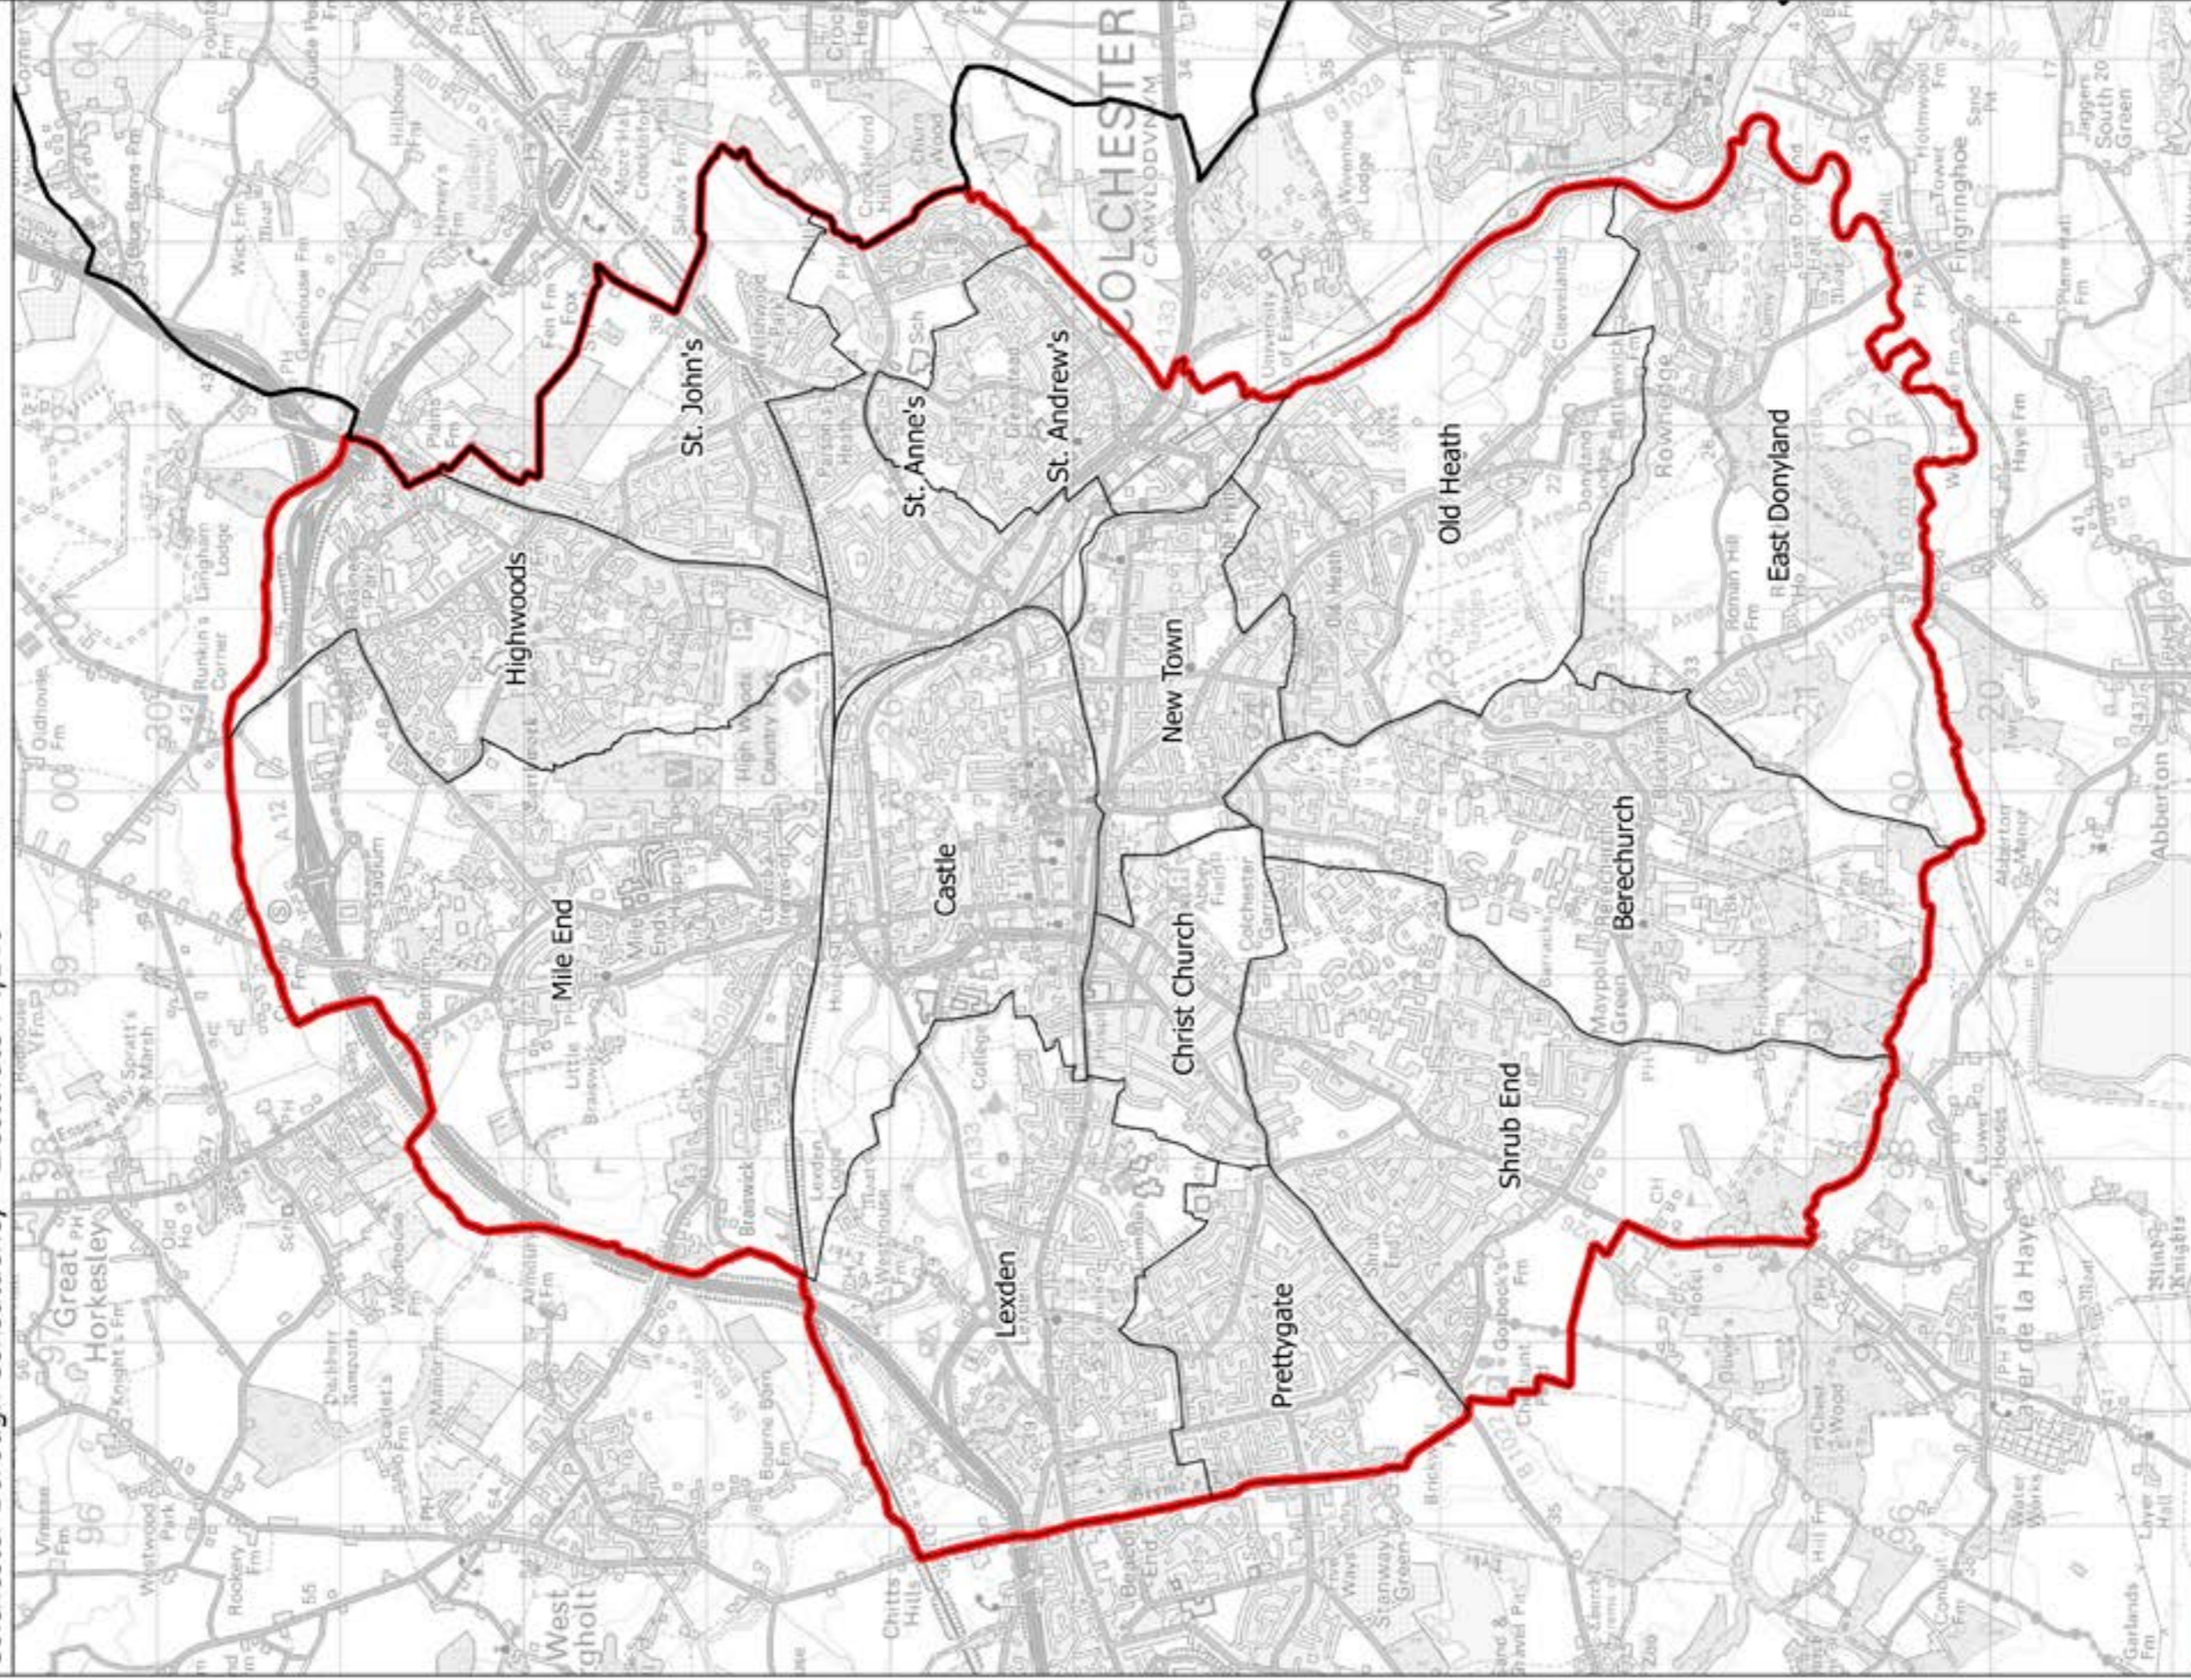

Boundary Commission for England - Initial Proposals for the Eastern Region
 Colchester Borough Constituency - Electorate 74,140

— Constituency — Local authorities — Wards

This map is reproduced from Ordnance Survey material with the permission of Ordnance Survey on behalf of the controller of Her Majesty's Stationery Office (C) Crown Copyright 2016. All rights reserved. Unauthorised reproduction infringes Crown copyright and may lead to prosecution or civil proceedings. Boundary Commission for England 100018098, 2016.