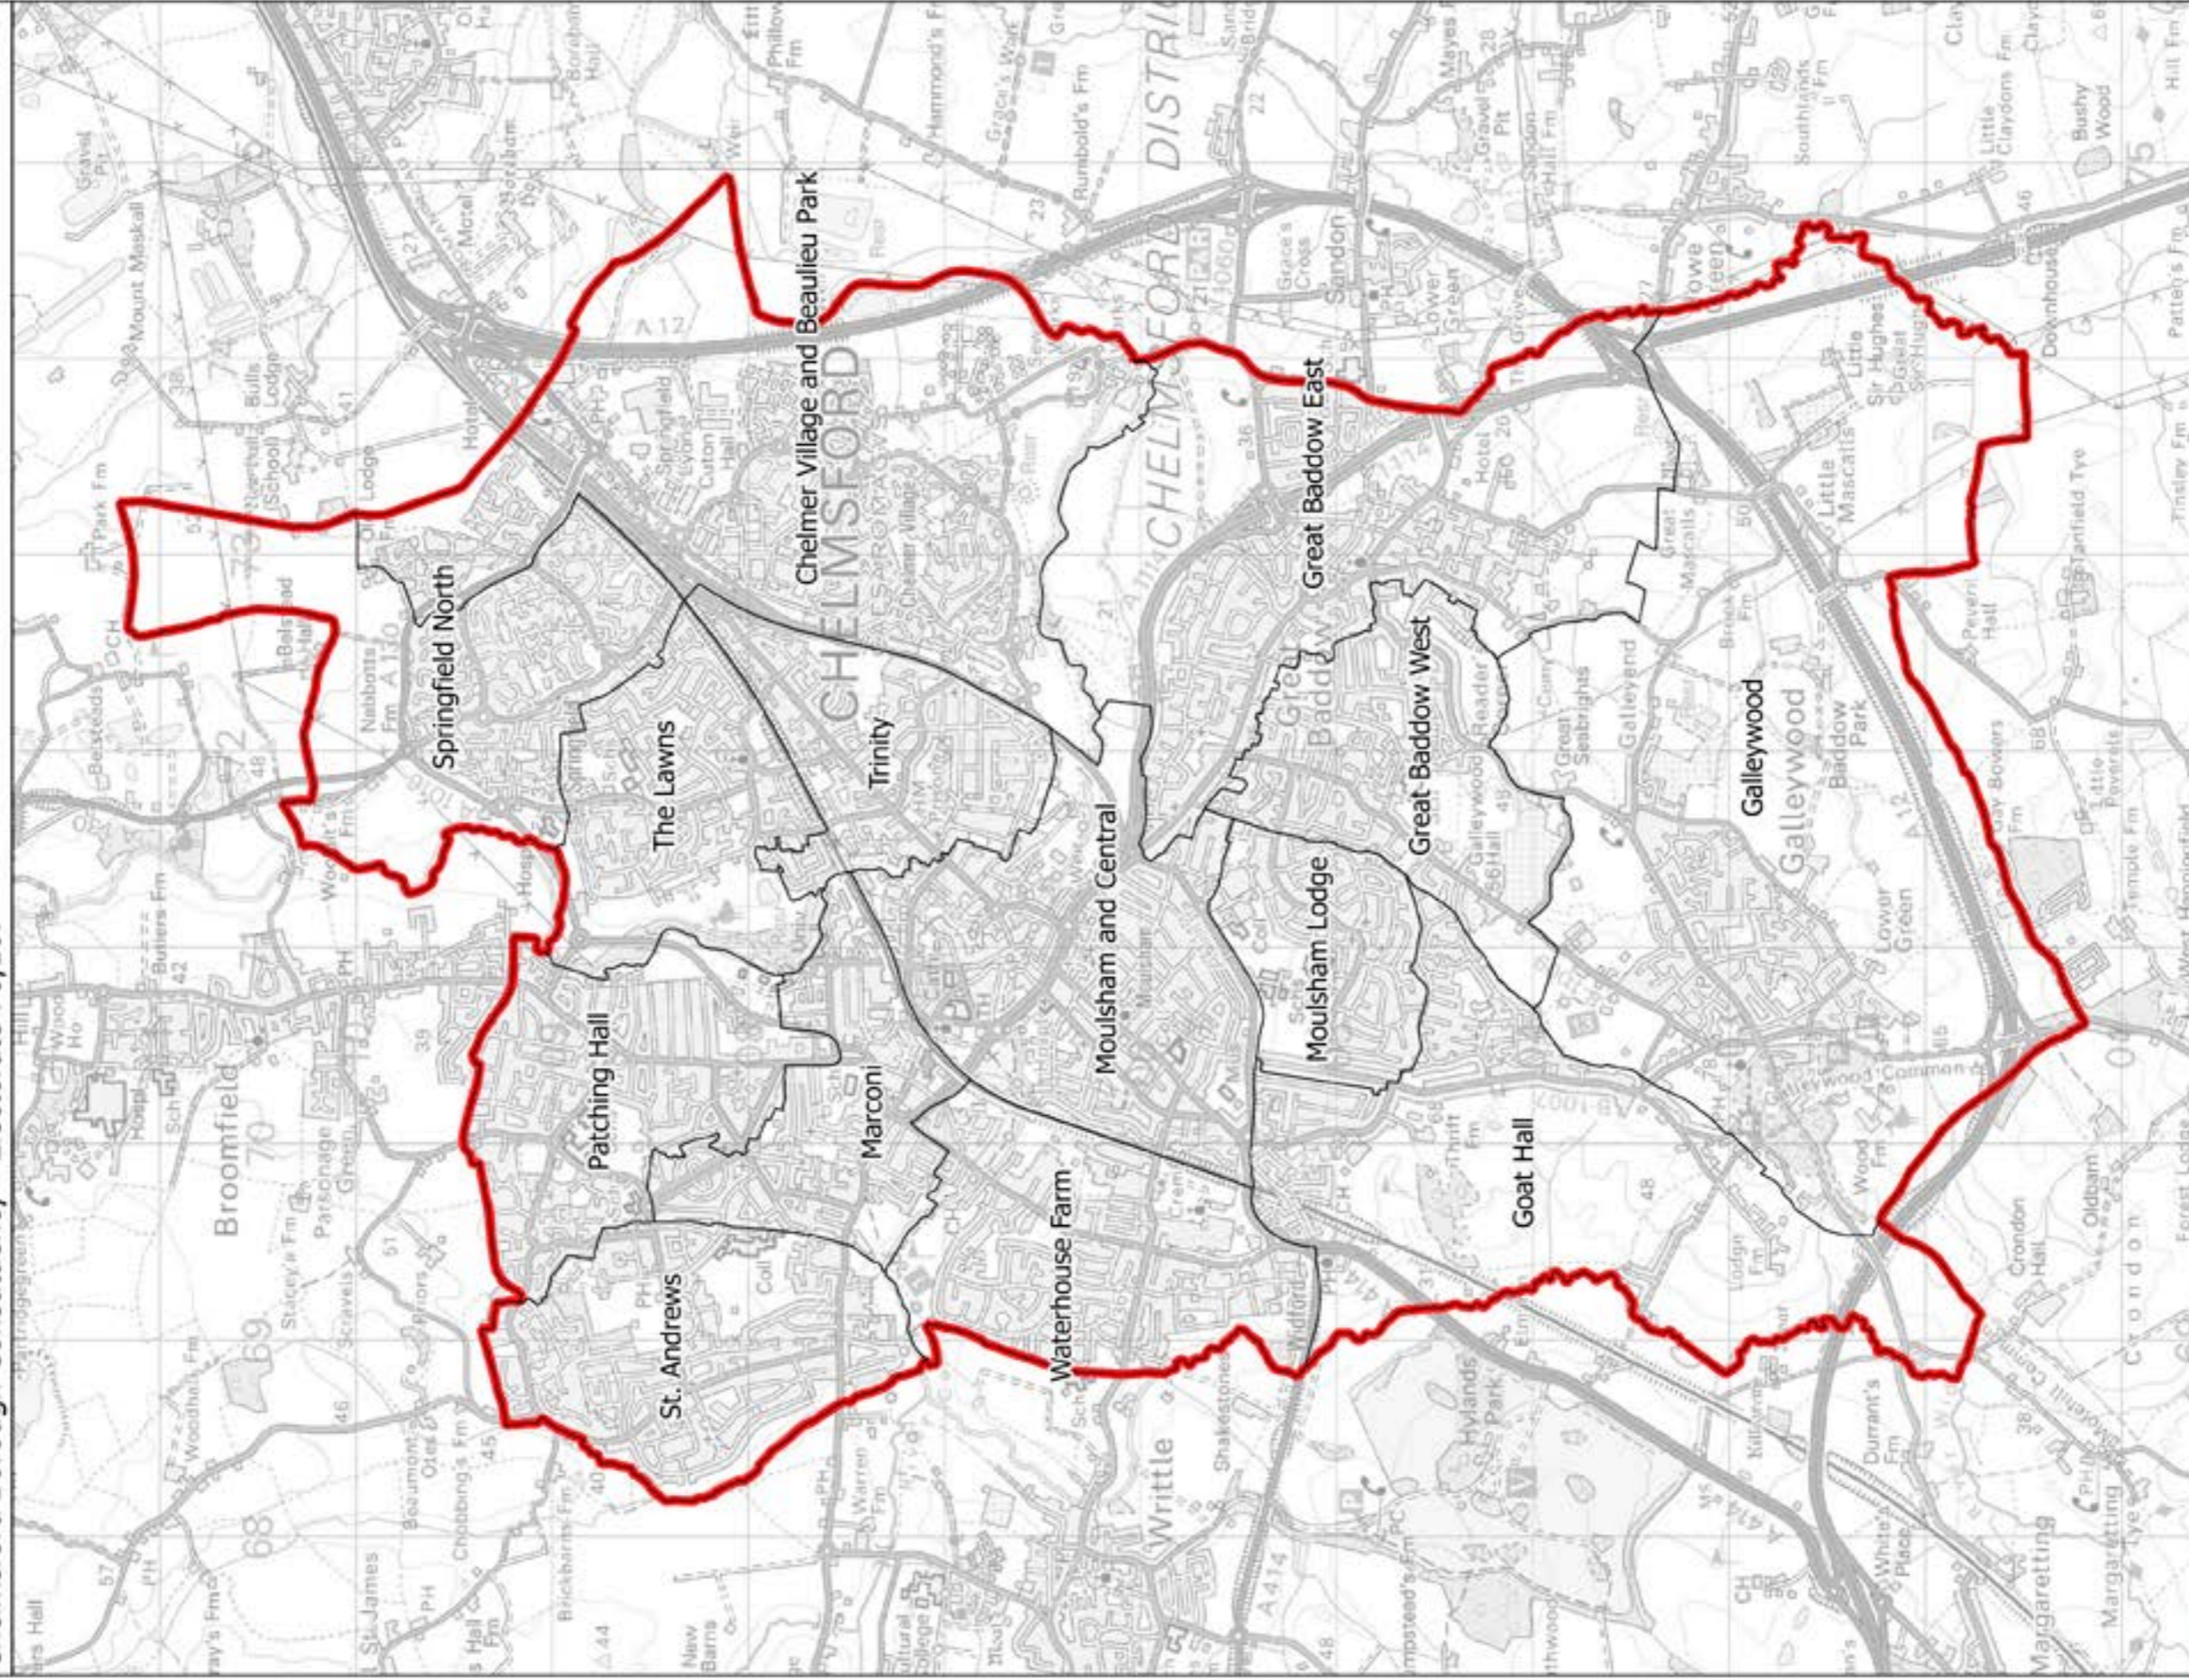

Boundary Commission for England - Initial Proposals for the Eastern Region
Chelmsford Borough Constituency - Electorate 78,107

This map is reproduced from Ordnance Survey material with the permission of Ordnance Survey on behalf of the controller of Her Majesty's Stationery Office (C) Crown Copyright 2016. All rights reserved. Unauthorised reproduction infringes Crown copyright and may lead to prosecution or civil proceedings. Boundary Commission for England 100018098, 2016.

— Constituency — Local authorities — Wards