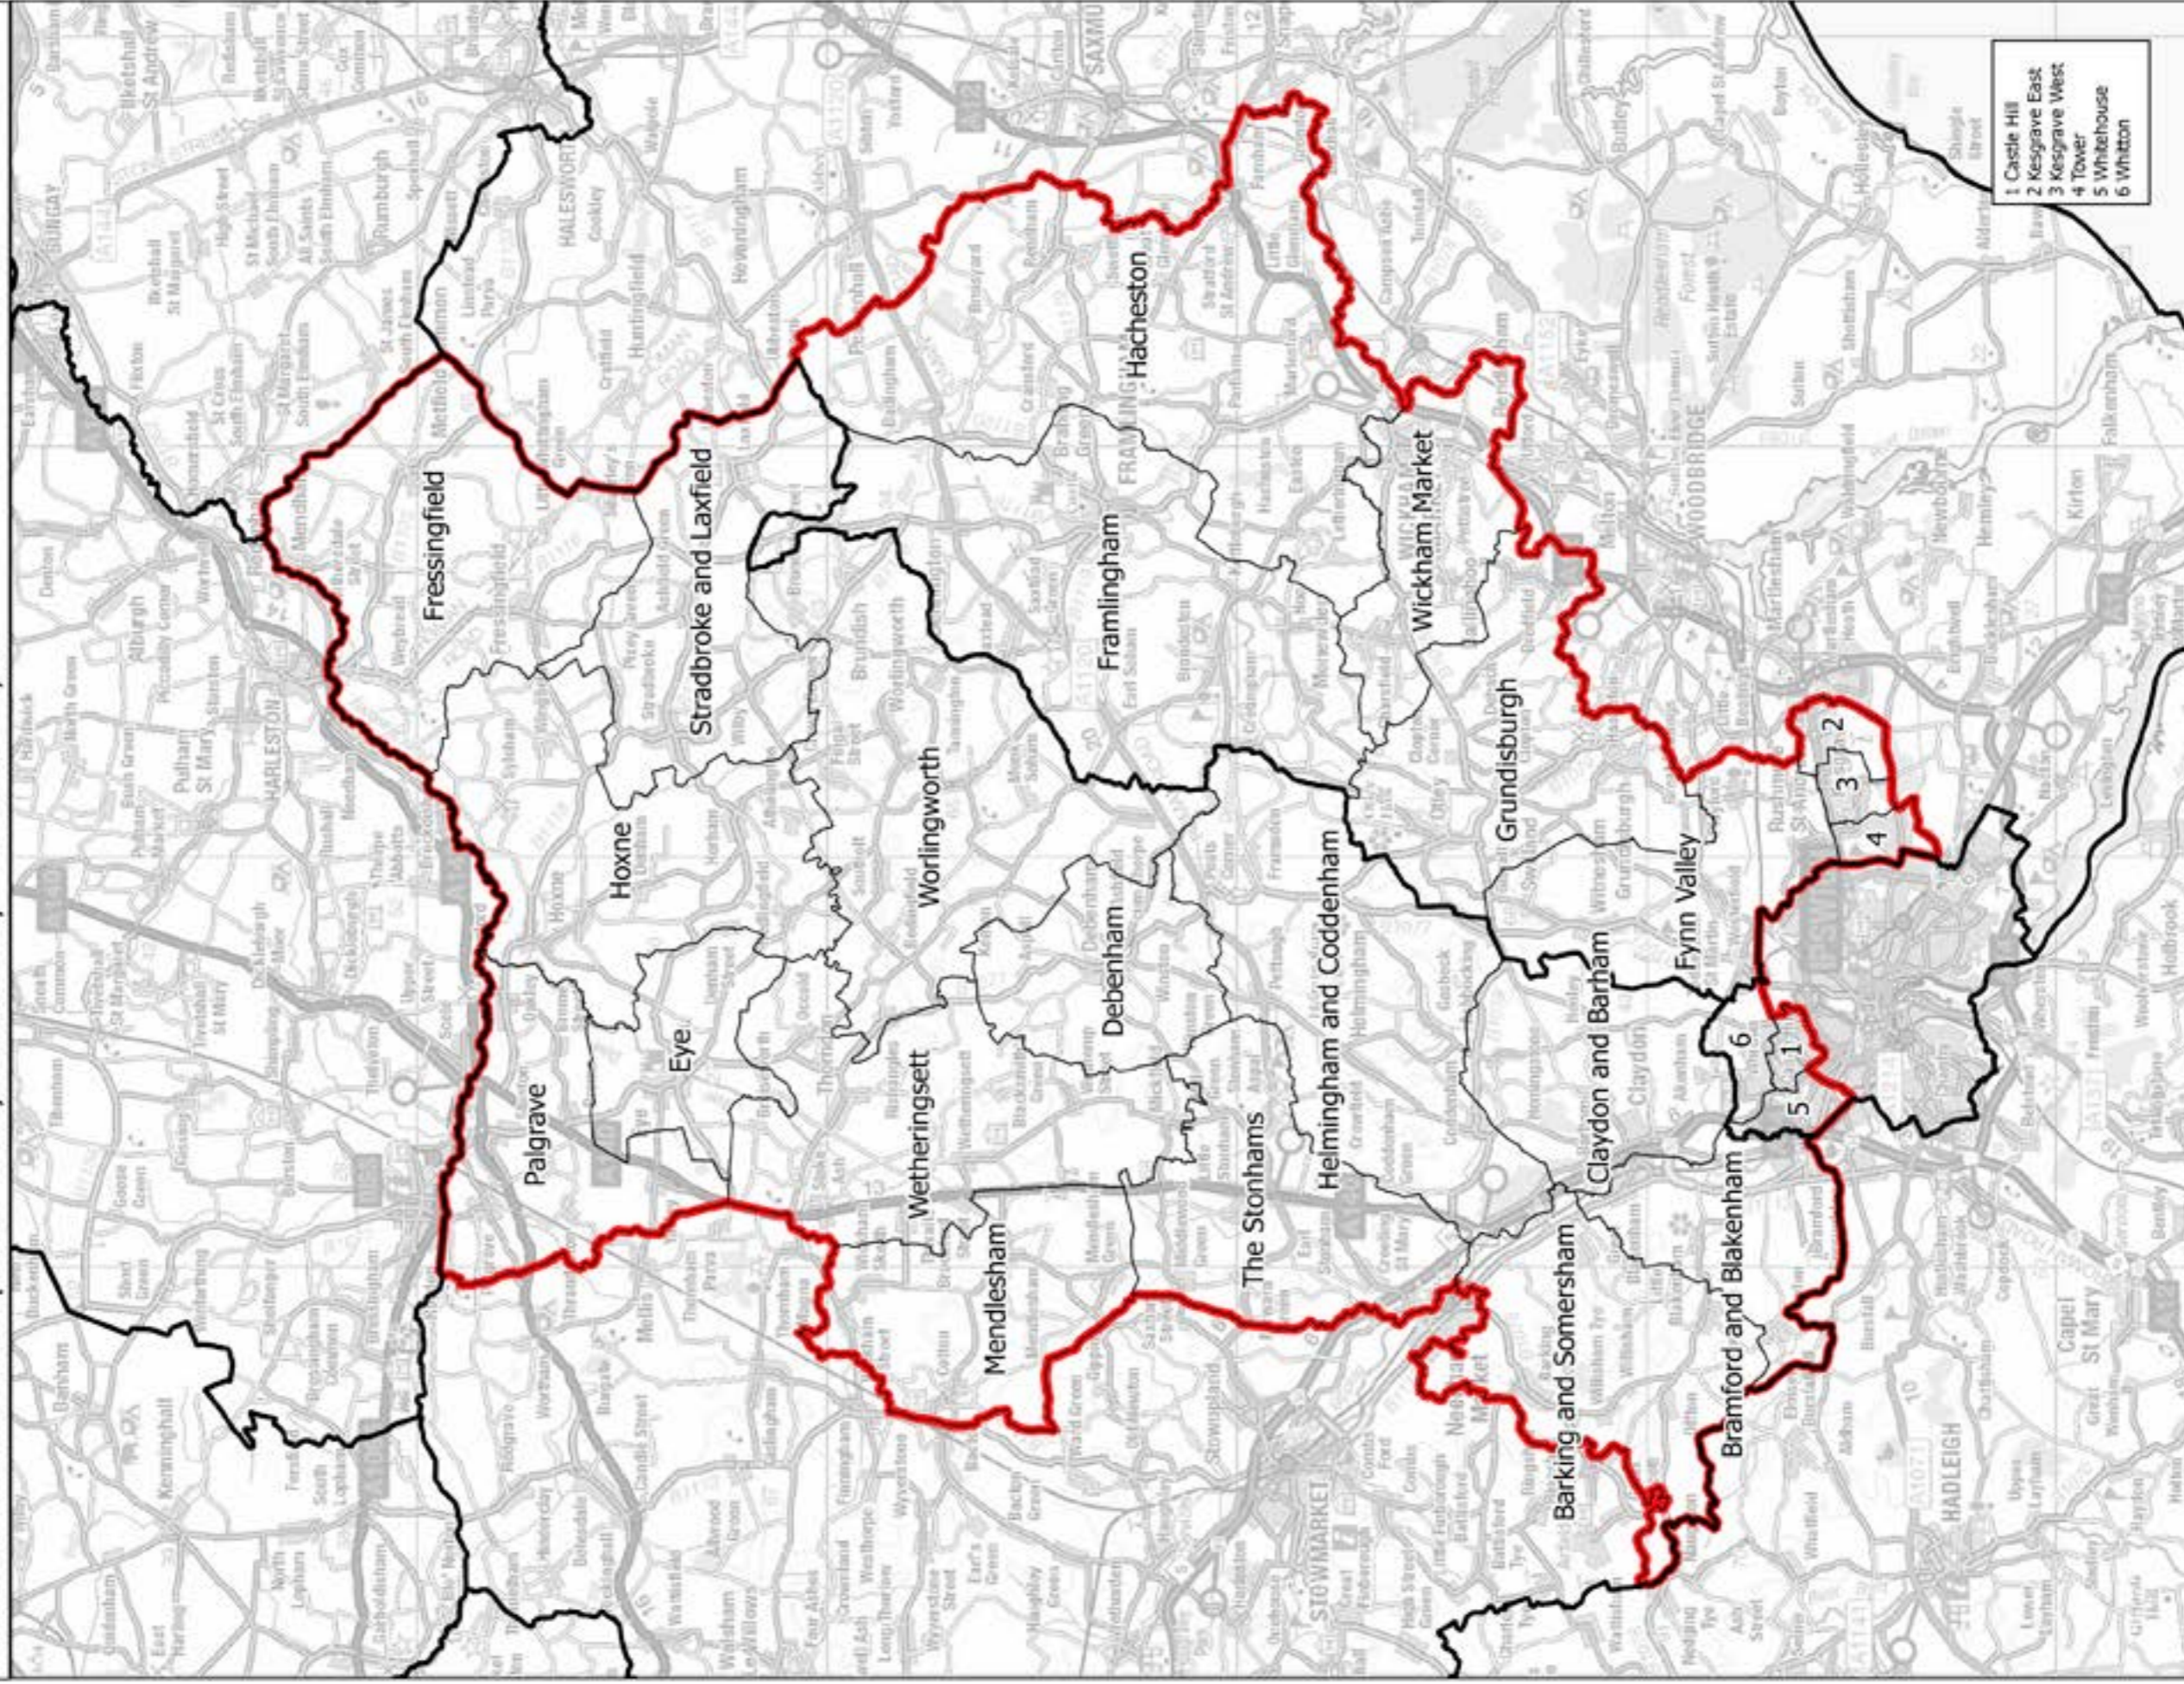

Boundary Commission for England - Initial Proposals for the Eastern Region
 Central Suffolk and North Ipswich County Constituency - Electorate 74,198

This map is reproduced from Ordnance Survey material with the permission of Ordnance Survey on behalf of the controller of Her Majesty's Stationery Office (C) Crown Copyright 2016. All rights reserved. Unauthorised reproduction infringes Crown copyright and may lead to prosecution or civil proceedings. Boundary Commission for England, 100018098, 2016.

— Constituency — Local authorities — Wards