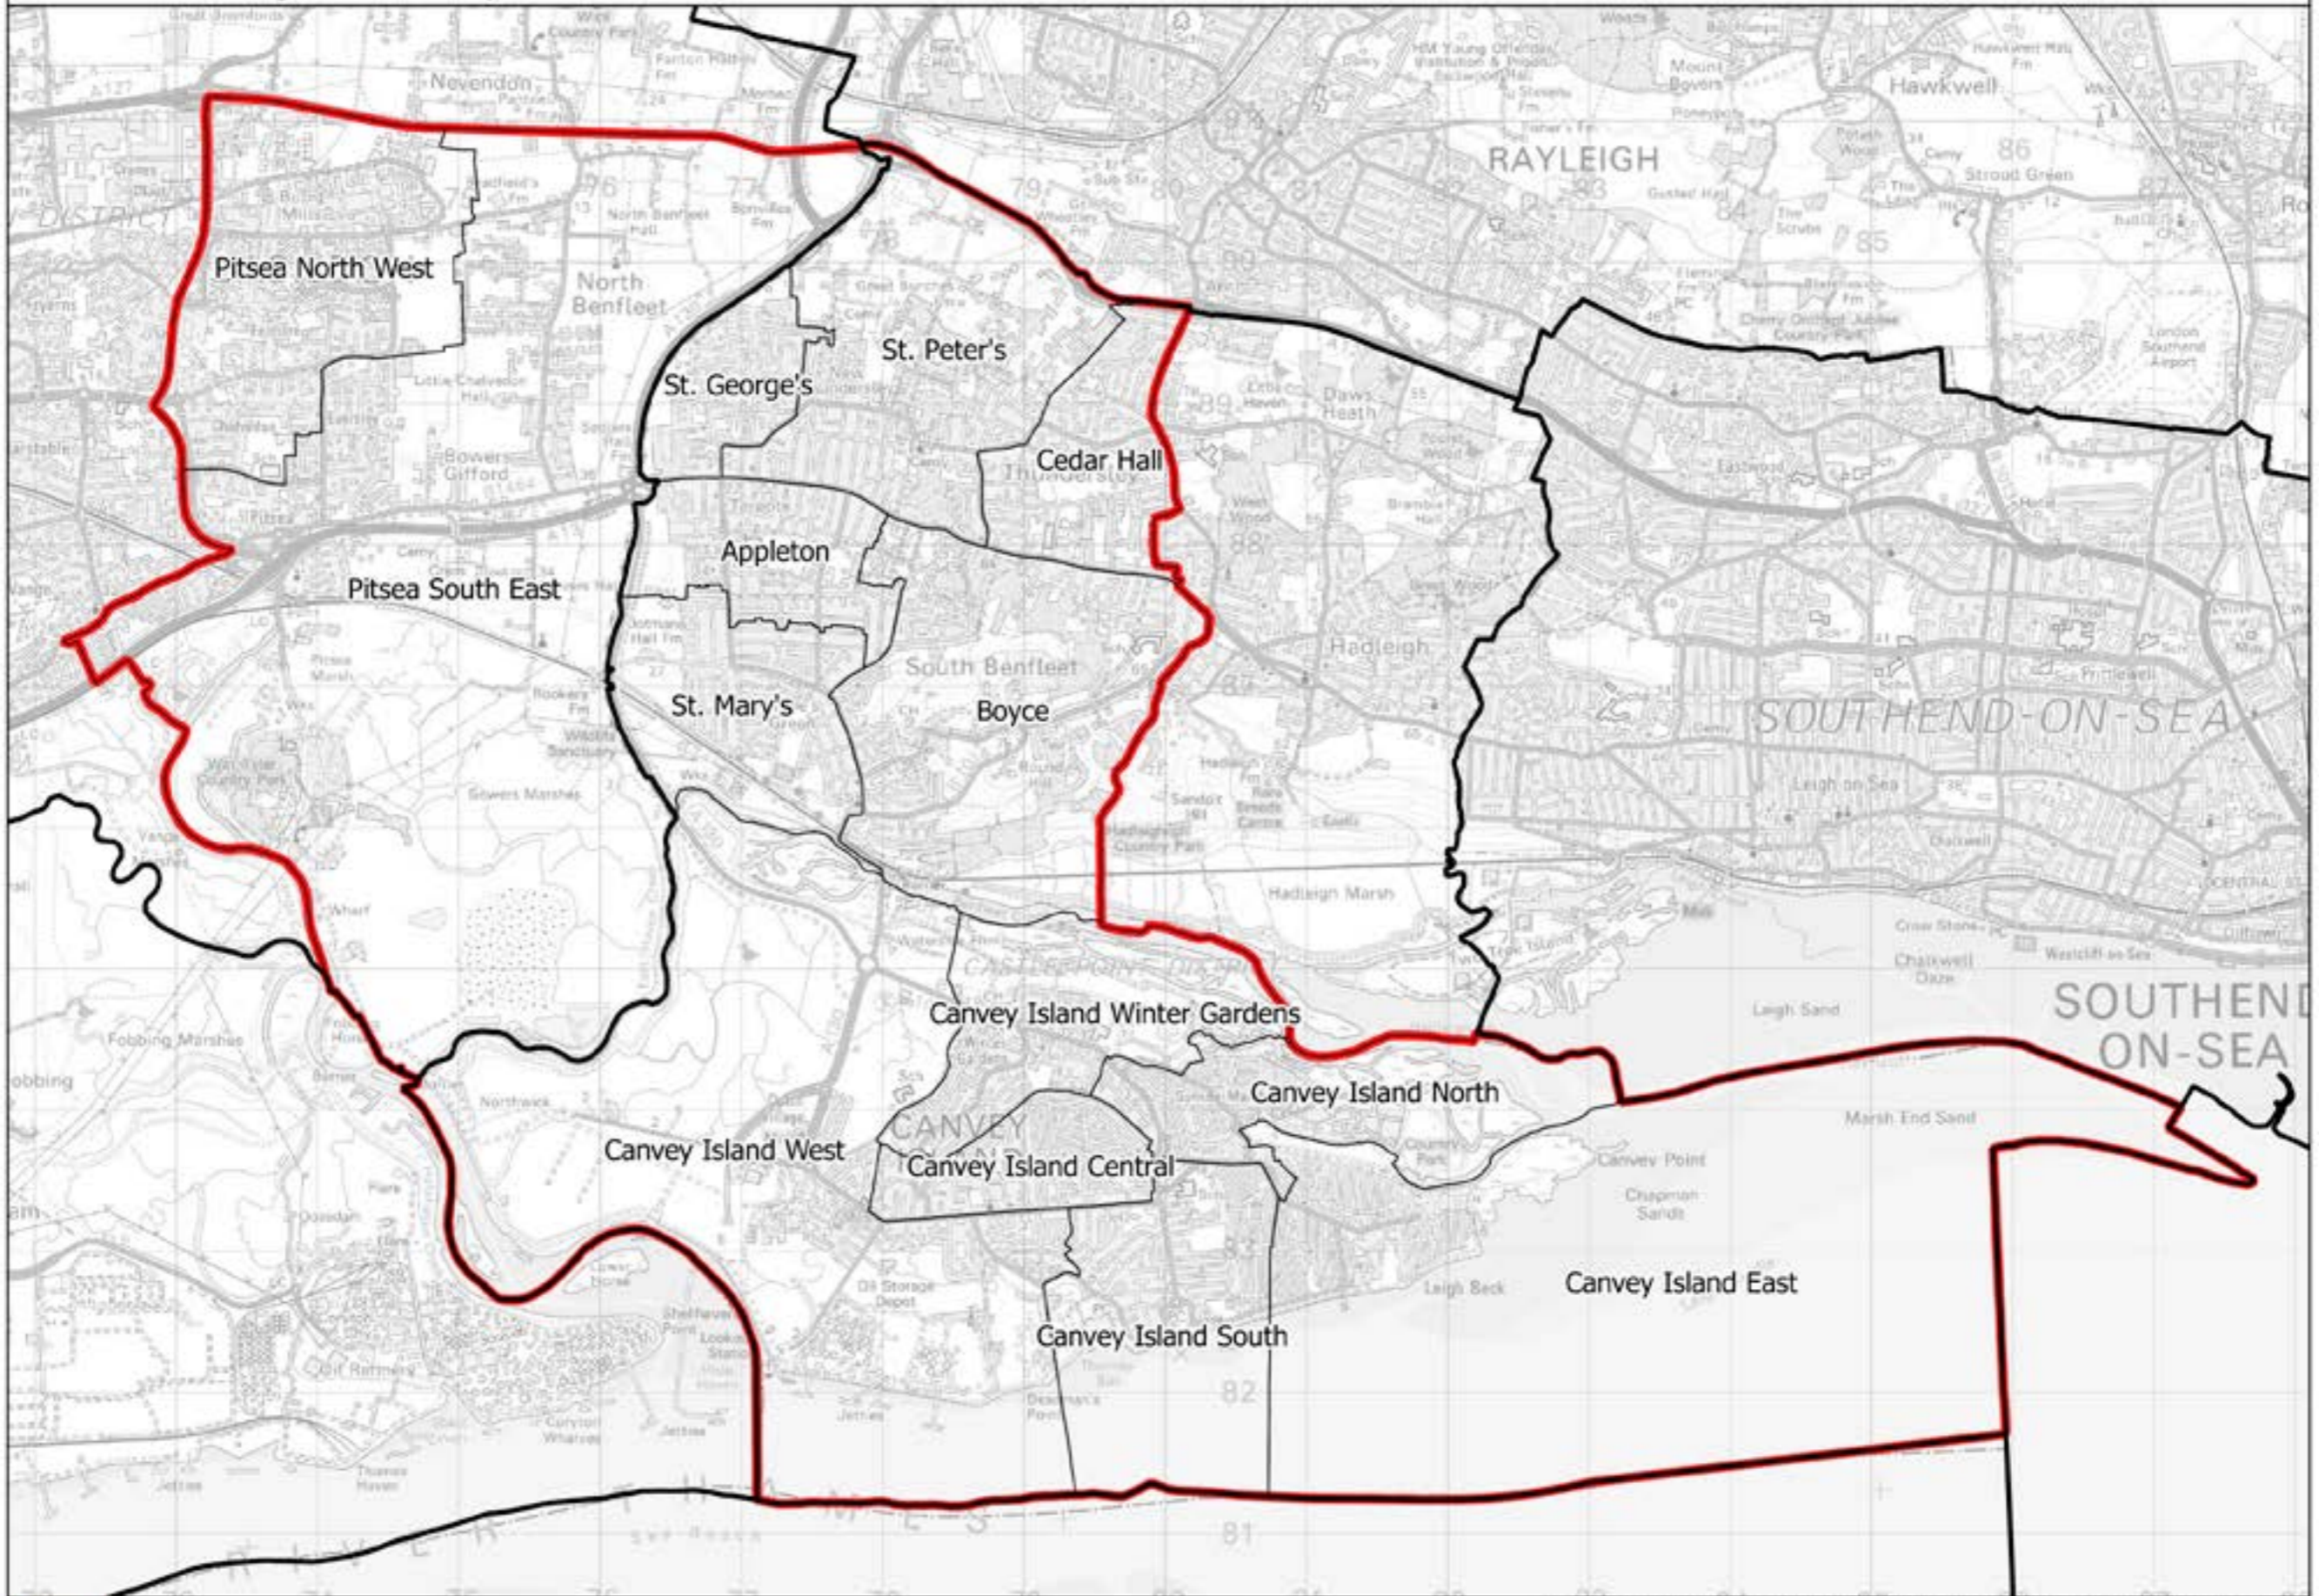

Boundary Commission for England - Initial Proposals for the Eastern Region  
Castle Point Borough Constituency - Electorate 75,130

— Constituency   
  Local authorities   
  Wards

This map is reproduced from Ordnance Survey material with the permission of Ordnance Survey on behalf of the controller of Her Majesty's Stationery Office (C) Crown Copyright 2016. All rights reserved. Unauthorised reproduction infringes Crown copyright and may lead to prosecution or civil proceedings. Boundary Commission for England 100016289, 2016.