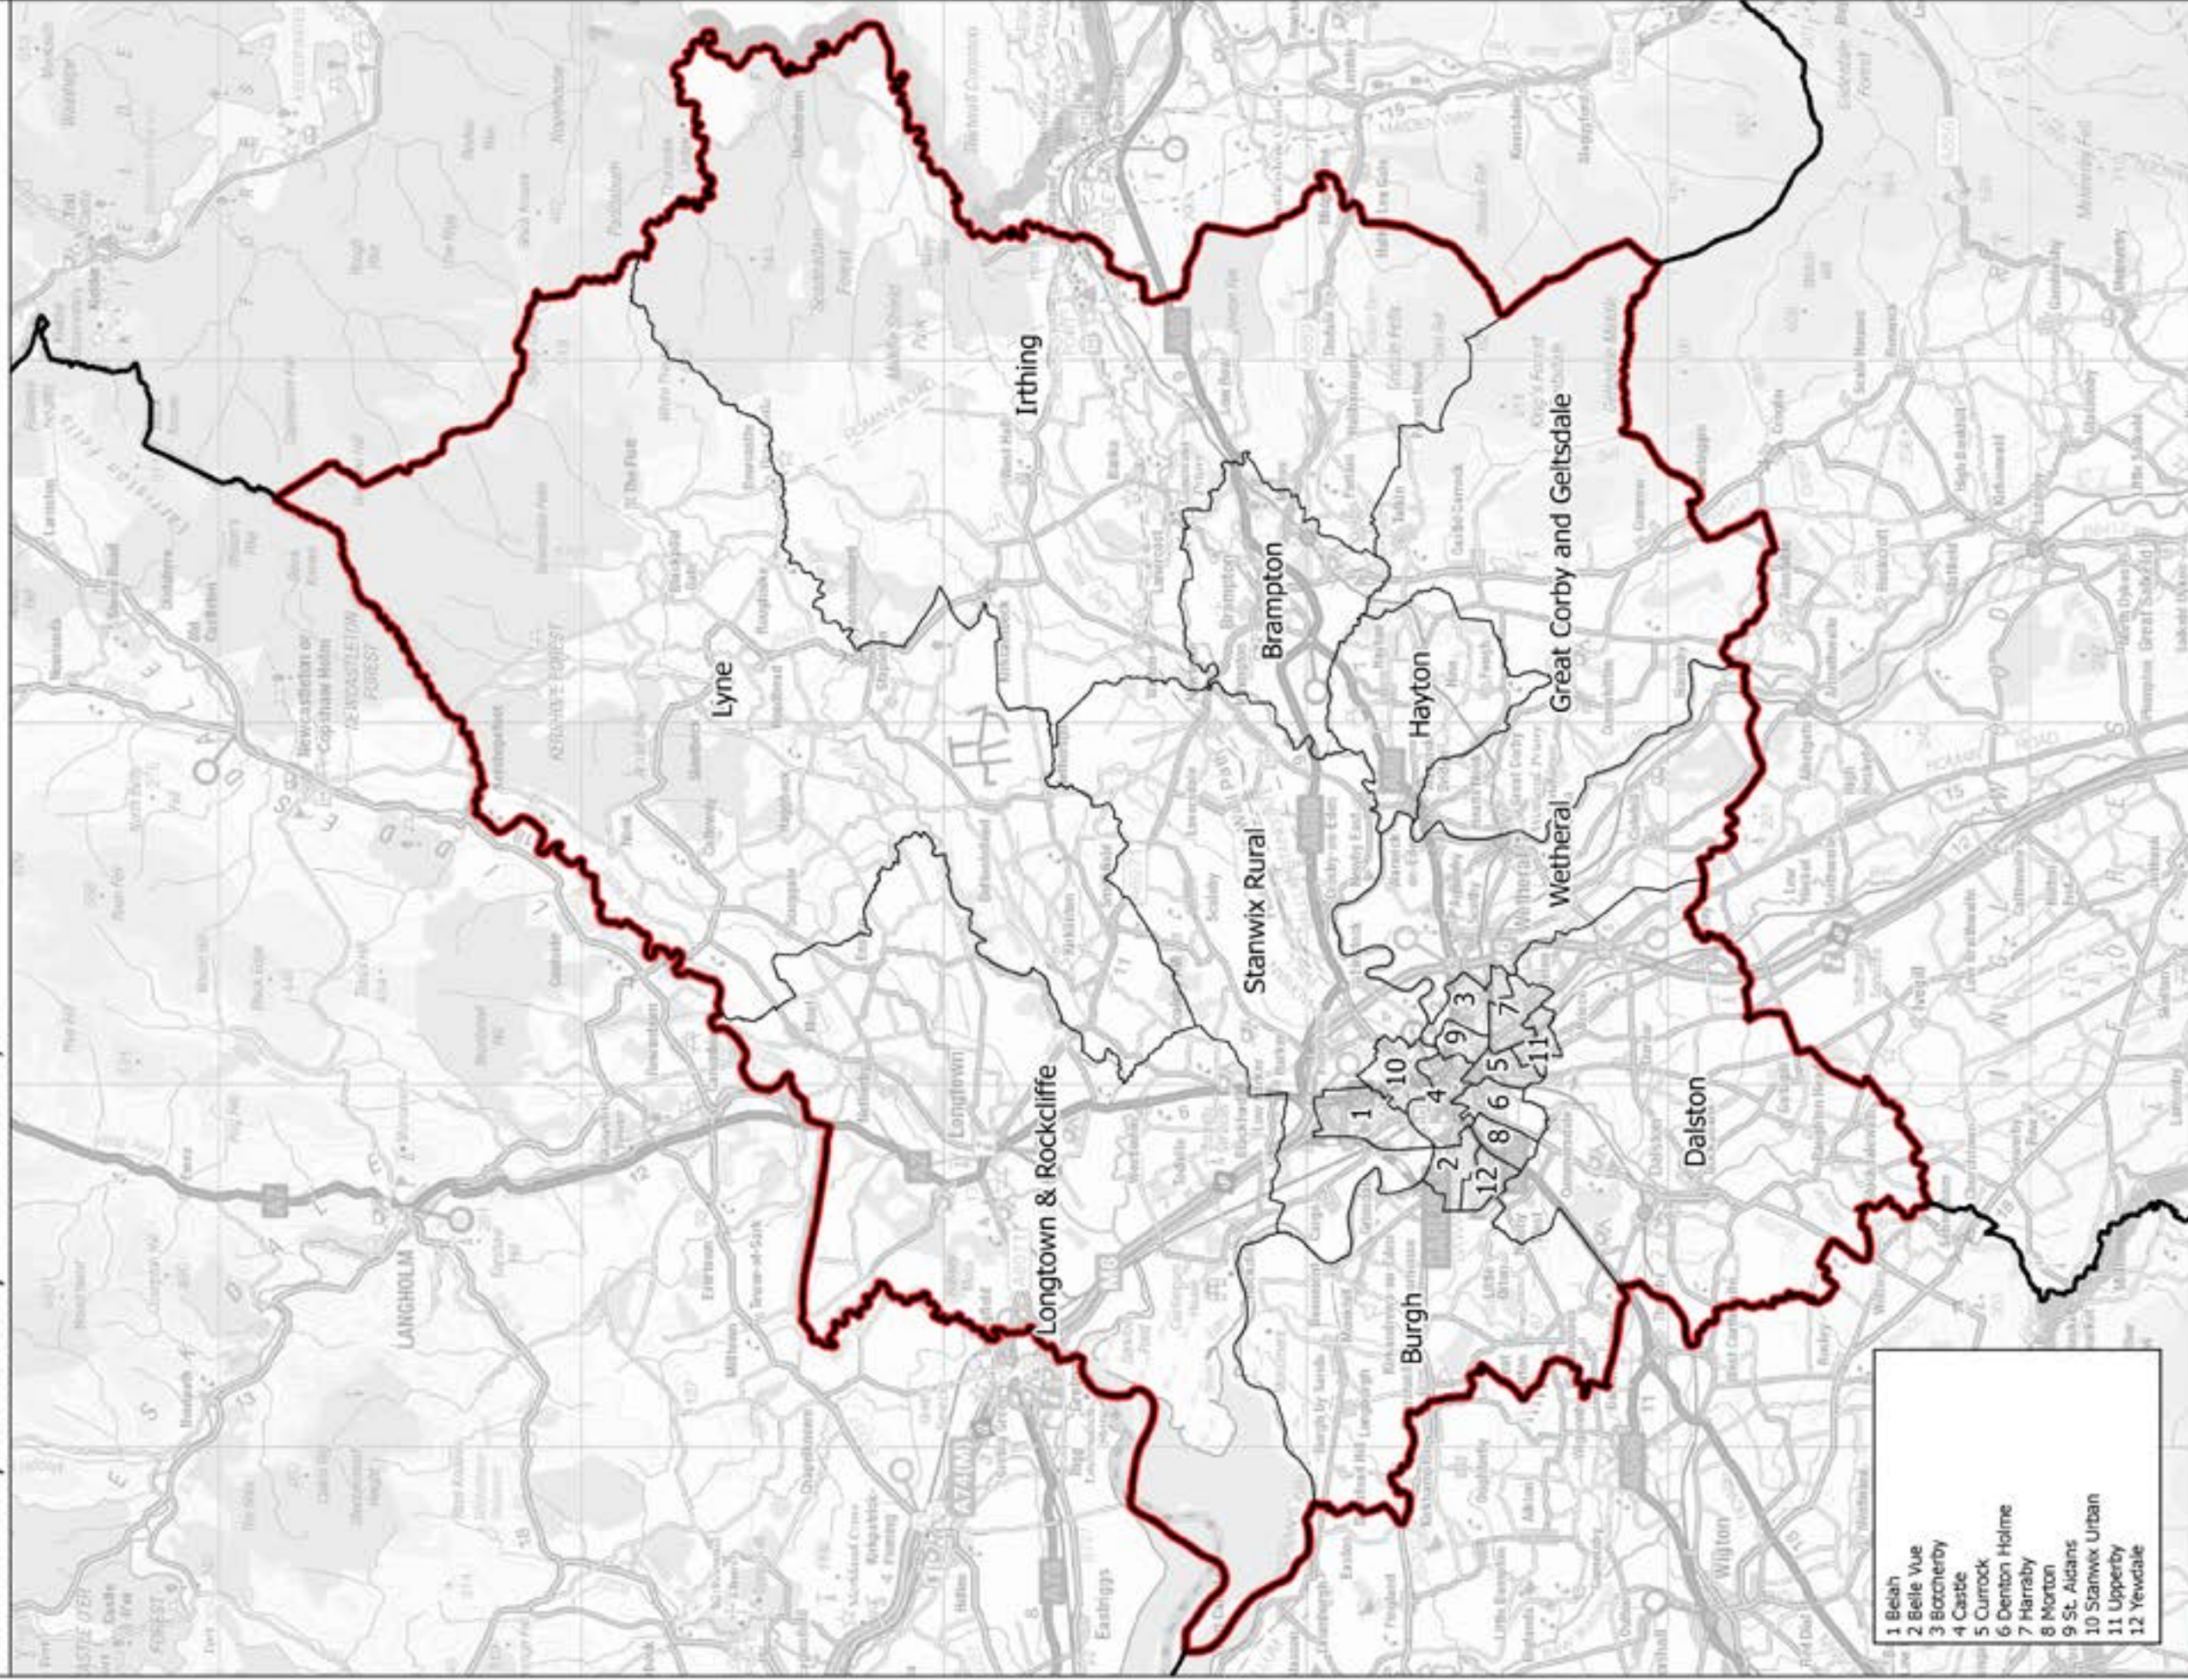

**Boundary Commission for England - Initial Proposals for the North West Region**  
**Carlisle County Constituency - Electorate 76,825**

This map is reproduced from Ordnance Survey material with the permission of Ordnance Survey on behalf of the controller of Her Majesty's Stationery Office (C) Crown Copyright 2016. All rights reserved. Unauthorised reproduction infringes Crown copyright and may lead to prosecution or civil proceedings. Boundary Commission for England 100018098, 2016.