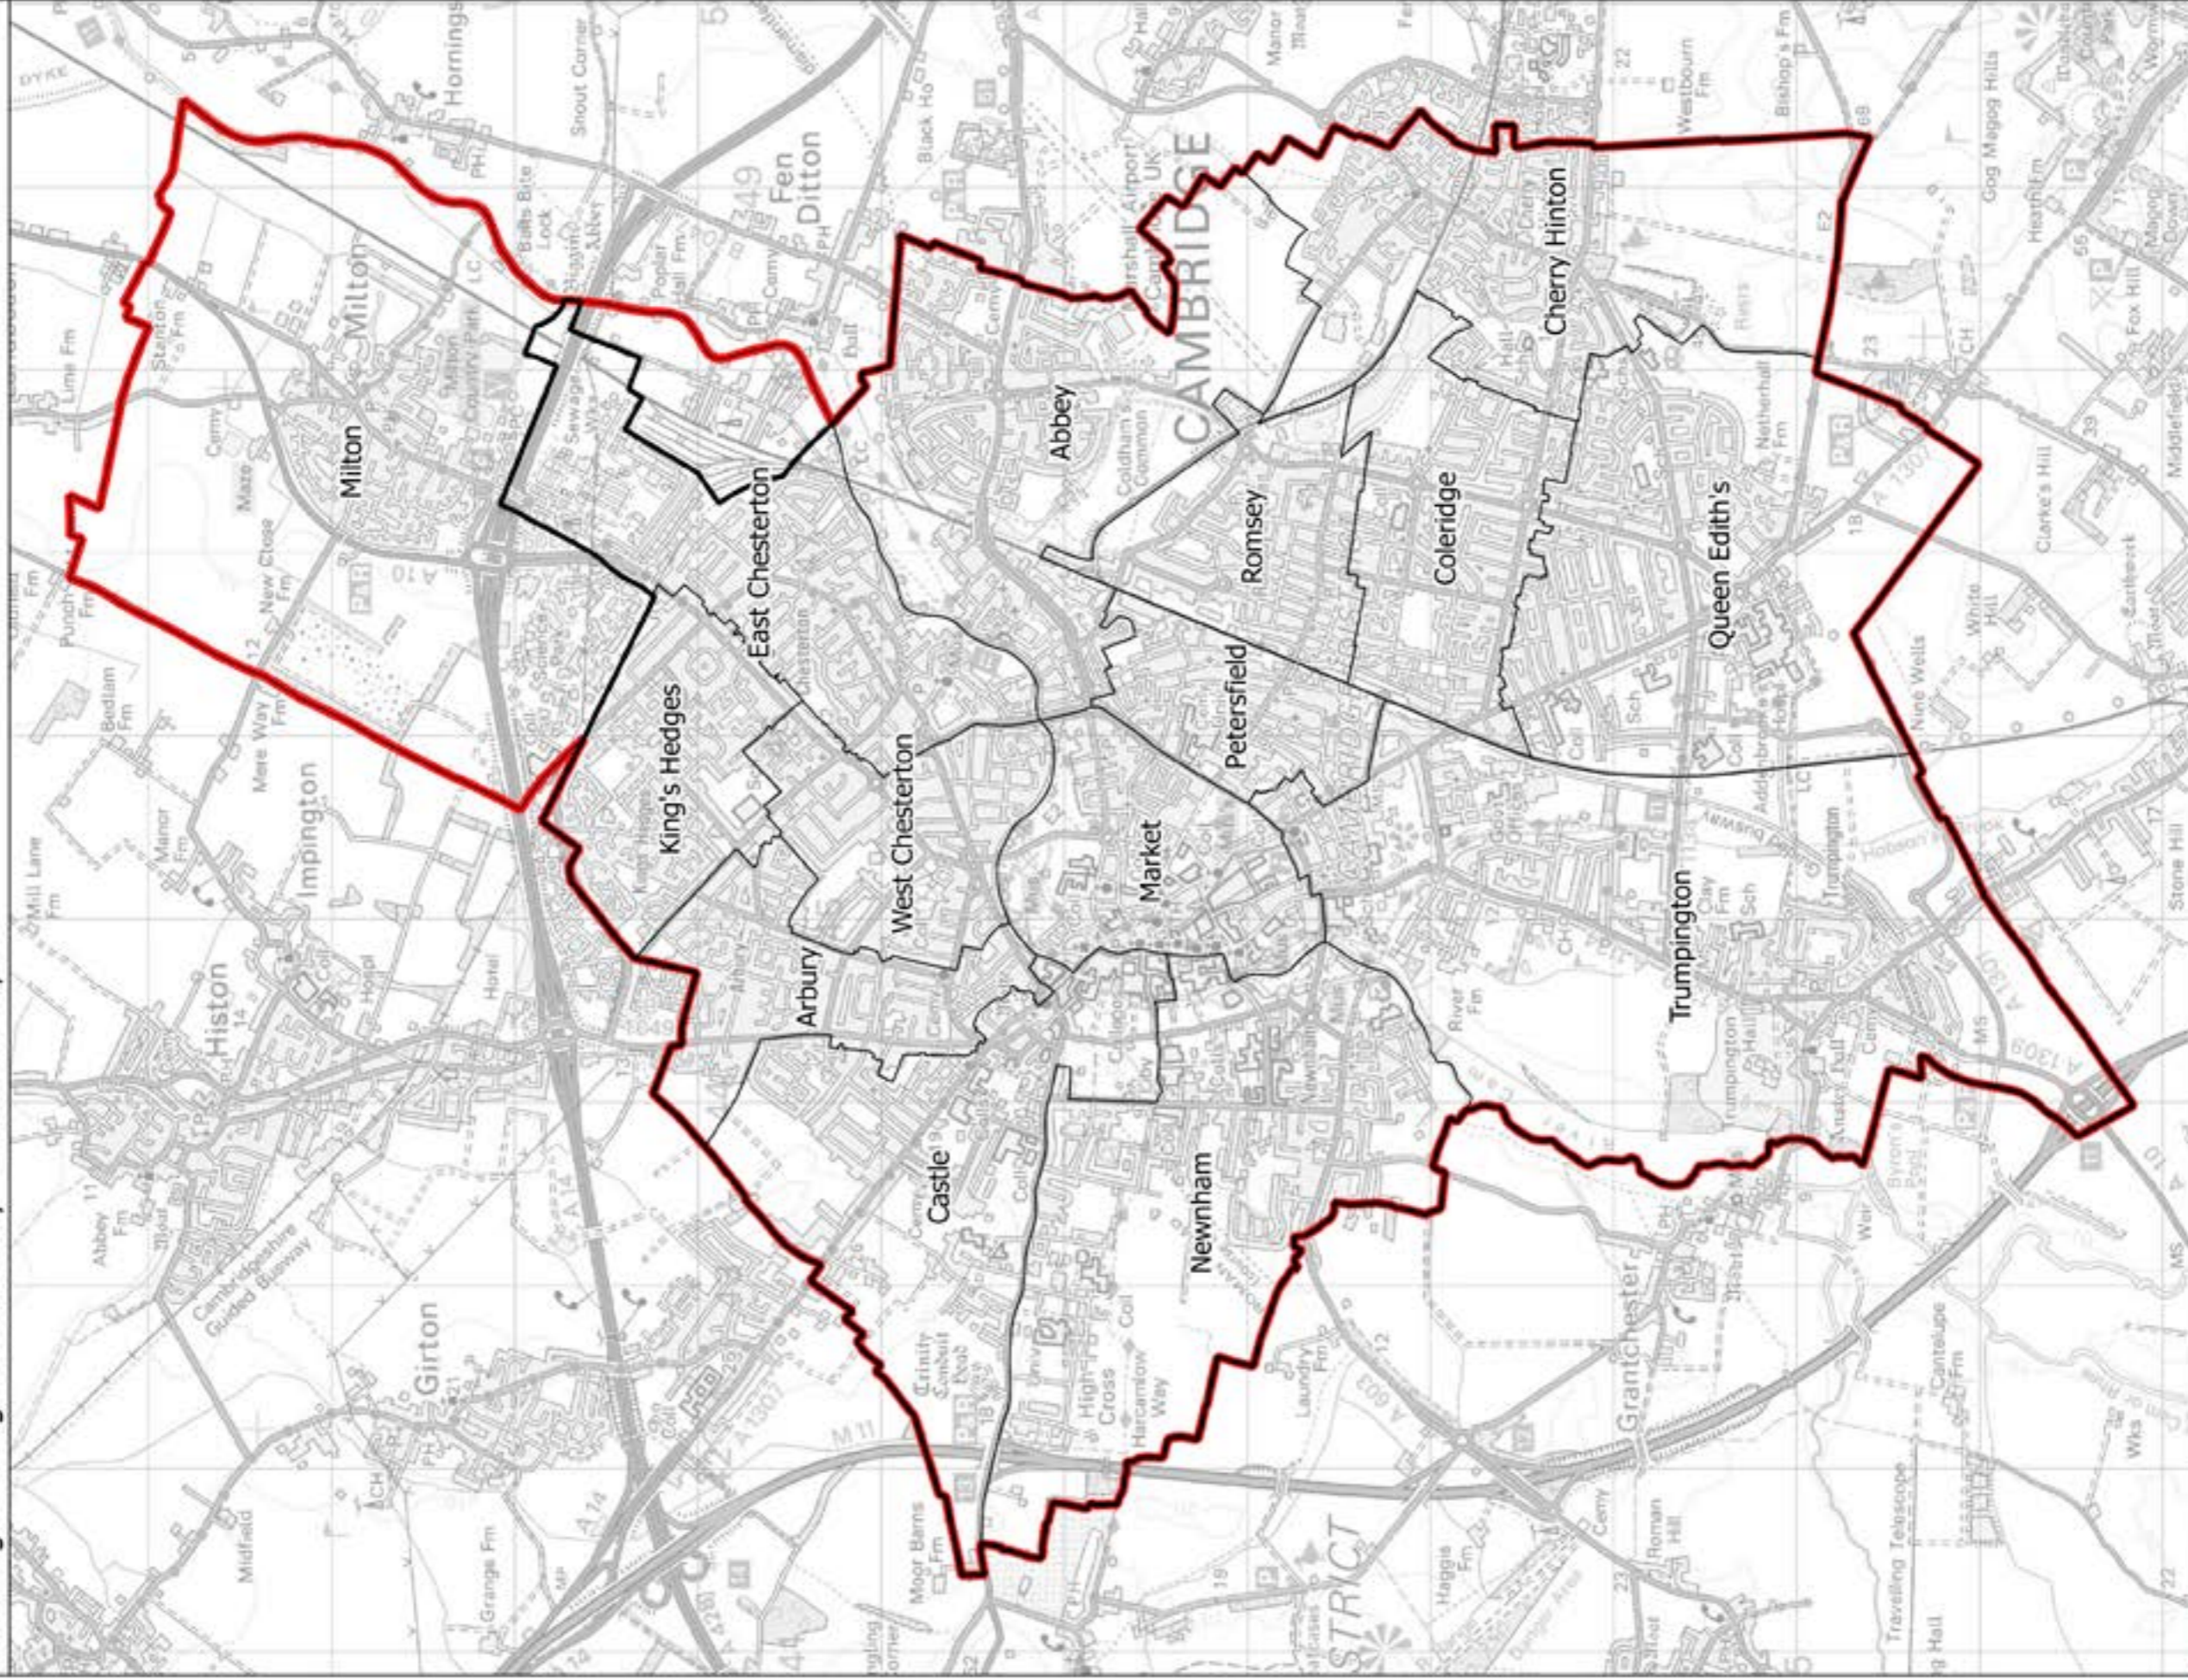

Boundary Commission for England - Initial Proposals for the Eastern Region  
 Cambridge Borough Constituency - Electorate 75,779

This map is reproduced from Ordnance Survey material with the permission of Ordnance Survey on behalf of the controller of Her Majesty's Stationery Office (C) Crown Copyright 2016. All rights reserved. Unauthorised reproduction infringes Crown copyright and may lead to prosecution or civil proceedings. Boundary Commission for England, 100018098, 2016.

— Constituency — Local authorities — Wards