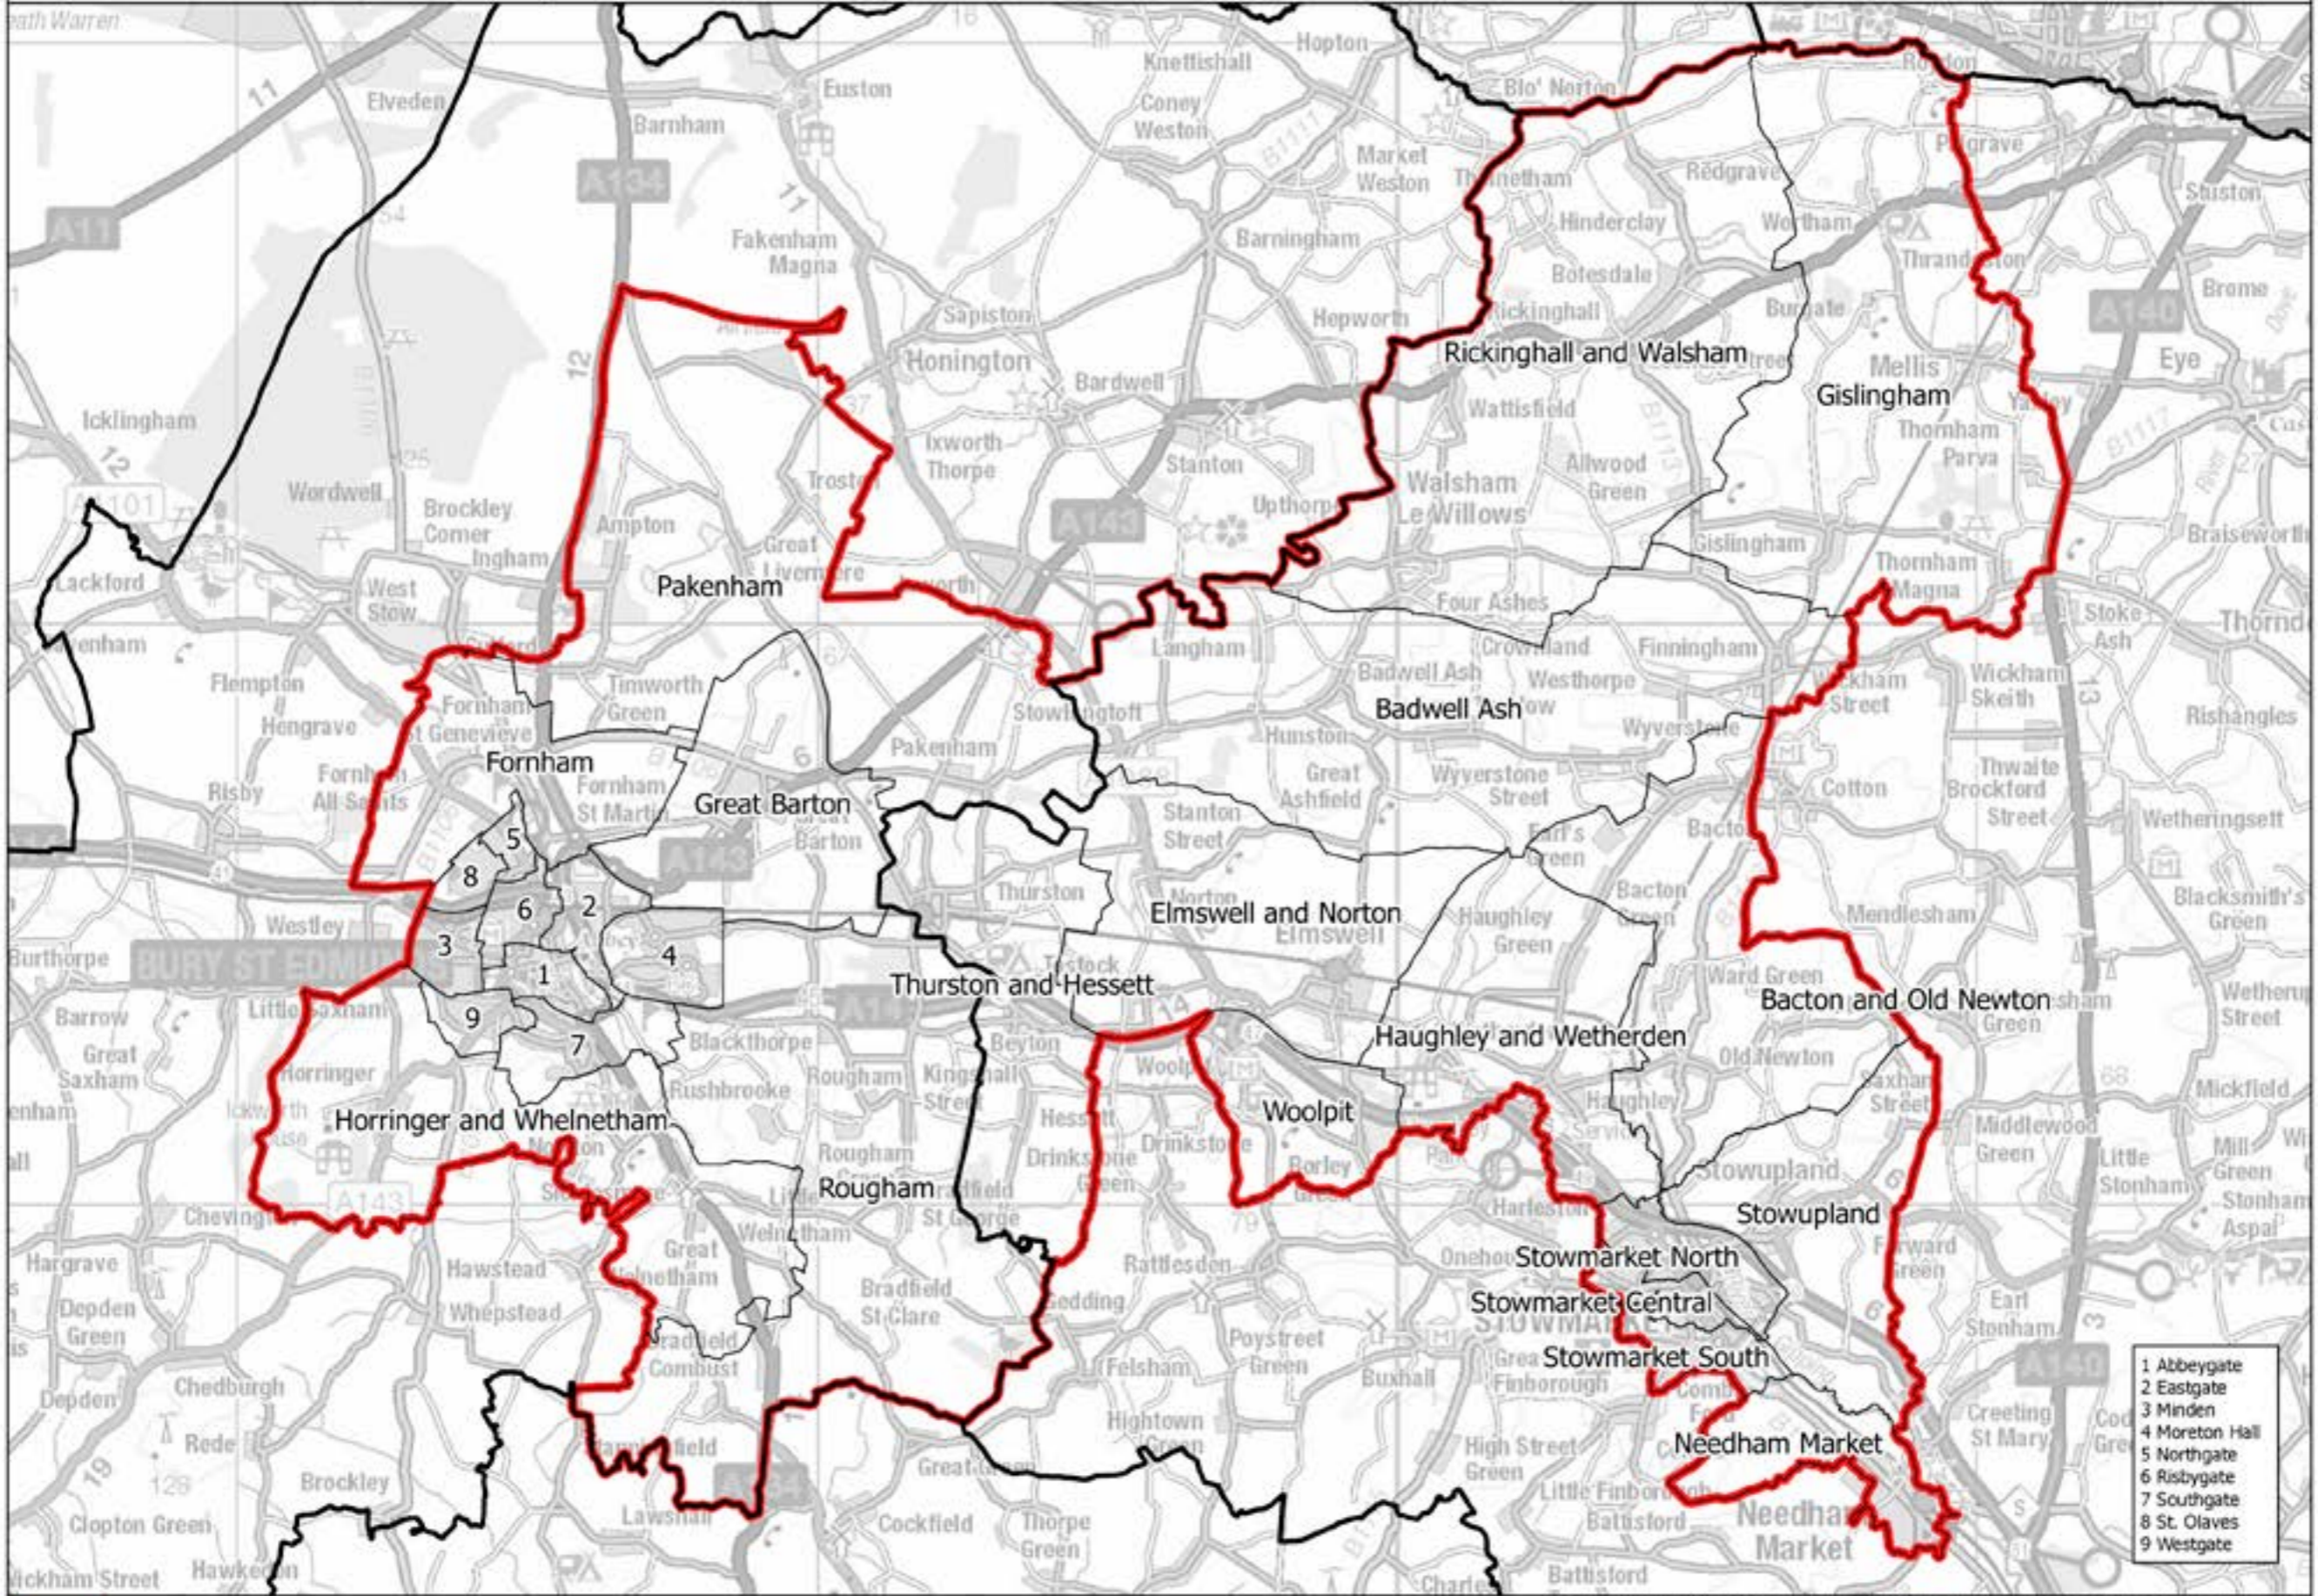

Boundary Commission for England - Initial Proposals for the Eastern Region Bury St Edmunds County Constituency - Electorate 77,828

— Constituency
 Local authorities
 Wards

This map is reproduced from Ordnance Survey material with the permission of Ordnance Survey on behalf of the controller of Her Majesty's Stationery Office (C) Crown Copyright 2016. All rights reserved. Unauthorised reproduction infringes Crown copyright and may lead to prosecution or civil proceedings. Boundary Commission for England 100016289, 2016.