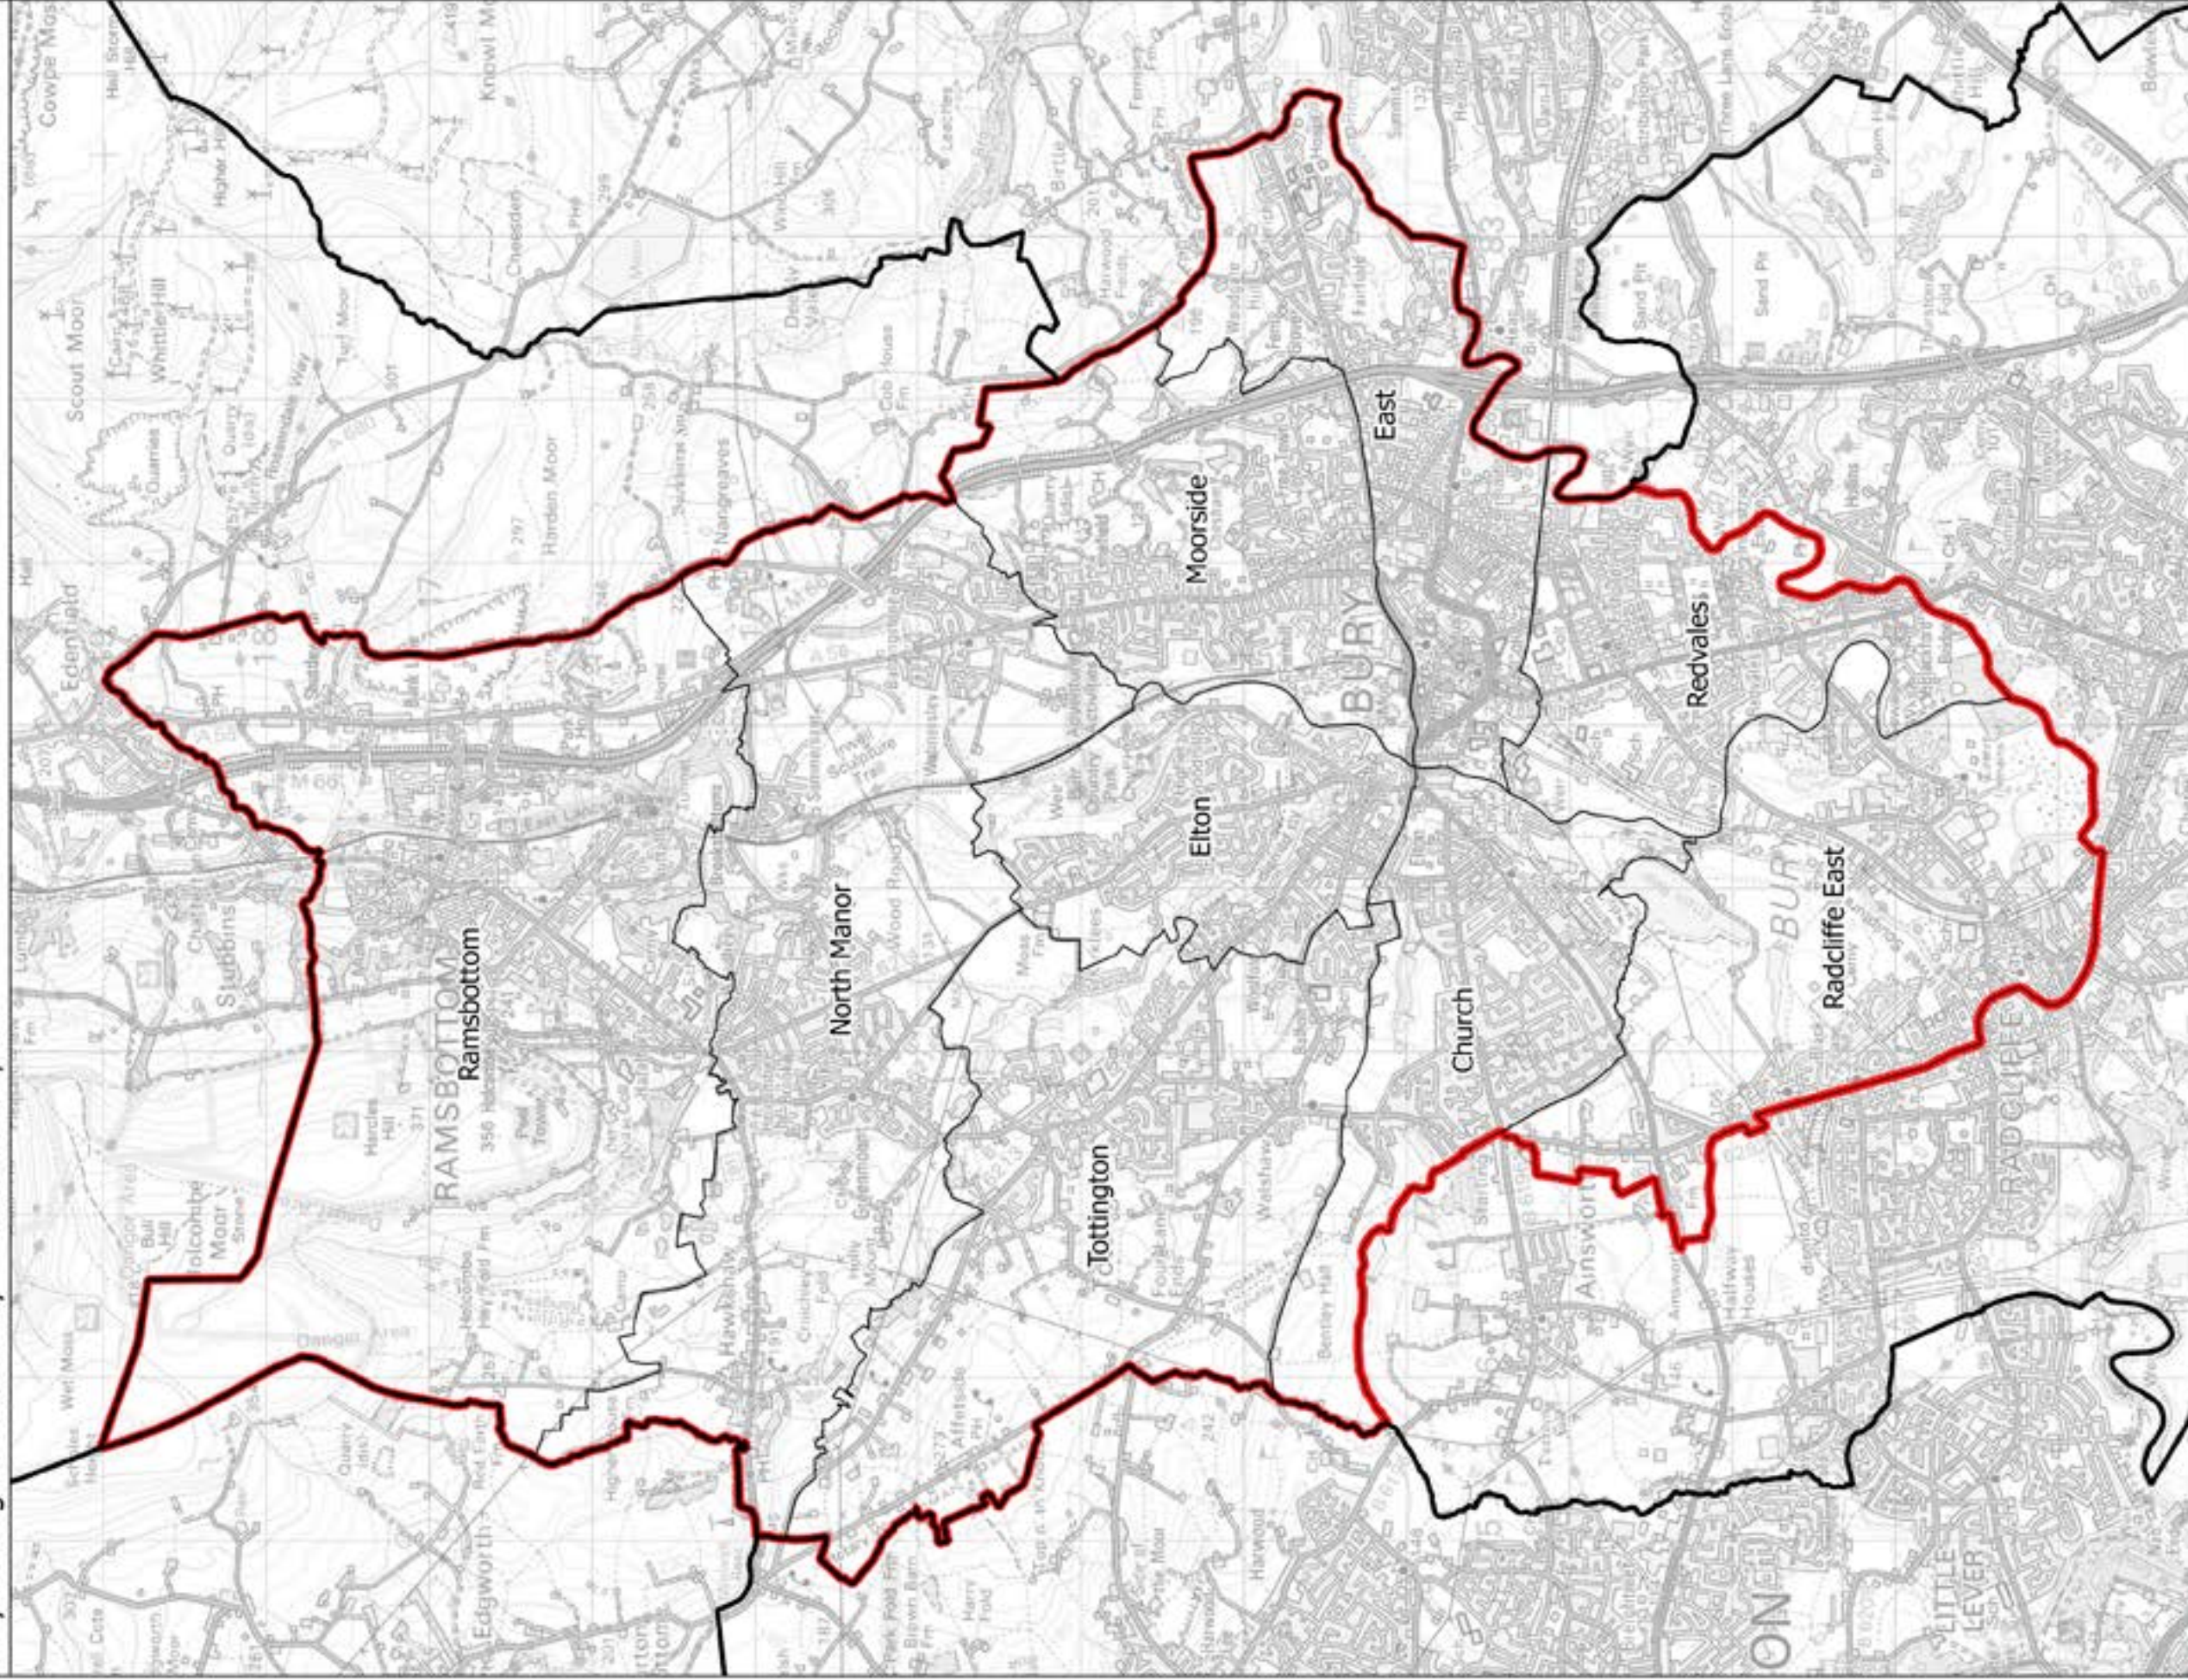

Boundary Commission for England - Initial Proposals for the North West Region
Bury Borough Constituency - Electorate 72,781

This map is reproduced from Ordnance Survey material with the permission of Ordnance Survey on behalf of the controller of Her Majesty's Stationery Office (C) Crown Copyright 2016. All rights reserved. Unauthorised reproduction infringes Crown copyright and may lead to prosecution or civil proceedings. Boundary Commission for England 100018098, 2016.