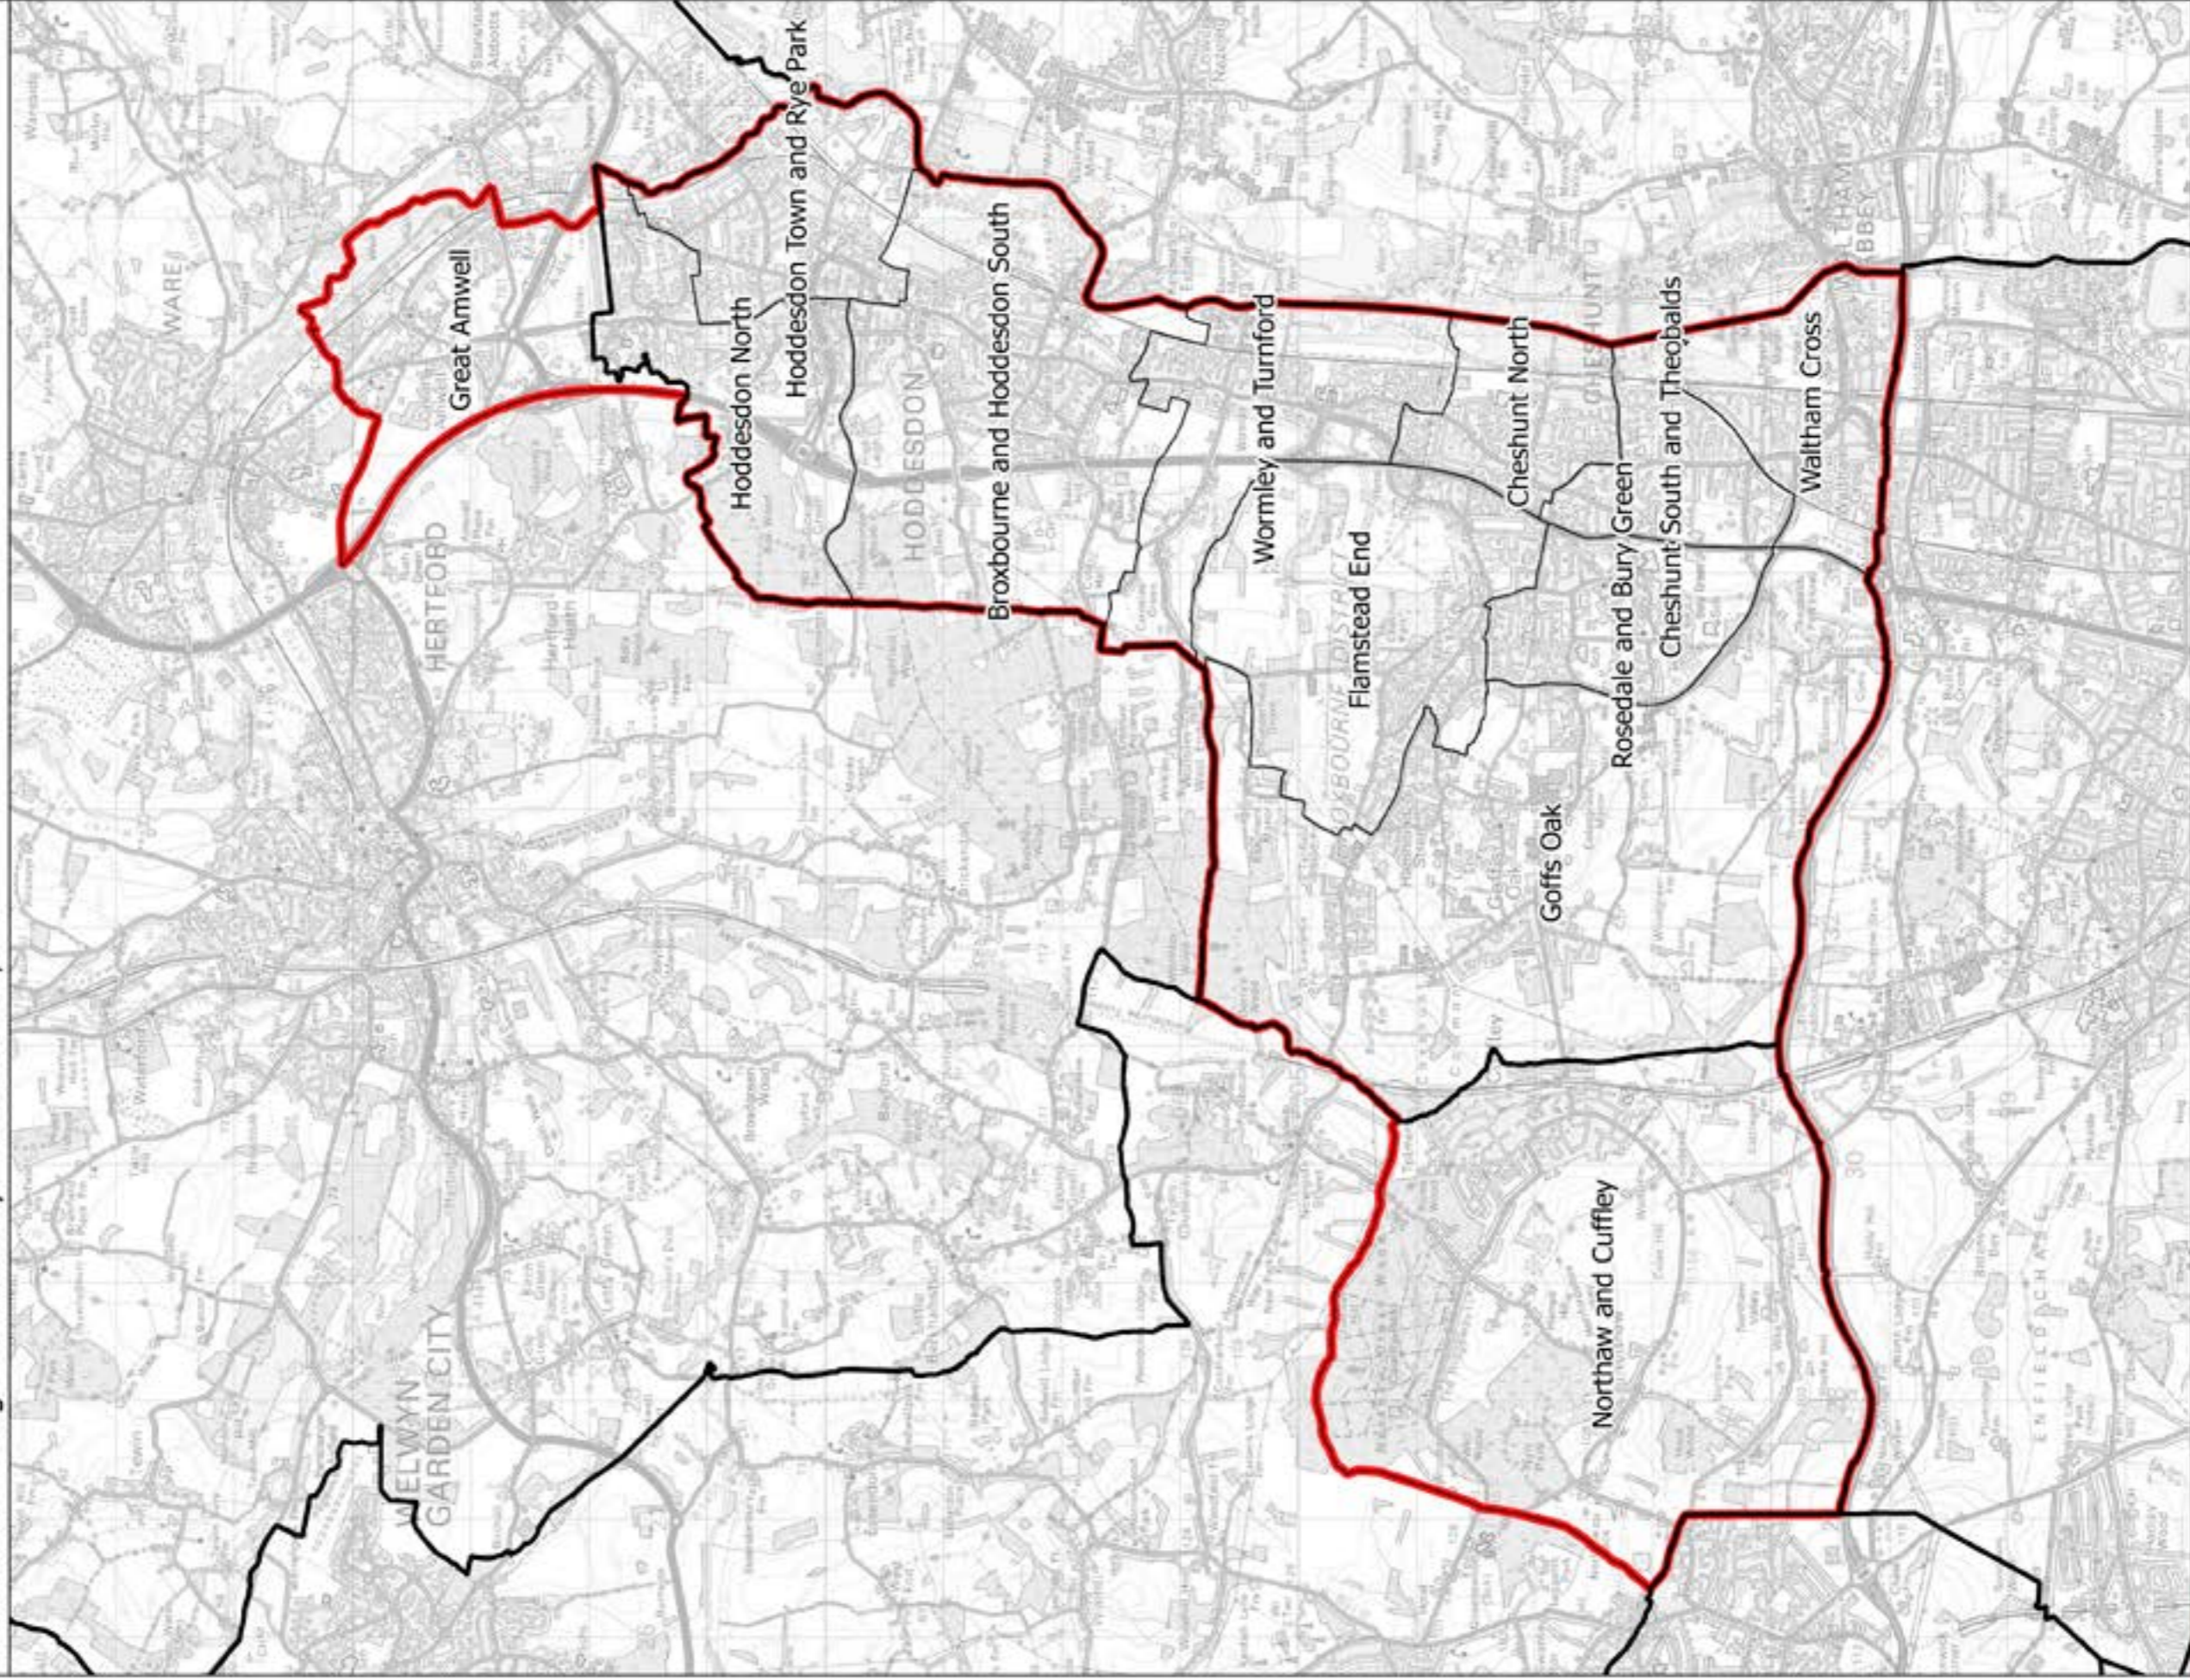

Boundary Commission for England - Initial Proposals for the Eastern Region
 Broxbourne Borough Constituency - Electorate 72,593

This map is reproduced from Ordnance Survey material with the permission of Ordnance Survey on behalf of the controller of Her Majesty's Stationery Office (C) Crown Copyright 2016. All rights reserved. Unauthorised reproduction infringes Crown copyright and may lead to prosecution or civil proceedings. Boundary Commission for England 100018098, 2016.