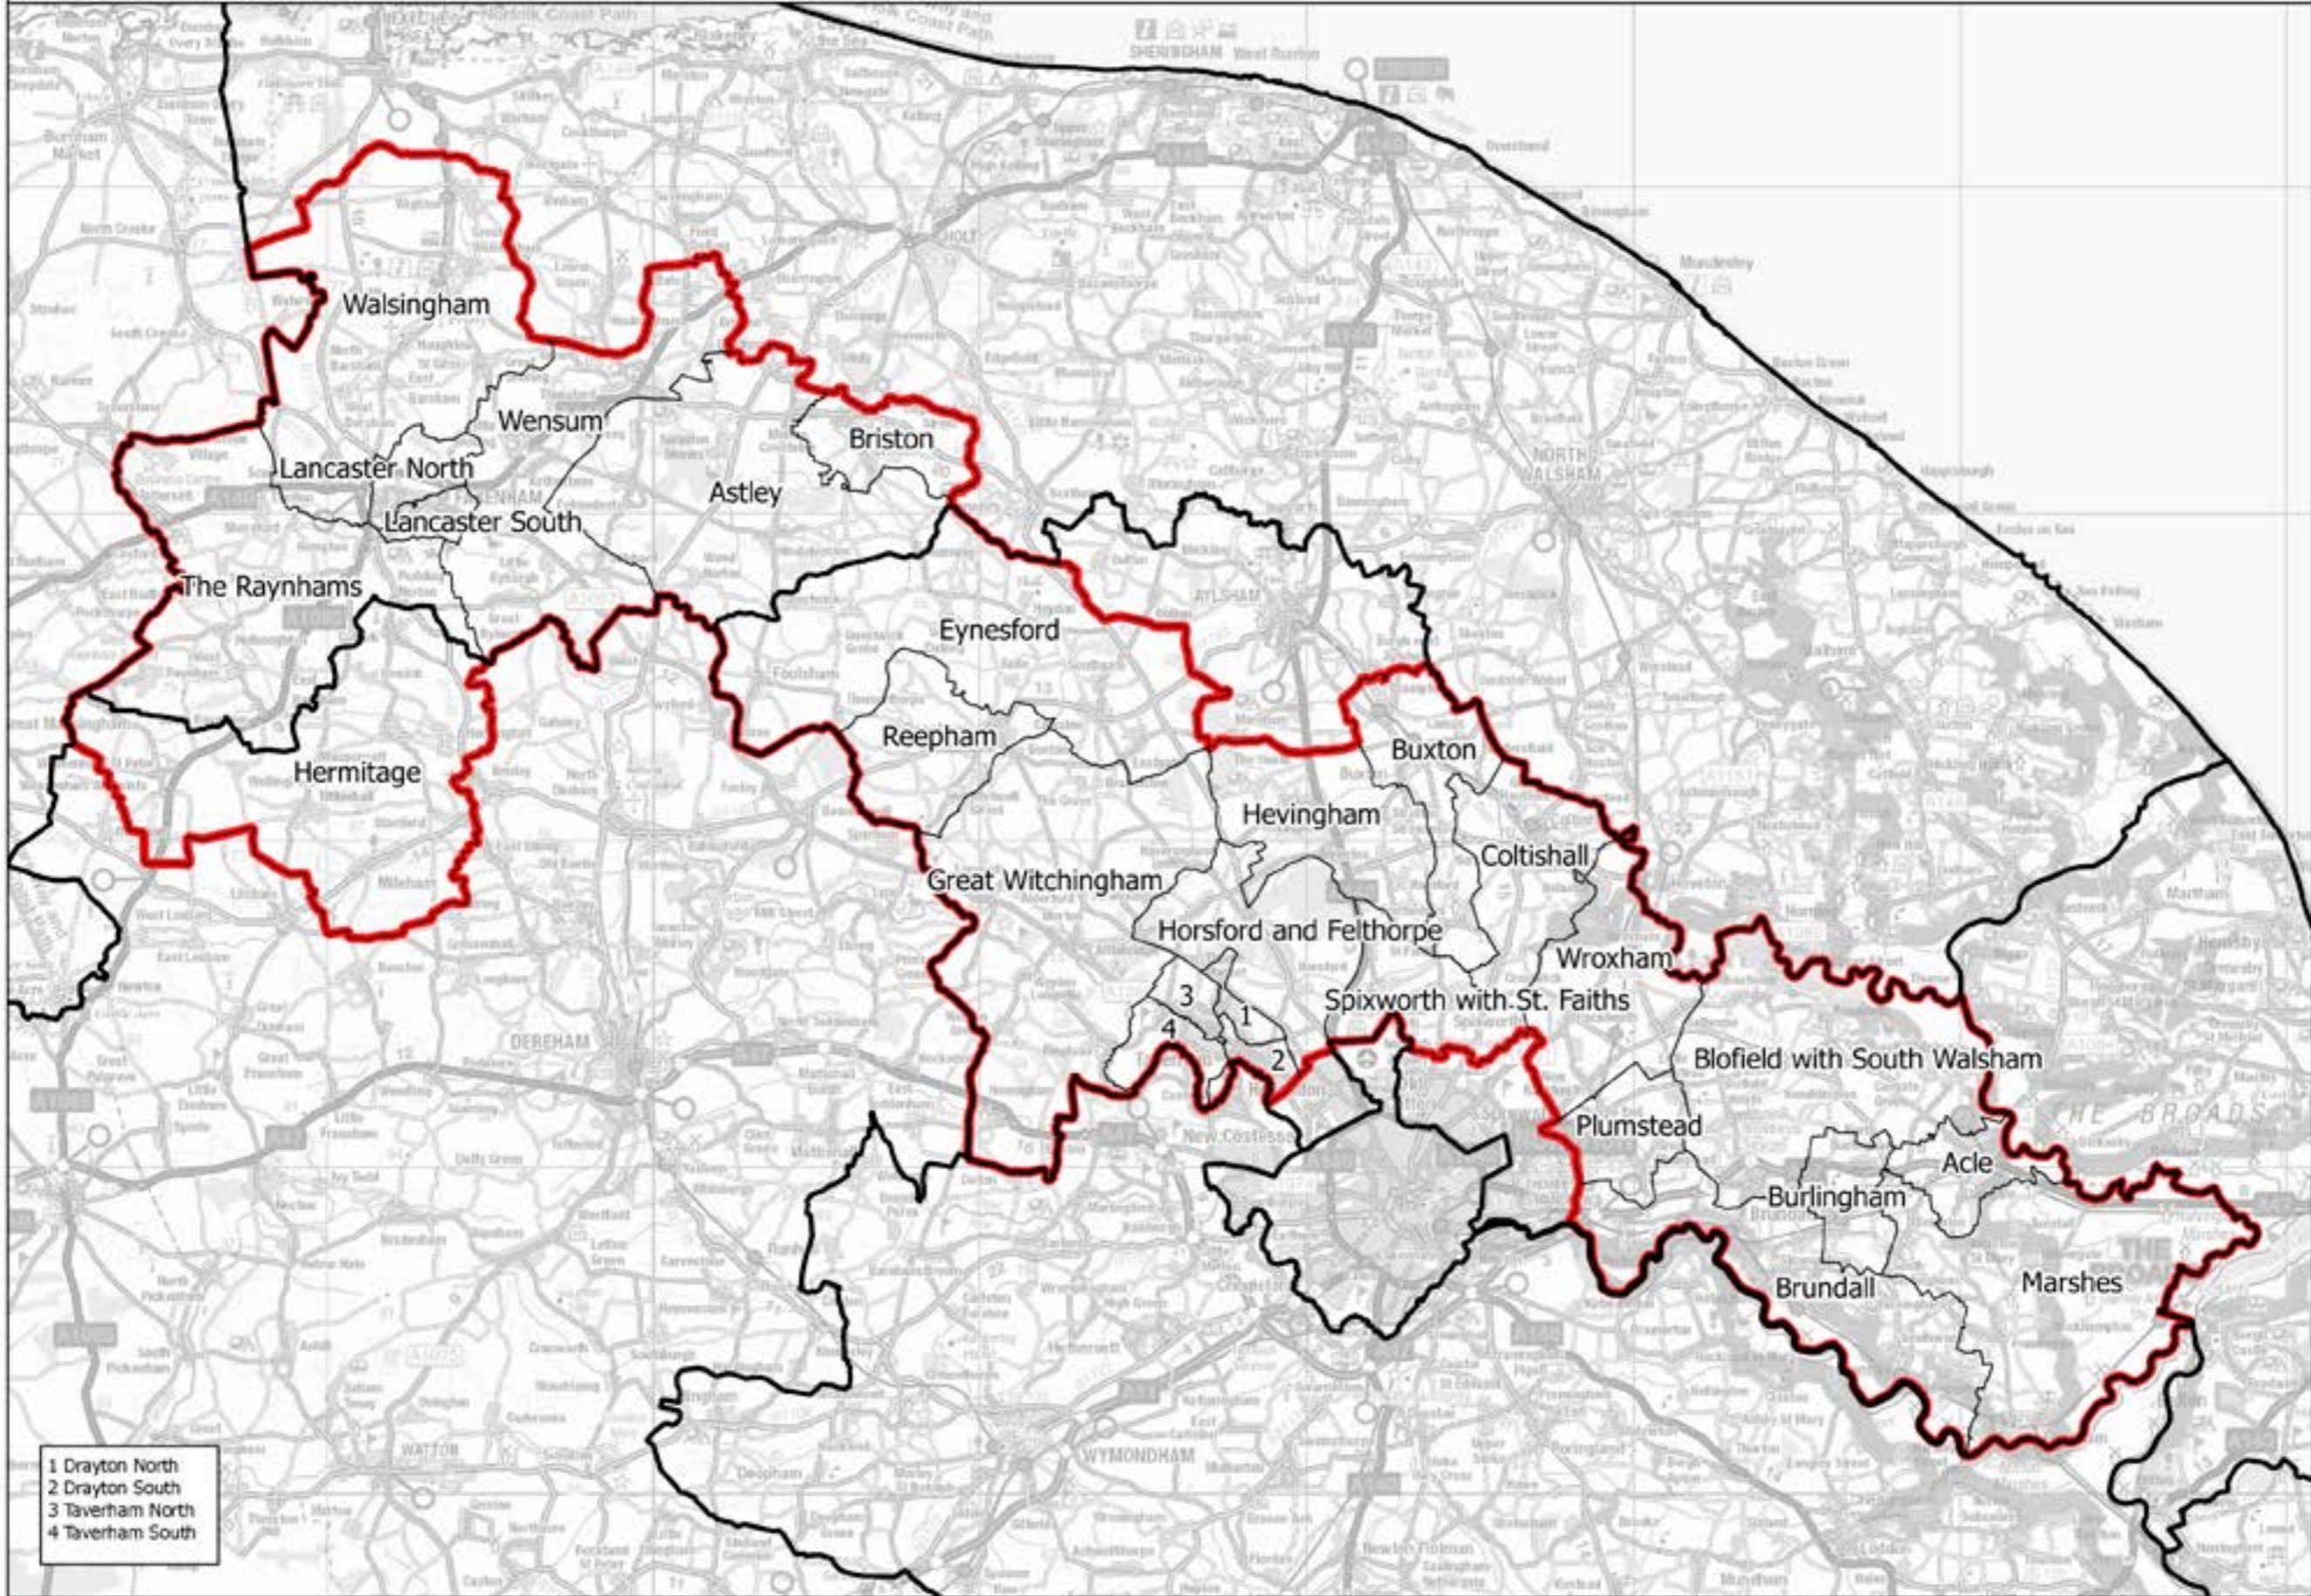

# Boundary Commission for England - Initial Proposals for the Eastern Region Broadland County Constituency - Electorate 71,085

- 1 Drayton North
- 2 Drayton South
- 3 Taverham North
- 4 Taverham South

— Constituency    — Local authorities    — Wards

This map is reproduced from Ordnance Survey material with the permission of Ordnance Survey on behalf of the controller of Her Majesty's Stationery Office (C) Crown Copyright 2016. All rights reserved. Unauthorised reproduction infringes Crown copyright and may lead to prosecution or civil proceedings. Boundary Commission for England 100016289, 2016.