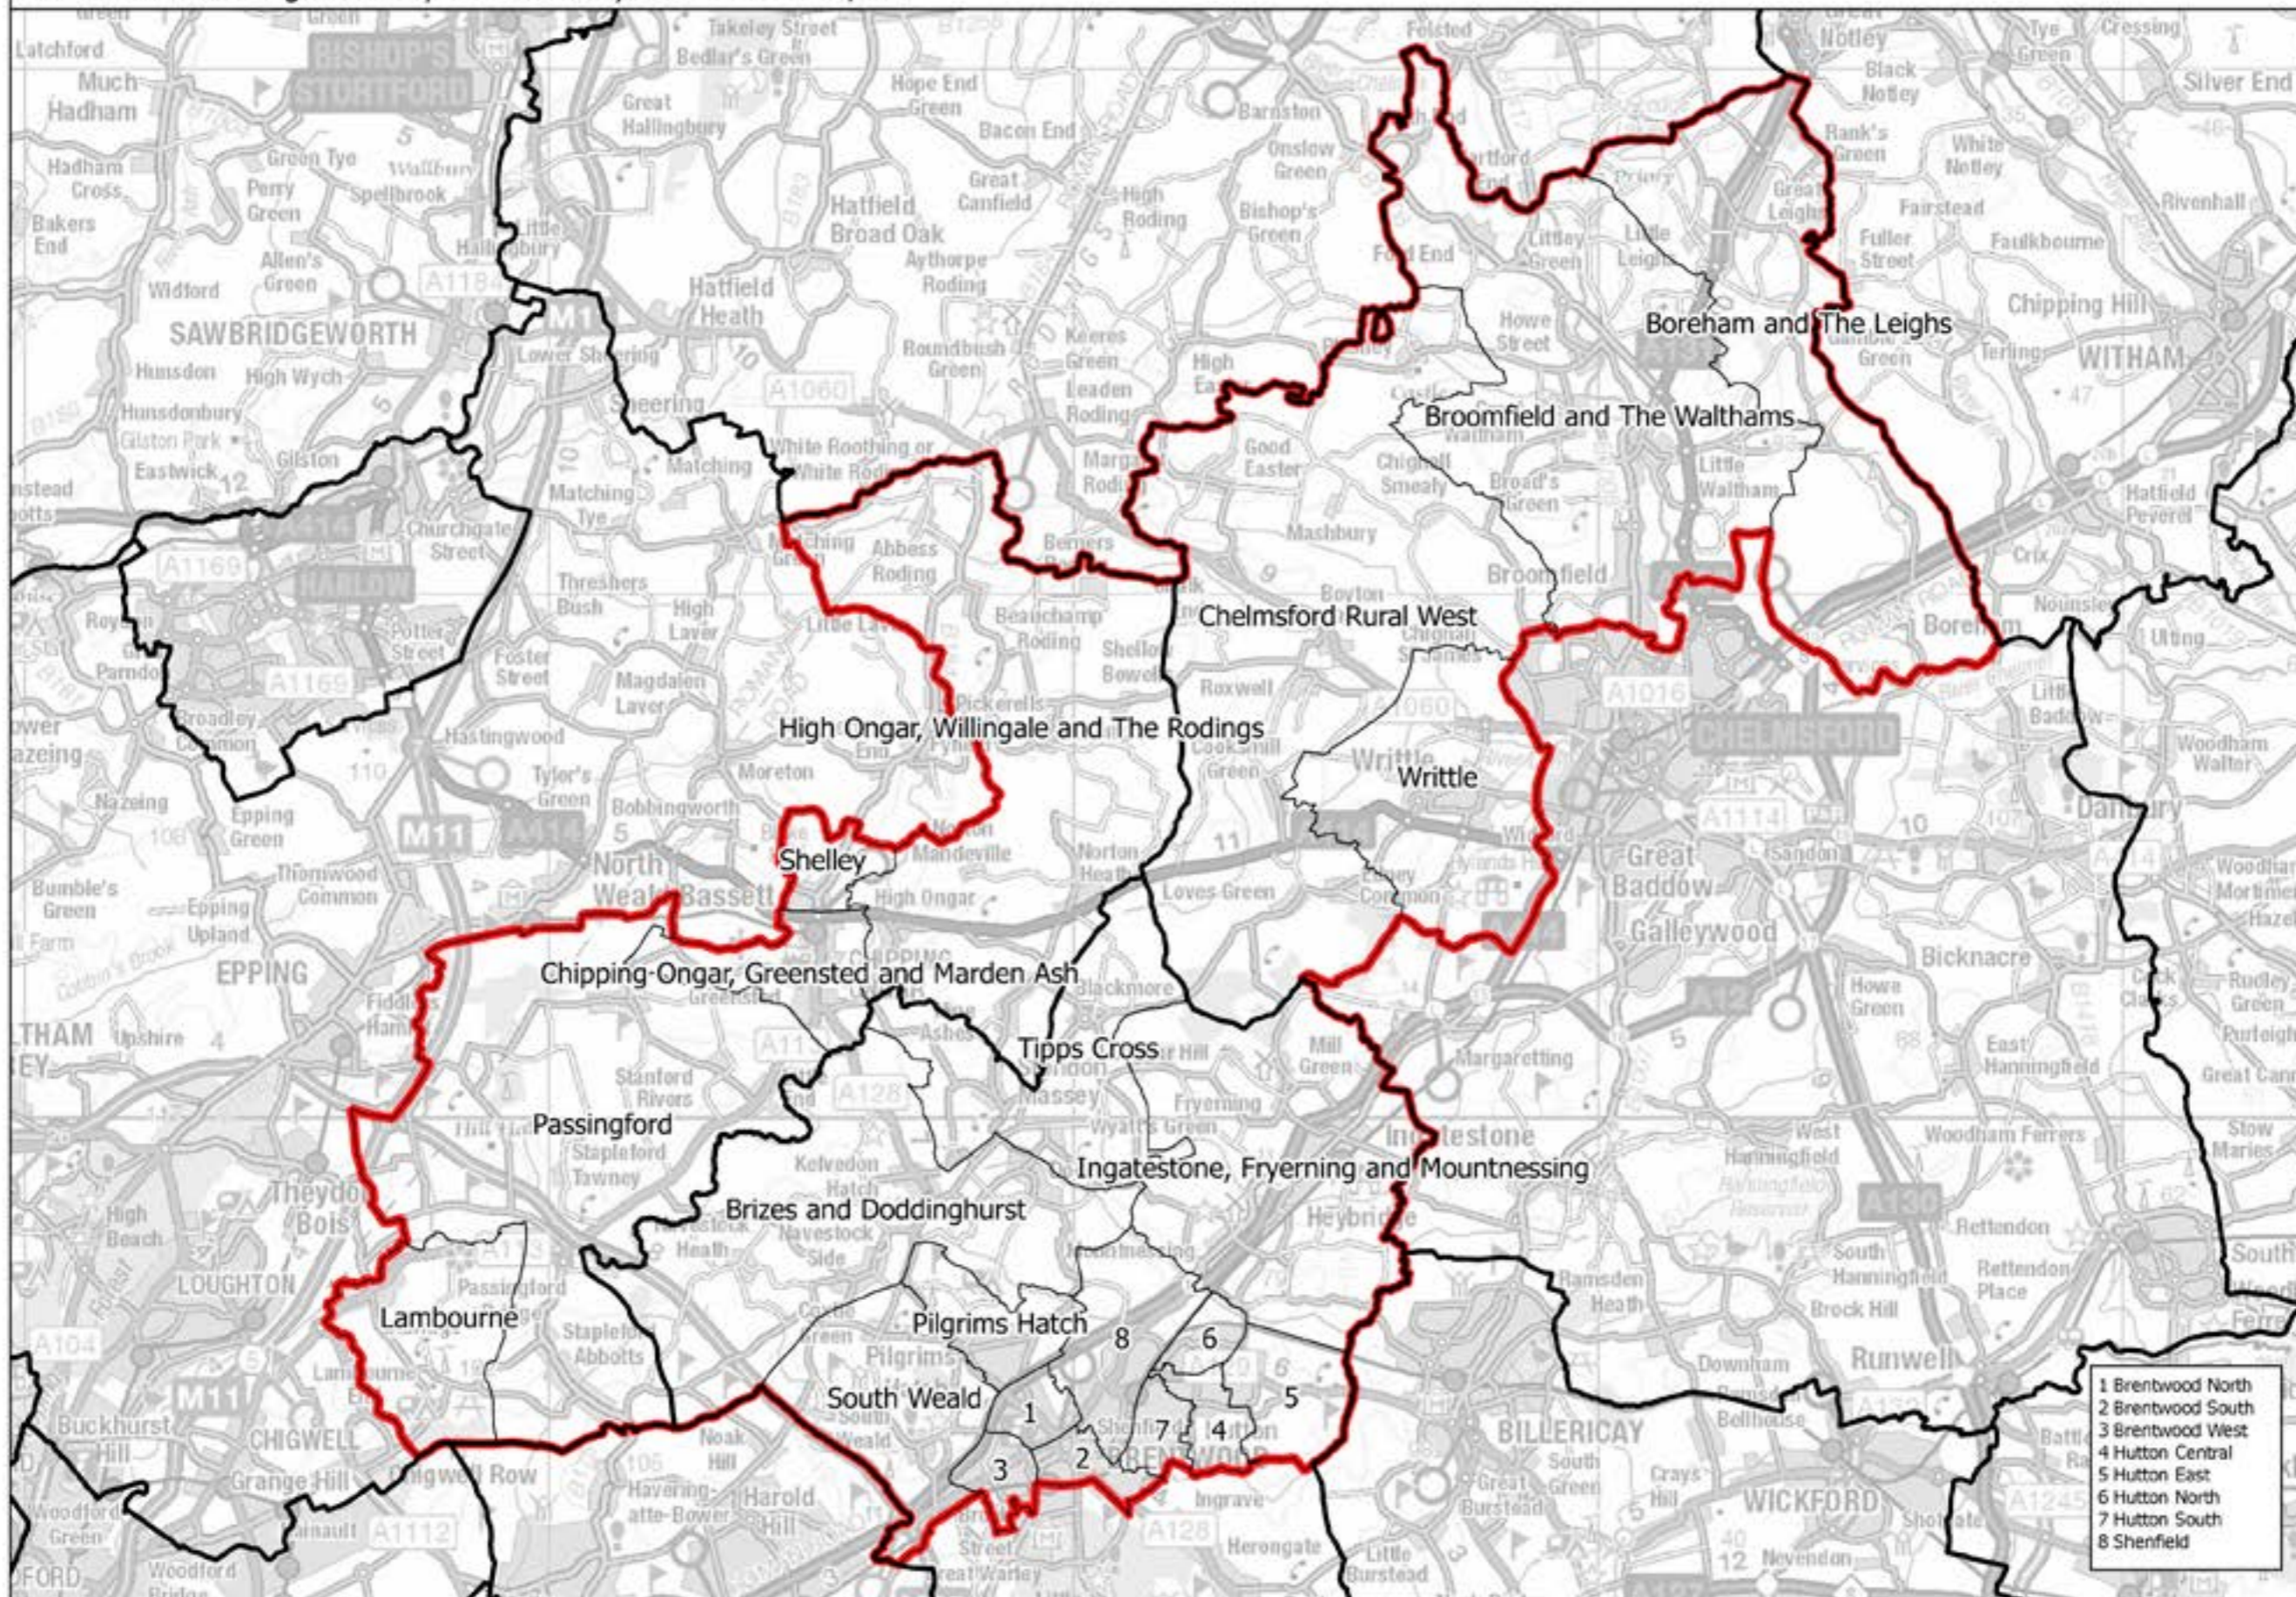

Boundary Commission for England - Initial Proposals for the Eastern Region Brentwood and Ongar County Constituency - Electorate 76,809

— Constituency
 Local authorities
 Wards

- 1 Brentwood North
- 2 Brentwood South
- 3 Brentwood West
- 4 Hutton Central
- 5 Hutton East
- 6 Hutton North
- 7 Hutton South
- 8 Shenfield

This map is reproduced from Ordnance Survey material with the permission of Ordnance Survey on behalf of the controller of Her Majesty's Stationery Office (C) Crown Copyright 2016. All rights reserved. Unauthorised reproduction infringes Crown copyright and may lead to prosecution or civil proceedings. Boundary Commission for England 100016289, 2016.