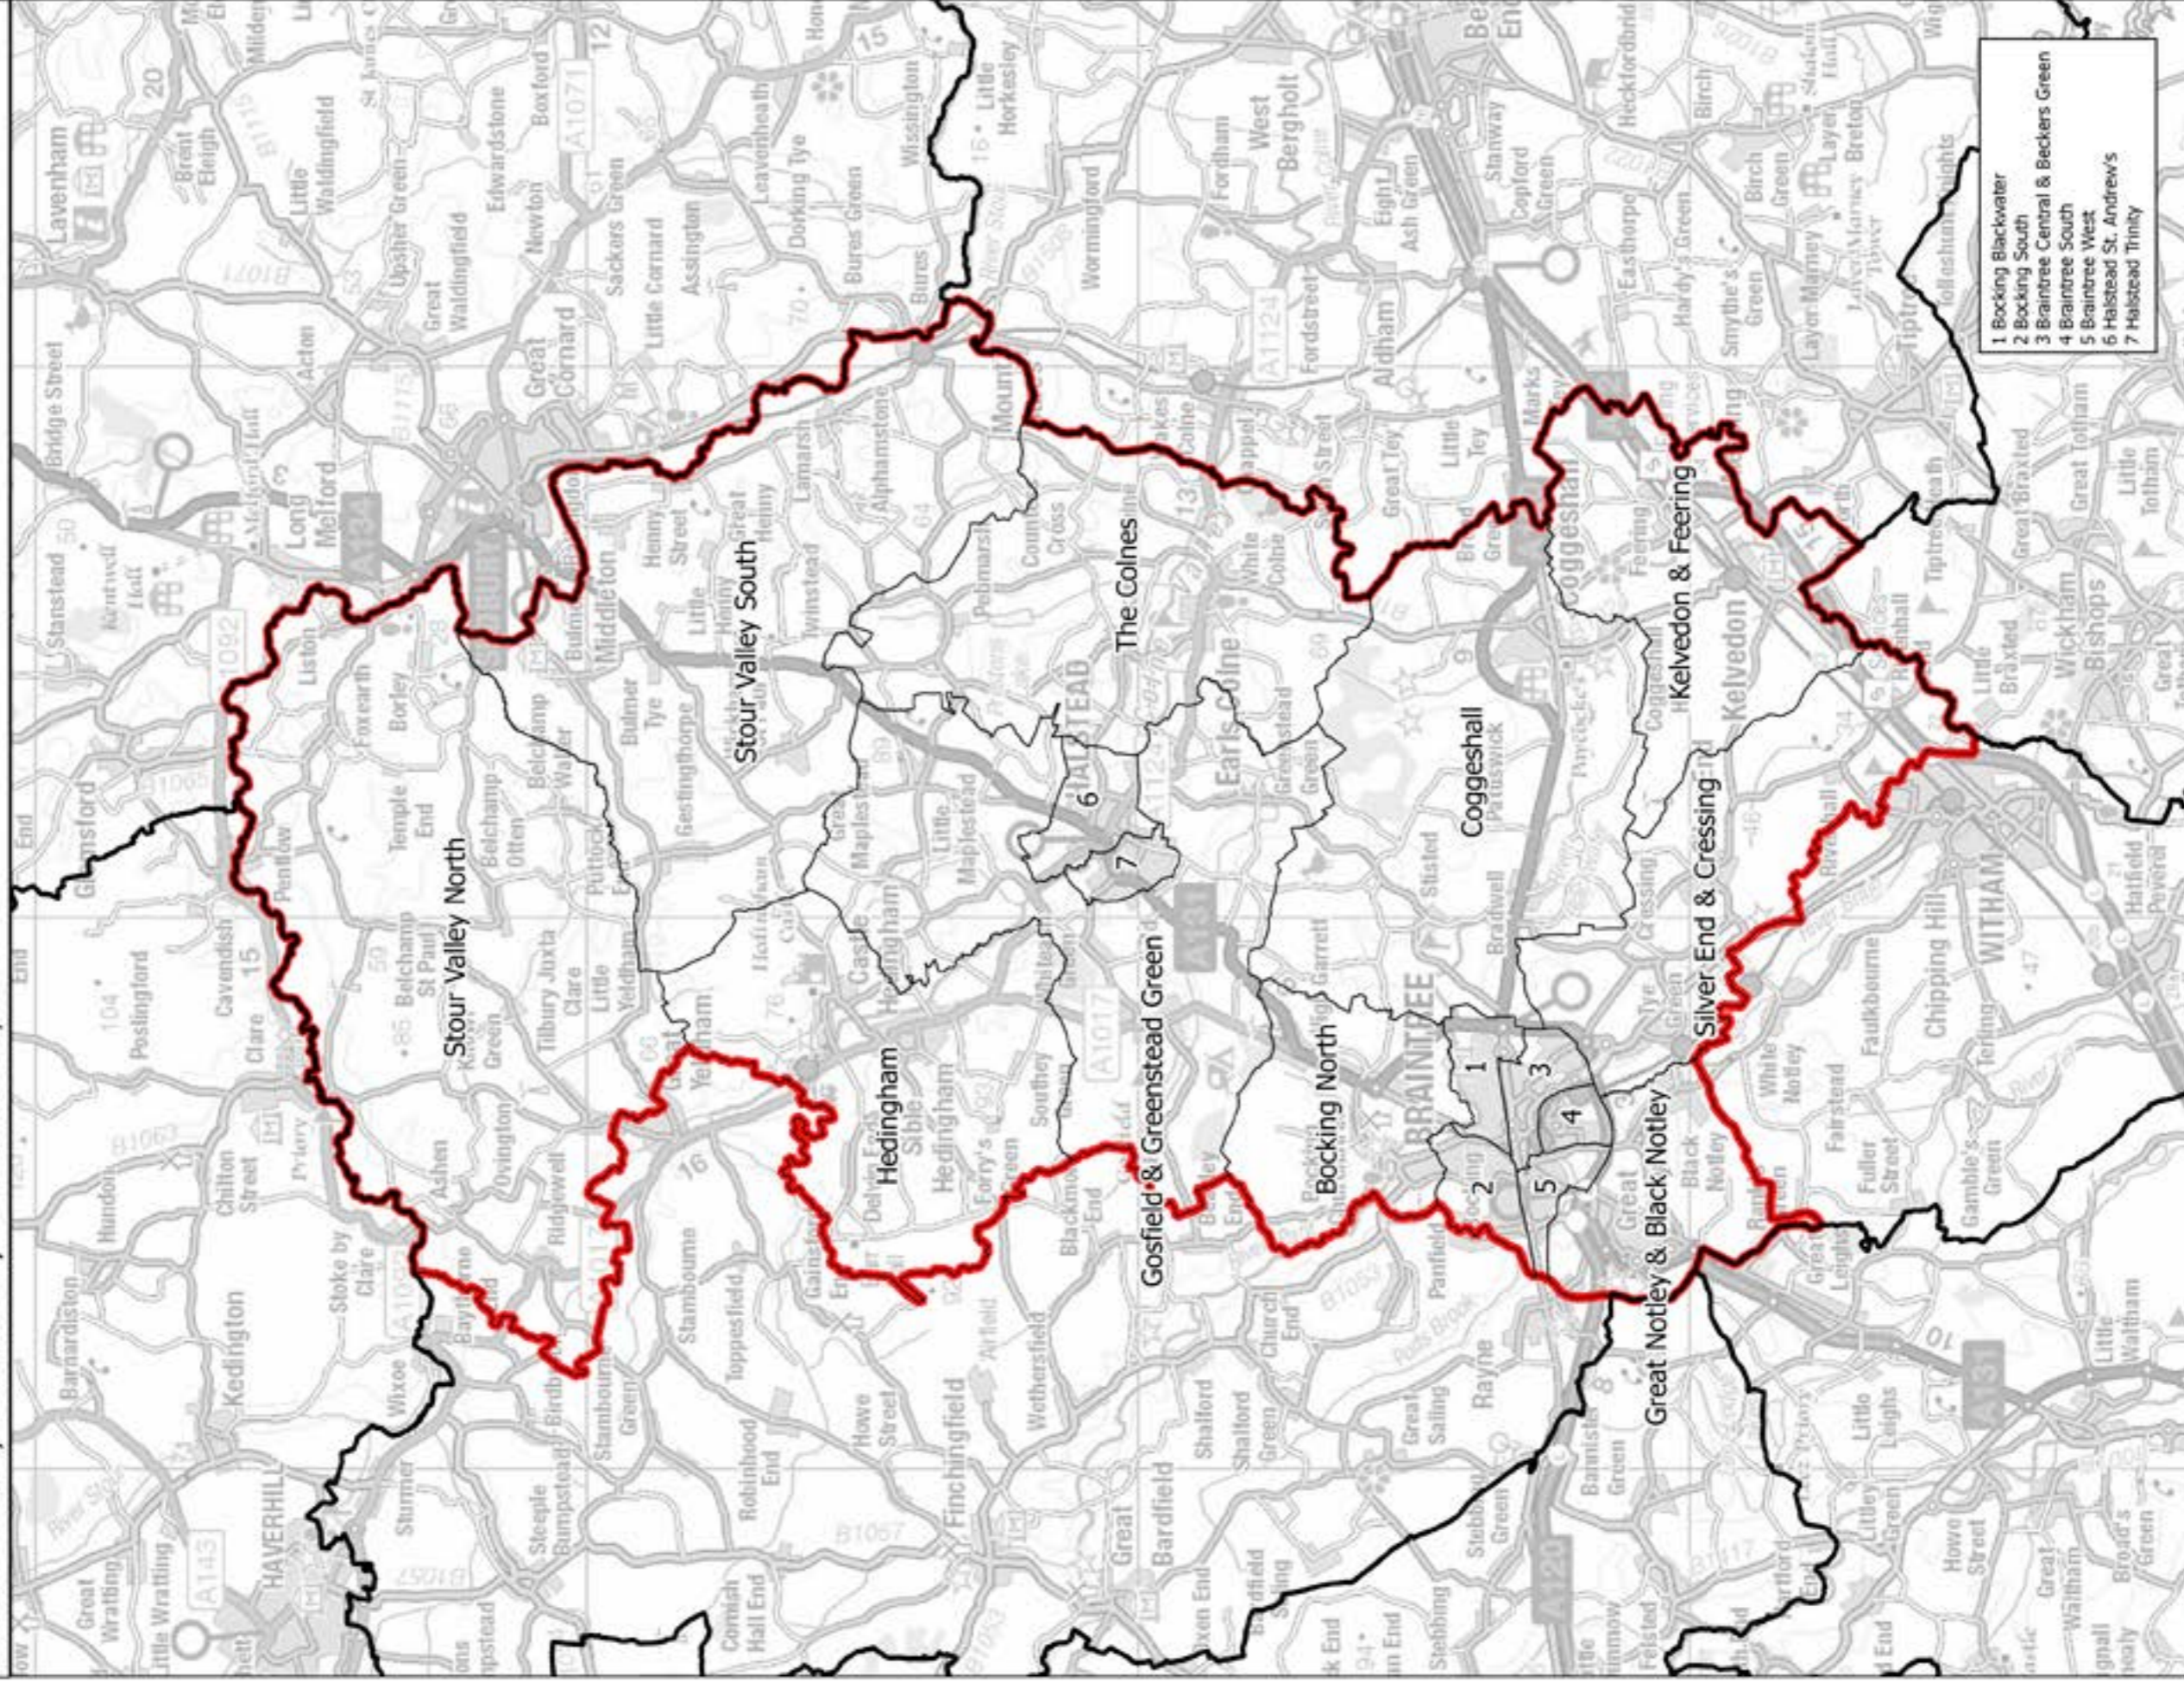

Boundary Commission for England - Initial Proposals for the Eastern Region  
 Braintree County Constituency - Electorate 75,132

This map is reproduced from Ordnance Survey material with the permission of Ordnance Survey on behalf of the controller of Her Majesty's Stationery Office (C) Crown Copyright 2016. All rights reserved. Unauthorised reproduction infringes Crown copyright and may lead to prosecution or civil proceedings. Boundary Commission for England 100018098, 2016.