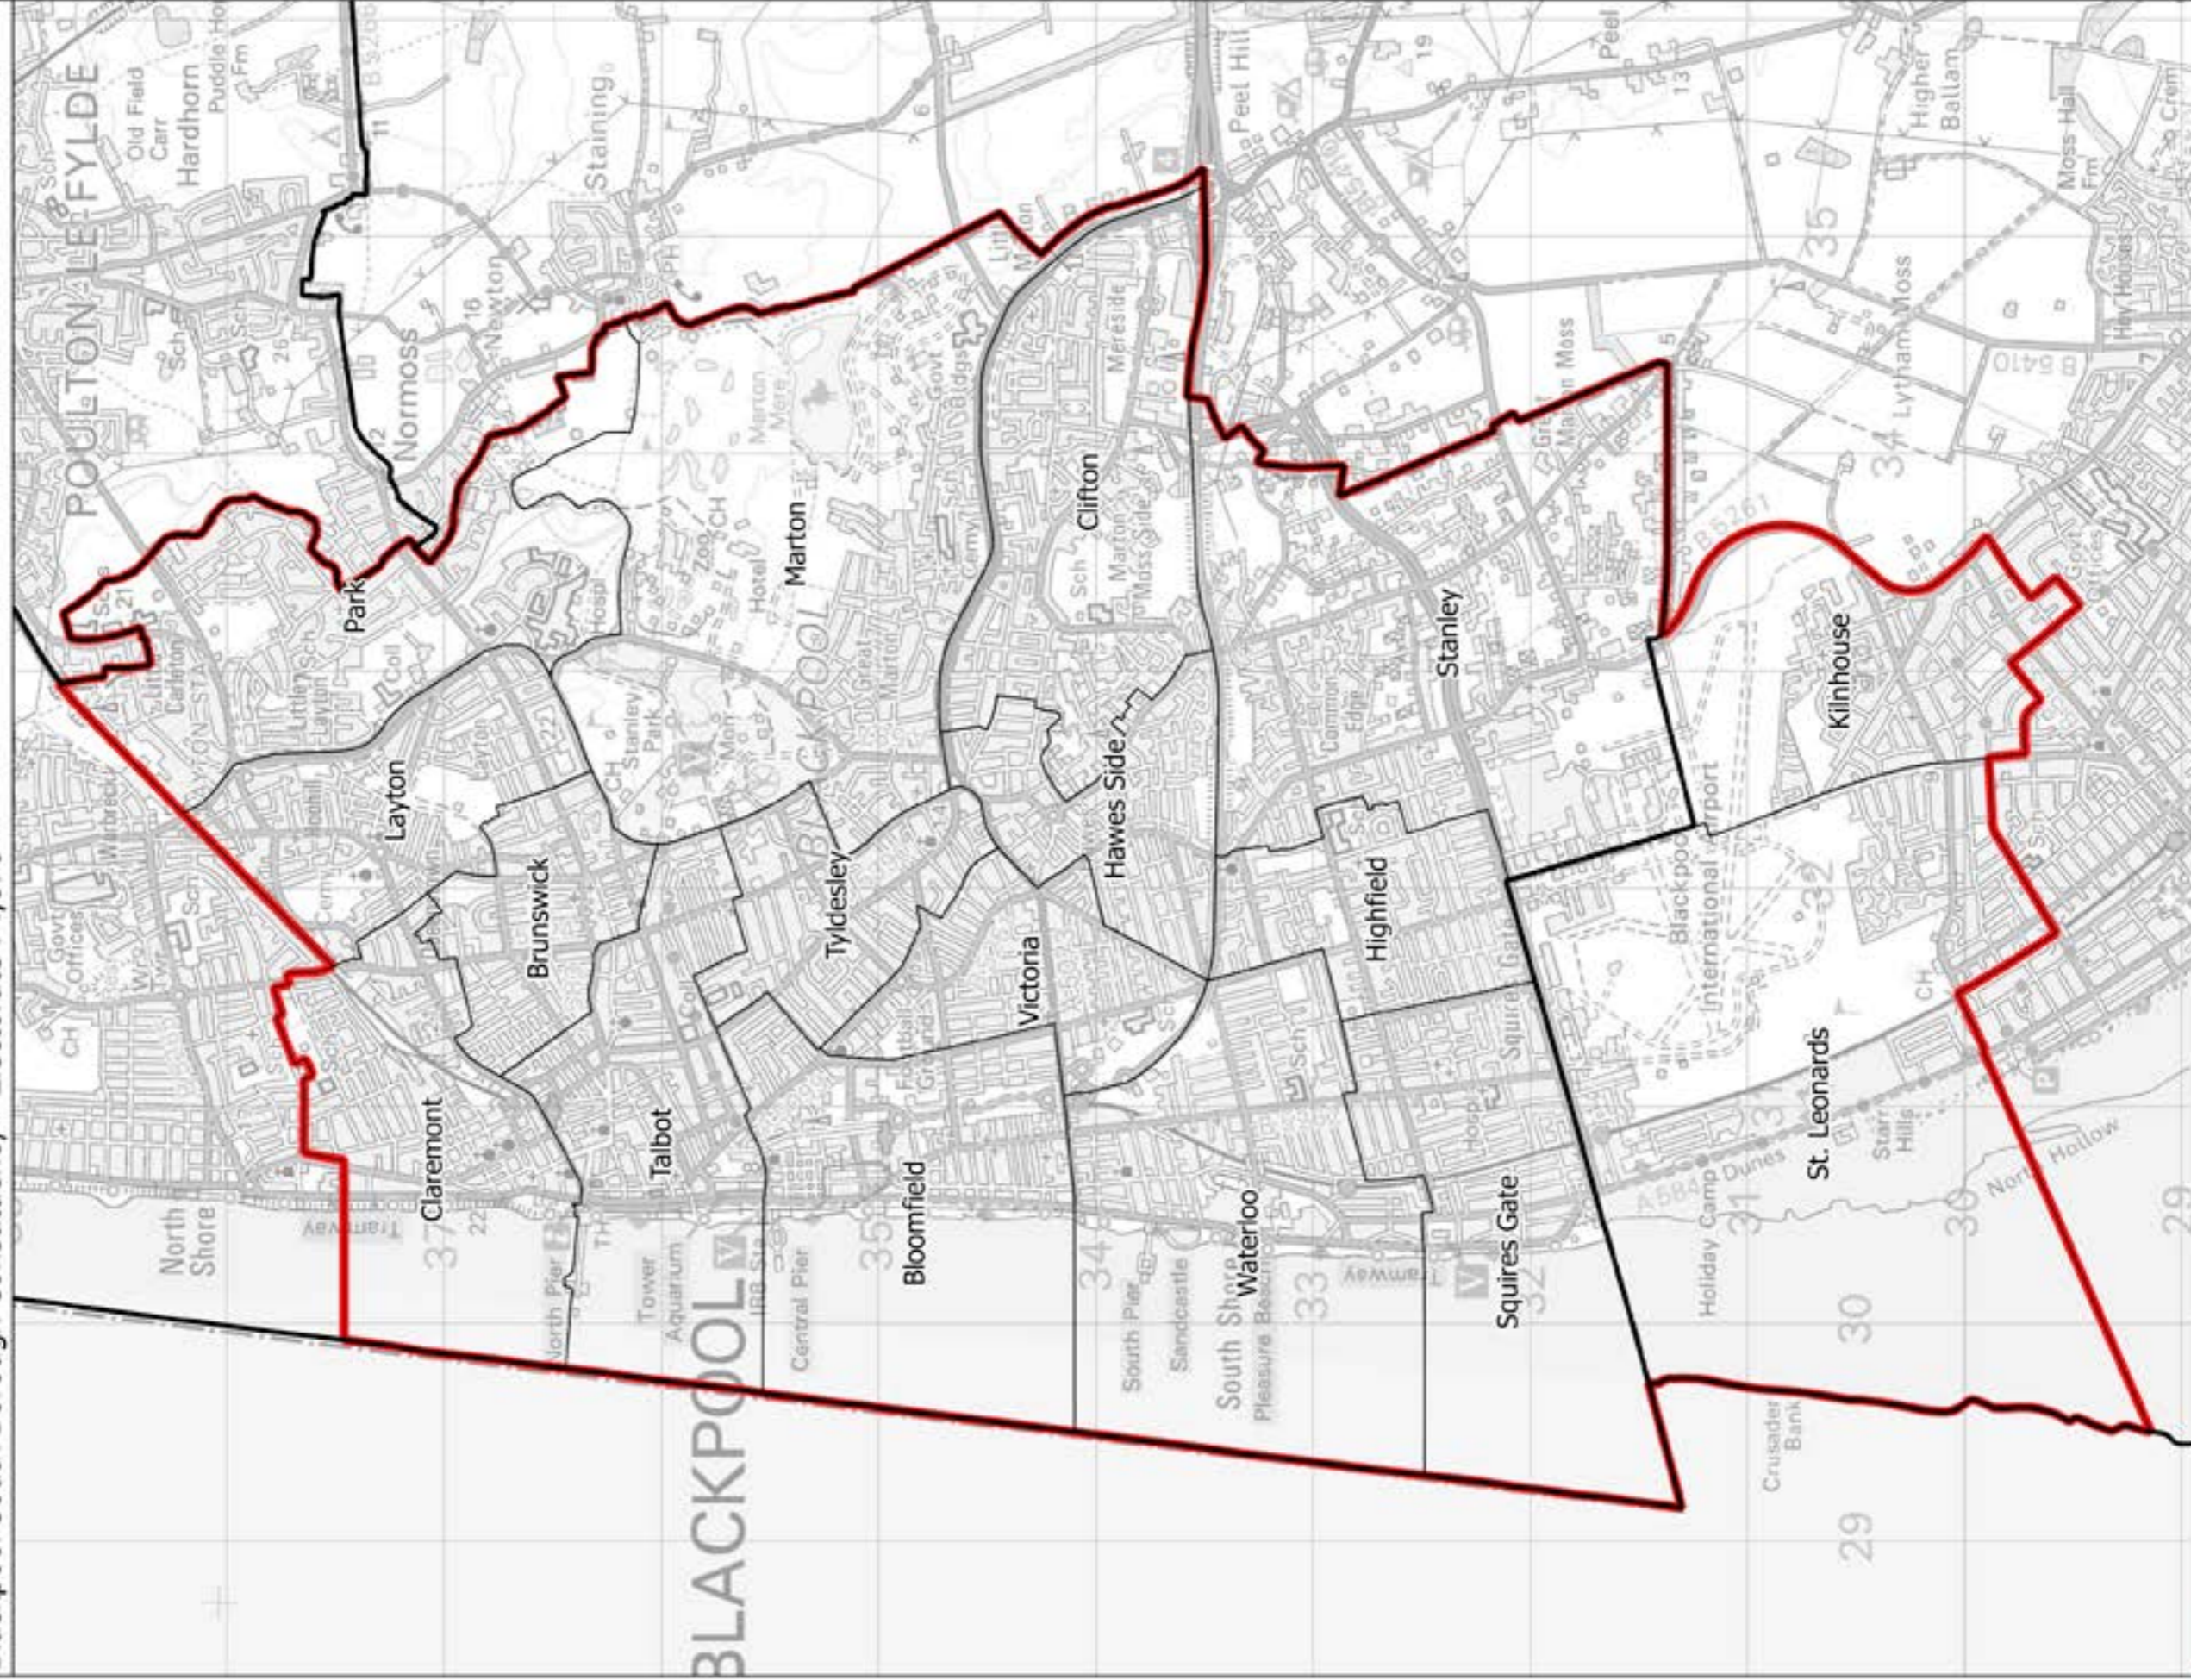

Boundary Commission for England - Initial Proposals for the North West Region  
 Blackpool South Borough Constituency - Electorate 74,876

— Constituency — Local authorities — Wards

This map is reproduced from Ordnance Survey material with the permission of Ordnance Survey on behalf of the controller of Her Majesty's Stationery Office (C) Crown Copyright 2016. All rights reserved. Unauthorised reproduction infringes Crown copyright and may lead to prosecution or civil proceedings. Boundary Commission for England 100018298, 2016.