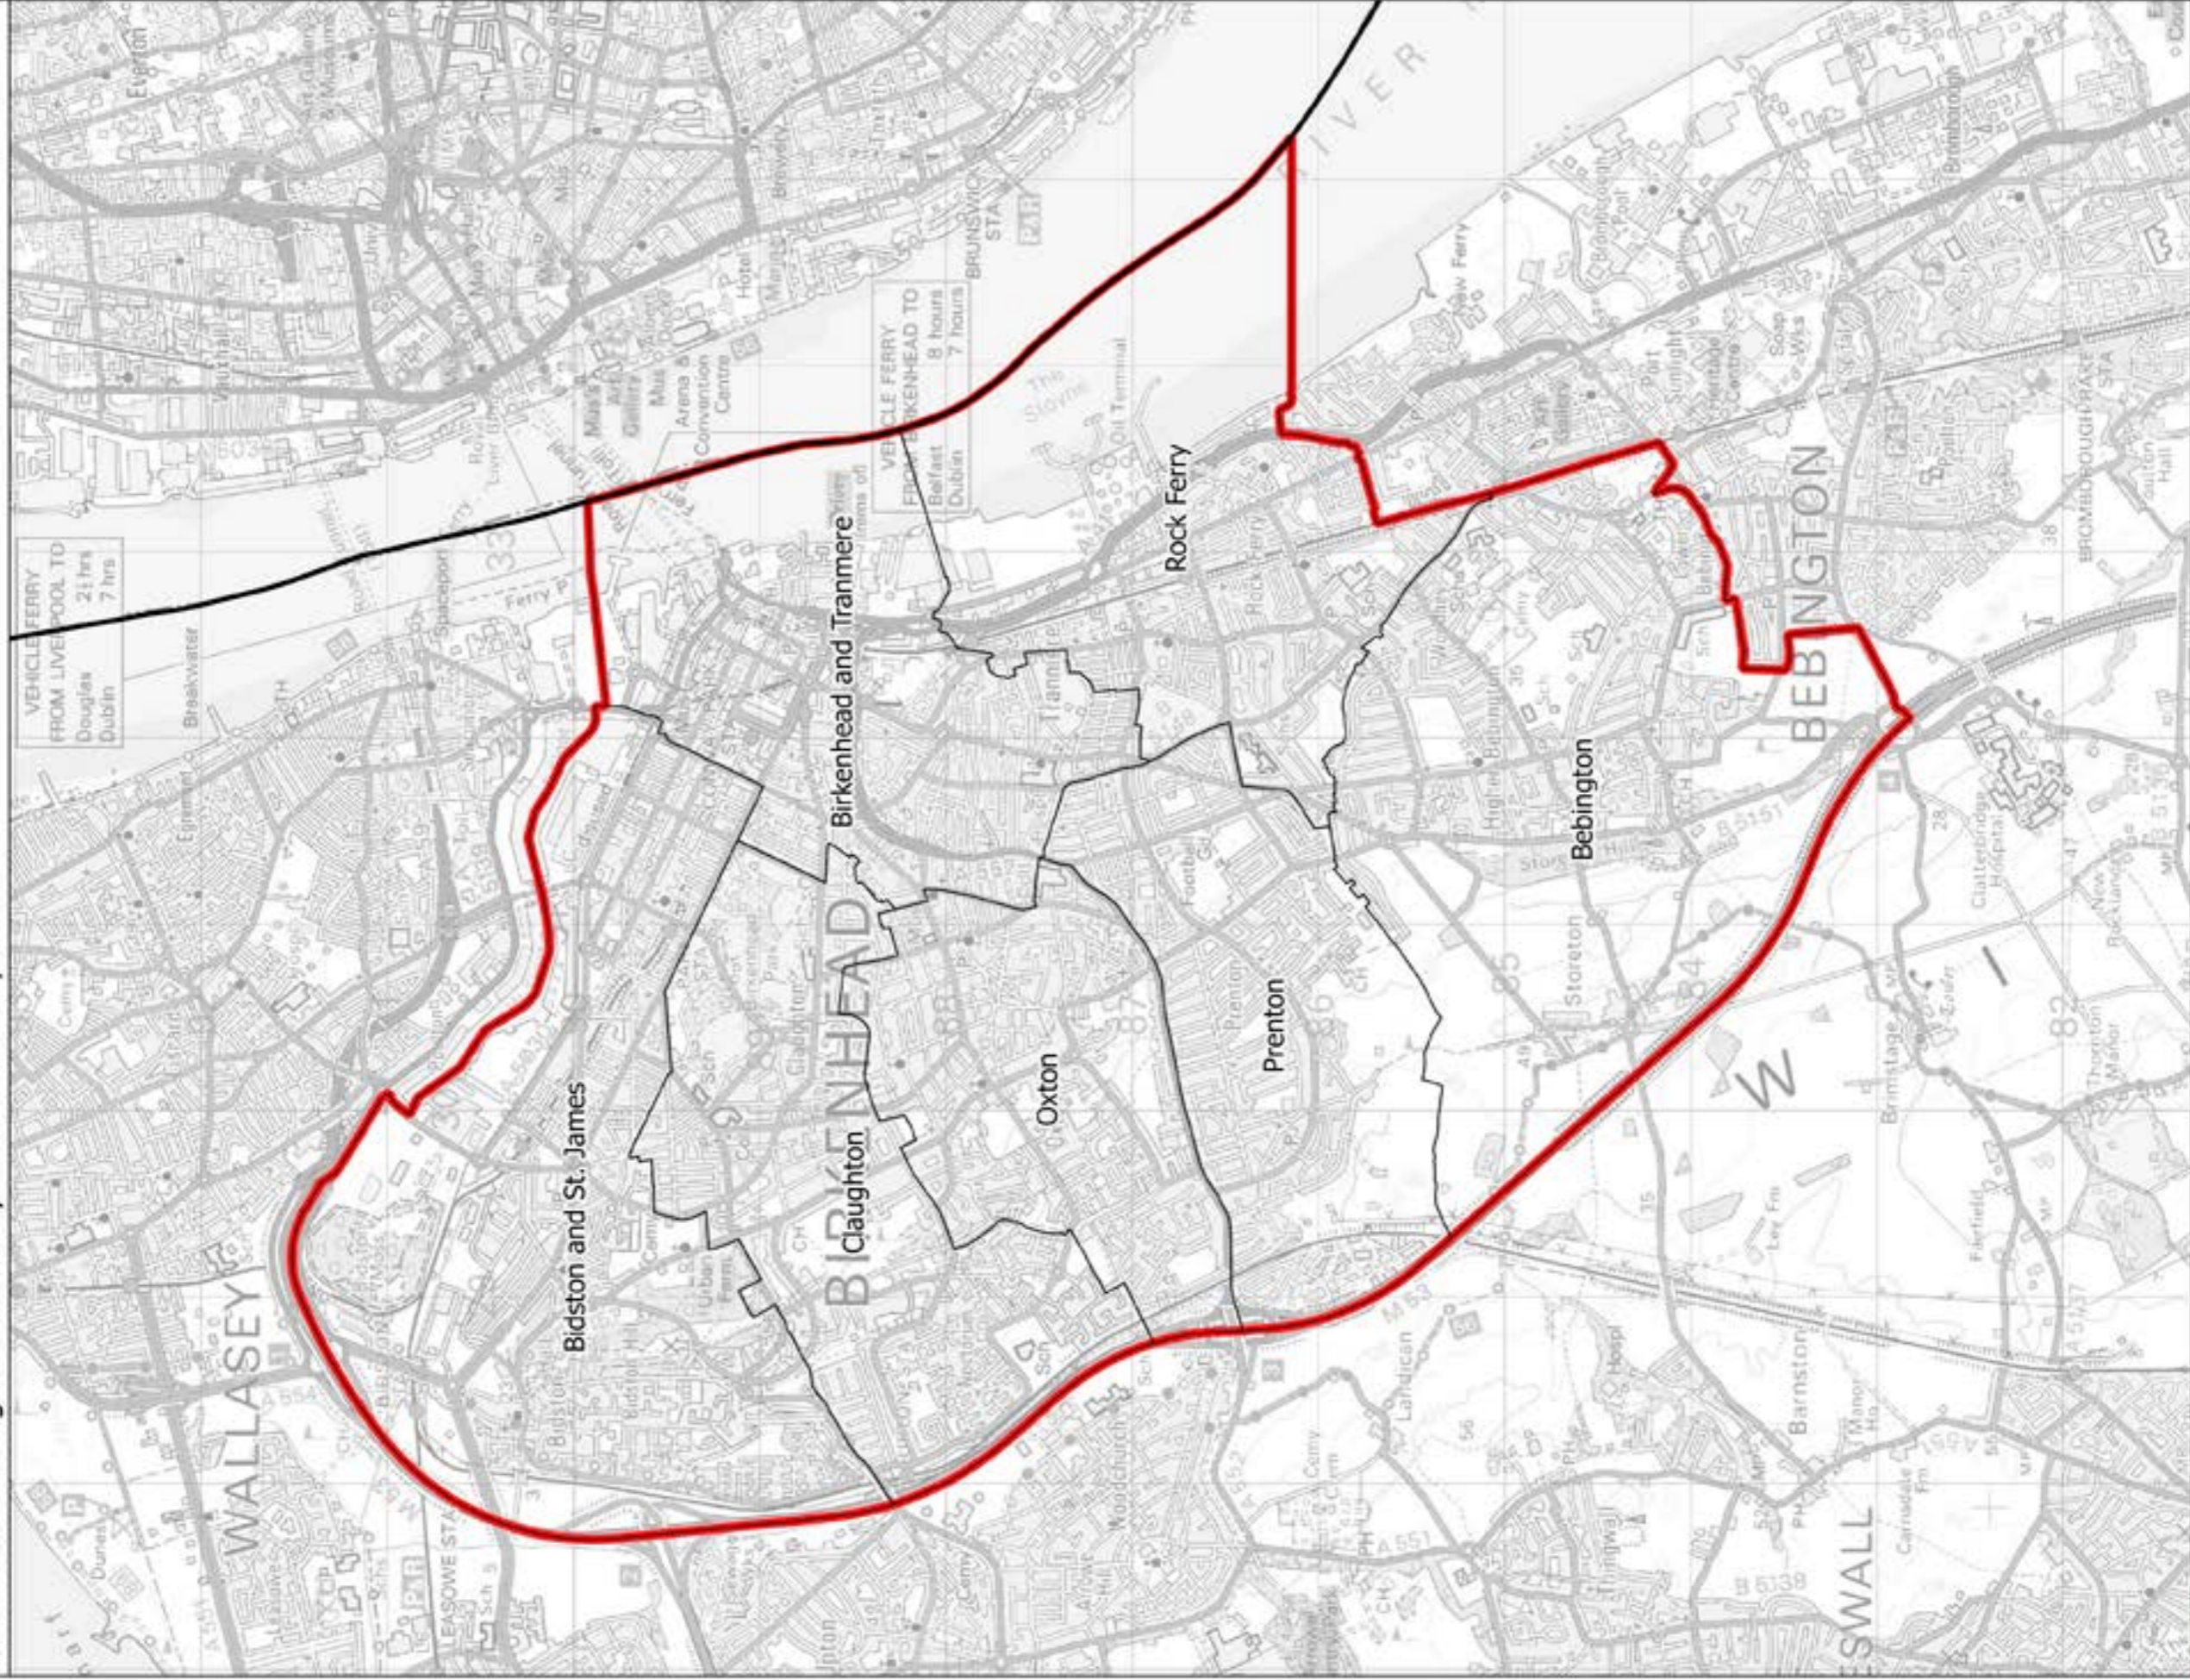

Boundary Commission for England - Initial Proposals for the North West Region
 Birkenhead Borough Constituency - Electorate 72,672

This map is reproduced from Ordnance Survey material with the permission of Ordnance Survey on behalf of the controller of Her Majesty's Stationery Office (C) Crown Copyright 2016. All rights reserved. Unauthorised reproduction infringes Crown copyright and may lead to prosecution or civil proceedings. Boundary Commission for England 100018298, 2016.