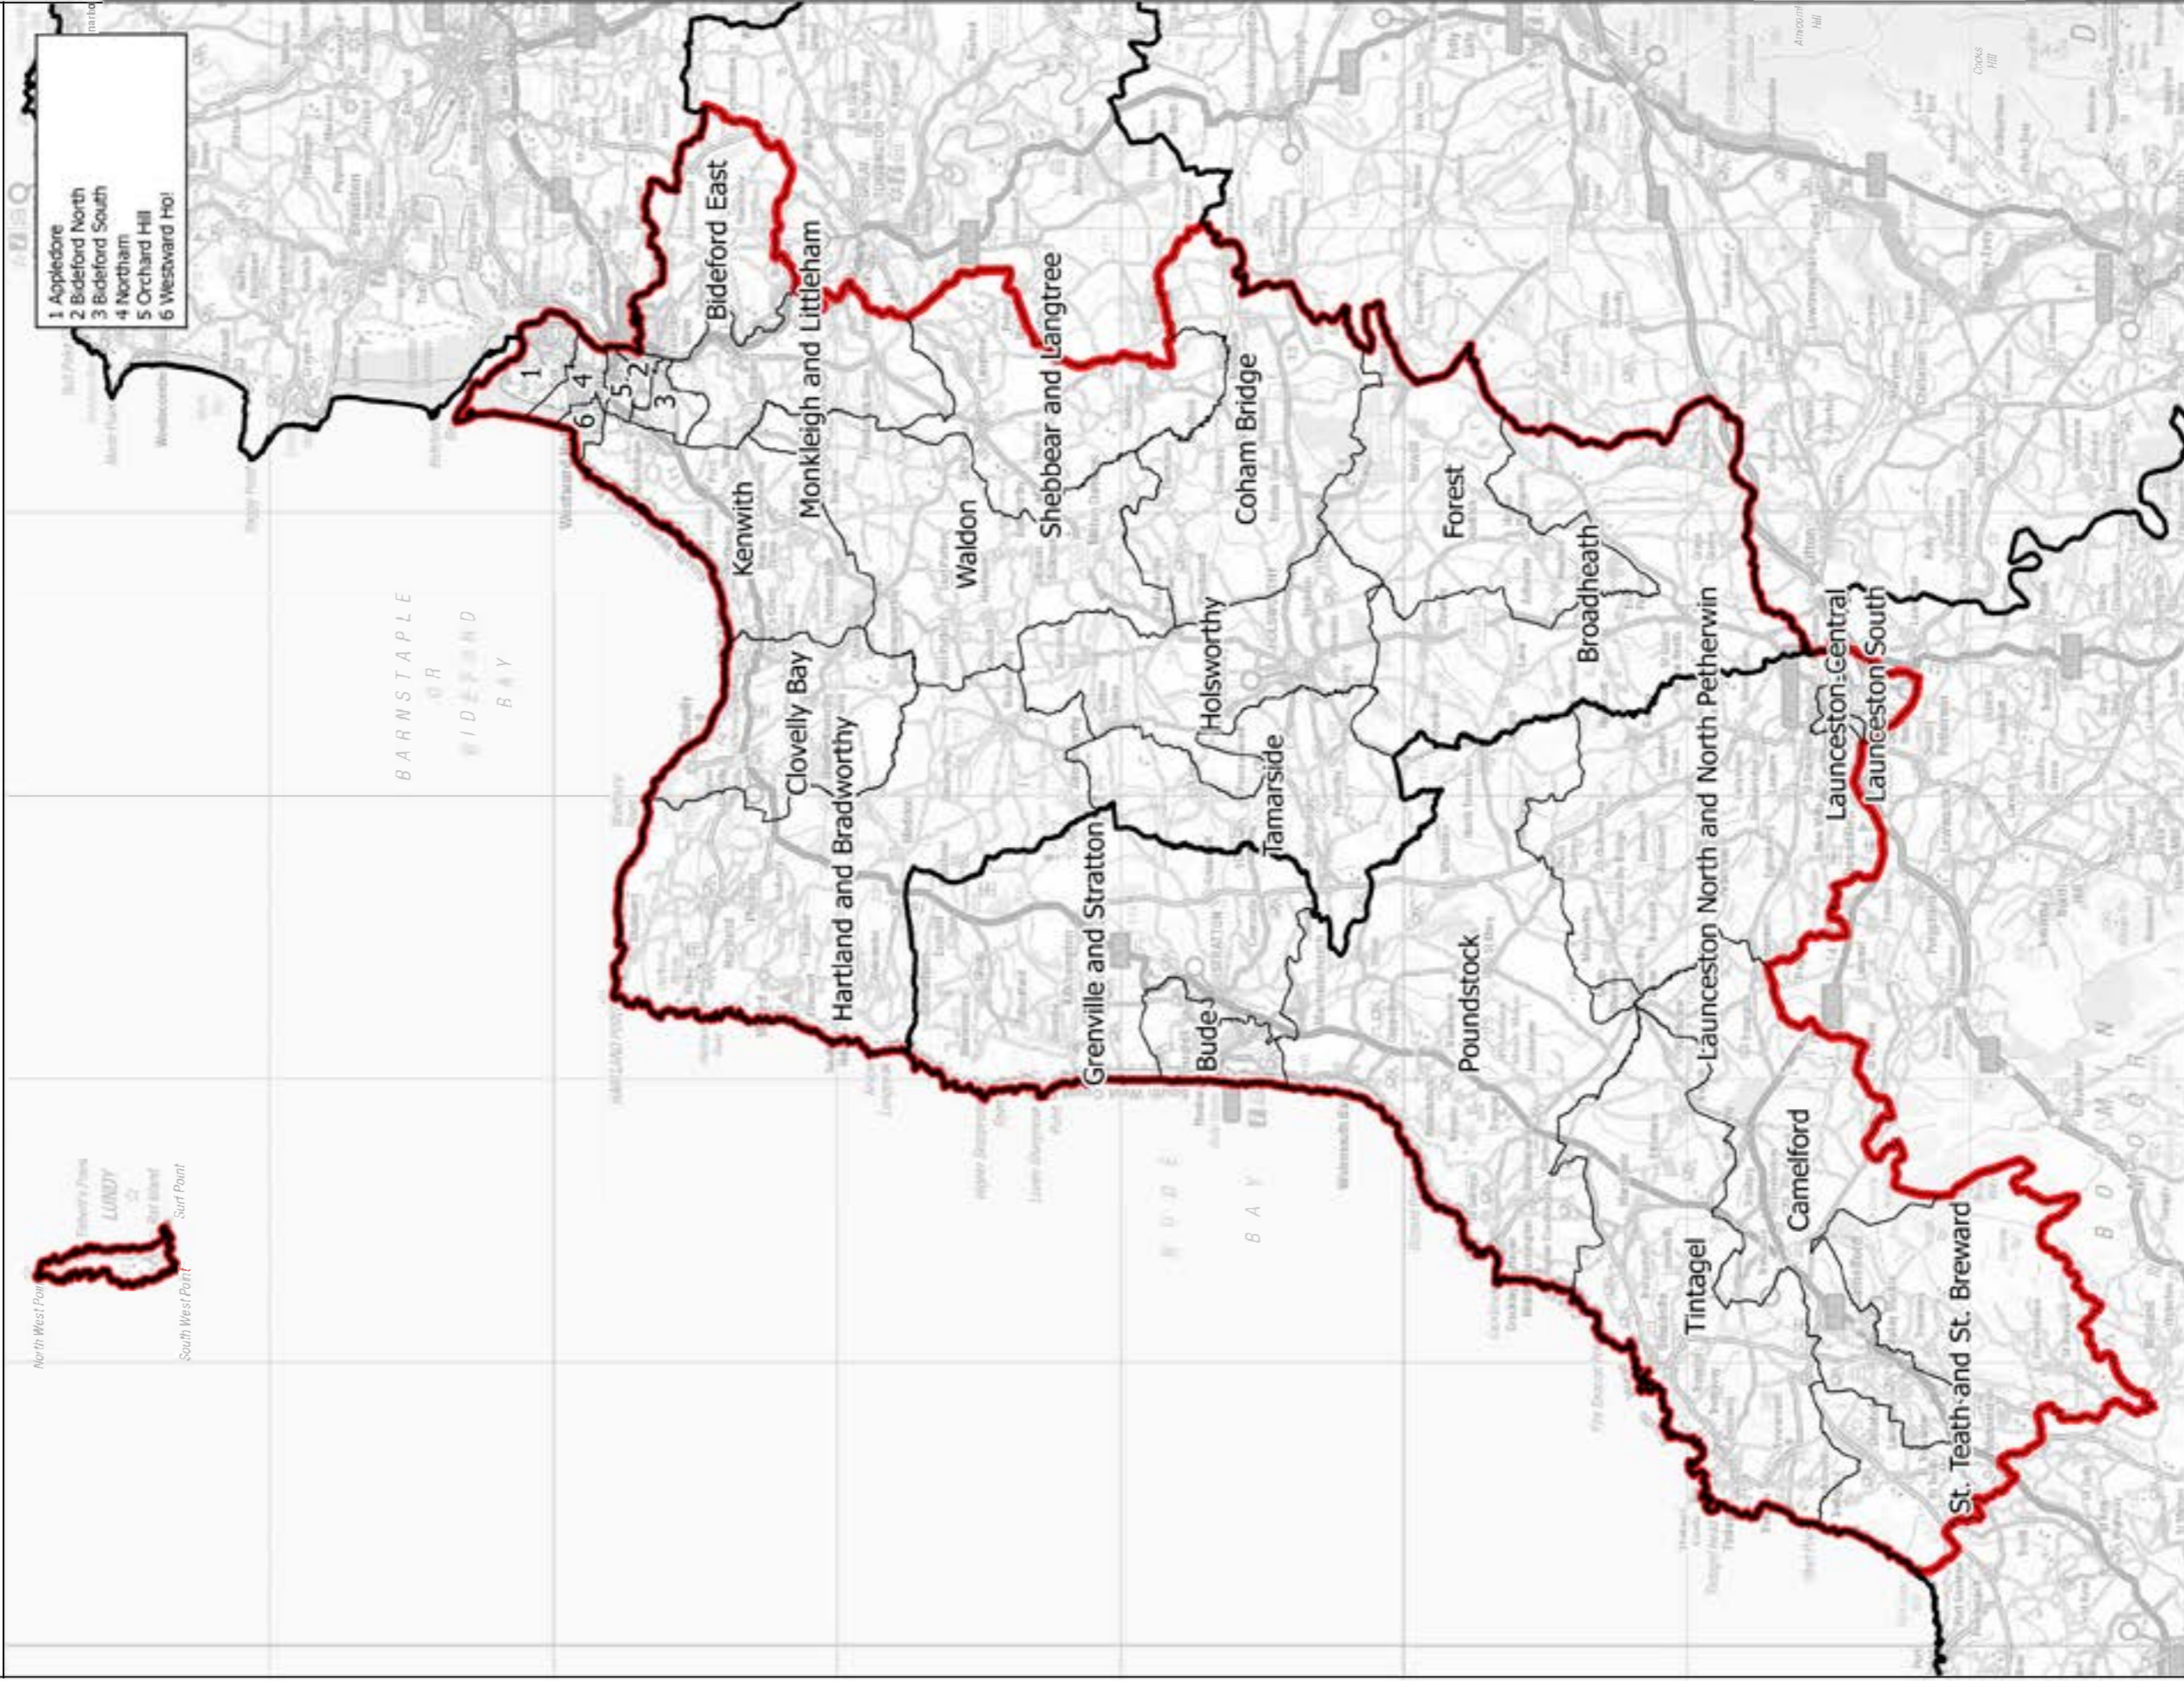

Boundary Commission for England - Initial Proposals for the South West Region
 Bideford, Bude and Launceston County Constituency - Electorate 71,465

This map is reproduced from Ordnance Survey material with the permission of Ordnance Survey on behalf of the controller of Her Majesty's Stationery Office (C) Crown Copyright 2016. All rights reserved. Unauthorised reproduction infringes Crown copyright and may lead to prosecution or civil proceedings. Boundary Commission for England 100018289, 2016.