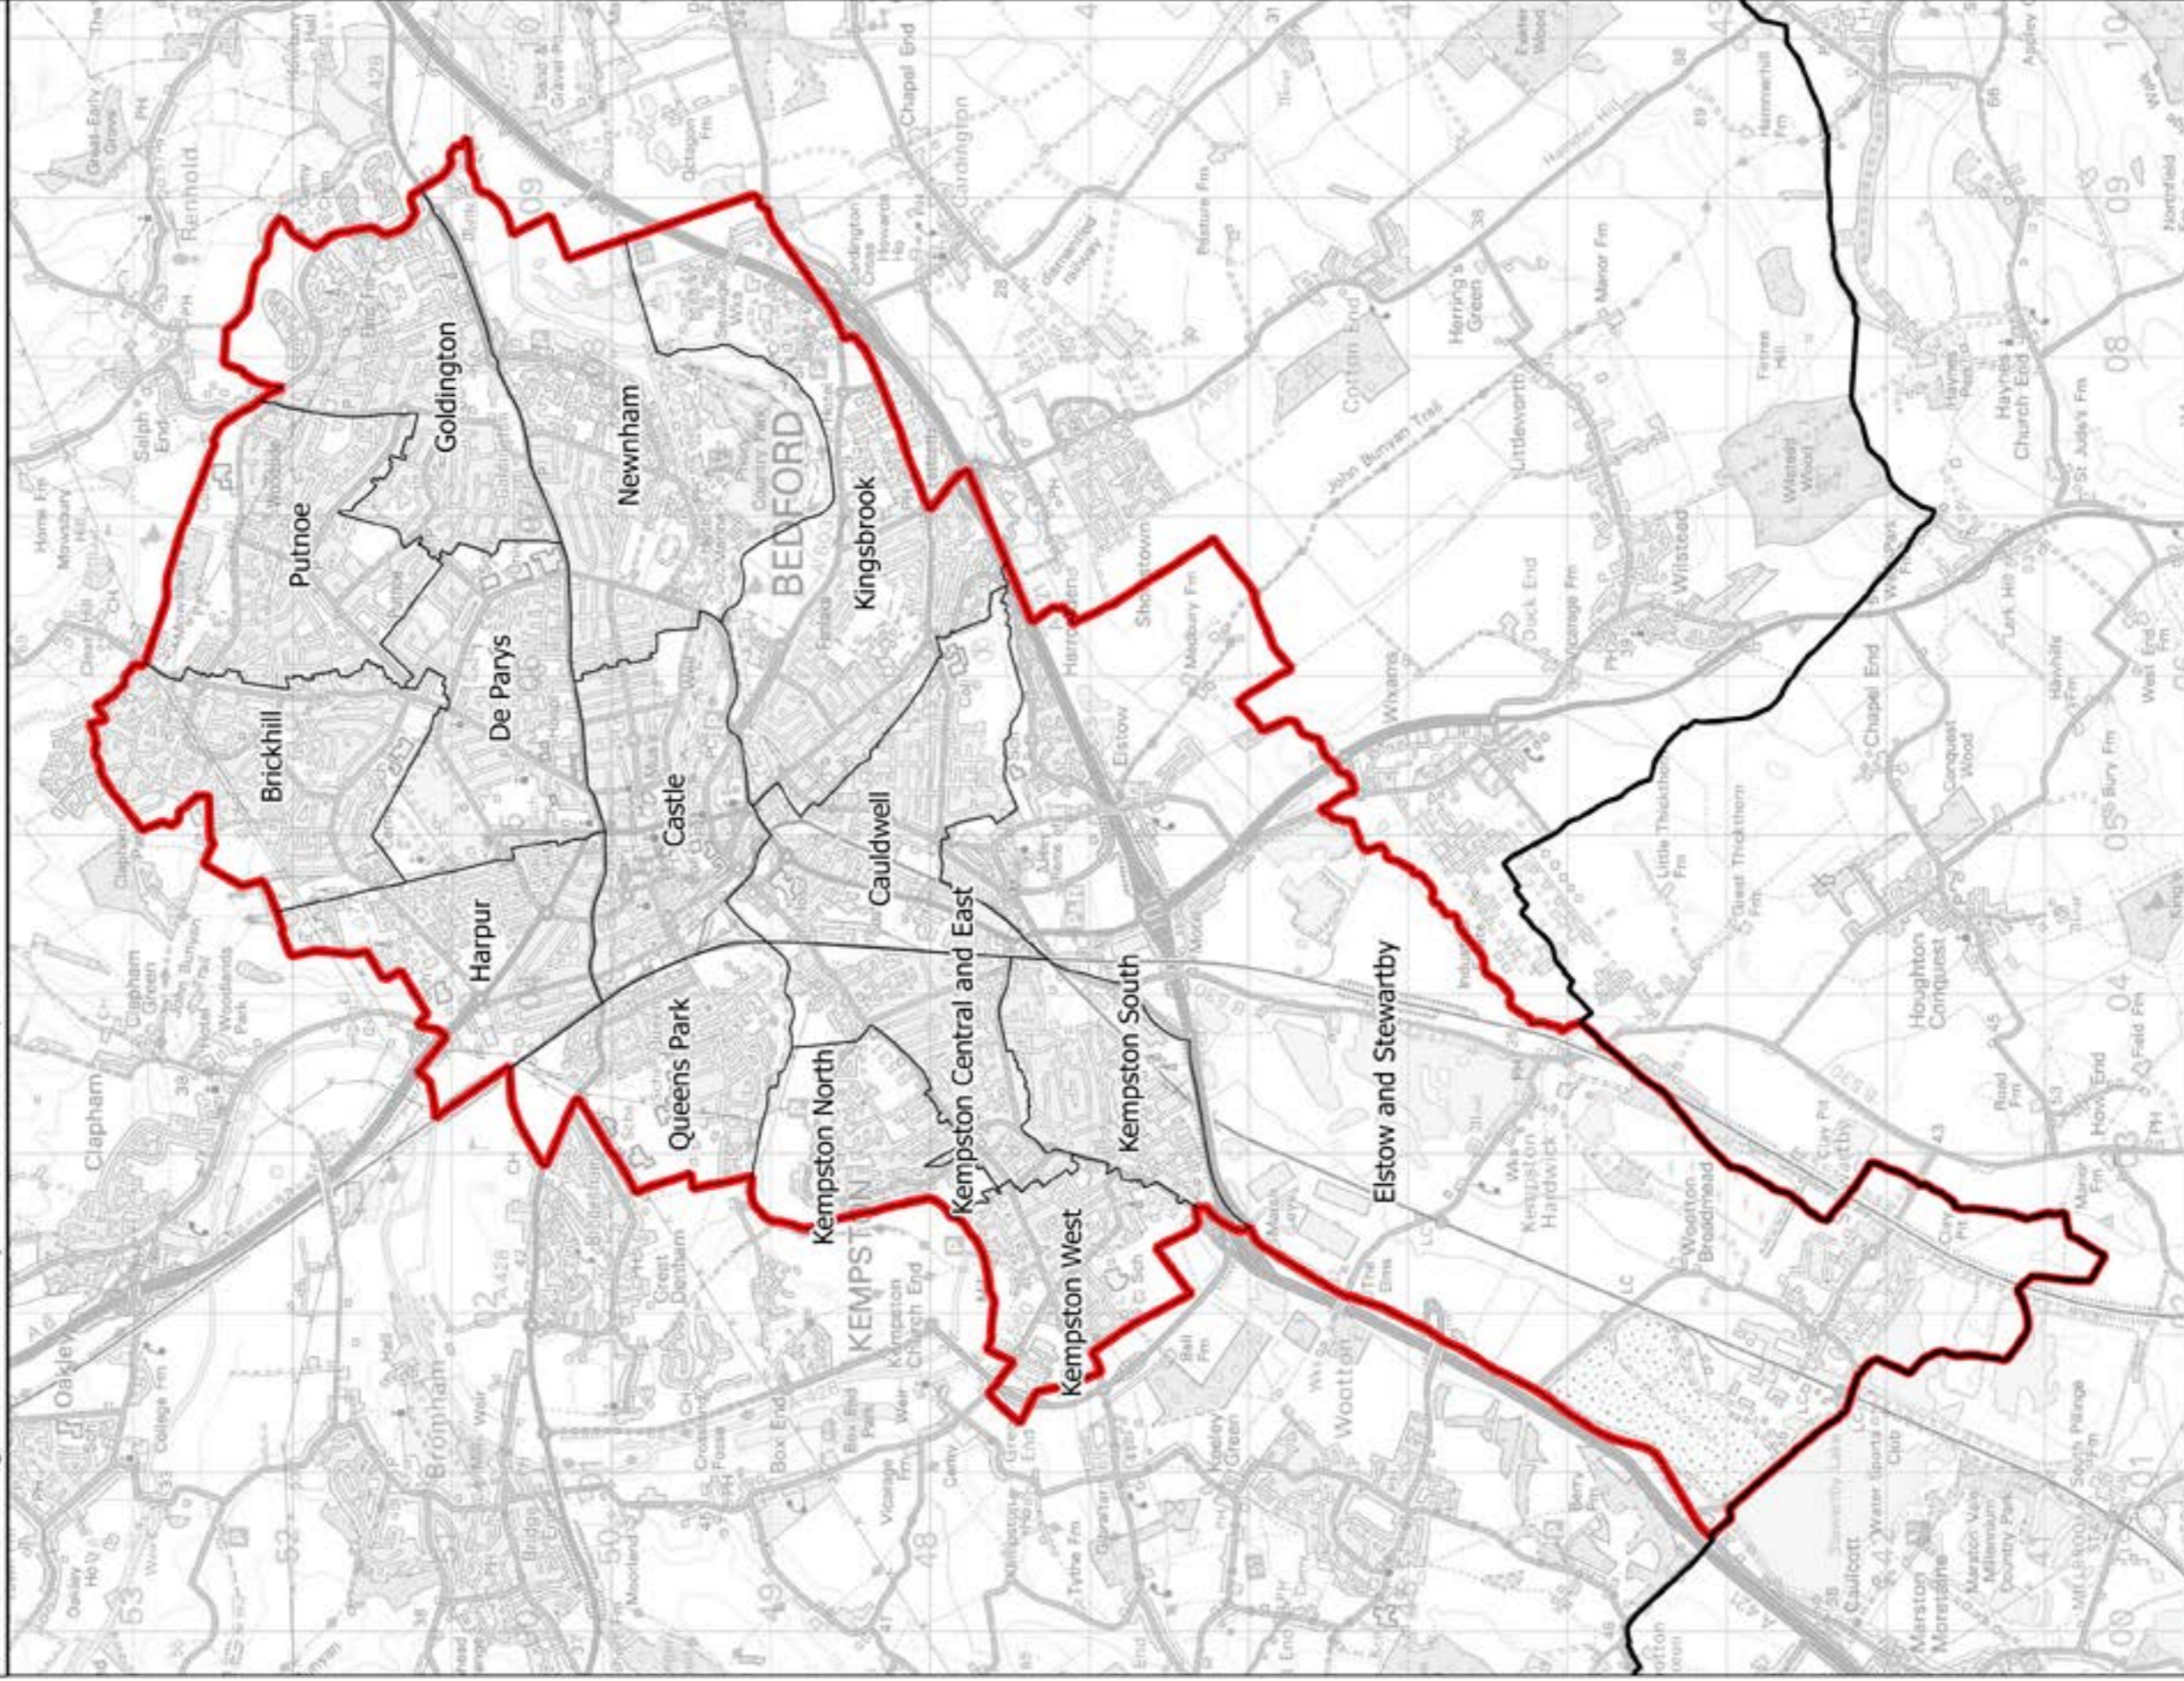

Boundary Commission for England - Initial Proposals for the Eastern Region
Bedford Borough Constituency - Electorate 73,269

This map is reproduced from Ordnance Survey material with the permission of Ordnance Survey on behalf of the controller of Her Majesty's Stationery Office (C) Crown Copyright 2016. All rights reserved. Unauthorised reproduction infringes Crown copyright and may lead to prosecution or civil proceedings. Boundary Commission for England 100018098, 2016.