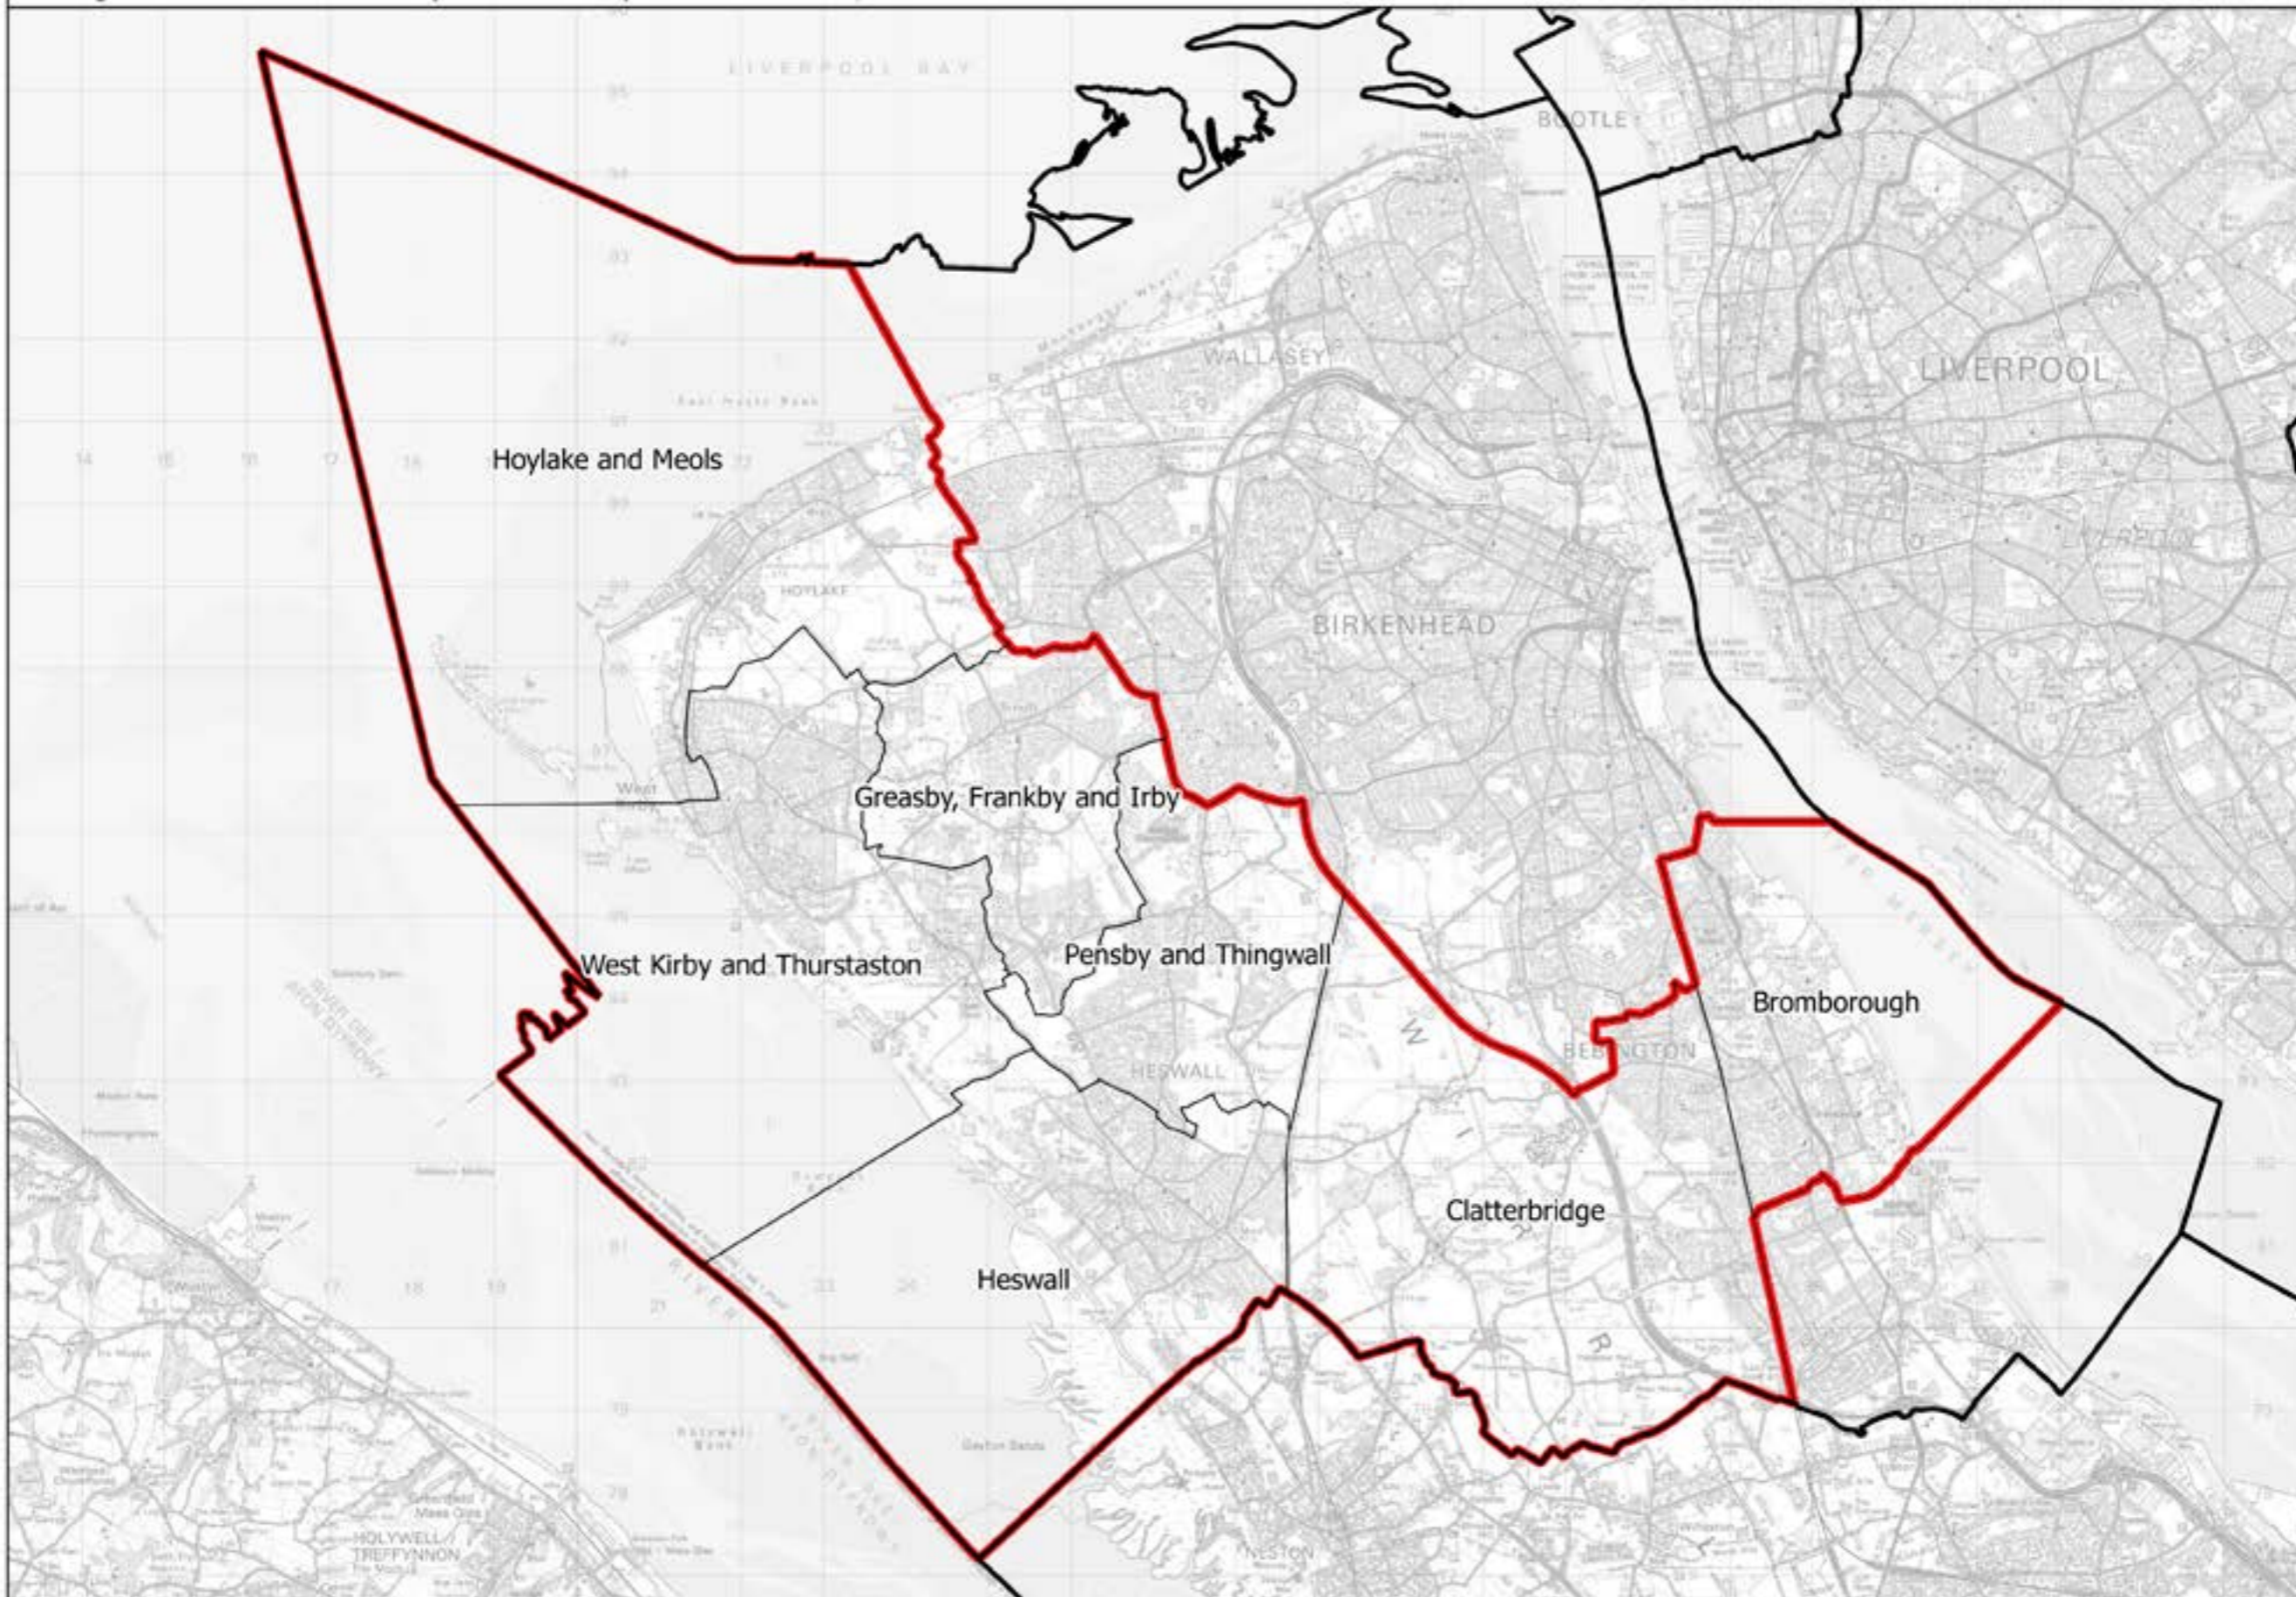

Boundary Commission for England - Initial Proposals for the North West Region  
Bebington and Heswall County Constituency - Electorate 75,393

— Constituency    — Local authorities    — Wards

This map is reproduced from Ordnance Survey material with the permission of Ordnance Survey on behalf of the controller of Her Majesty's Stationery Office (C) Crown Copyright 2016. All rights reserved. Unauthorised reproduction infringes Crown copyright and may lead to prosecution or civil proceedings. Boundary Commission for England 100016289, 2016.