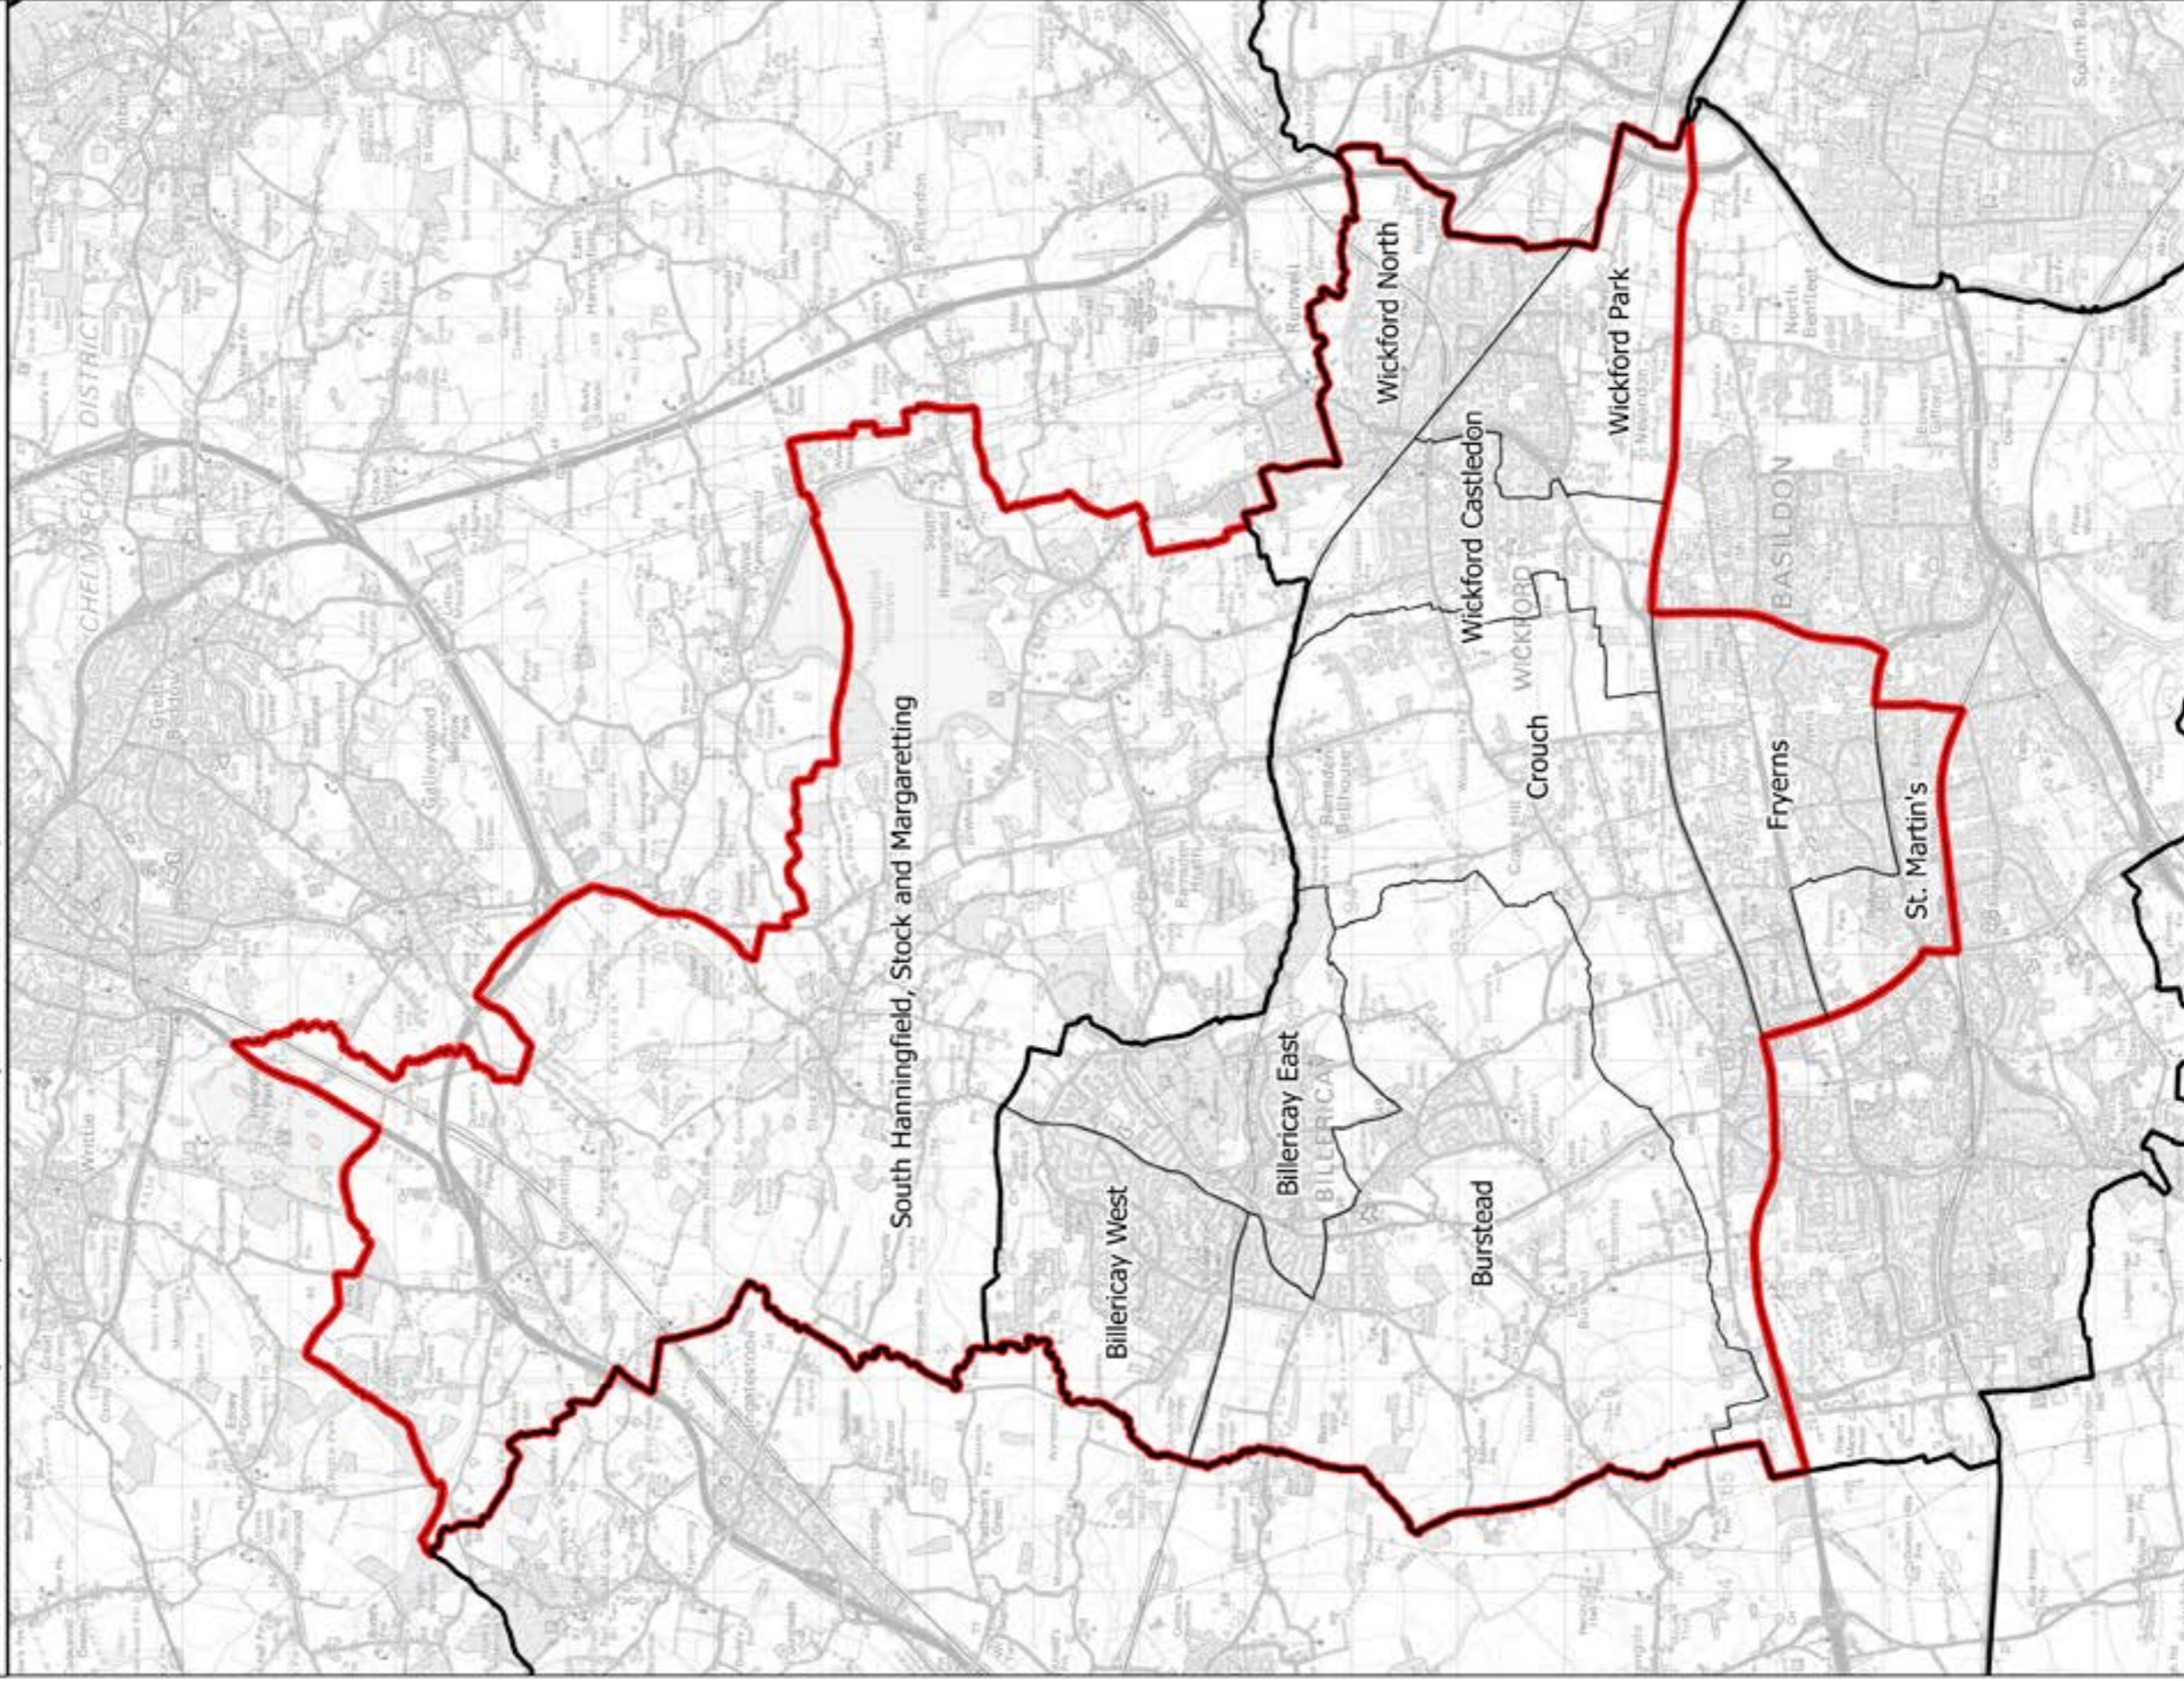

**Boundary Commission for England - Initial Proposals for the Eastern Region**  
**Basildon and Billericay County Constituency - Electorate 74,410**

This map is reproduced from Ordnance Survey material with the permission of Ordnance Survey on behalf of the controller of Her Majesty's Stationery Office (C) Crown Copyright 2016. All rights reserved. Unauthorised reproduction infringes Crown copyright and may lead to prosecution or civil proceedings. Boundary Commission for England 100018098, 2016.

— Constituency — Local authorities — Wards