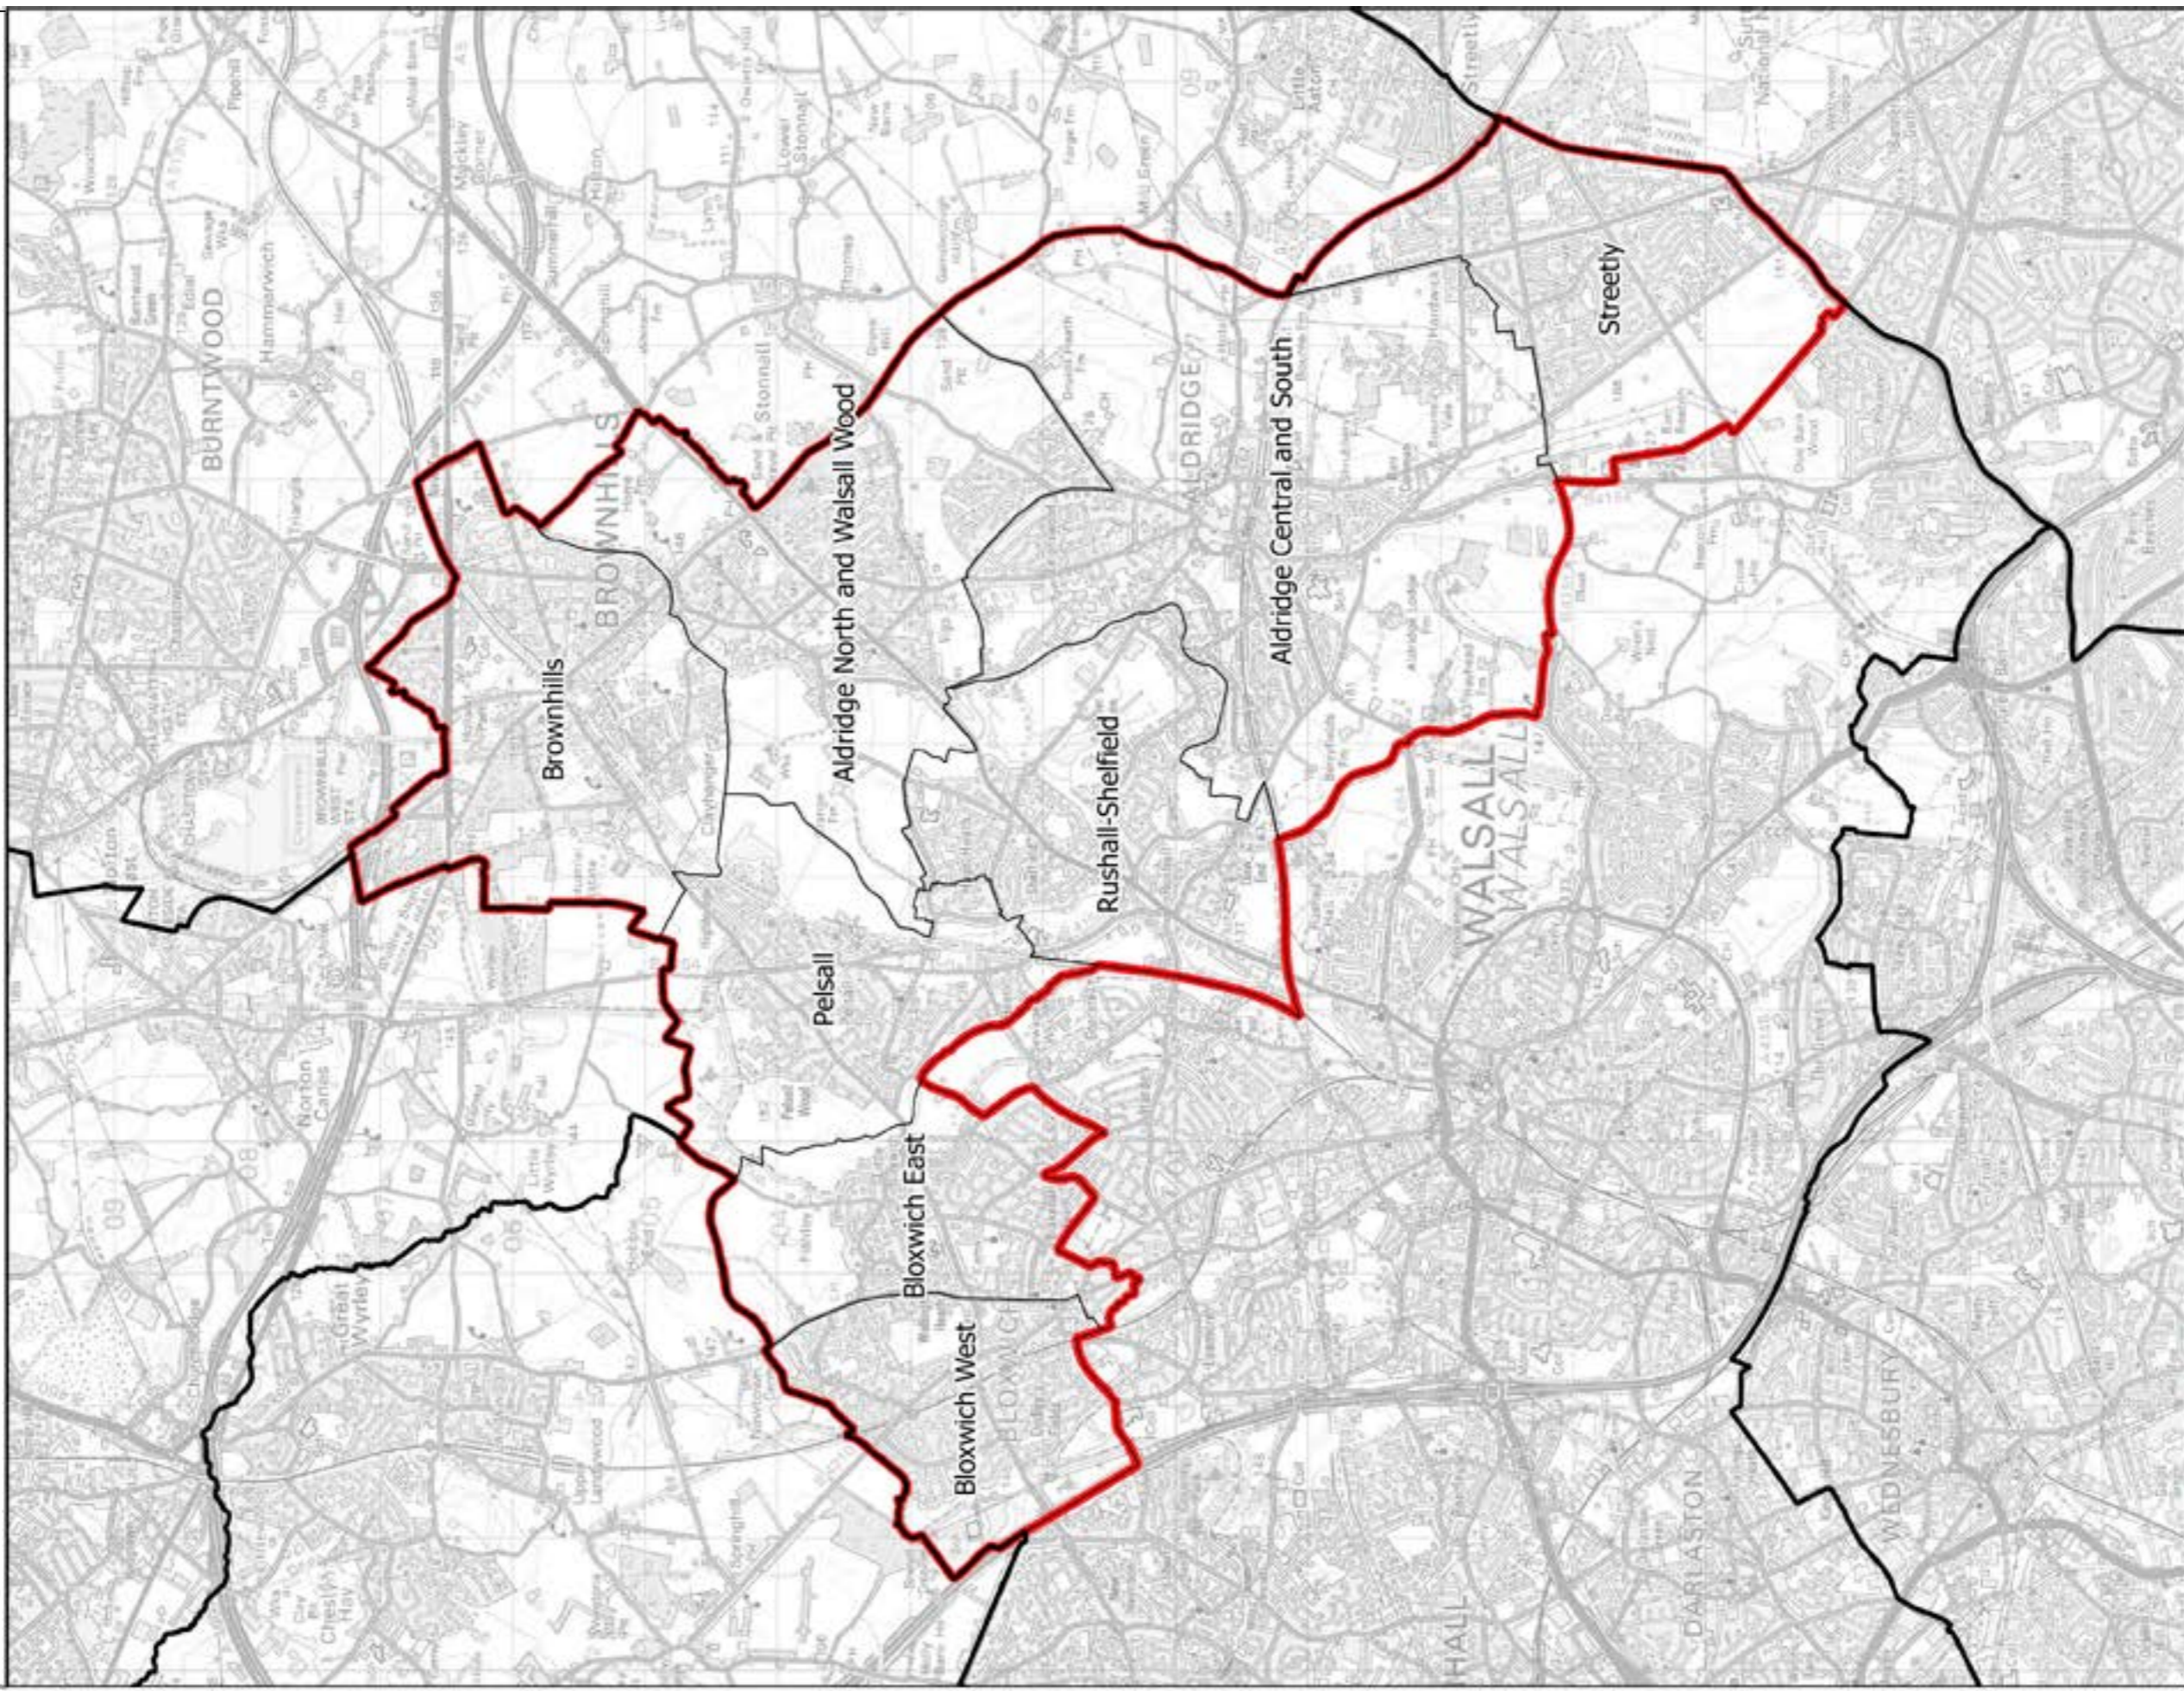

Boundary Commission for England - Initial Proposals for the West Midlands Region
Aldridge, Brownhills and Bloxwich Borough Constituency - Electorate 76,572

This map is reproduced from Ordnance Survey material with the permission of Ordnance Survey on behalf of the controller of Her Majesty's Stationery Office (C) Crown Copyright 2016. All rights reserved. Unauthorised reproduction infringes Crown copyright and may lead to prosecution or civil proceedings. Boundary Commission for England 100018289, 2016.