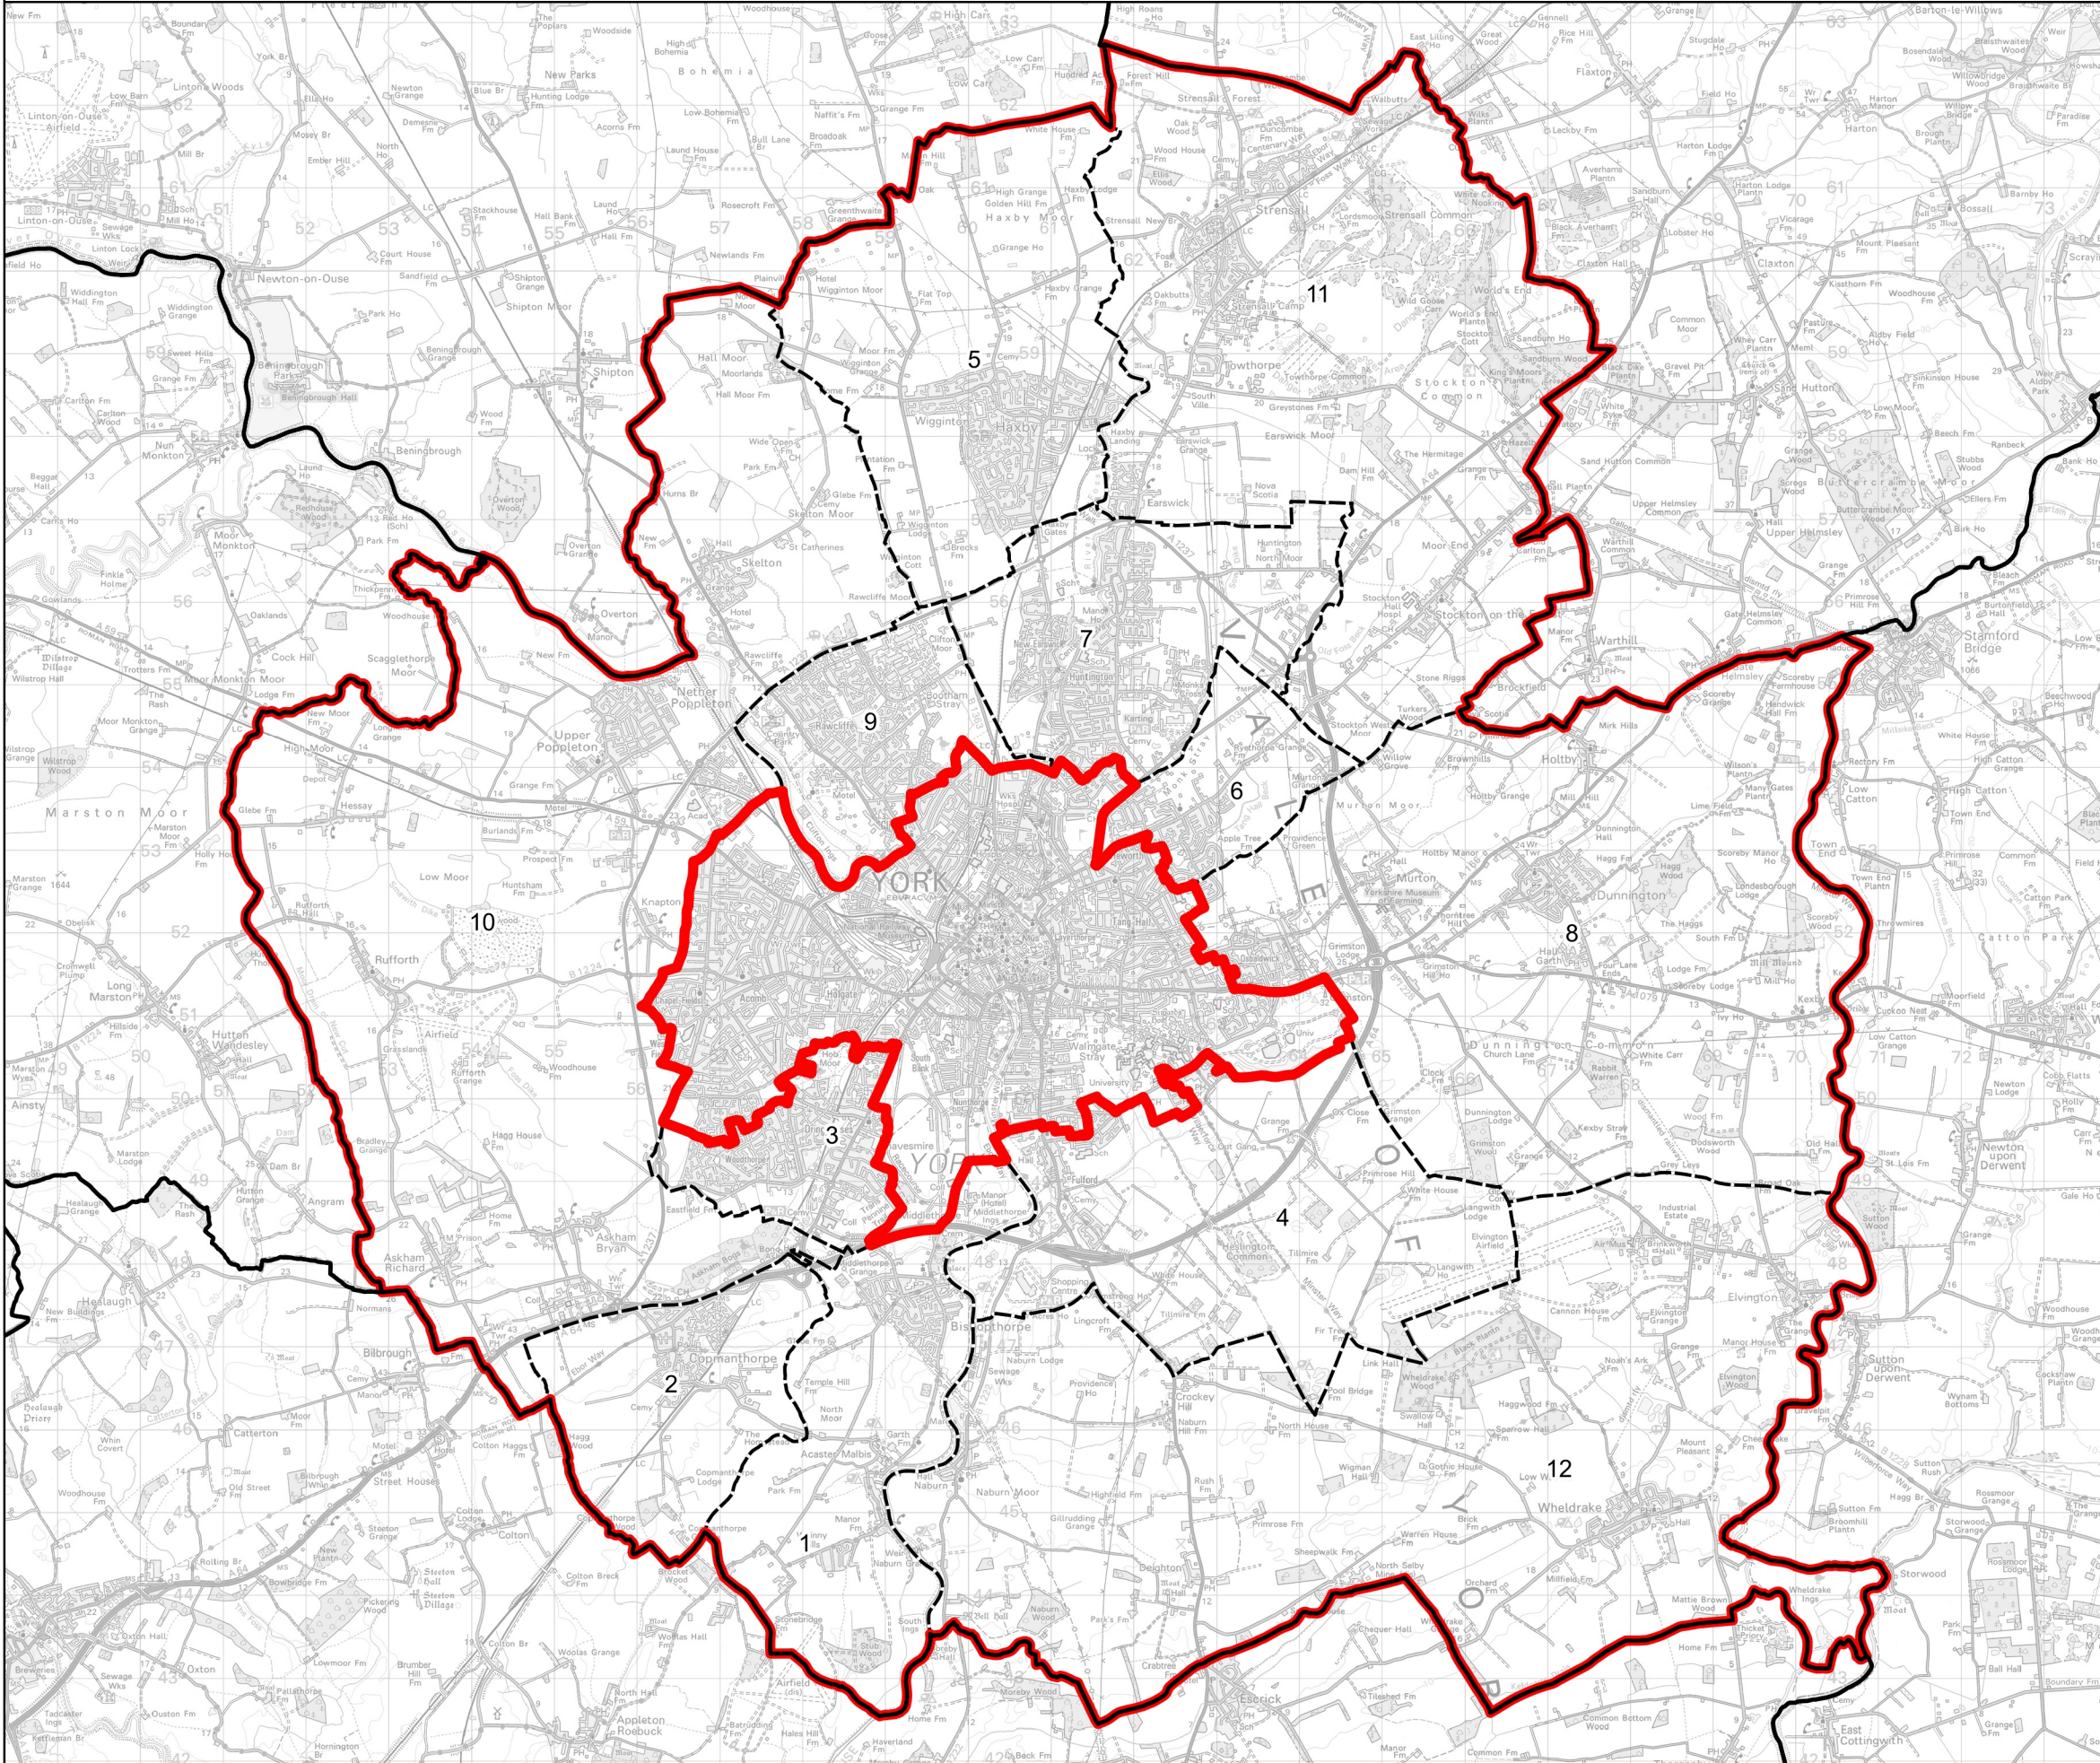

# Boundary Commission for England - Revised Proposals for the Yorkshire and the Humber Region

## York Outer County Constituency - Electorate 72,720

Wards:

- 1 Bishopthorpe
- 2 Copmanthorpe
- 3 Dringhouses & Woodthorpe
- 4 Fulford & Heslington
- 5 Haxby & Wigginton
- 6 Heworth Without
- 7 Huntington & New Earswick
- 8 Osbaldwick & Derwent
- 9 Rawcliffe & Clifton Without
- 10 Rural West York
- 11 Strensall
- 12 Wheldrake

- Constituency
- Local Authorities
- Wards

0 1 2 km

© Crown copyright and database rights 2022 OS 100018289. You are permitted to use this data solely to enable you to respond to, or interact with, the organisation that provided you with the data. You are not permitted to copy, sub-licence, distribute or sell any of this data to third parties in any form. Third party rights to enforce the terms of this licence shall be reserved to OS.

York Outer County Constituency