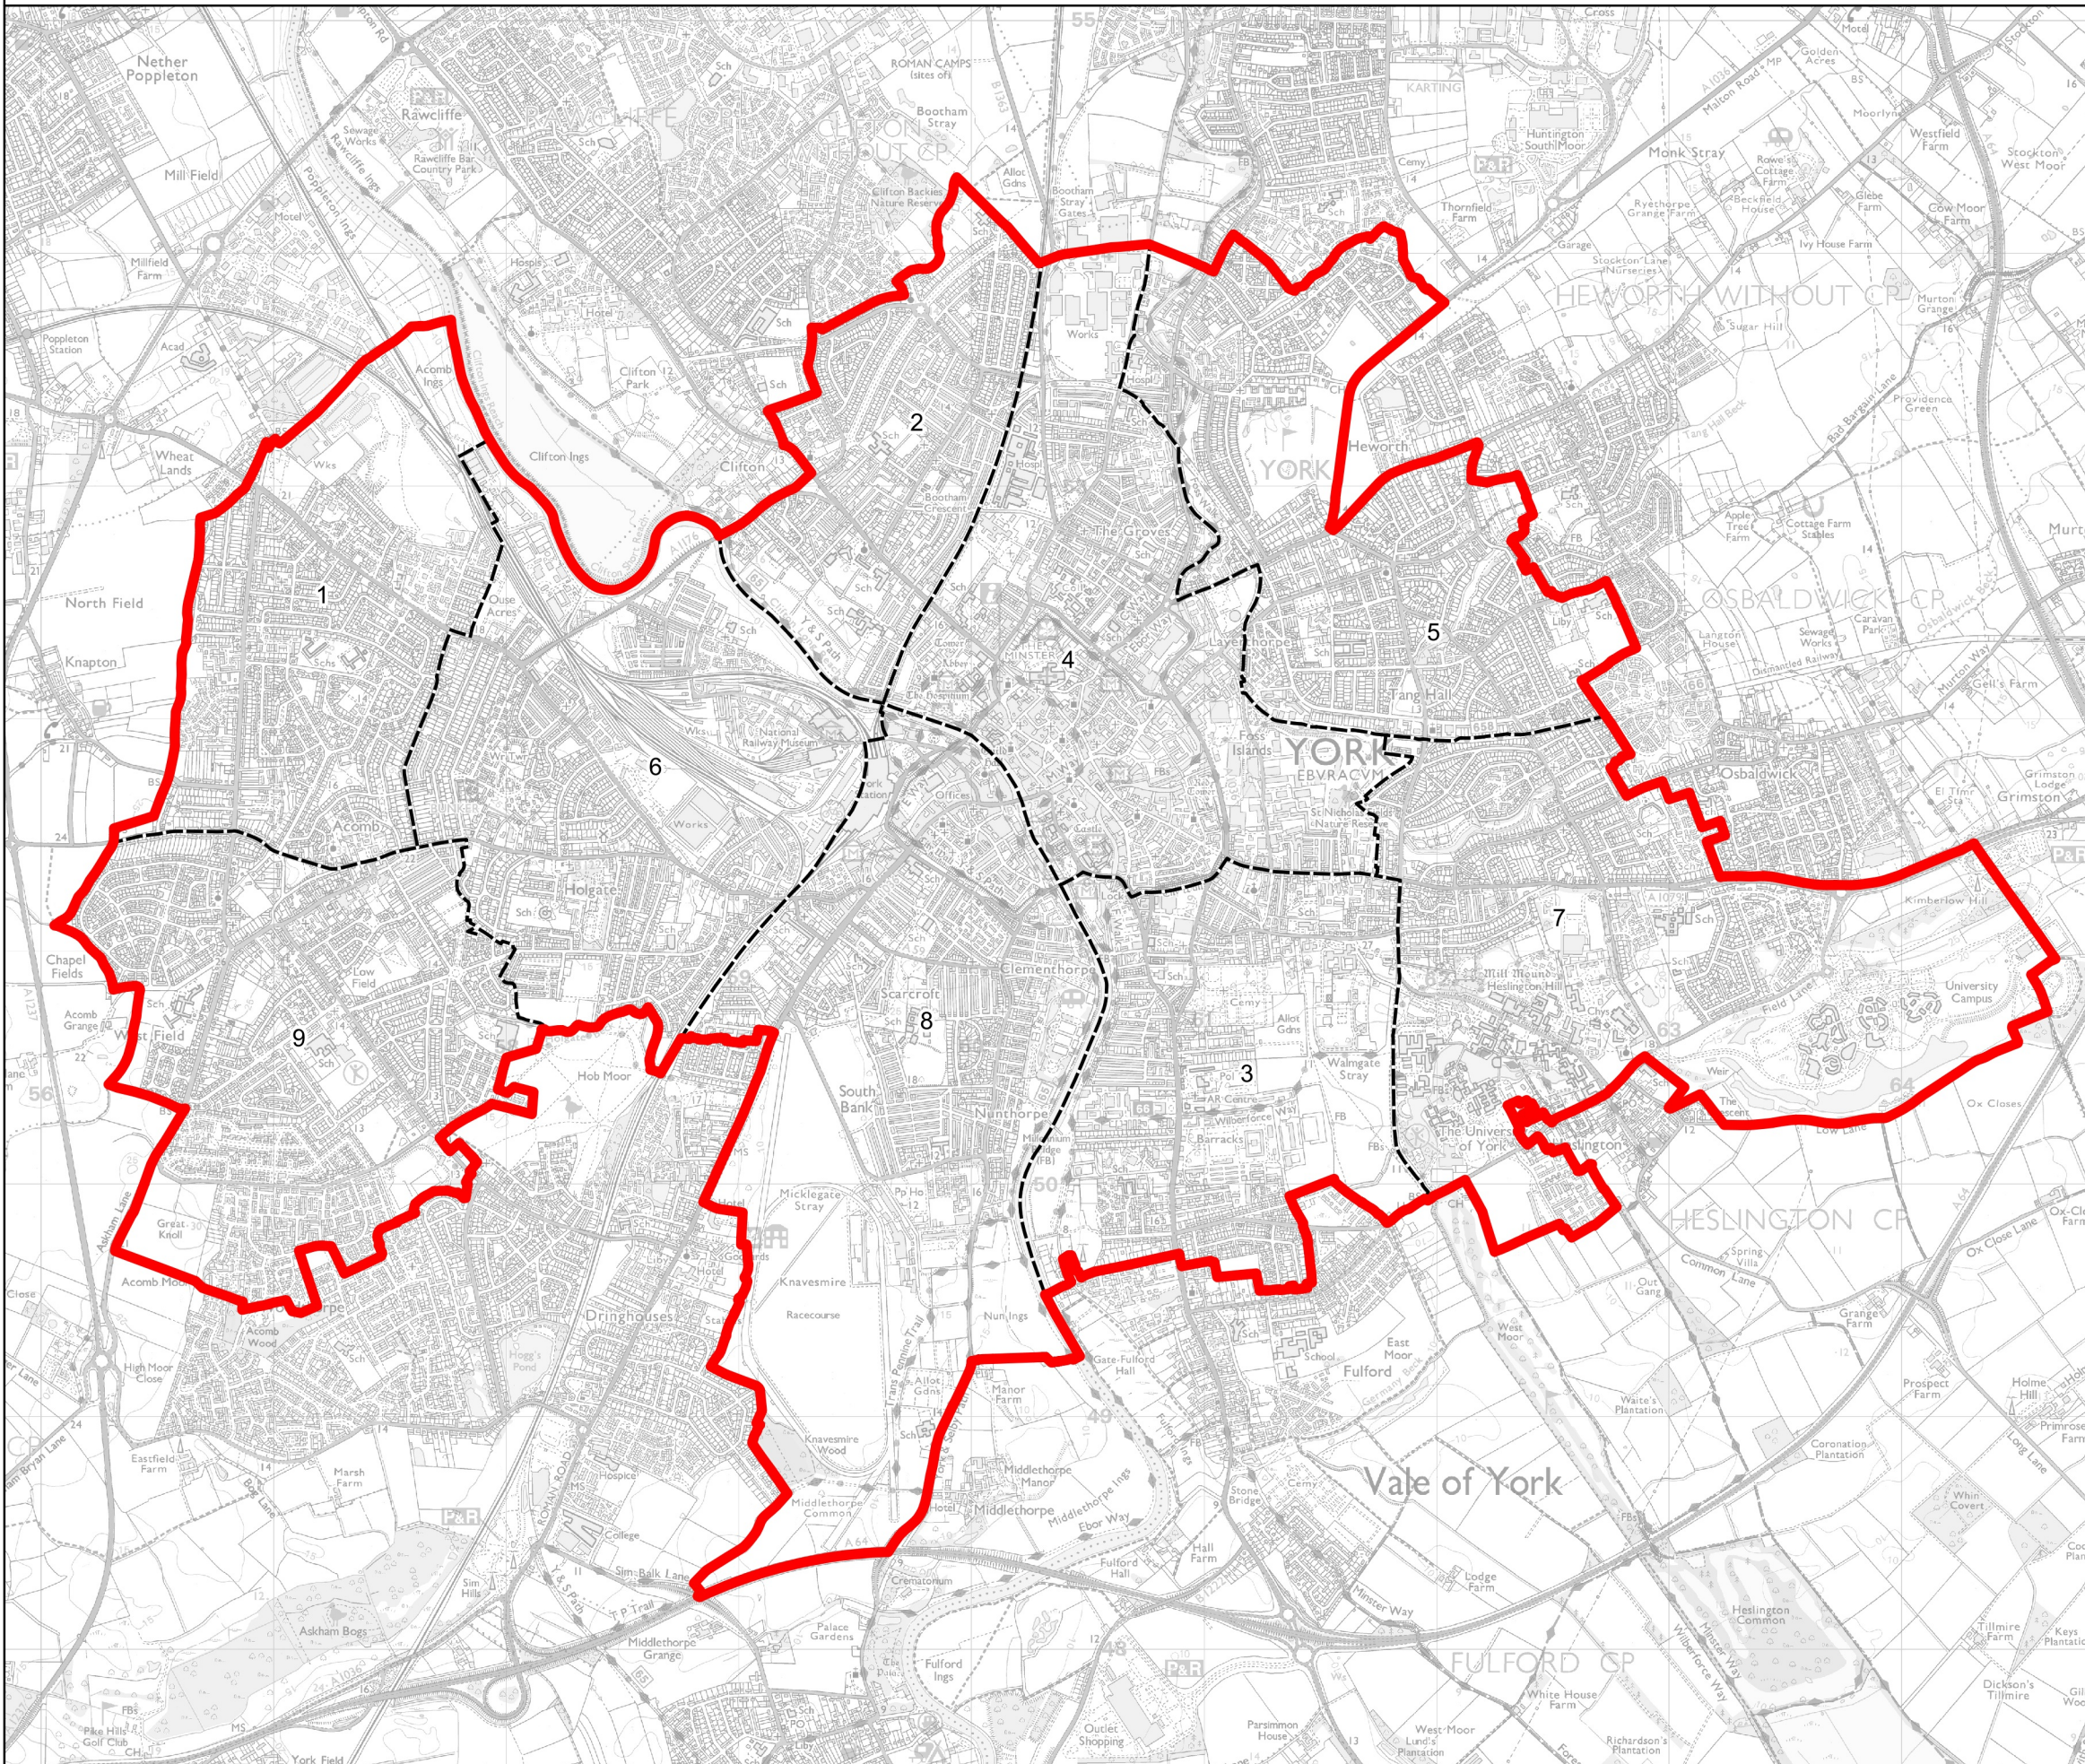

# Boundary Commission for England - Revised Proposals for the Yorkshire and the Humber Region

York Central Borough Constituency - Electorate 74,854

Wards:

- 1 Acomb
- 2 Clifton
- 3 Fishergate
- 4 Guildhall
- 5 Heworth
- 6 Holgate
- 7 Hull Road
- 8 Micklegate
- 9 Westfield

- Constituency
- Local Authorities
- Wards

0 0.4 0.8 km

© Crown copyright and database rights 2022 OS 100018289. You are permitted to use this data solely to enable you to respond to, or interact with, the organisation that provided you with the data. You are not permitted to copy, sub-licence, distribute or sell any of this data to third parties in any form. Third party rights to enforce the terms of this licence shall be reserved to OS.

York Central Borough Constituency