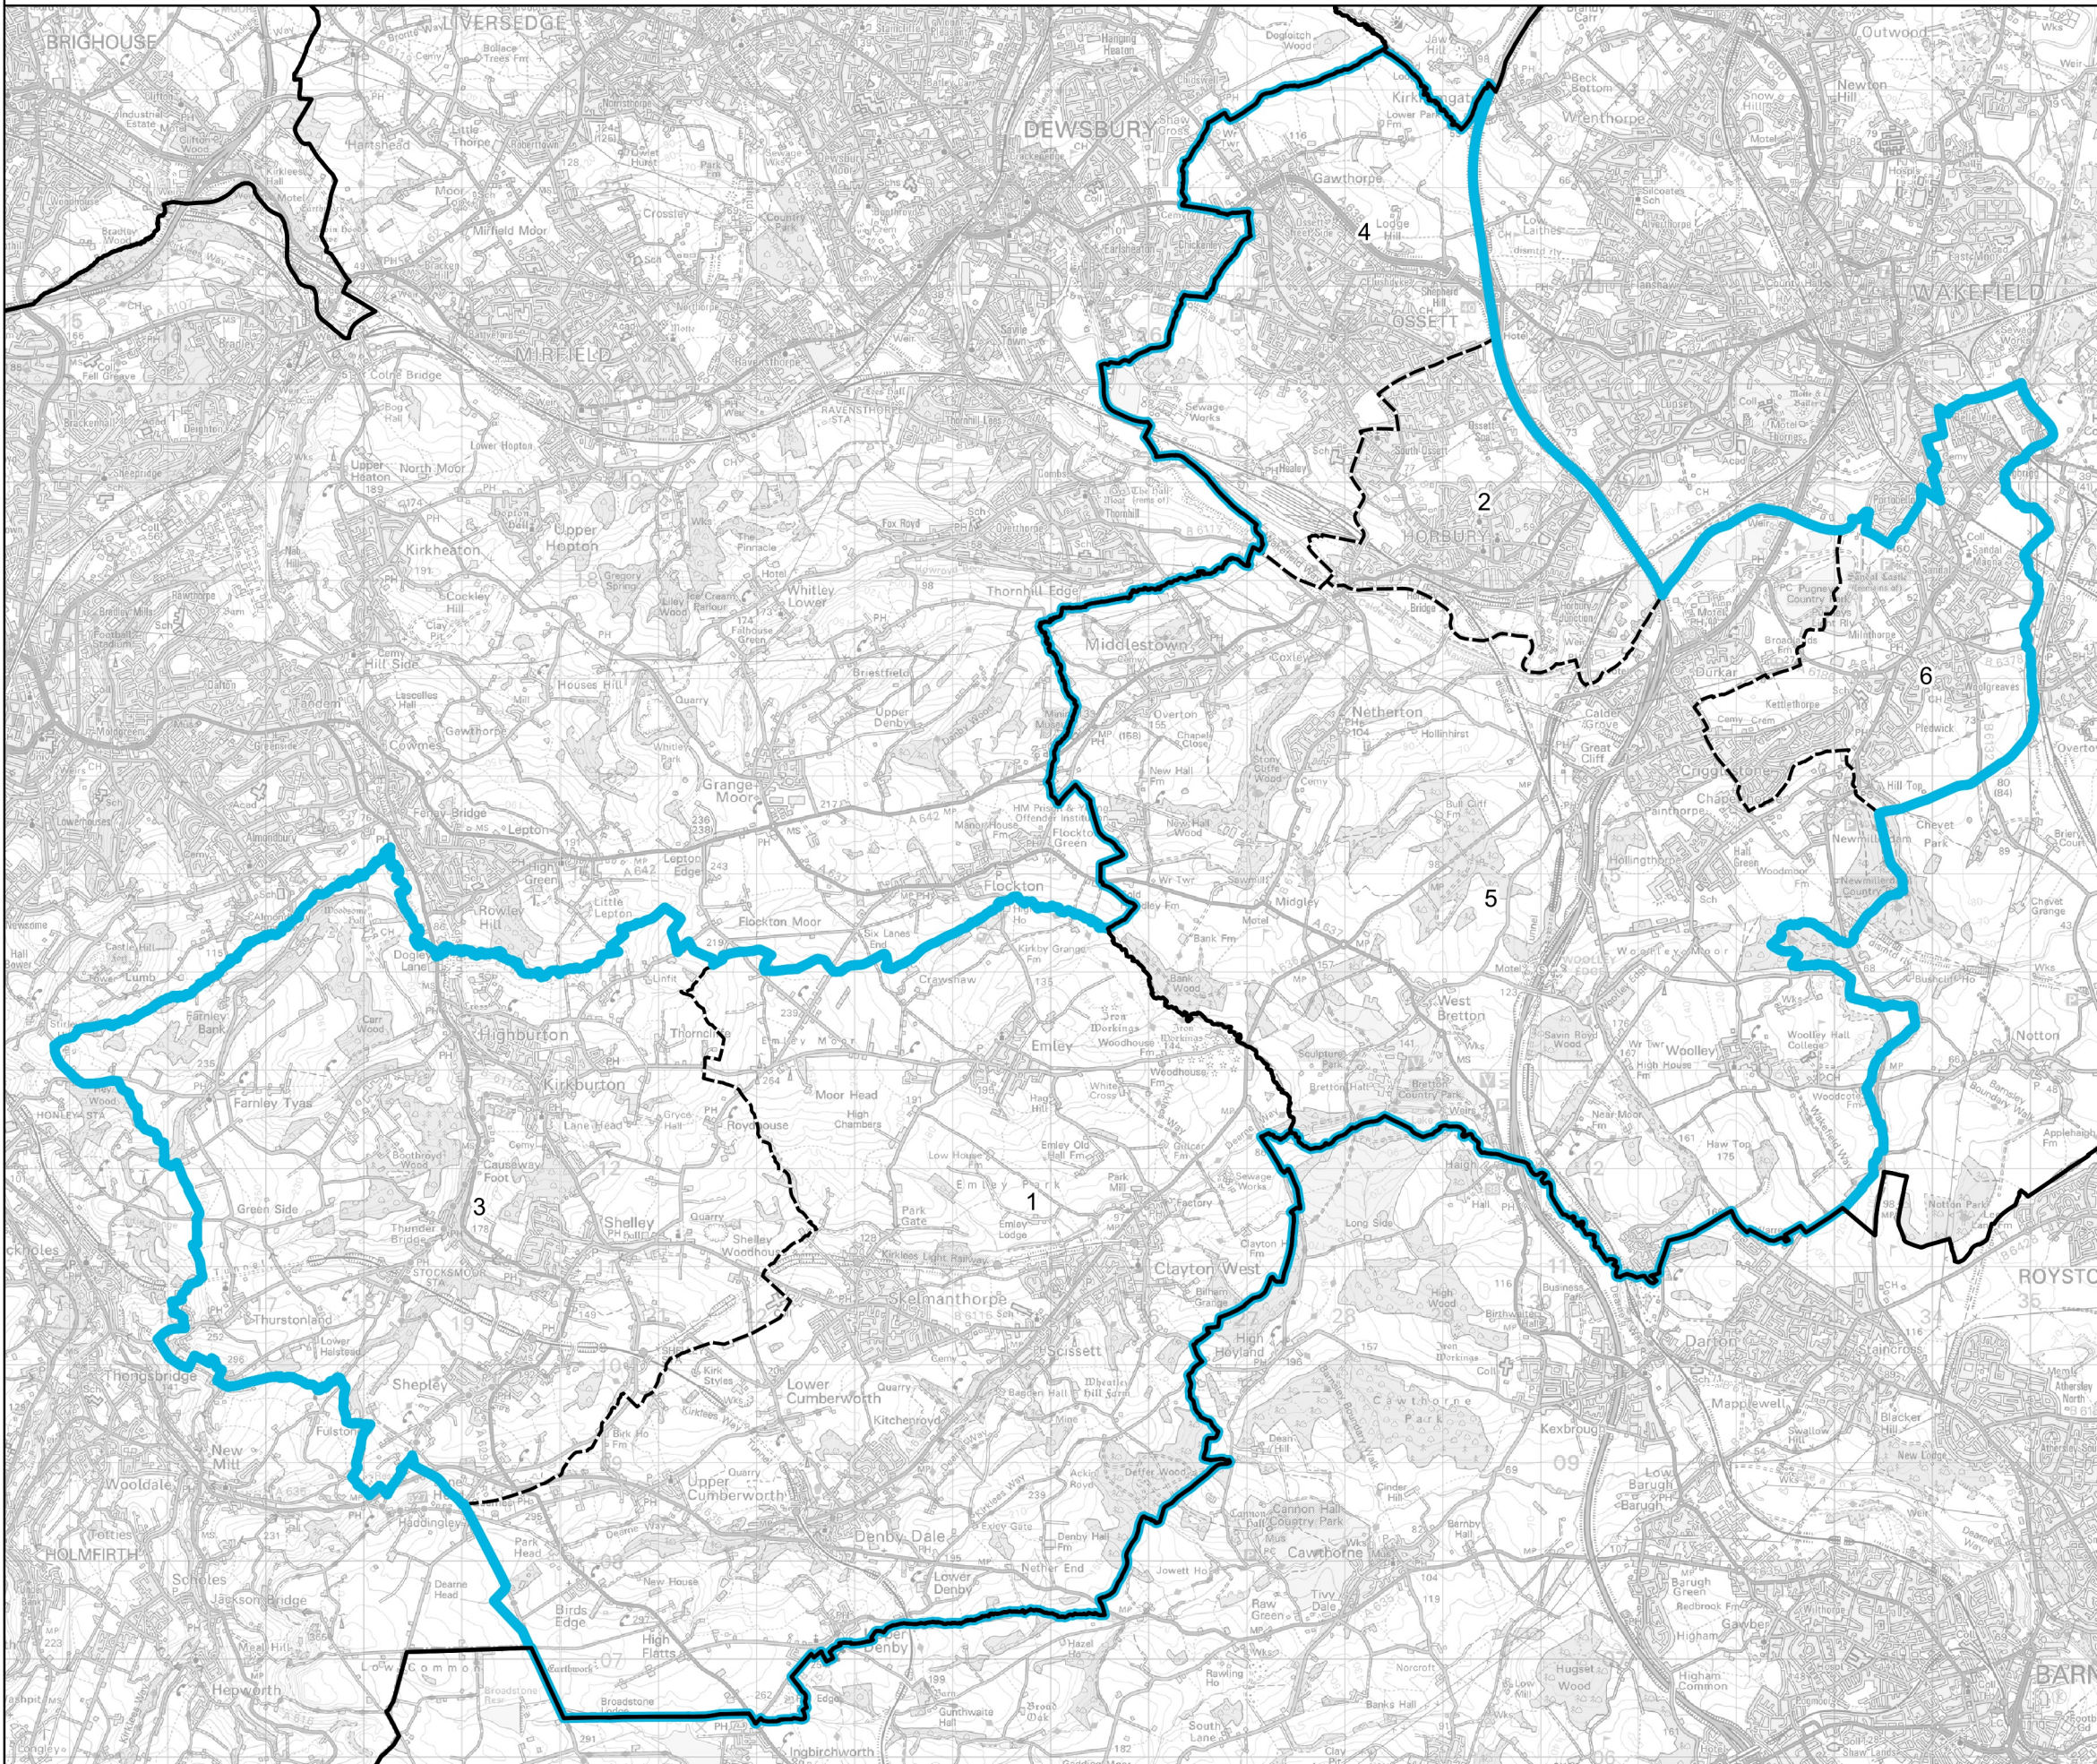

Boundary Commission for England - Revised Proposals for the Yorkshire and the Humber Region

Wakefield West and Denby Dale County Constituency - Electorate 71,595

Wards:

- 1 Denby Dale
- 2 Horbury and South Ossett
- 3 Kirkburton (Part)
- 4 Ossett
- 5 Wakefield Rural
- 6 Wakefield South

-  Constituency
-  Local Authorities
-  Wards

0 1 2 km

© Crown copyright and database rights 2022 OS 100018289. You are permitted to use this data solely to enable you to respond to, or interact with, the organisation that provided you with the data. You are not permitted to copy, sub-licence, distribute or sell any of this data to third parties in any form. Third party rights to enforce the terms of this licence shall be reserved to OS.

Wakefield West and Denby Dale County Constituency