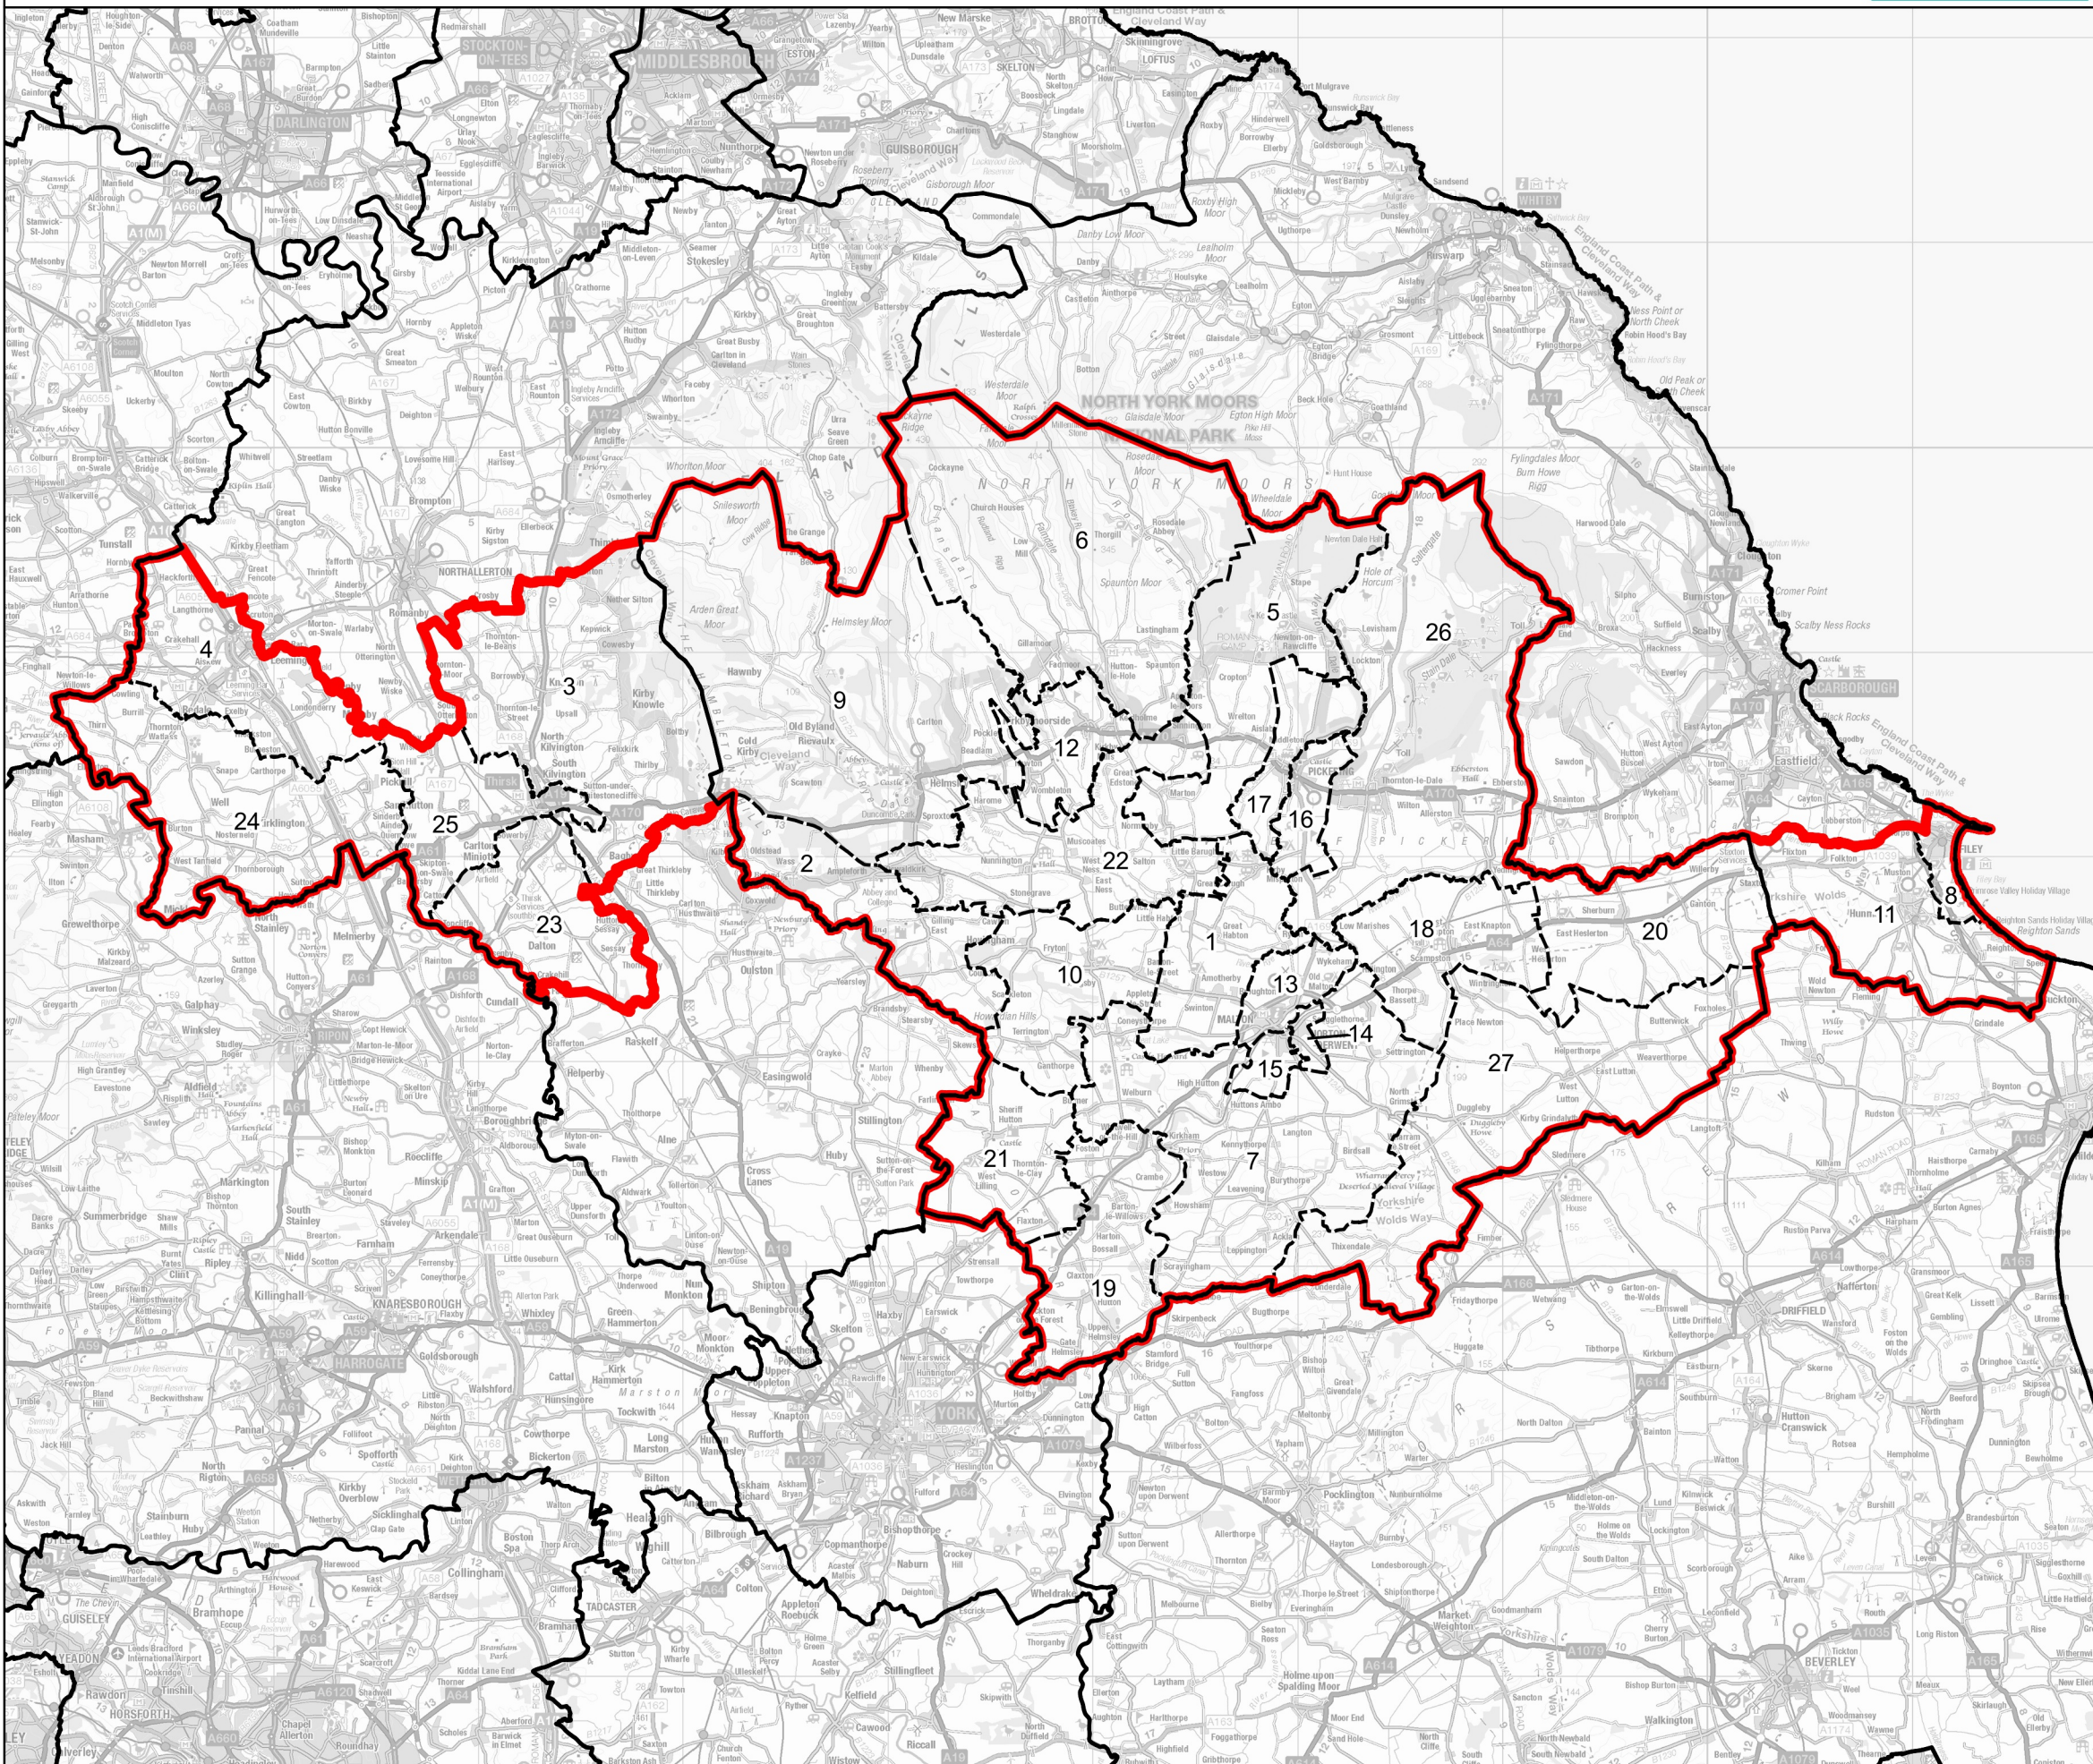

Boundary Commission for England - Revised Proposals for the Yorkshire and the Humber Region

Thirsk and Malton County Constituency - Electorate 76,623

Wards:

- 1 Amotherby
- 2 Ampleforth
- 3 Bagby & Thorntons
- 4 Bedale
- 5 Cropton
- 6 Dales
- 7 Derwent
- 8 Filey
- 9 Helmsley
- 10 Hovingham
- 11 Hunmanby
- 12 Kirkbymoorside
- 13 Malton
- 14 Norton East
- 15 Norton West
- 16 Pickering East
- 17 Pickering West
- 18 Rillington
- 19 Ryedale South West
- 20 Sherburn
- 21 Sheriff Hutton
- 22 Sinnington
- 23 Sowerby & Topcliffe
- 24 Tanfield
- 25 Thirsk
- 26 Thornton Dale
- 27 Wolds

Constituency
 Local Authorities
 Wards

0 4 8 km

© Crown copyright and database rights 2022 OS 100018289. You are permitted to use this data solely to enable you to respond to, or interact with, the organisation that provided you with the data. You are not permitted to copy, sub-licence, distribute or sell any of this data to third parties in any form. Third party rights to enforce the terms of this licence shall be reserved to OS.

Thirsk and Malton County Constituency