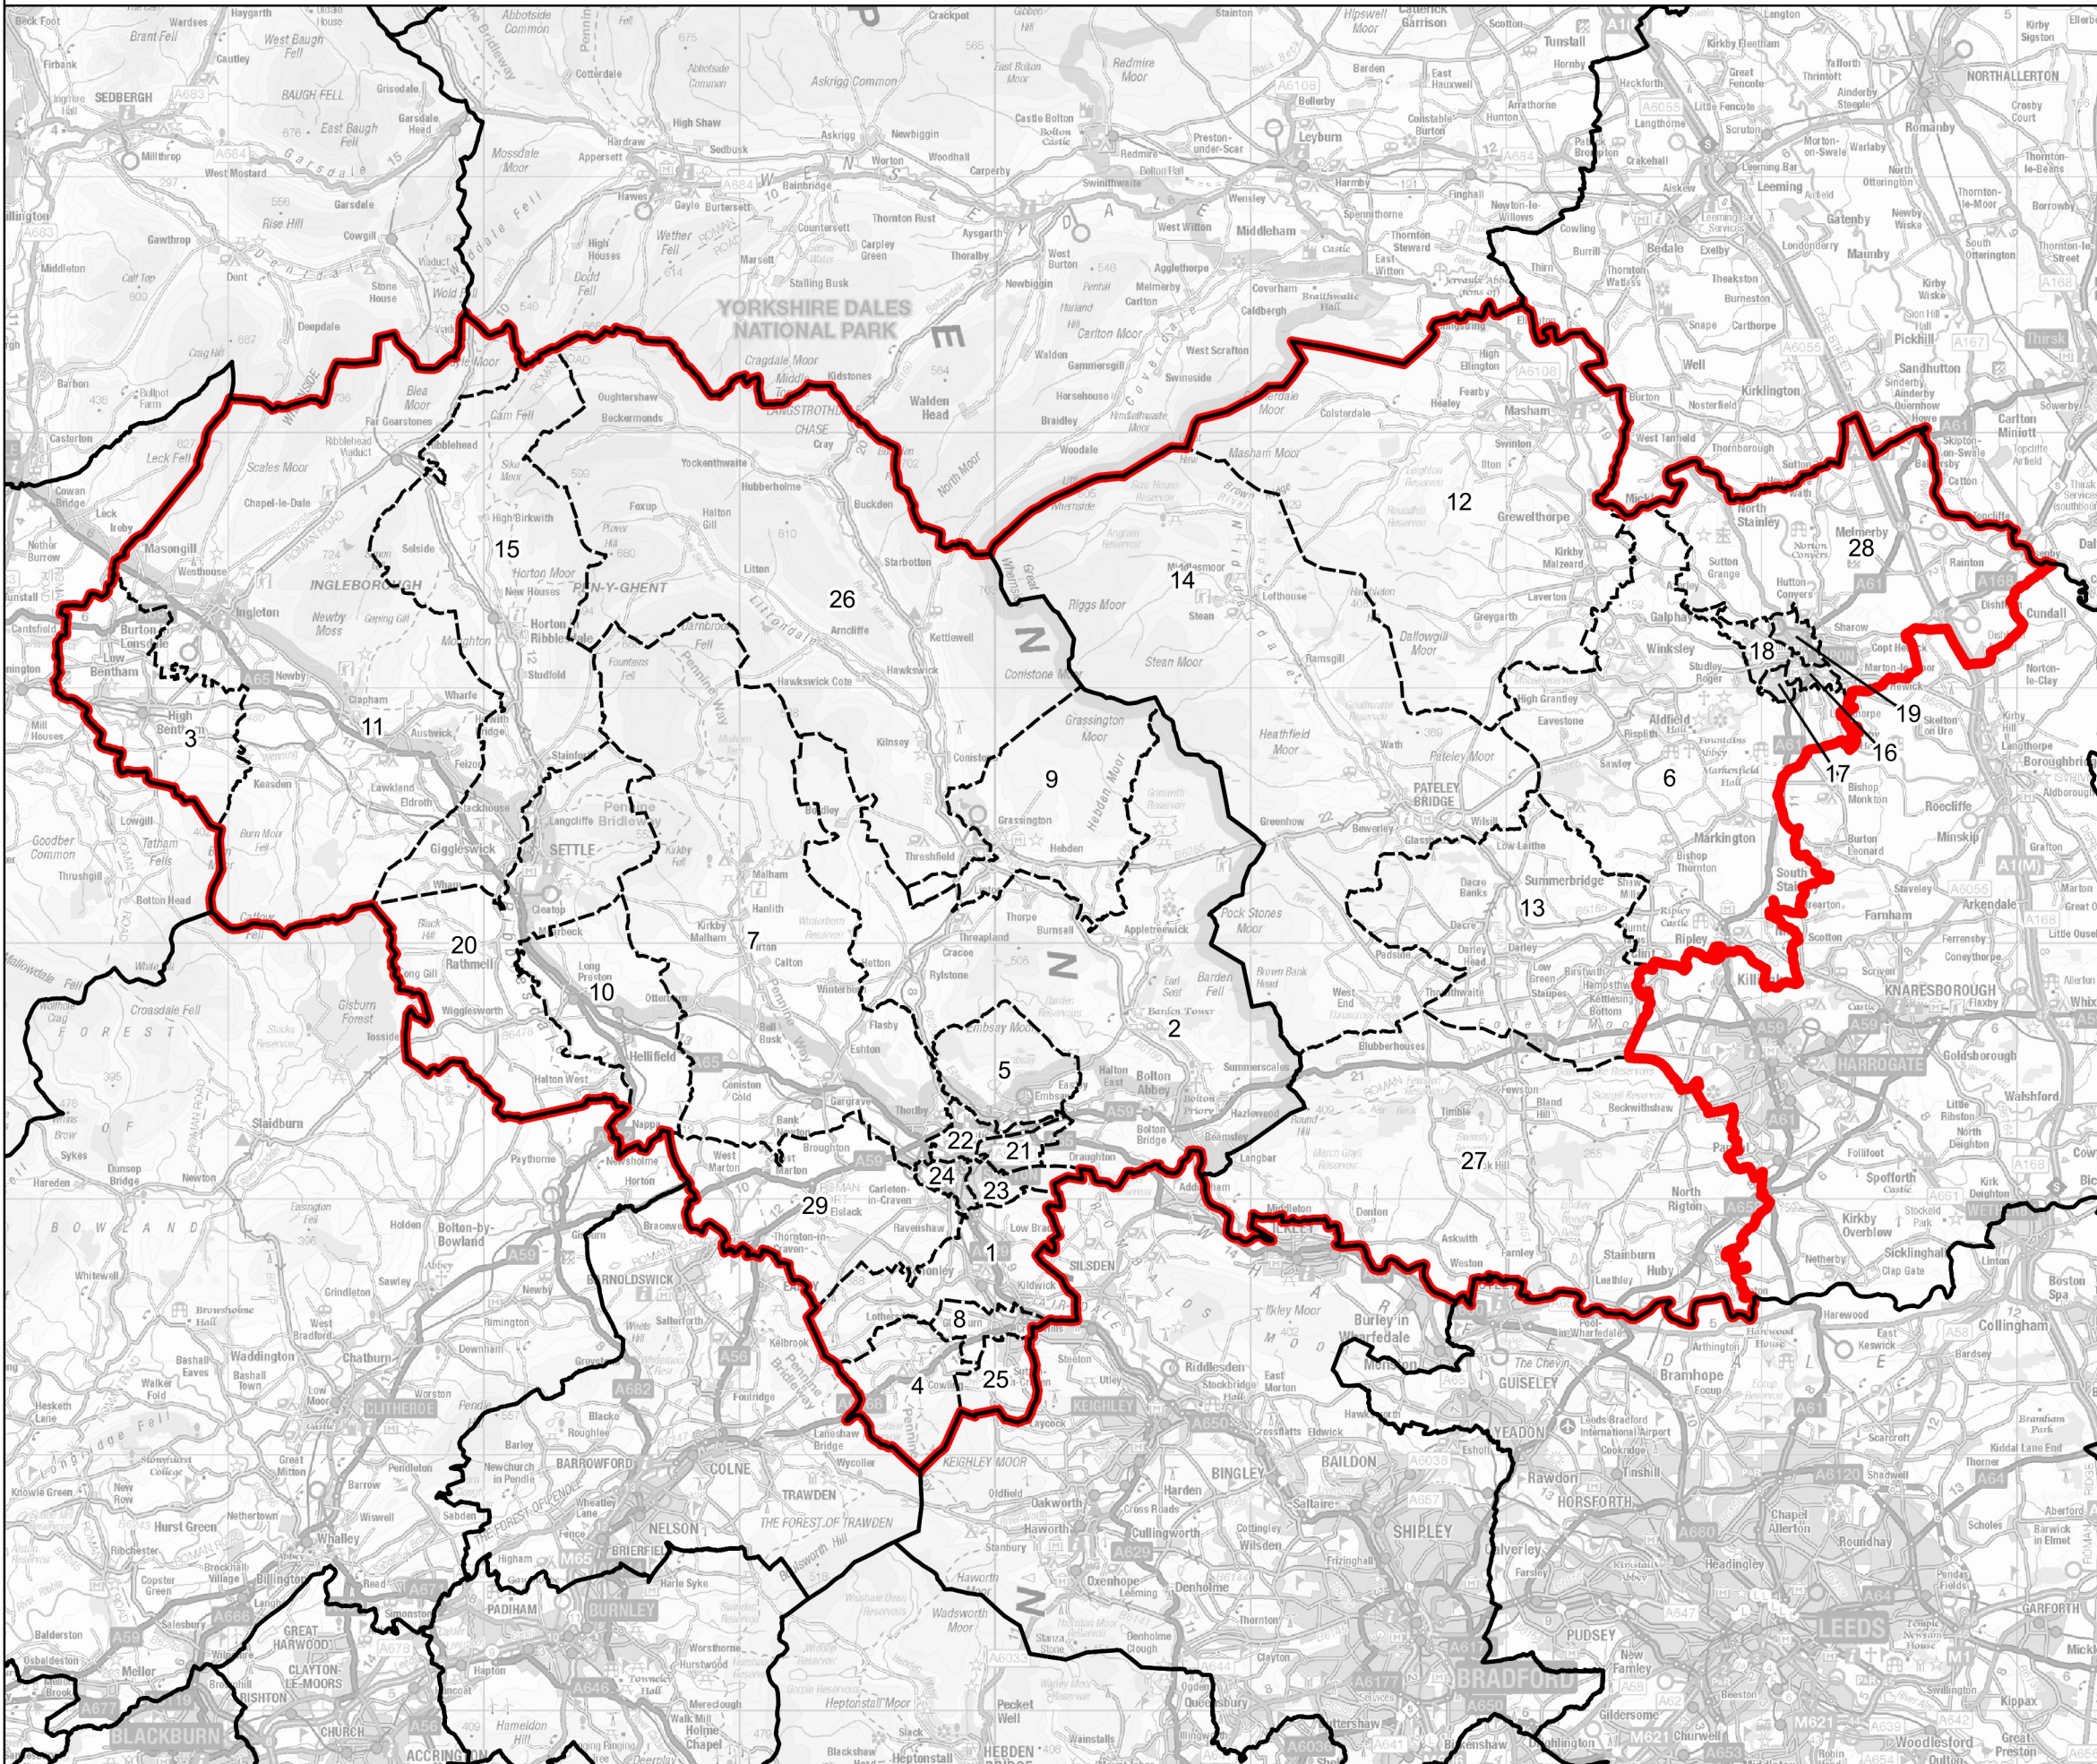

# Boundary Commission for England - Revised Proposals for the Yorkshire and the Humber Region

## Skipton and Ripon County Constituency - Electorate 76,758

Wards:

- 1 Aire Valley with Lothersdale
- 2 Barden Fell
- 3 Bentham
- 4 Cowling
- 5 Embsay-with-Eastby
- 6 Fountains & Ripley
- 7 Gargrave and Malhamdale
- 8 Glusburn
- 9 Grassington
- 10 Hellfield and Long Preston
- 11 Ingleton and Clapham
- 12 Masham & Kirkby Malzeard
- 13 Nidd Valley
- 14 Pateley Bridge & Nidderdale Moors
- 15 Penyghent
- 16 Ripon Minster
- 17 Ripon Moorside
- 18 Ripon Spa
- 19 Ripon Ure Bank
- 20 Settle and Ribblesbanks
- 21 Skipton East
- 22 Skipton North
- 23 Skipton South
- 24 Skipton West
- 25 Sutton-in-Craven
- 26 Upper Wharfedale
- 27 Washburn
- 28 Wathvale
- 29 West Craven

Skipton and Ripon County Constituency