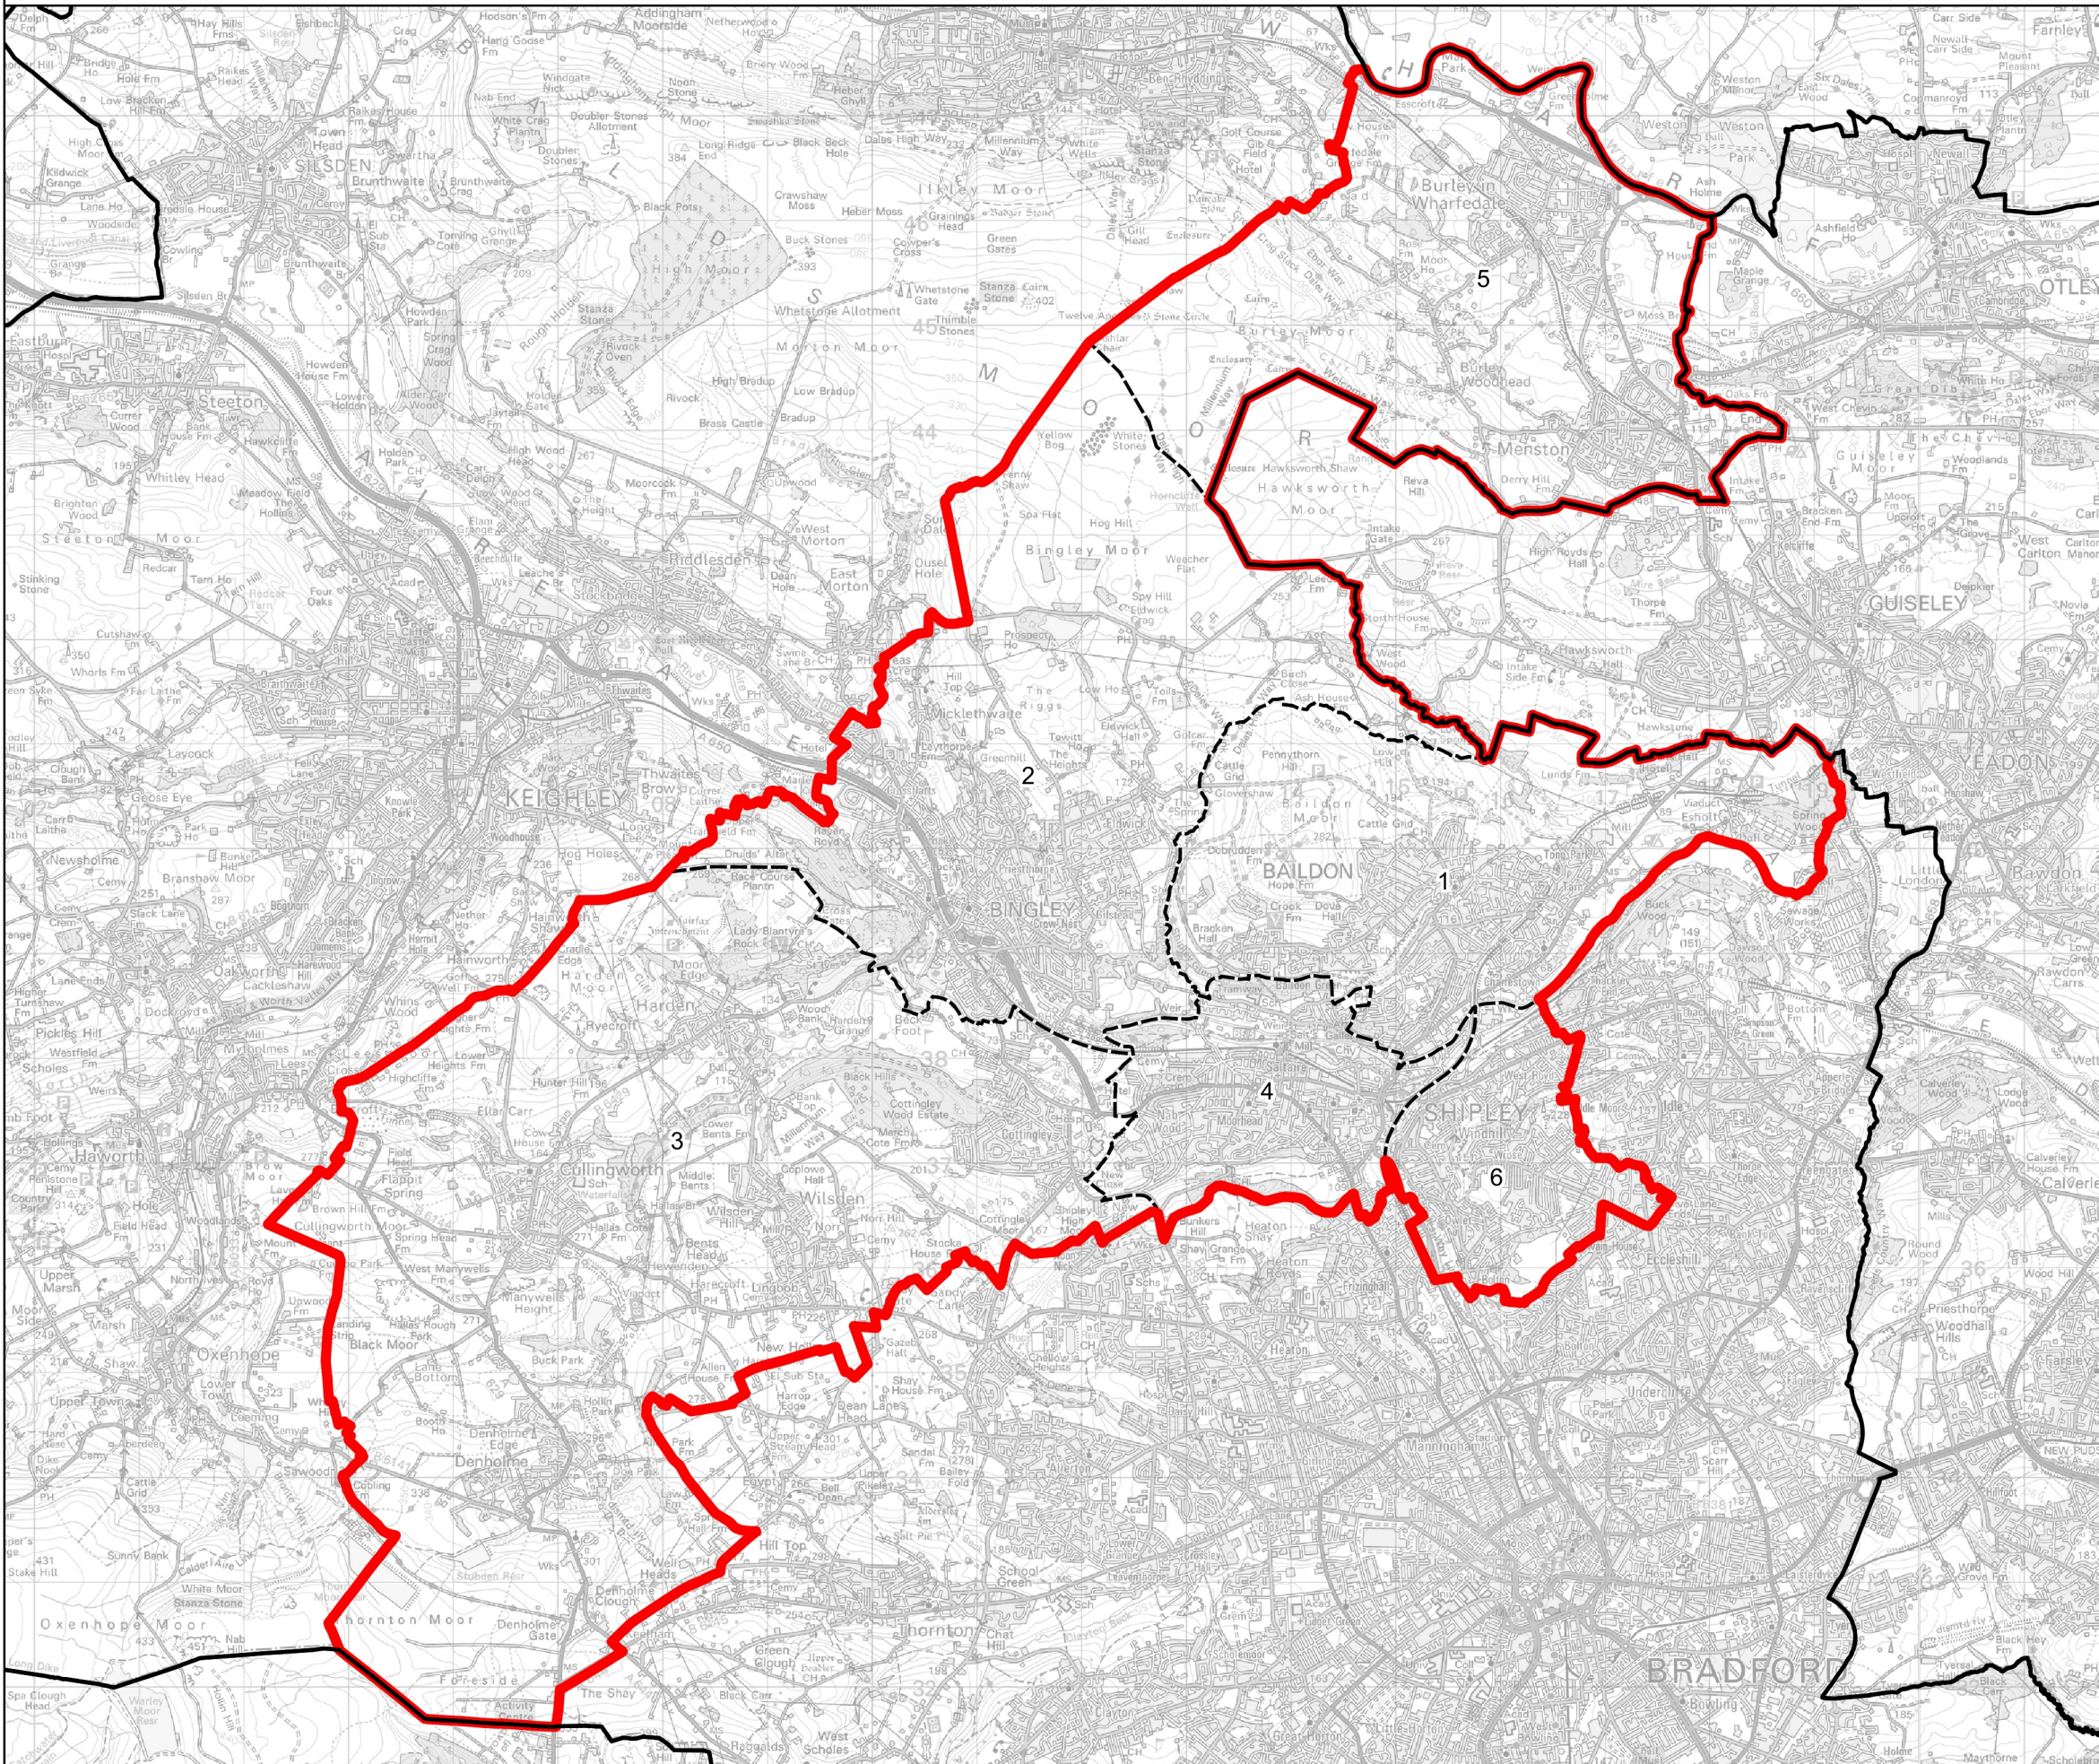

Boundary Commission for England - Revised Proposals for the Yorkshire and the Humber Region

Shipley County Constituency - Electorate 74,095

Wards:

- 1 Baildon
- 2 Bingley
- 3 Bingley Rural
- 4 Shipley
- 5 Wharfedale
- 6 Windhill and Wrose

- Constituency
- Local Authorities
- Wards

0 0.9 1.8 km

© Crown copyright and database rights 2022 OS 100018289. You are permitted to use this data solely to enable you to respond to, or interact with, the organisation that provided you with the data. You are not permitted to copy, sub-licence, distribute or sell any of this data to third parties in any form. Third party rights to enforce the terms of this licence shall be reserved to OS.

Shipley County Constituency