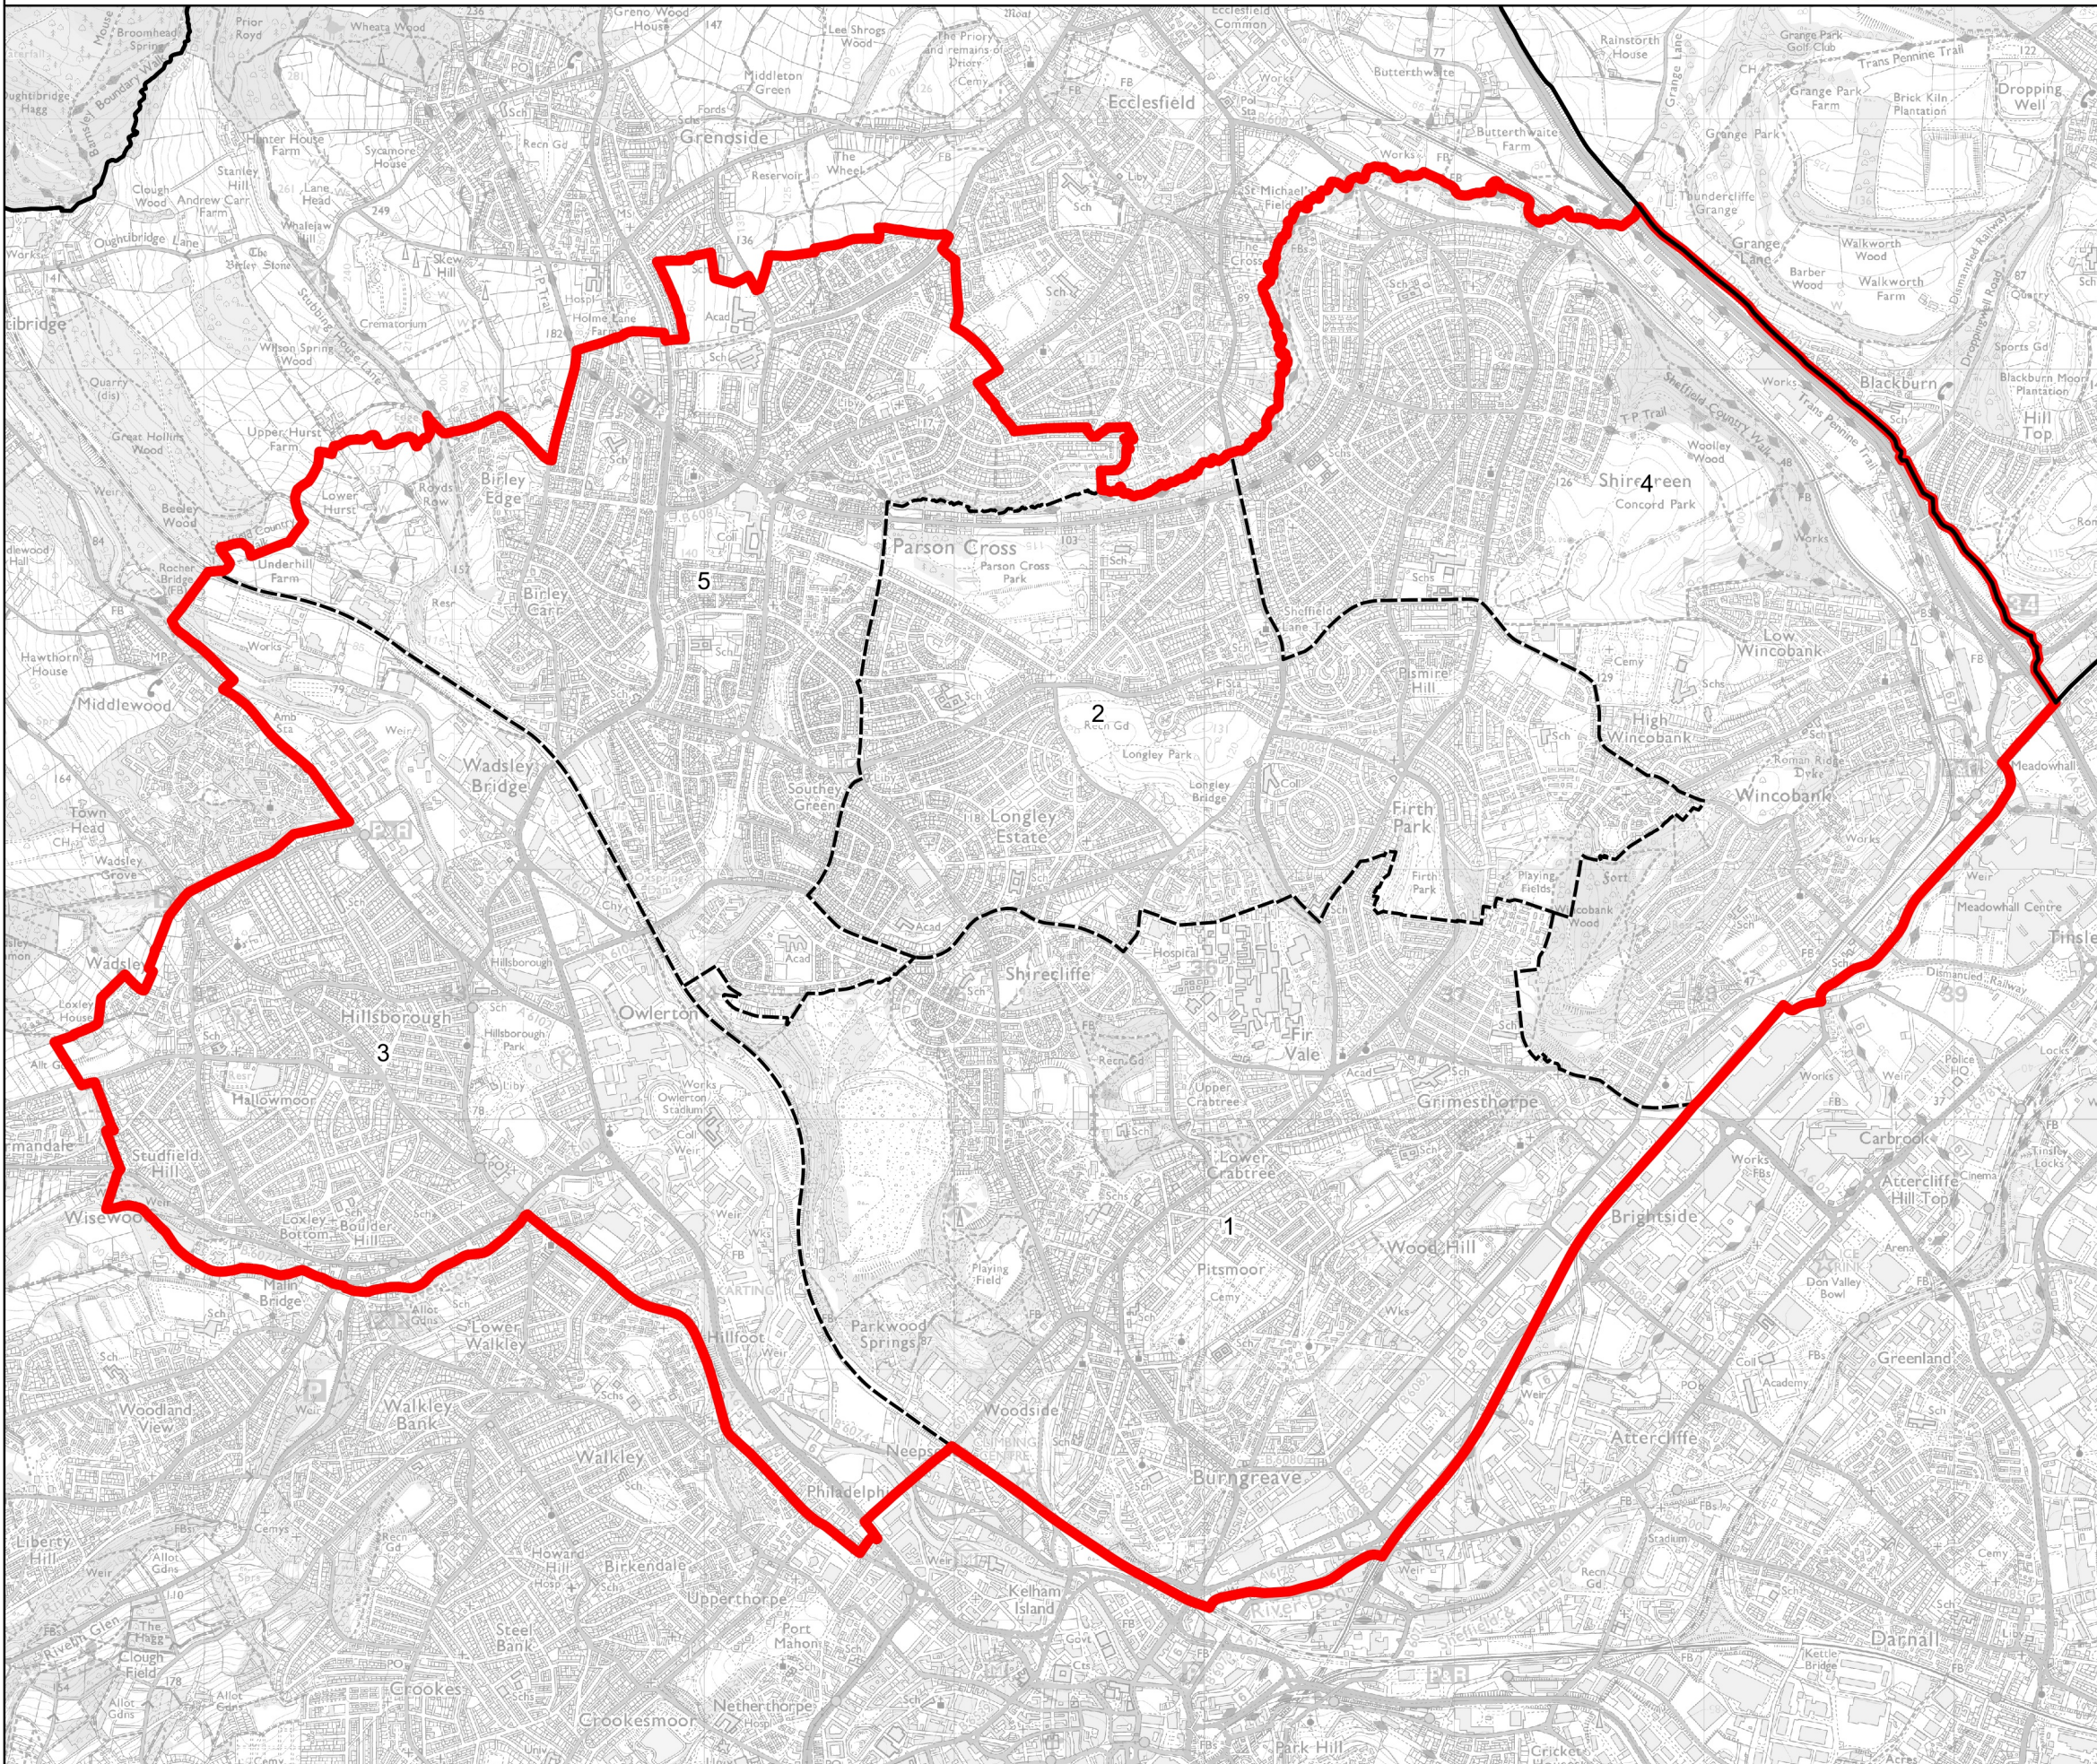

Boundary Commission for England - Revised Proposals for the Yorkshire and the Humber Region

Sheffield Brightside and Hillsborough Borough Constituency - Electorate 71,154

Wards:

- 1 Burngreave
- 2 Firth Park
- 3 Hillsborough
- 4 Shiregreen & Brightside
- 5 Southey