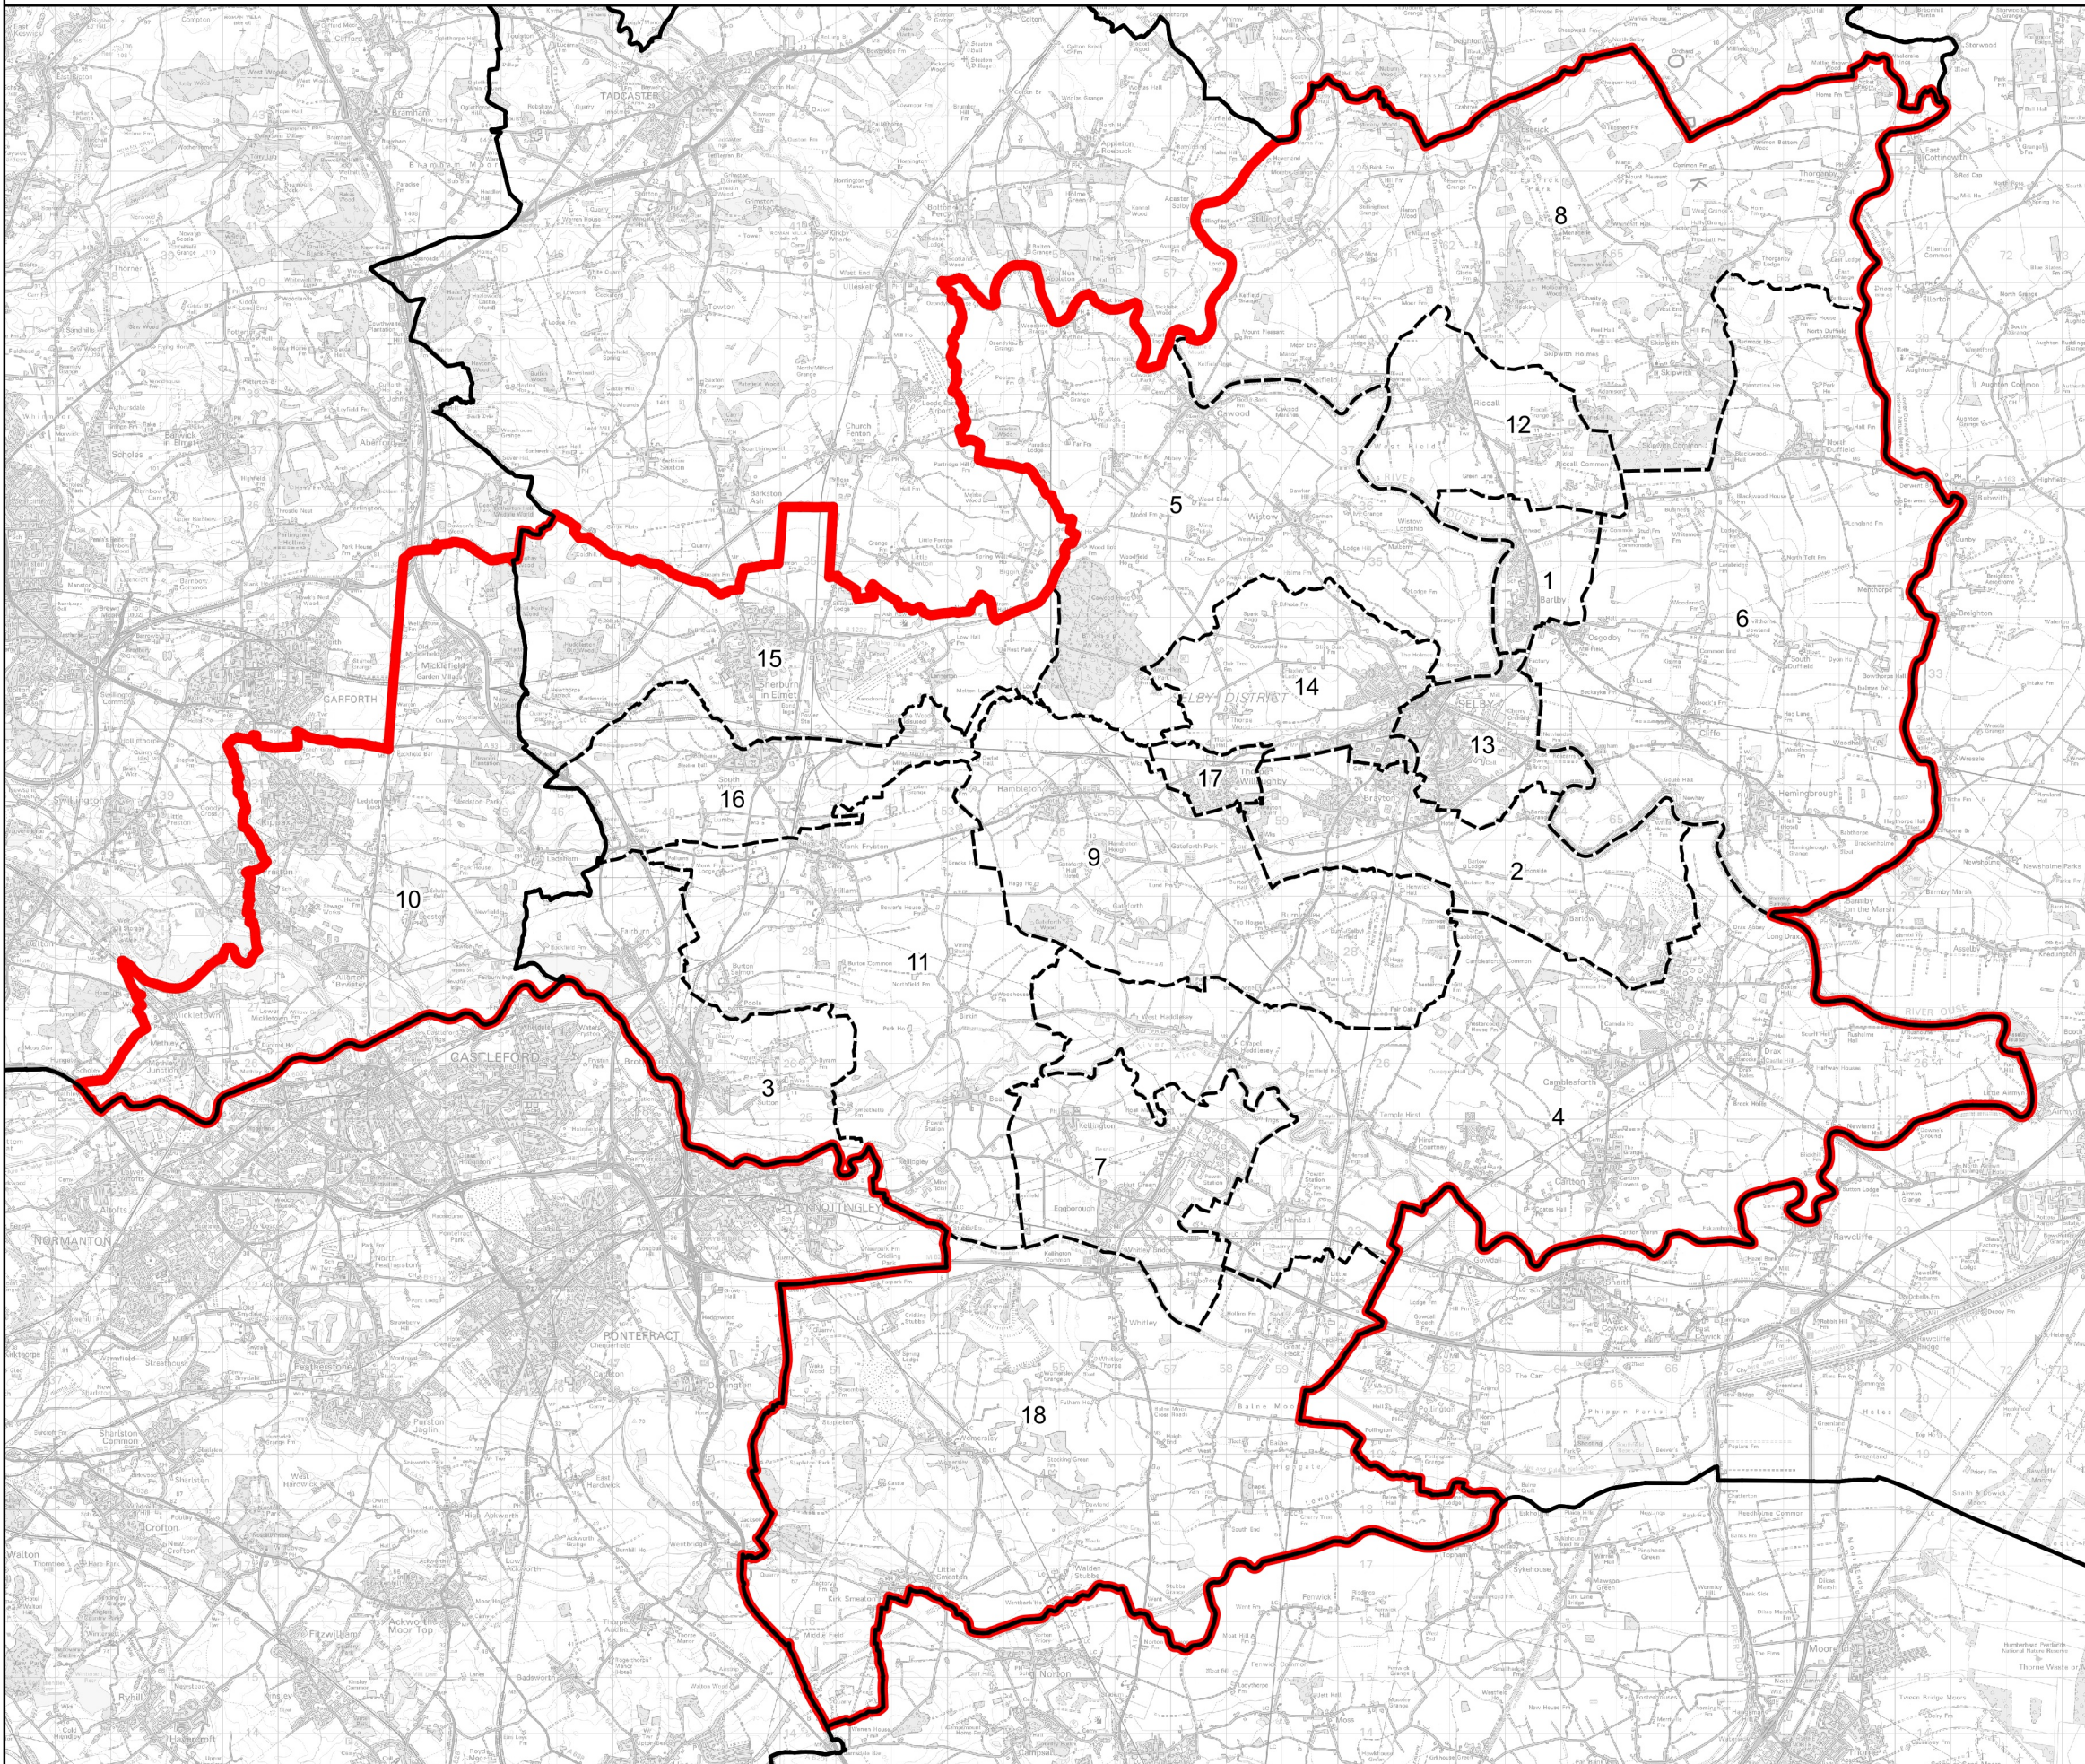

Boundary Commission for England - Revised Proposals for the Yorkshire and the Humber Region

Selby County Constituency - Electorate 74,761

Wards:

- 1 Barlby Village
- 2 Brayton
- 3 Byram & Brotherton
- 4 Camblesforth & Carlton
- 5 Cawood & Wistow
- 6 Derwent
- 7 Eggborough
- 8 Escrick
- 9 Hambleton
- 10 Kippax & Methley
- 11 Monk Fryston
- 12 Riccall
- 13 Selby East
- 14 Selby West
- 15 Sherburn in Elmet
- 16 South Milford
- 17 Thorpe Willoughby
- 18 Whitley

-  Constituency
-  Local Authorities
-  Wards

© Crown copyright and database rights 2022 OS 100018289. You are permitted to use this data solely to enable you to respond to, or interact with, the organisation that provided you with the data. You are not permitted to copy, sub-licence, distribute or sell any of this data to third parties in any form. Third party rights to enforce the terms of this licence shall be reserved to OS.

Selby County Constituency