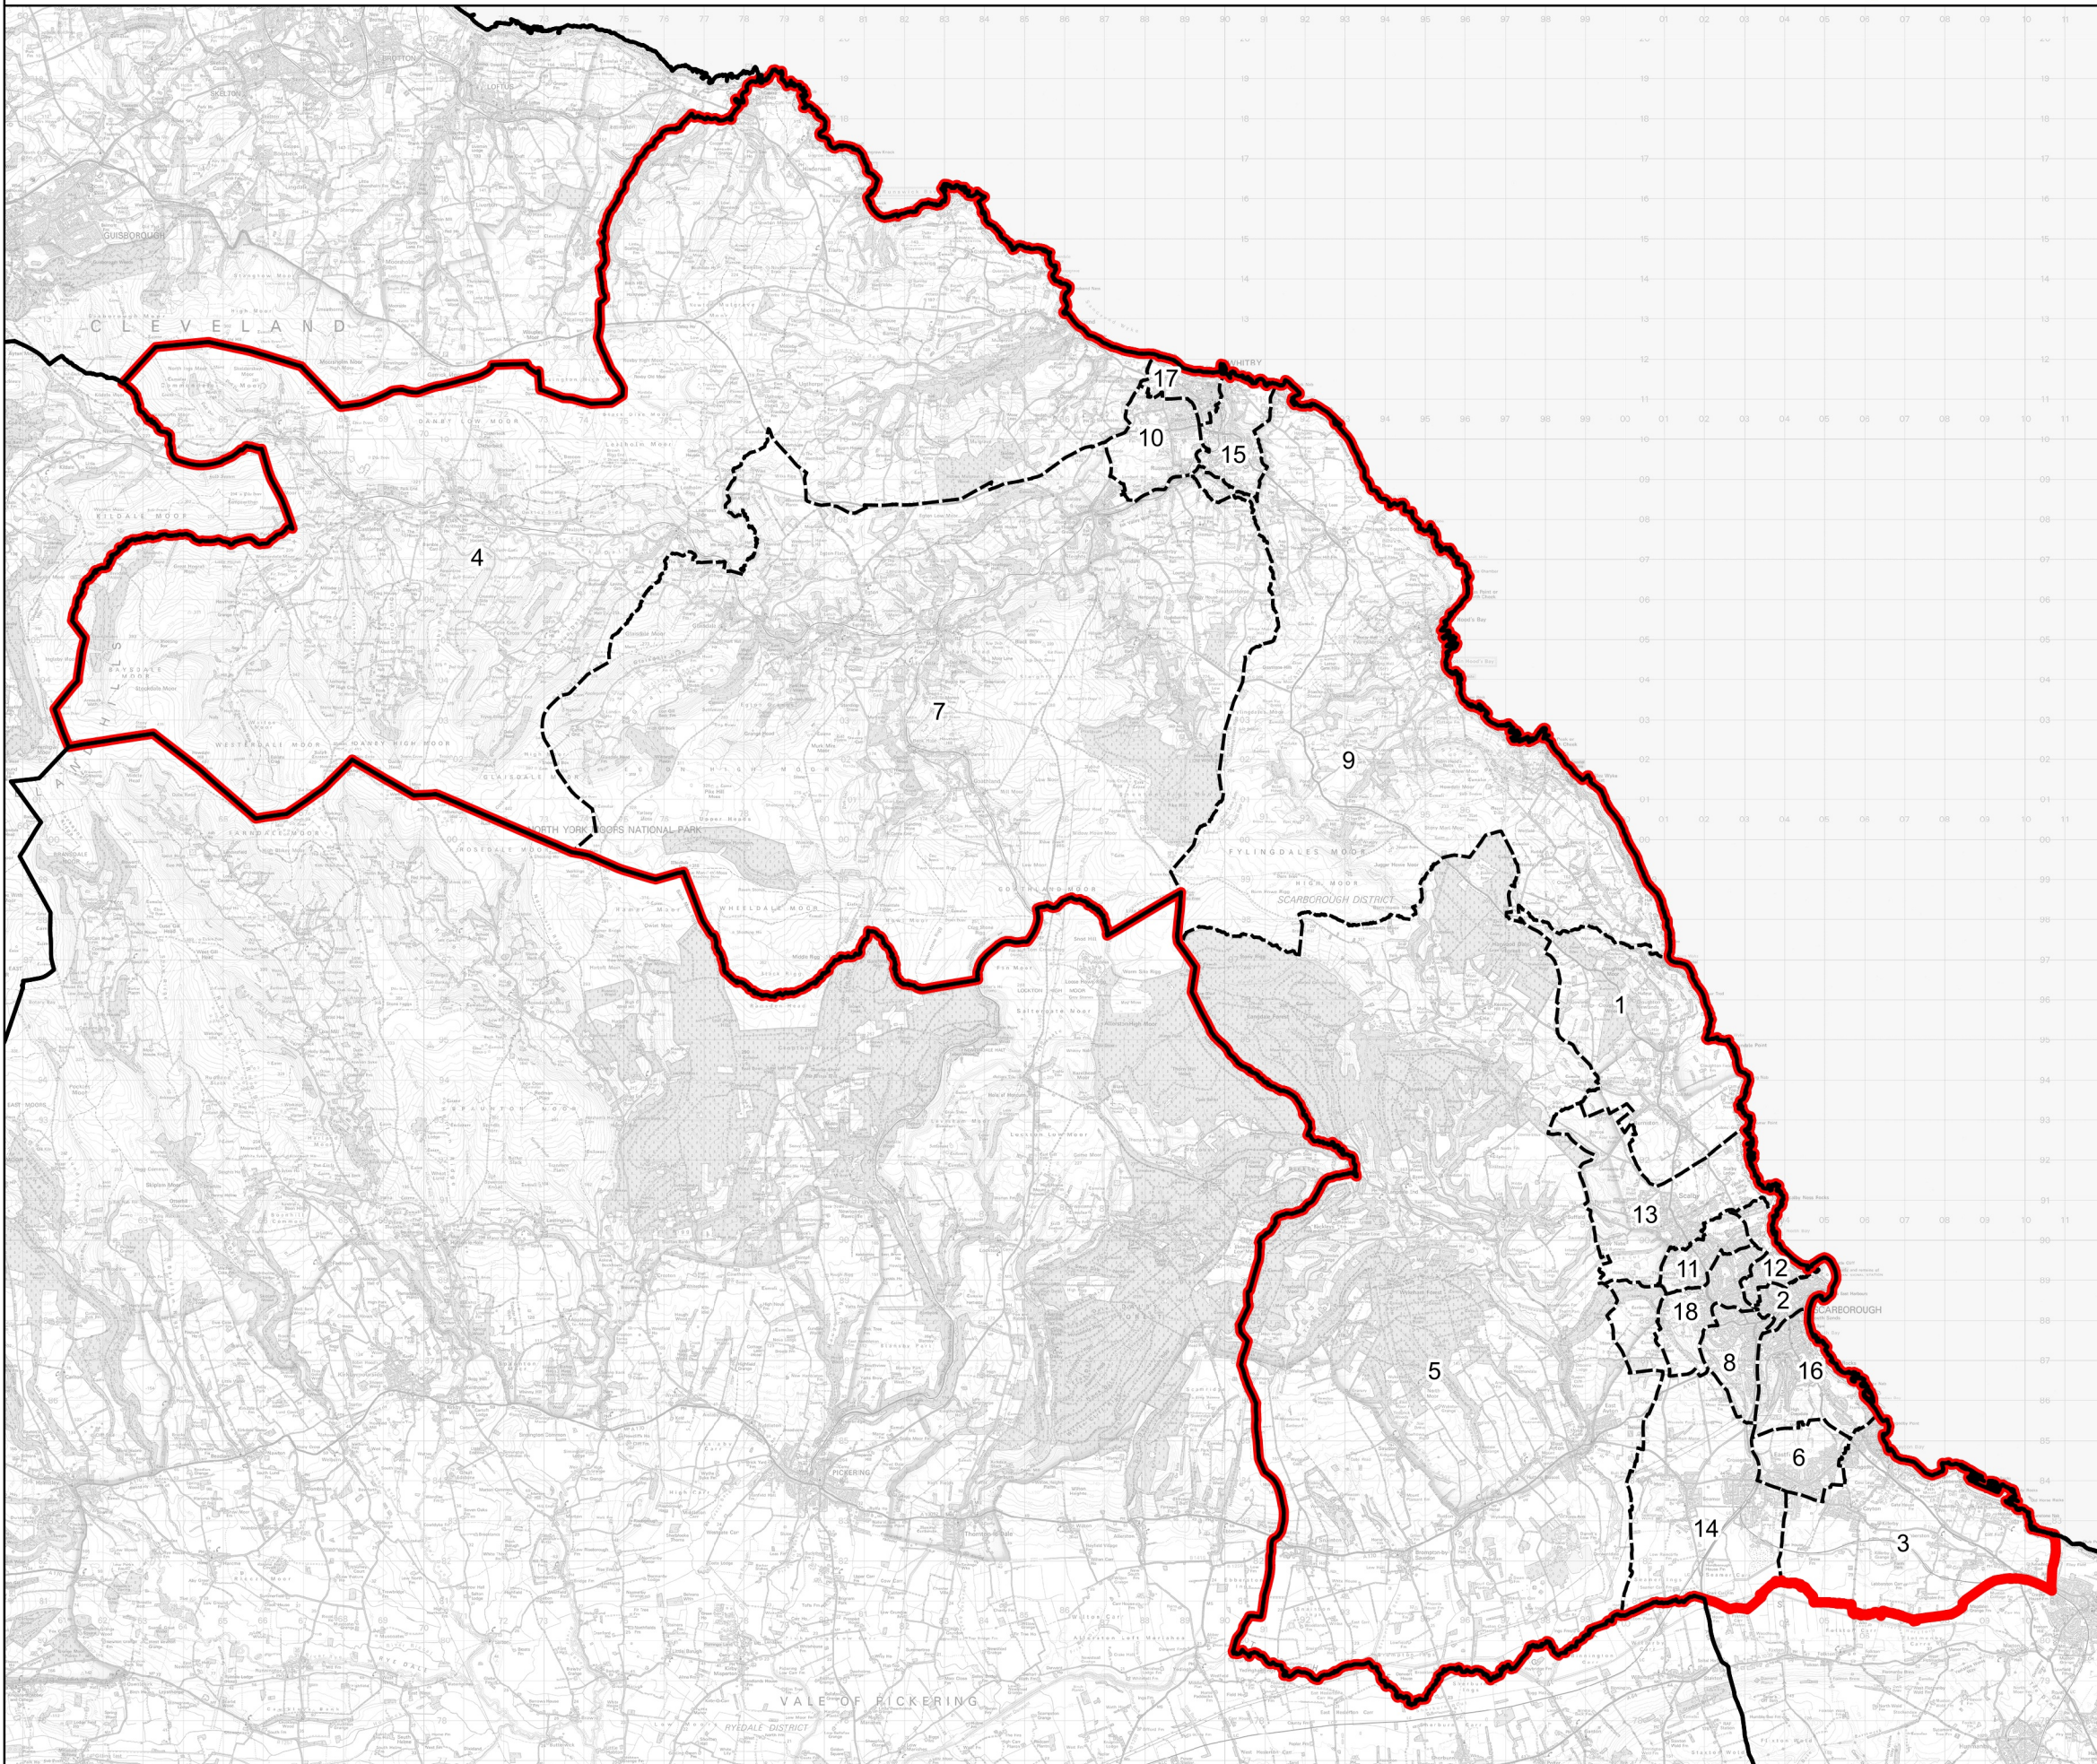

# Boundary Commission for England - Revised Proposals for the Yorkshire and the Humber Region

Scarborough and Whitby County Constituency - Electorate 73,862

Wards:

- 1 Burniston & Cloughton
- 2 Castle
- 3 Cayton
- 4 Danby & Mulgrave
- 5 Derwent Valley & Moor
- 6 Eastfield
- 7 Esk Valley
- 8 Falsgrave & Stepney
- 9 Fylingdales & Ravenscar
- 10 Mayfield
- 11 Newby
- 12 Northstead
- 13 Scalby
- 14 Seamer
- 15 Streonshalh
- 16 Weaponness & Ramshill
- 17 Whitby West Cliff
- 18 Woodlands

- Constituency
- Local Authorities
- Wards

© Crown copyright and database rights 2022 OS 100018289. You are permitted to use this data solely to enable you to respond to, or interact with, the organisation that provided you with the data. You are not permitted to copy, sub-licence, distribute or sell any of this data to third parties in any form. Third party rights to enforce the terms of this licence shall be reserved to OS.

Scarborough and Whitby County Constituency